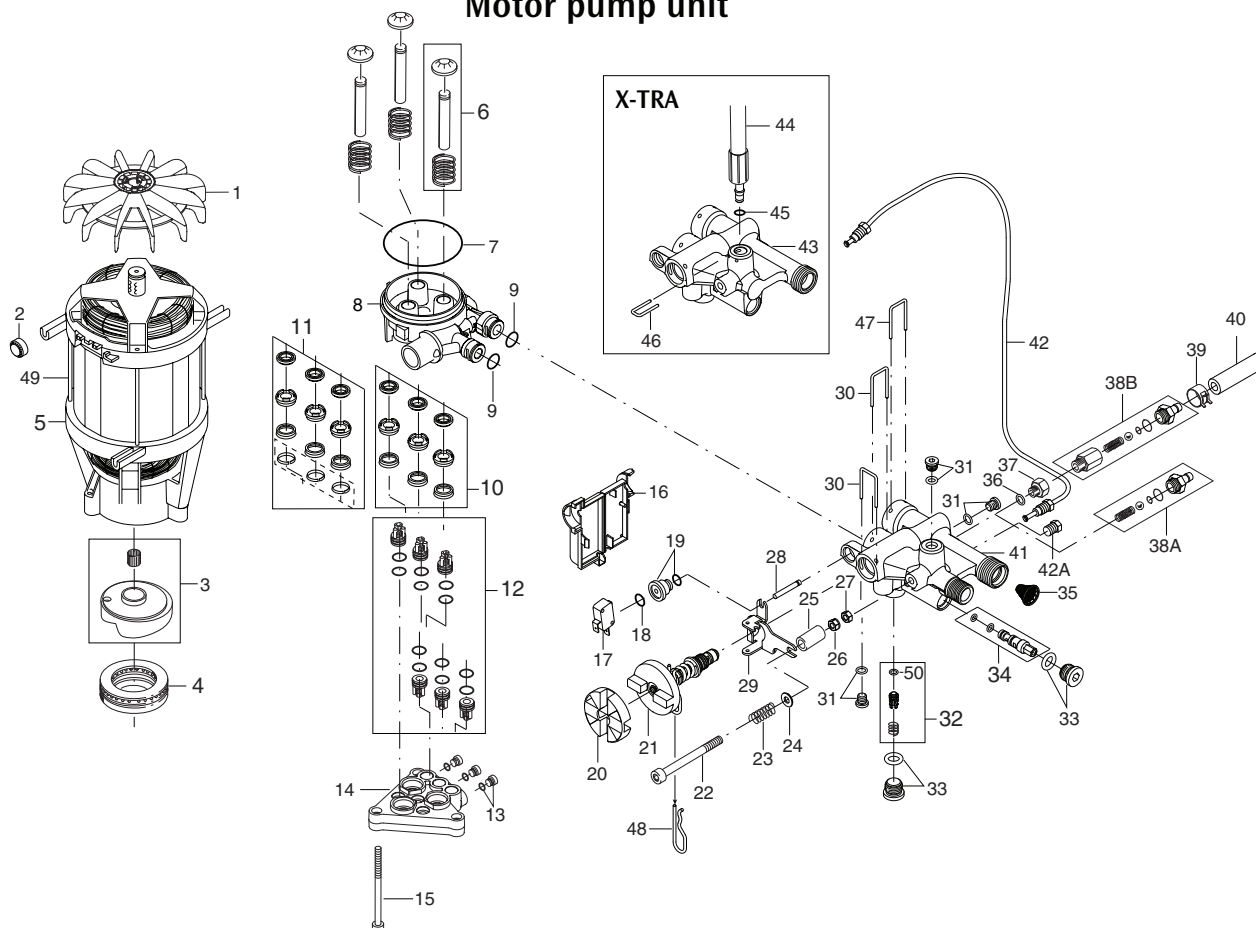

Motor pump unit

Pos.	No.	Description	Comment	P 140, P 150.1	P 150, P 160.1	P 120, P 130.1	ERGO, SPECIAL	POSEIDON 2-15	POSEIDON 2-19	POSEIDON 2-21	POSEIDON 2-24	POSEIDON 2-28
1	6524042	Fan		1	1	1	1	1	1	1	1	1
2	6524050	Rubber support		1	1	1	1	1	1	1	1	1
3	6528575	Wobble disc	(120), 130.1			1				1		
3	6528585	Wobble disc	(140) 150.1, 2-24, 2-28 ERGO, SPECIAL	1			1				1	1
3	6528592	Wobble disc	150), 160.1		1							
3	6528575	Wobble disc 50Hz	JP					1				
3	6528576	Wobble disc 60Hz	JP, US					1	1			
4	1119705	Rep.kit bearing		1	1	1	1	1	1	1	1	1
5	6528593	Motor 230-240V 50Hz 2.9kW	(140, 120), 150.1, 130.1	1	1					1	1	
5	6528594	Motor 230V 50Hz 3.3kW	(150), 160.1		1	1						1
5	6528603	Motor 100V 50Hz	JP					1				
5	6528604	Motor 100V 60Hz	JP, US					1	1			
6	6528577	Rep.kit piston, ceramic	(150), 160.1		3	3						3
6	6526016	Rep.kit piston	(140, 120), 150.1, 130.1	3	3		3	3	3	3	3	
7	3003654	O-ring		1	1	1	1	1	1	1	1	1
8	6528595	Cylinder block complet		1	1	1	1	1	1	1	1	1
9	3001393	O-ring		2	2	2	2	2	2	2	2	2
10	6526018	Rep.kit sealing system		1		1		1	1	1	1	
11	6528602	Rep.kit sealing system	(ceramic)		1	1						1
12	6526026	Rep.kit valve system		1	1	1	1	1	1	1	1	1
13	6528586	Plug with O-ring		1	1	1	1	1	1	1	1	1
14	6528616	Cylinder head		1	1	1	1	1	1	1	1	1
15	1814597	Bolt M8x70		3	3	3	3	3	3	3	3	3
16	6528578	Switch box		1	1	1	1	1	1	1	1	1
17	3821991	Micro switch		1	1	1	1	1	1	1	1	1
18	3004082	O-ring		1	1	1	1	1	1	1	1	1
19	6528598	Plug w. O-ring		1	1	1	1	1	1	1	1	1
20	6528579	Sliding plate		1	1	1	1	1	1	1	1	1
21	126528629	Valve piston complet		1	1	1	1			1	1	1
21	126528630	Valve piston complet, JP, US						1	1			
22	1814740	Screw M6x65		1	1	1	1	1	1	1	1	1
23	2602522	Spring		1	1	1	1	1	1	1	1	1
24	1800440	Washer		2	2	2	2	2	2	2	2	2