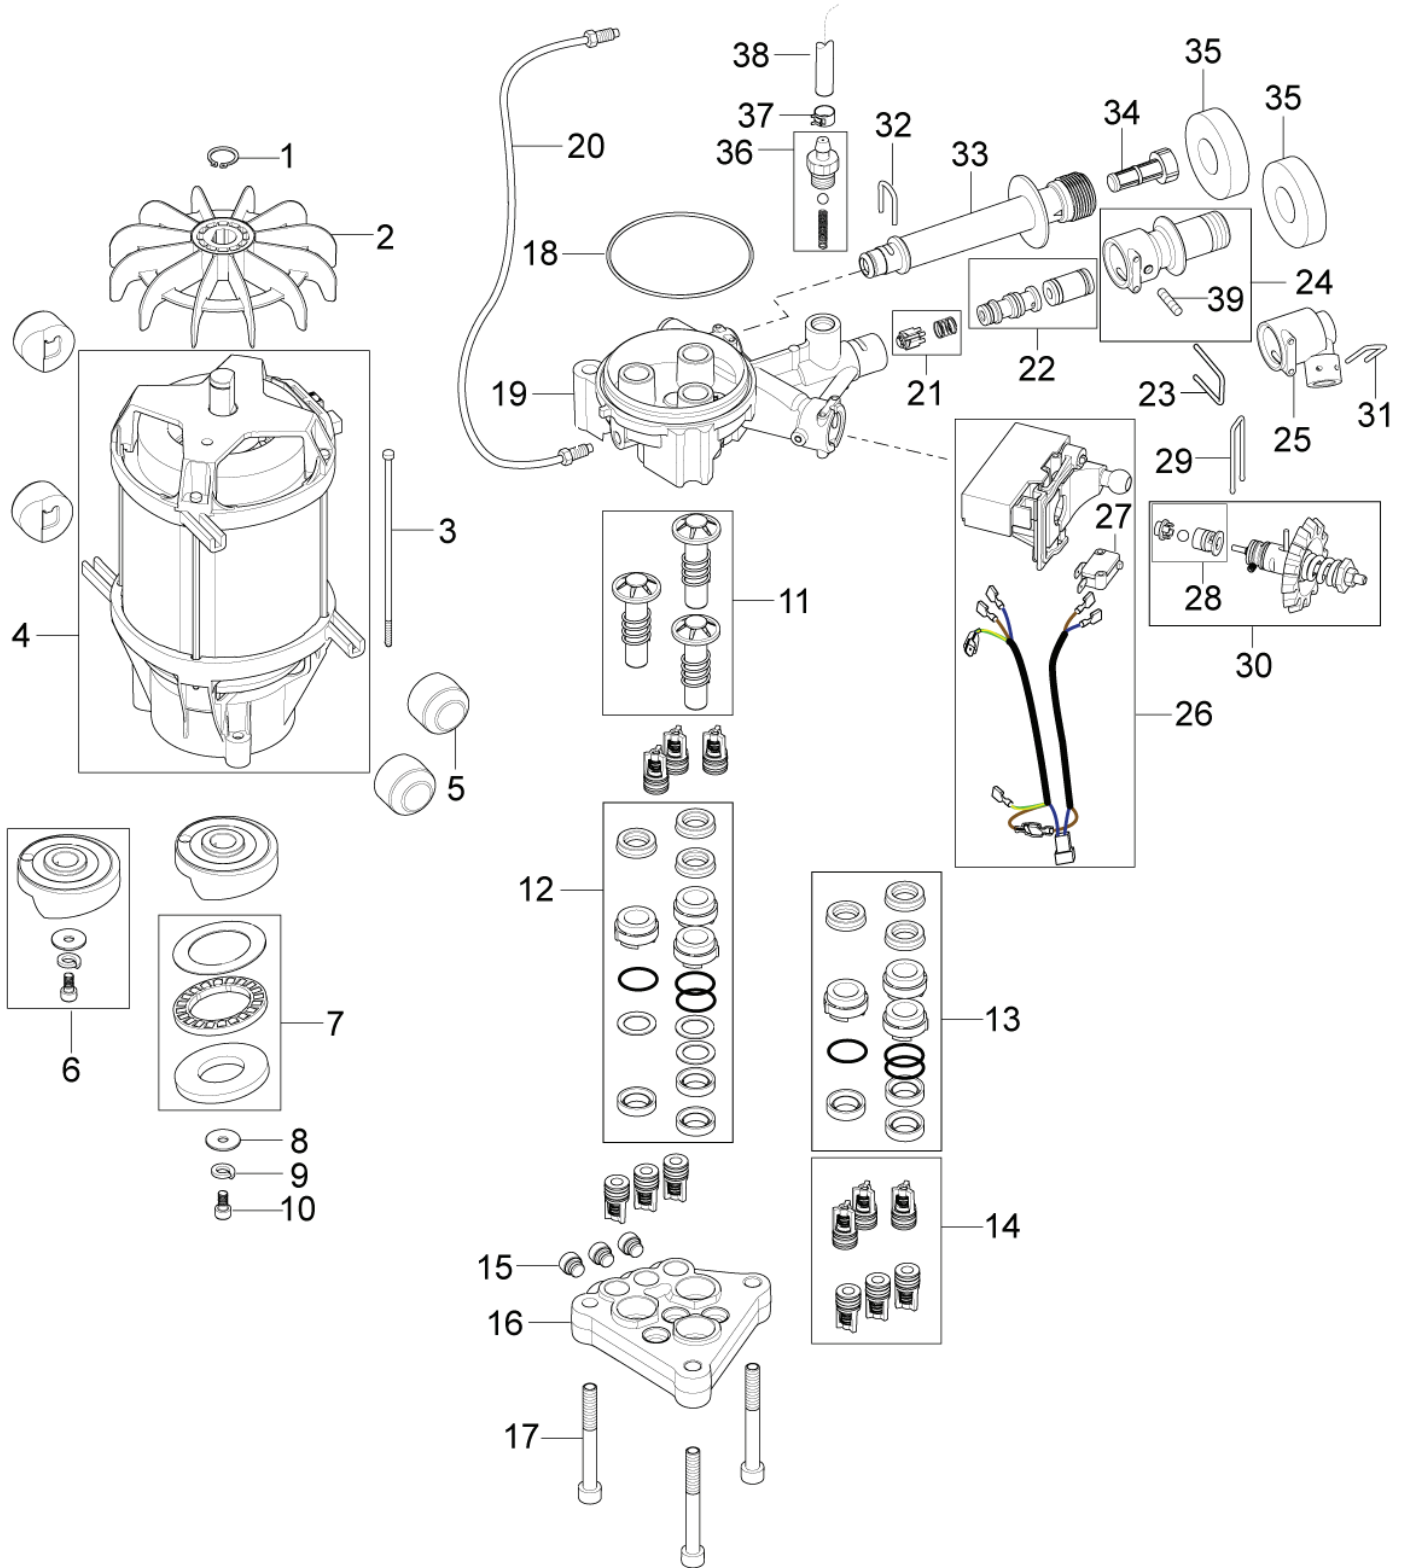

Motor pump unit

P130.2 and P150.2

21-06-2011

Part List ID
P150206

9

Motor pump unit

P130.2 and P150.2

21-06-2011

Part List ID

P150206

10

Pos	Part no.	Qty	Description		EAN
1	127500051	1	LOCK RING		5703887104
2	127500040	1	NEW FAN		5703887104
3	7180924	4	STUD 145 MM		5701715278
4	128500168	1	MOTOR 2.9KW SP		5703887111
5	6524050	4	RACK FOR MOTOR		5701715261
6	128500173	1	WOBBLE DISC 9.5 DEGREE SP	P150.2	5703887111
6	128500175	1	WOBBLE DISC 8.4 DEGREE SP	130.2 CH	5703887111
7	1119705	1	BEARING REPAIR KIT		5701715116
8	127130066	1	WASHER D22XD6.4X1.5		5703887102
9	127500050	1	SPRING WASHER		5703887104
10	3913	1	SCREW M6X12		4005337039
11	6526016	1	PISTON KIT	stainless	5701715125
11	6528577	1	PISTON.CERAMIC REP.KIT	ceramic	5701715379
12	128500178	1	REP SEALING SYS CERAMIC SP		5703887111
13	128500179	1	REP SEALING SYS STAINLESS SP		5703887111
14	6526026	1	VALVE SYSTEM REPAIRE KIT		5701715124
15	6528586	3	PLUG WITH O-RING		5701715342
16	127440028	1	CYLINDERHEAD	ceramic pistons	5703887106
16	6528616	1	REP-KIT CYLINDER HEAD PLUS 0.3	steel pistons	5701715396
17	1814597	3	CYLINDER SCREW M8X70 DIN 912-8.8 ZN		5701715124
18	3003654	1	O-RING 80X2 NITRIL 70 SHORE		5701715038
19	128500182	1	CYLINDER BLOCK CPL SP		5703887112
20	128500181	1	PRESSURE METER TUBE CPL SP		5703887111
21	128500183	1	NON RETURN VALVE SP		5703887112
22	128500184	1	INJECTOR 1.64MM SP		5703887112
23	127500021	1	LOCK BRACKET		5703887104
24	128500186	1	DYNAMIC OUTLET STANDARD SP		5703887112
25	128500187	1	DYNAMIC OUTLET XTRA SP		5703887112
26	128500188	1	MICRO SWITCH BOX SYSTEM SP		5703887112
27	128500196	1	MICROSWITCH SP		5703887112
28	128500190	1	EASY START SP		5703887112
29	128500191	1	LOCK BRACKET SP		5703887112
30	128500192	1	VALVE PISTON COMPLETE SP		5703887112
31	6525619	1	LOCK BRACKET. SMALL		5701715342
32	128500200	1	LOCK BRACKET SP		5703887112
33	128500194	1	WATER INLET SP		5703887112
34	128500195	1	INLET FILTER MESH SP		5703887112
35	126486792	2	FOAM SEAL FOR OUTLET INLET		5701715398
36	6528615	1	HOSE TAIL		5701715396
37	1814679	1	HOSE CLIP R12		5701715338
38	5206054	1	HOSE EXT 12X3. 0 BLUE		4005337171
39	128500242	1	M5 SCREW DIN916 SP