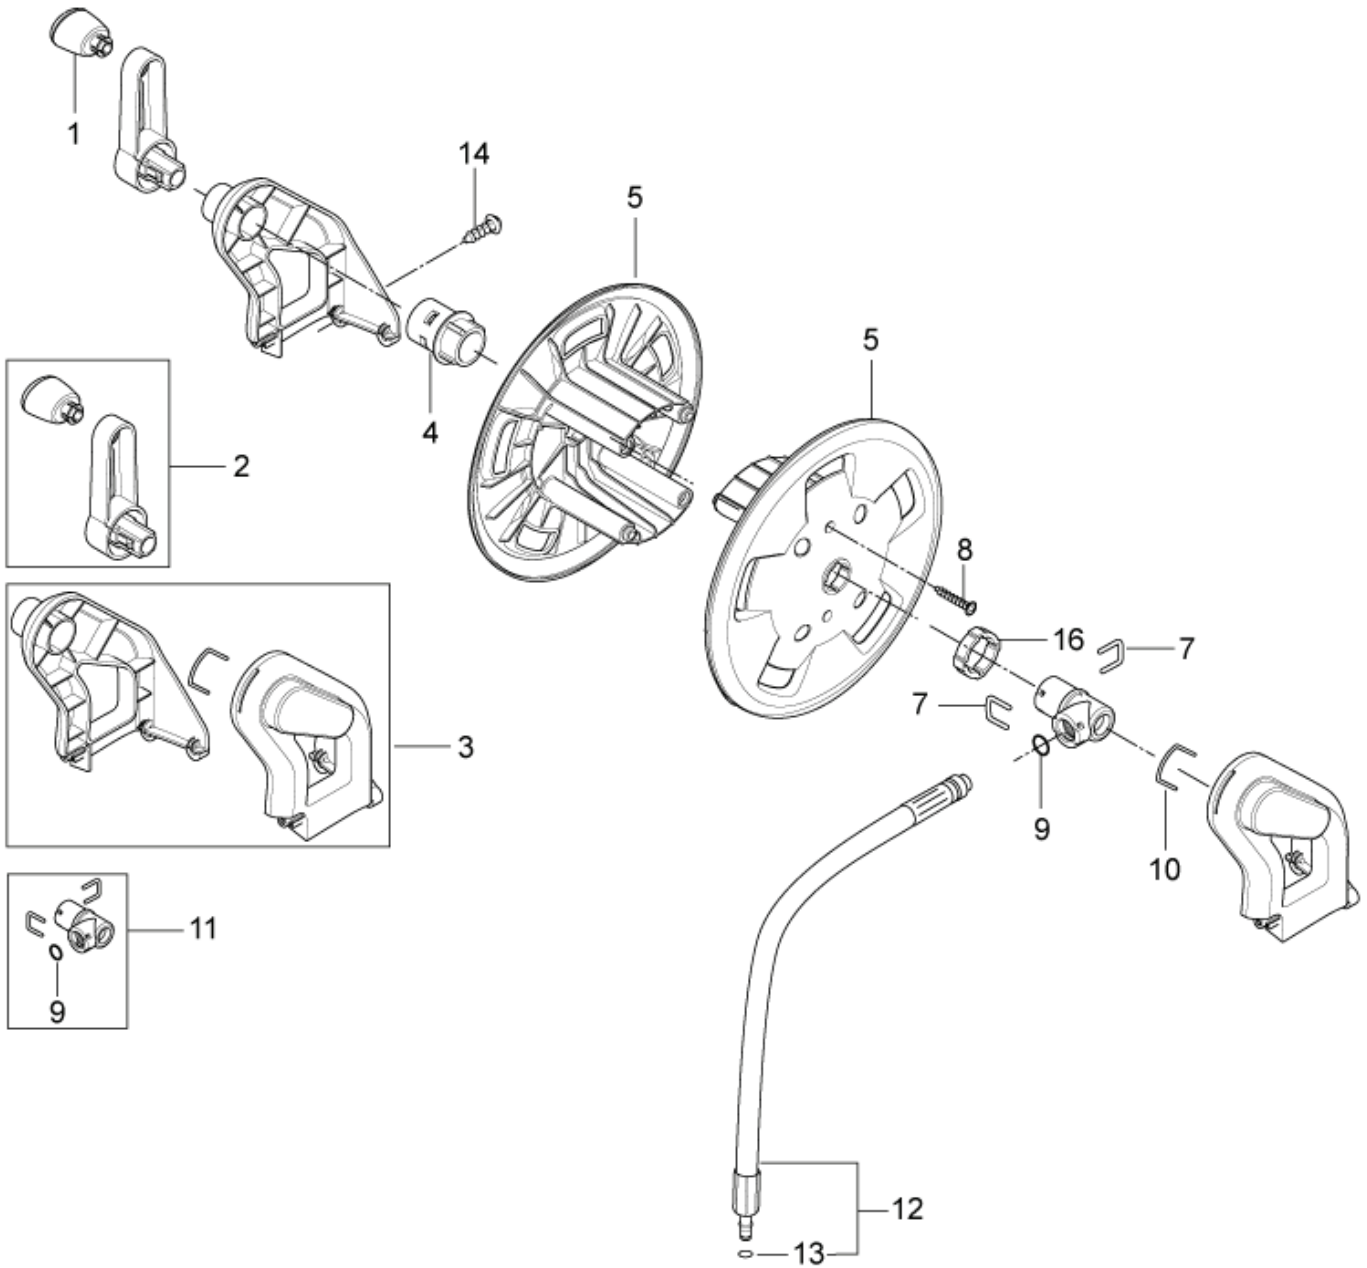

Hose reel

P130.2 and P150.2

21-06-2011

Part List ID
P15204

7

Hose reel

P130.2 and P150.2

21-06-2011

Part List ID

P15204

8

Pos	Part no.	Qty	Description	EAN
1	128500162	1	KNOB FOR HOSE REEL HANDLE SP	5703887111
2	128500163	1	HOSE REEL HANDLE SP	5703887111
3	128500164	1	HOSE REEL SUPPORT SP	5703887111
4	128500165	1	AXLE FOR HOSE REEL SP	5703887111
5	6528570	2	HOSE REEL	5701715379
7	6526487	2	LOCK BRACKET SS	5701715239
8	1814722	2	SCREW K50X35 WN1451 TORX	5701715363
9	3002144	1	O-RING 14.3X2.4 NITRIL 70 SH	5701715038
10	127440229	1	LOCK BRACKET	5703887104
11	127440011	1	ADAPTOR SYSTEM ALTO	5703887103
12	128500166	1	CONNECTION HOSE SP	5703887111
13	3004108	1	O-RING 5.28X1.78 NITRIL 90 SH	5701715038
14	101814782	2	SCREW K50X18 WN 1451 TORX 20	4005337170
16	128500167	1	WASHER FOR HOSE REEL SP	5703887111