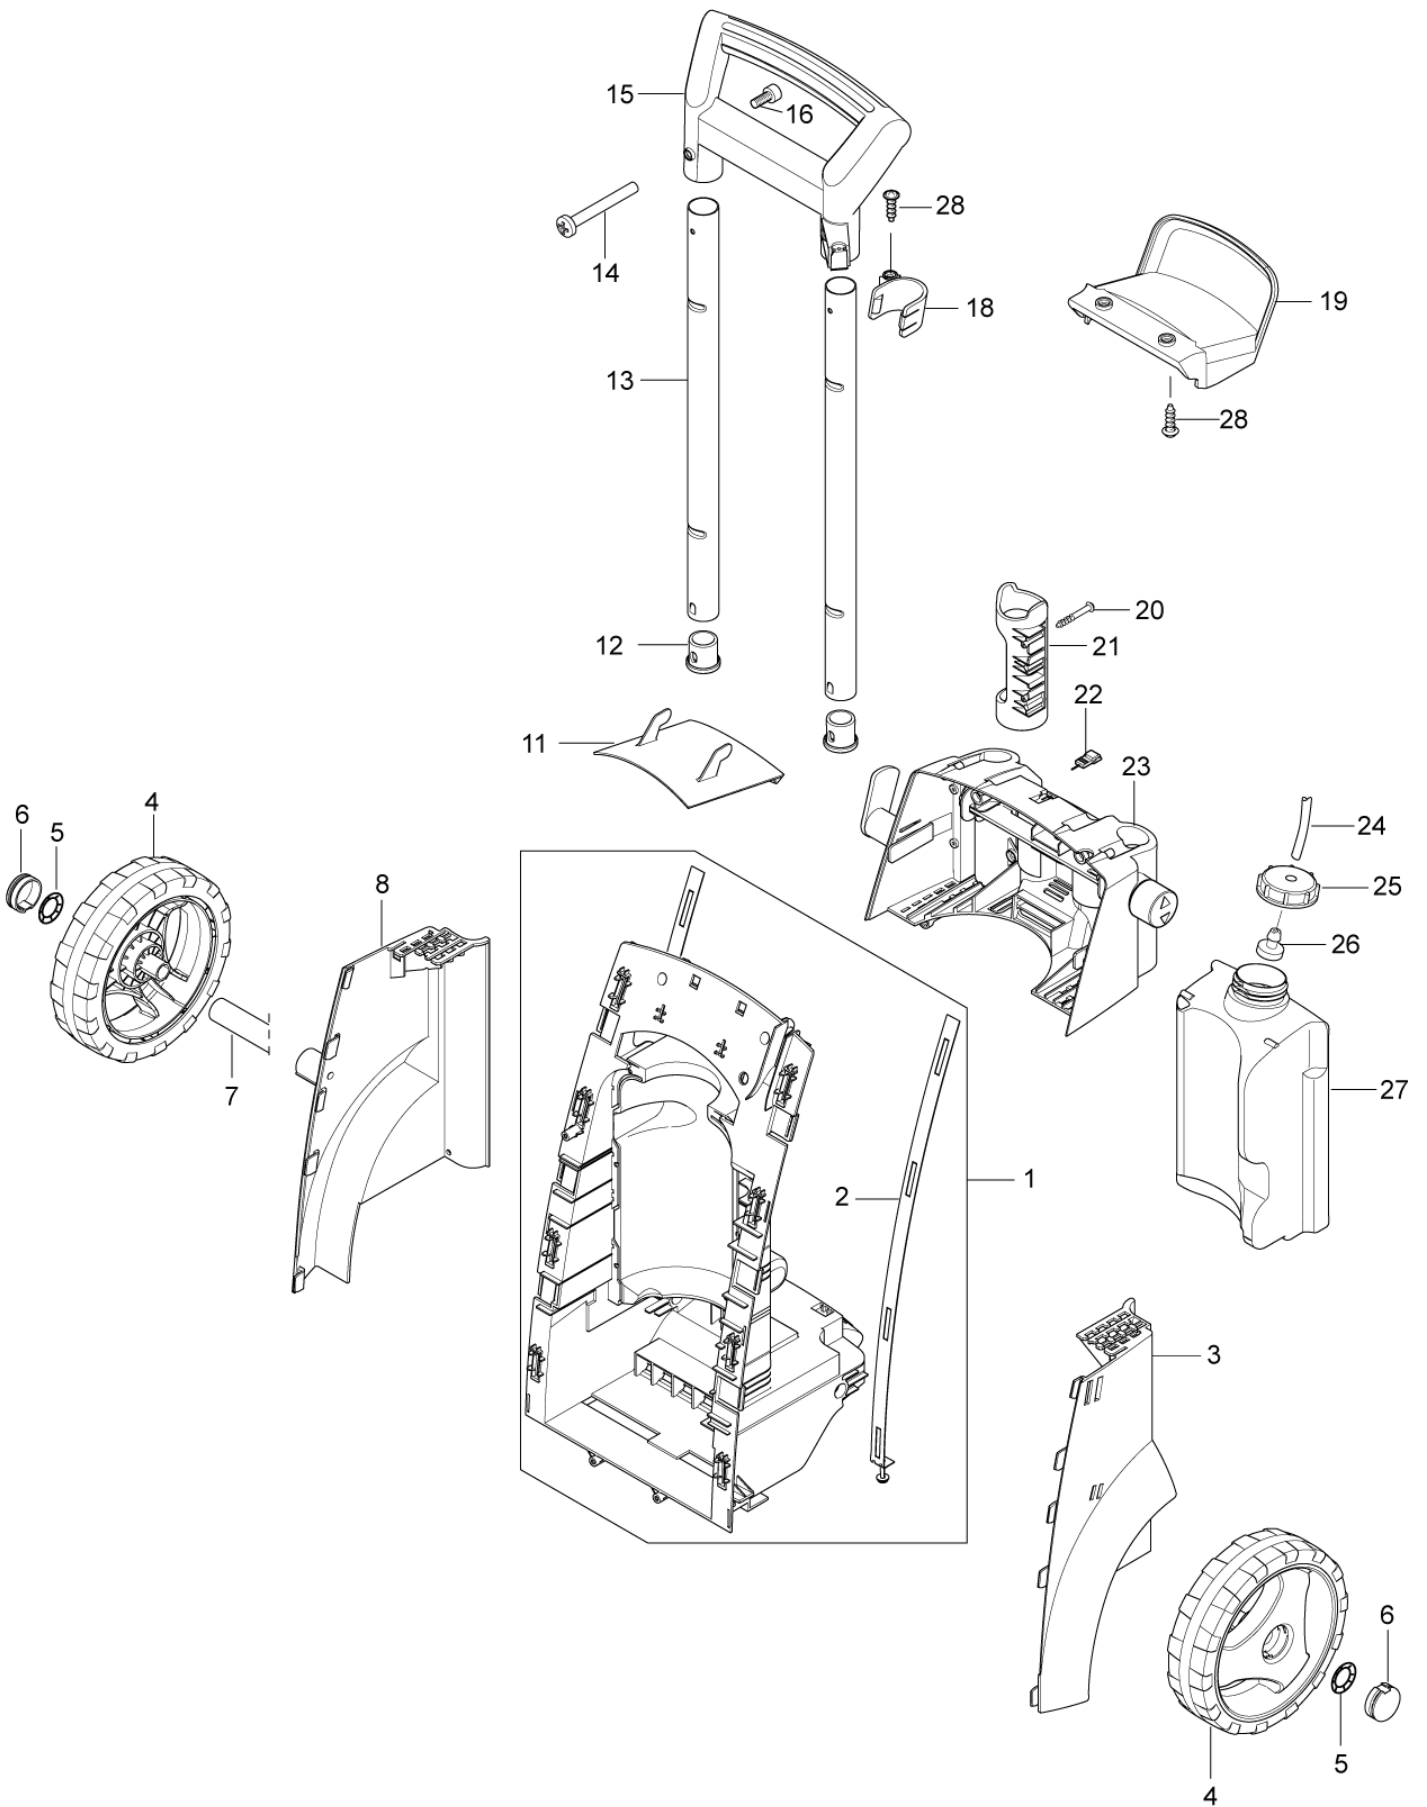

Overview back parts

P130.2 and P150.2

21-06-2011

Part List ID
P15212

5

Overview back parts

P130.2 and P150.2

21-06-2011

Part List ID

P15212

6

Pos	Part no.	Qty	Description	EAN
1	128500129	1	CHASSIS BLACK COMPLETE SP	5703887111
2	128500128	2	SLIDER COMPLETE SP	5703887111
3	128500116	1	SIDEBUMBER RIGHT SP	5703887111
4	128500107	1	NILFISK WHEEL OPEN 200MM SP	5703887111
5	11710	2	CLAMPING RING Ø 15	4005337117
6	128500118	2	WHEEL CAP ALU SP	5703887111
7	6522842	1	AXLE 15X333 P12476	5701715378
8	128500119	1	SIDEBUMPER LEFT SP	5703887111
11	128500135	1	UMBRELLA SP	5703887111
12	128500134	2	STOP FOR TELESCOPICHANDLE SP	5703887111
13	128500133	2	TELESCOPIC TUBES SP	5703887111
14	128500130	1	NUT FOR HANDLE M4X35 SP	5703887111
15	128500205	1	HANDLE COMPLETE BLUE SP	5703887112
16	128500132	2	SCREW M4X8 DZN7985 TX20 SP	5703887111
18	128500143	1	LANCE HOLDER TOP SP	5703887111
19	128500144	1	HOSE HOOK SP	5703887111
20	128500203	1	SCREW K50X45 WN1451 SP	5703887112
21	128500136	1	GUN HOLDER SP	5703887111
22	127440205	1	CLEANING TOOL BLACK	5703887103
23	128500160	1	ACCESSORY STORAGE STD BLUE SP	5703887111
23	128500207	1	ACCESSORY STORAGE XT BLUE SP	5703887112
24	5206040	1	HOSE D9XD6 L1200 TRANSPARENT	5701715312
25	6528411	1	DETERGENT TANK CAP	5701715379
26	128500141	1	DETERGENT FILTER SP	5703887111
27	128500142	1	DETERGENT TANK SP	5703887111
28	1814732	3	SCREW K50X18	5701715363