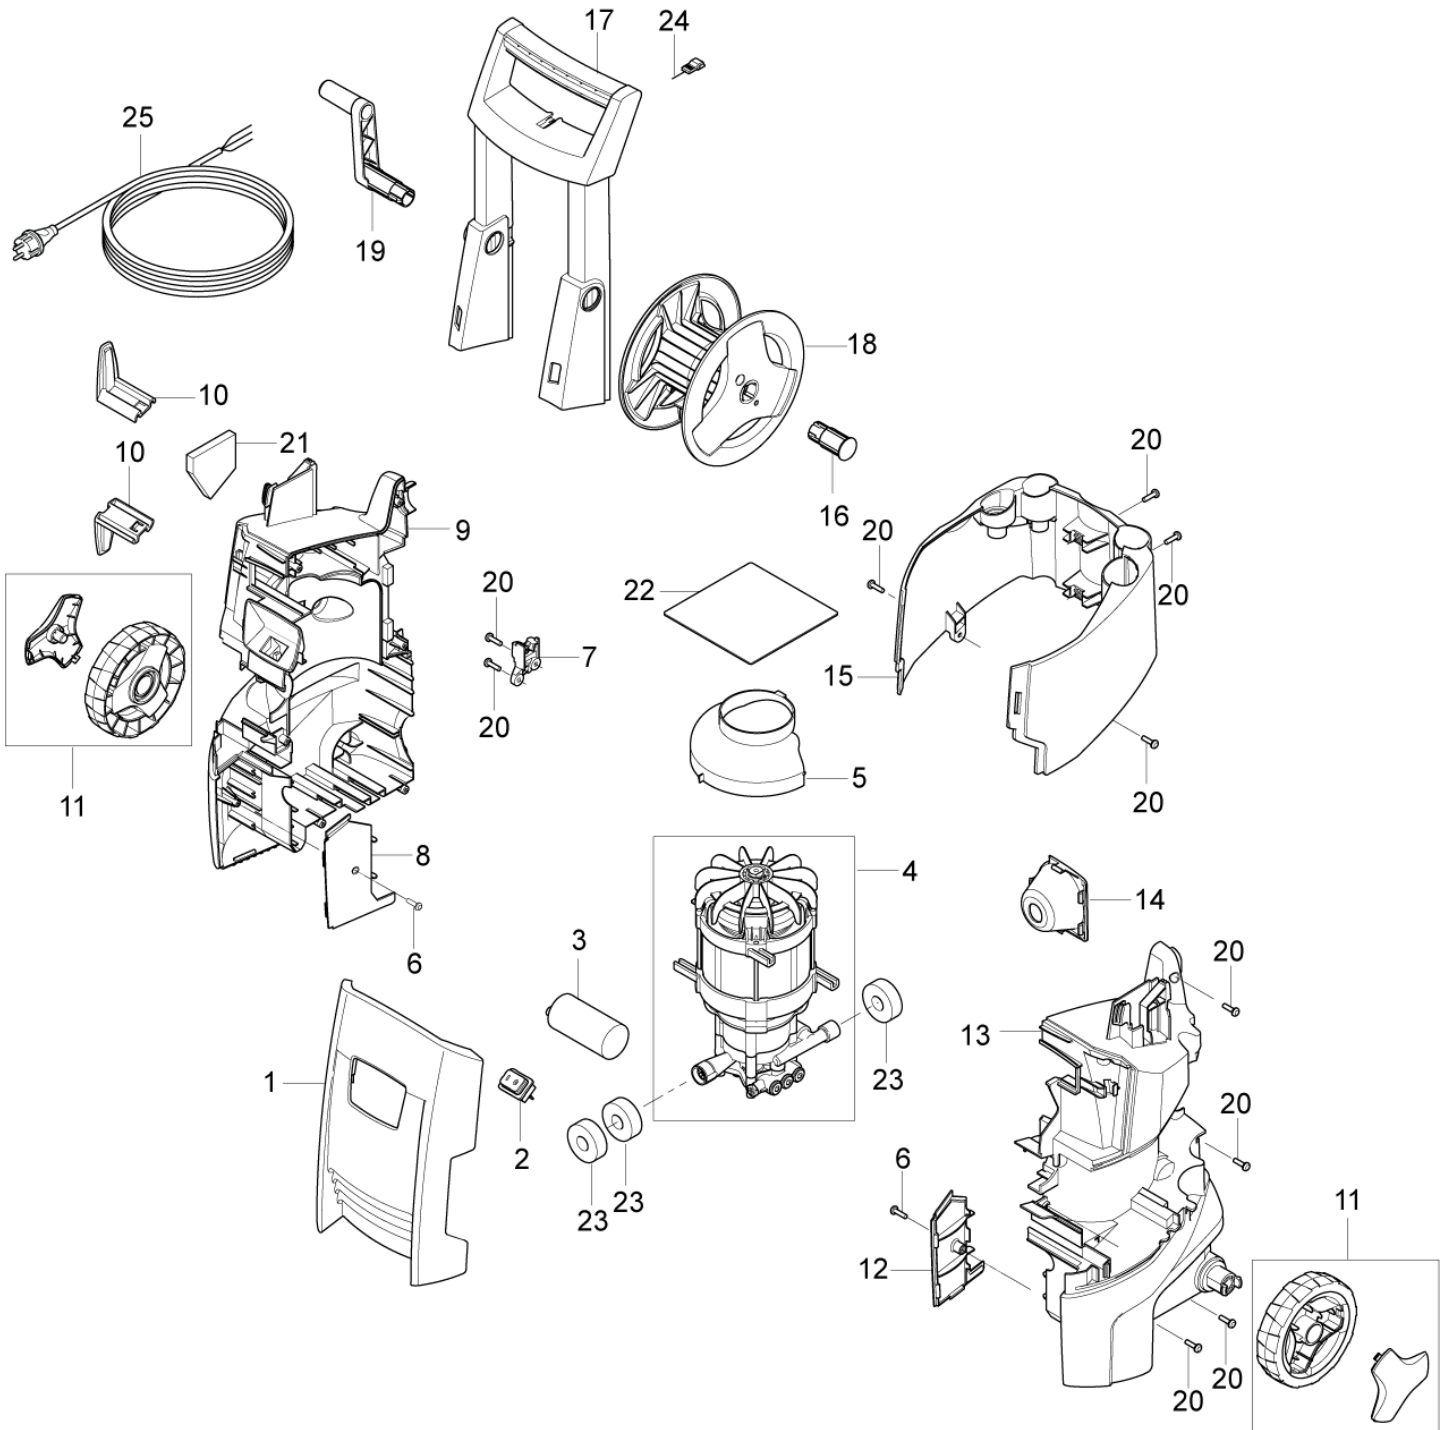

Part List ID C130102

3

Overview

C130.1 X-TRA

27-02-2012

Part List ID
C130102

4

Pos	Part no.	Qty	Description	EAN
02	127440198	1	MAIN SWITCH	5703887108
03	127440181	1	CAPACITOR 25UF 500V FOR 230V	5703887108
04		1	USE LINK Motor pump unit	
05	127440055	1	FAN COVER	5703887107
06	127440056	2	PLASTIC SCREW M4X16	5703887108
07	127440095	1	CABLE RELIEF BLACK	5703887108
08	127440096	1	RIGHT LEG COVER BLACK C120.5	5703887108
09	127440097	1	RIGHT CHASSIS C120.5	5703887108
10	127440060	2	POWER CABLE HOOKS	5703887107
11	127440098	2	WHEEL KIT BLUE CAP	5703887108
12	127440099	1	LEFT LEG COVER BLACK C120.5	5703887108
13	127440100	1	LEFT CHASSIS BLACK	5703887108
14	127440185	1	OUTLET COVER BLACK	5703887108
15	127440065	1	REAR COVER BLACK	5703887107
16	127440184	1	PLUG FOR HOSE HOOK BLACK	5703887108
17	127440067	1	HANDLE	5703887107
18	127440240	1	HOSE REEL	5703887108
19	127440239	1	HOSE REEL HANDLE	5703887108
20	101814782	12	SCREW K50X18 WN 1451 TORX 20	4005337170
21	127440192	1	CAP CONNECTOR MOTOR	5703887108
22	127440191	1	PLATE TOP INDUCTION	5703887108
23	127440190	3	FOAM WATER PROOF	5703887108
24	127440205	1	CLEANING TOOL BLACK	5703887103
25	128500020	1	POWER CABLE INDUCTION EU	5703887108
26	128500036	1	CHASSIS BLOCK U L KIT	5703887109