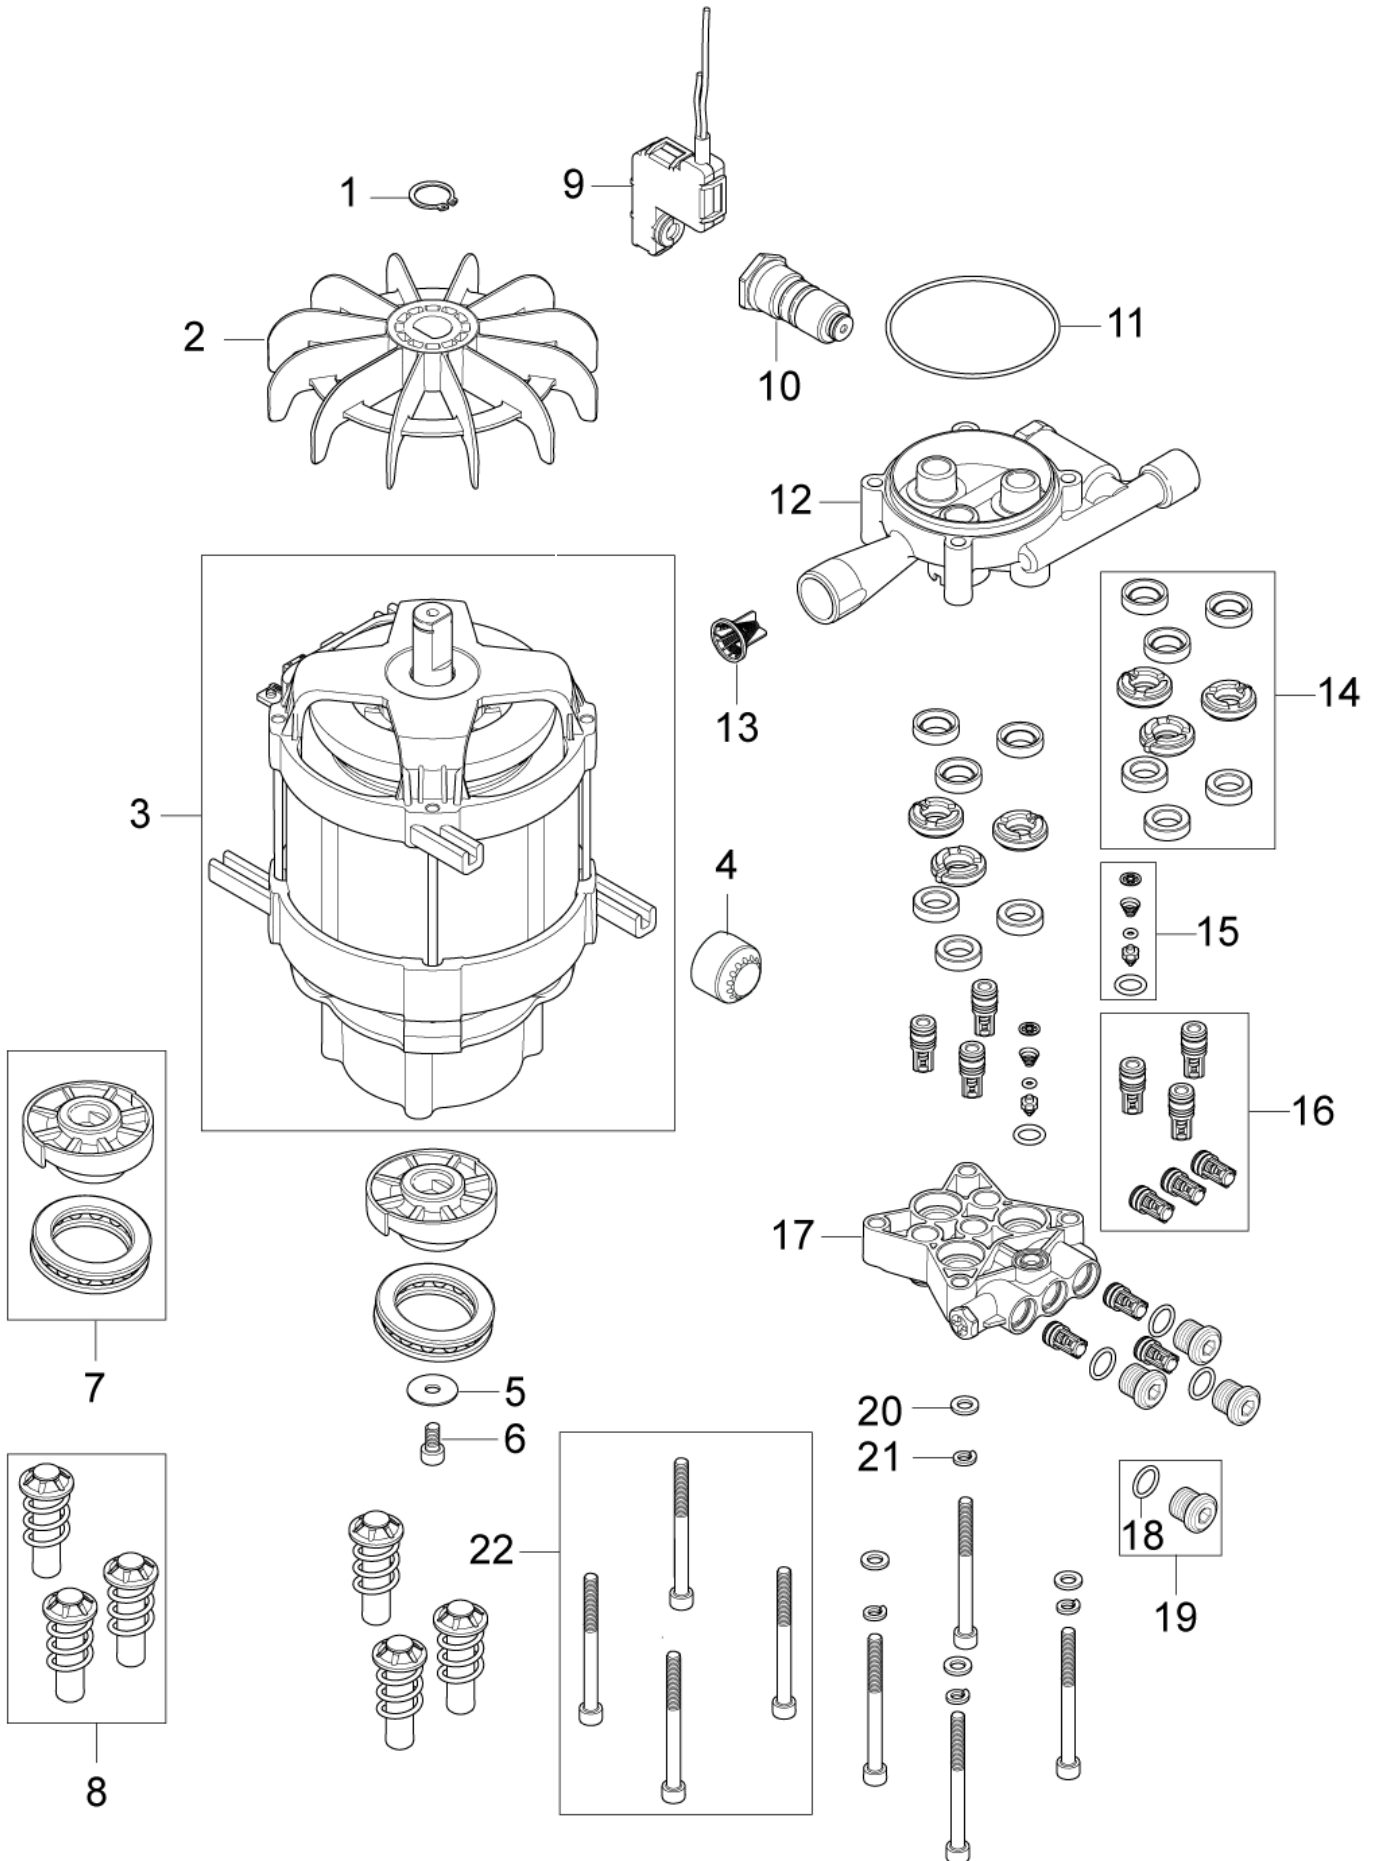

Motor pump unit

C130.1 X-TRA

27-02-2012

Part List ID

C130106

5

Motor pump unit

C130.1 X-TRA

27-02-2012

Part List ID

C130106

6

Pos	Part no.	Qty	Description	EAN
01	127440189	1	LOCK FOR FAN	5703887108
02	127500040	1	NEW FAN	5703887104
03	127440179	1	INDUCTION MOTOR 2100W	5703887108
04	6524050	4	RACK FOR MOTOR	5701715261
05	127130066	1	WASHER D22XD6.4X1.5	5703887102
06	4818	1	CYLINDER SCREW M6X20 ISO 4762 ST 8.8/ZN	4005337048
07	127440180	1	10.1DEG. WOBBLE DISC KIT	230V 50Hz 2,1kW 5703887108
08	127440075	1	DIA.12 PUMP PISTON KIT	5703887107
09	127440076	1	MICRO SWITCH BOX KIT FOR MOTOR	5703887107
10	127440077	1	START STOP SYSTEM KIT	5703887107
11	127440078	1	O-RING 72X2 SH90	5703887107
12	127440079	1	CYLINDER BLOCK	5703887107
13	6528574	1	WATER FILTER COMPLETE	5701715379
14	127440081	1	THRUST COLLAR WATER KIT	5703887107
15	127440082	1	NON RETURN VALVE KIT	5703887107
16	127440083	1	SUCTION AND PRESSURE VALVE KIT	5703887107
17	127440084	1	CYLINDER BLOCK WITH M8X10 HEX	5703887107
18	127440085	3	O-RING 11.7X2.0 SH90	5703887107
19	127440086	3	PRESSURE VALVE PLUG KIT	5703887107
20	127500029	4	WASHER	5703887104
21	127500050	4	SPRING WASHER	5703887104
22	127500071	1	SCREW M6X70 DIN 912 4PCS	5703887104