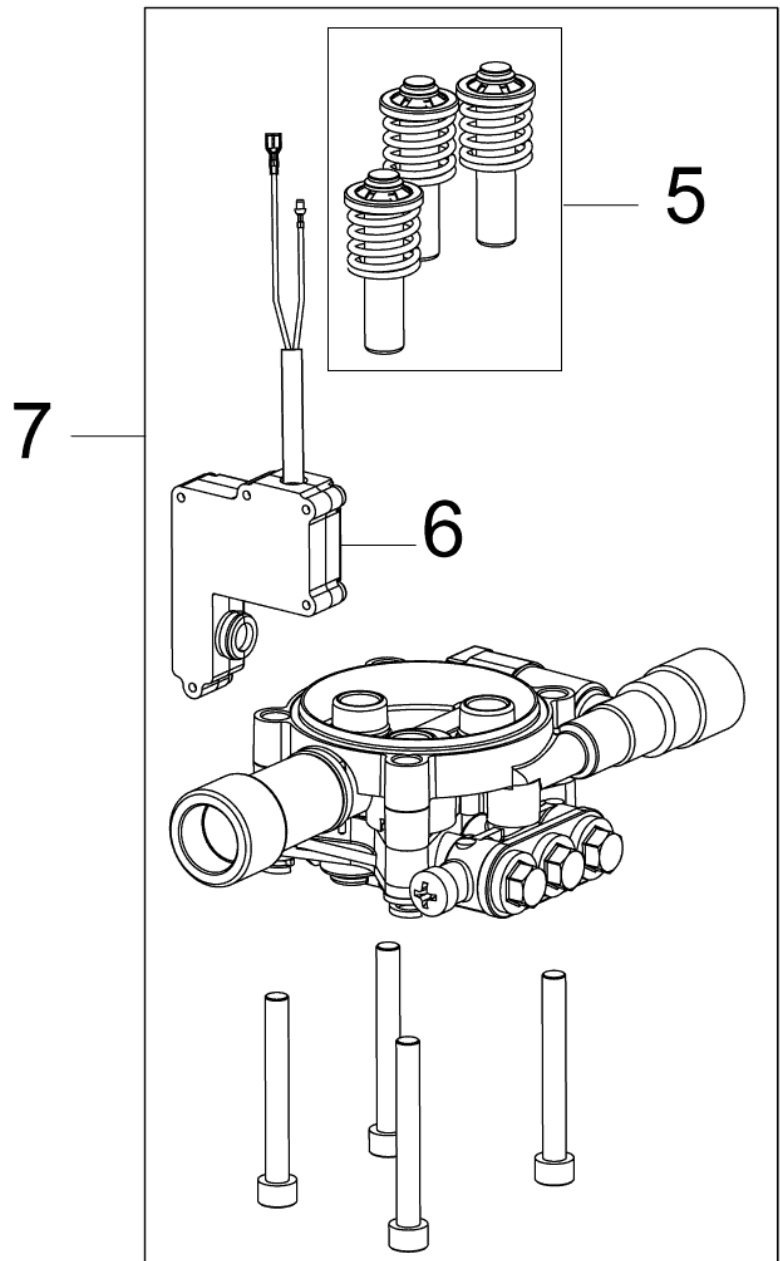

Motor pump unit

C100.6

10-01-2013

Part List ID C120604

5

Motor pump unit

C100.6

10-01-2013

Part List ID

C120604

6

Pos	Part no.	Qty	Description
1	31000519	1	WOBBLE DISC KIT
2	31000515	1	START STOP SYSTEM
3	31000518	1	VALVE KIT
4	31000516	1	SEALING KIT
5	31000517	1	PUMP PISTON KIT
6	31000514	1	MICRO SWITCH
7	31000520	1	PUMP KIT