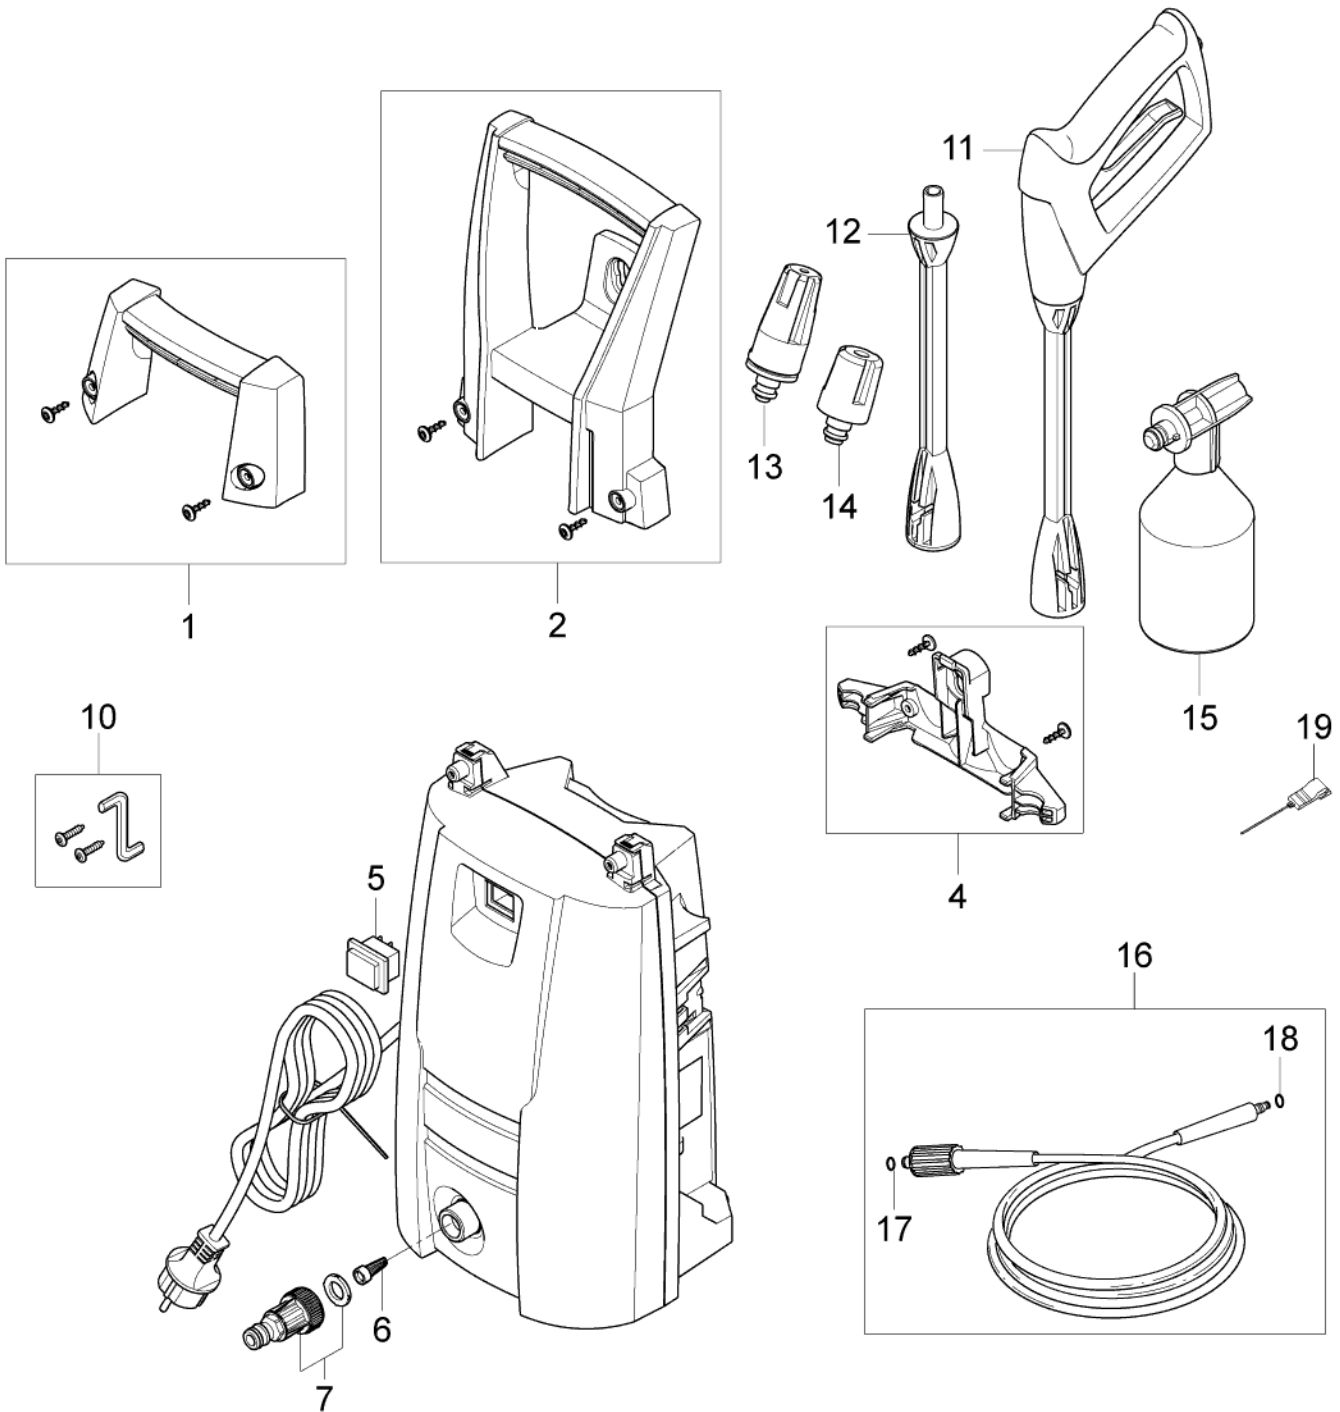

Overview	3
Motor pump unit	5
Default accessories	7
Recommended spare parts	9

Overview

C100.6

10-01-2013

Part List ID

C100602

3

Overview

C100.6

10-01-2013

Part List ID
C100602

4

Pos	Part no.	Qty	Description
1	31000513	1	HANDLE SMALL INCL 2 SCREWS
2	31000525	1	HANDLE MEDIUM INCL 2 SCREWS
4	31000523	1	ACCESSORY BRIDGE KIT
5	126486831	1	SWITCH CPL.
6	6481094	1	STRAINER
7	1402809	1	QUICK COUPLING MALE
10	128500322	1	SCREW AND ALLEN KEY FOR HANDLE
11	128500070	1	G2 SPRAY HANDLE
12	128500073	1	G2 C C SPRAY LANCE
13	128500298	1	C C POWERSPEED
14	126481122	1	TORNADO G2 TURQUOISE
14	126487801	1	TORNADO NOZZLE G2 GREEN 1 DOT (AUS/NZ)
15	128500077	1	C C FOAMSPRAYER WITH BOTTLE
16	126481137	1	HOSE 5M
16	126481138	1	HOSE 6M
17	3001211	1	O-RING 9.6X2.4 NITRIL 70SH
17	6411218	1	BAG WITH 10 O-RINGS 3001211
18	3004304	1	O-RING 5.1X1.6 VITON SH 90
19	6520844	1	CLEANING TOOL BLACK
NS	128500342	1	4C BOX FOR C 100.6-5 10PCS

Part List ID

C120604

6

Pos	Part no.	Qty	Description
1	31000519	1	WOBBLE DISC KIT
2	31000515	1	START STOP SYSTEM
3	31000518	1	VALVE KIT
4	31000516	1	SEALING KIT
5	31000517	1	PUMP PISTON KIT
6	31000514	1	MICRO SWITCH
7	31000520	1	PUMP KIT