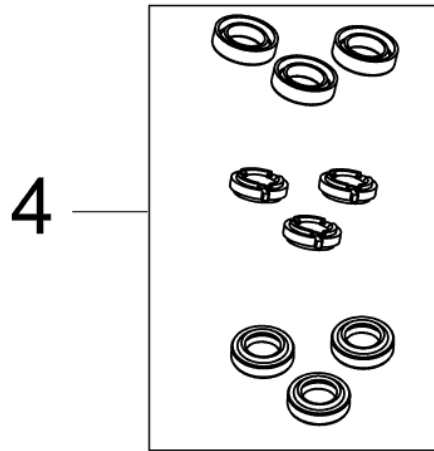

Motor pump unit

C100.6

10-01-2013

Part List ID C120604

5

Motor pump unit

C100.6

10-01-2013

Part List ID

C120604

6

Pos	Part no.	Qty	Description
1	31000519	1	WOBBLE DISC KIT
2	31000515	1	START STOP SYSTEM
3	31000518	1	VALVE KIT
4	31000516	1	SEALING KIT
5	31000517	1	PUMP PISTON KIT
6	31000514	1	MICRO SWITCH
7	31000520	1	PUMP KIT