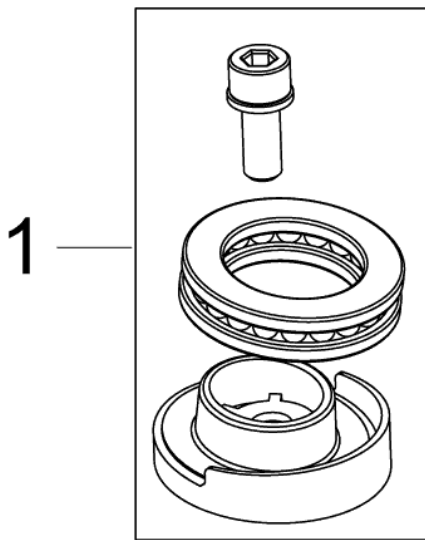

Motor pump unit

C100.6

10-01-2013

Part List ID C120604

5

Motor pump unit

C100.6

10-01-2013

Part List ID

C120604

6

Pos	Part no.	Qty	Description
1	31000519	1	WOBBLE DISC KIT
2	31000515	1	START STOP SYSTEM
3	31000518	1	VALVE KIT
4	31000516	1	SEALING KIT
5	31000517	1	PUMP PISTON KIT
6	31000514	1	MICRO SWITCH
7	31000520	1	PUMP KIT