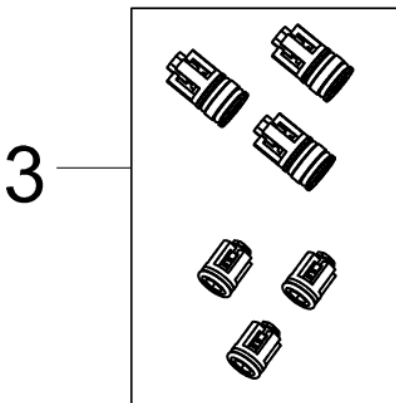

Motor pump unit

C100.6

10-01-2013

Part List ID C120604

5

Motor pump unit

C100.6

10-01-2013

Part List ID

C120604

6

Pos	Part no.	Qty	Description
1	31000519	1	WOBBLE DISC KIT
2	31000515	1	START STOP SYSTEM
3	31000518	1	VALVE KIT
4	31000516	1	SEALING KIT
5	31000517	1	PUMP PISTON KIT
6	31000514	1	MICRO SWITCH
7	31000520	1	PUMP KIT