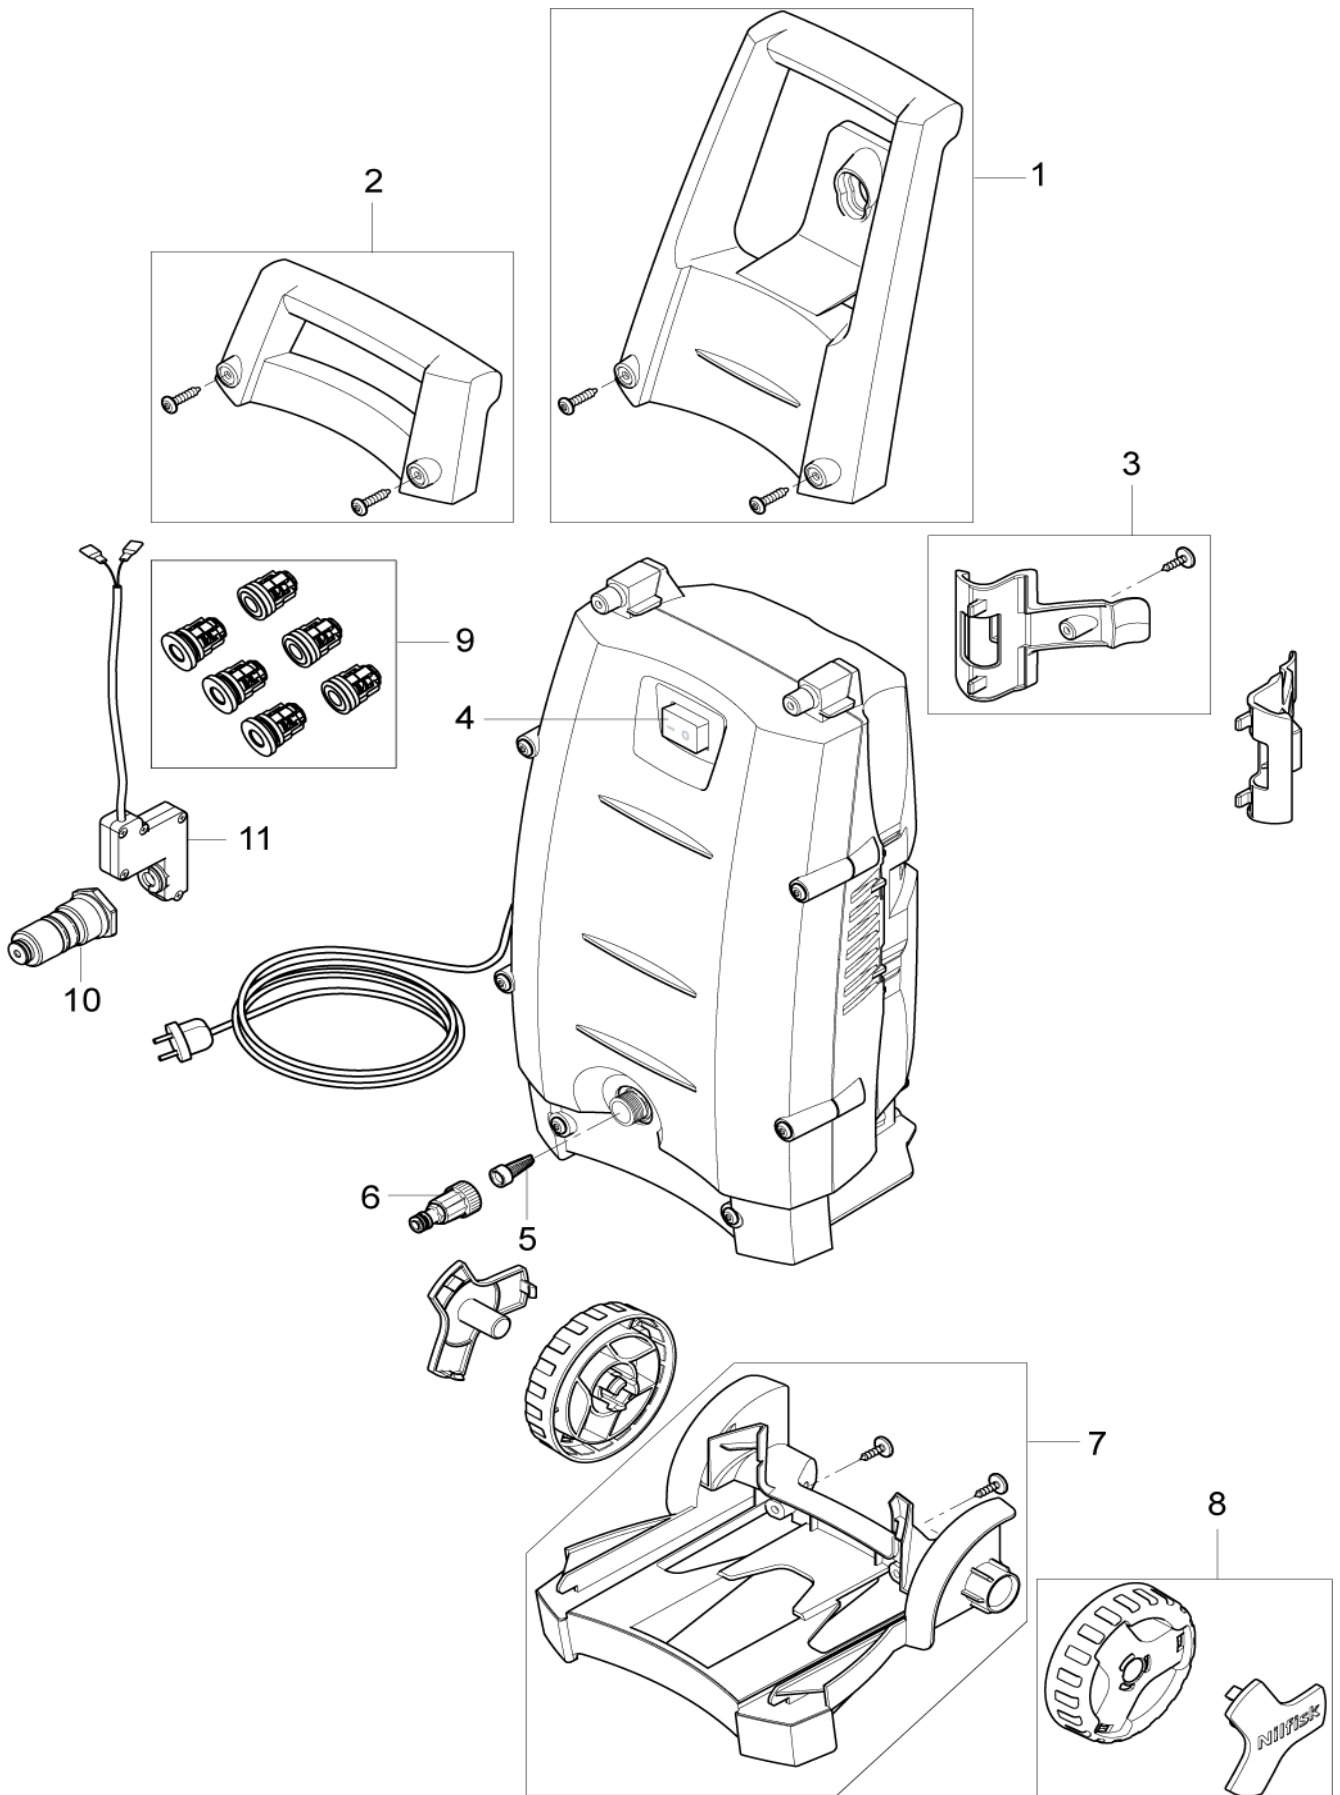

Overview

C110.3, C110.3 X-TRA

19-08-2010

Part List ID
C100502

3

Overview

C110.3, C110.3 X-TRA

19-08-2010

Part List ID
C100502

4

Pos	Part no.	Qty	Description		EAN
1	128307062	1	C110.3 HANDLE W. 2 SCREWS	C110.3	5703887106
2	128307061	1	C100.5 HANDLE W. 2 SCREWS	C100.5	5703887106
3	128307060	1	ACCESSORY HOOK W. 1 SCREW		5703887106
4	126486831	1	SWITCH CPL.		5701715418
5	6481094	1	STRAINER		5701715268
6	1402809	1	QUICK COUPLING MALE		5701715008
7	128307063	1	WHEEL BRACKET W. 2 SCREWS		5703887106
8	128307064	1	WHEEL CPL. NILFISK		5703887106
9	127410239	1	SUCTION PRESSURE VALVE KIT		5703887106
10	127410240	1	START/STOP VALVE COMPLETE		5703887106
11	128500013	1	MICRO SWITCH		5703887108