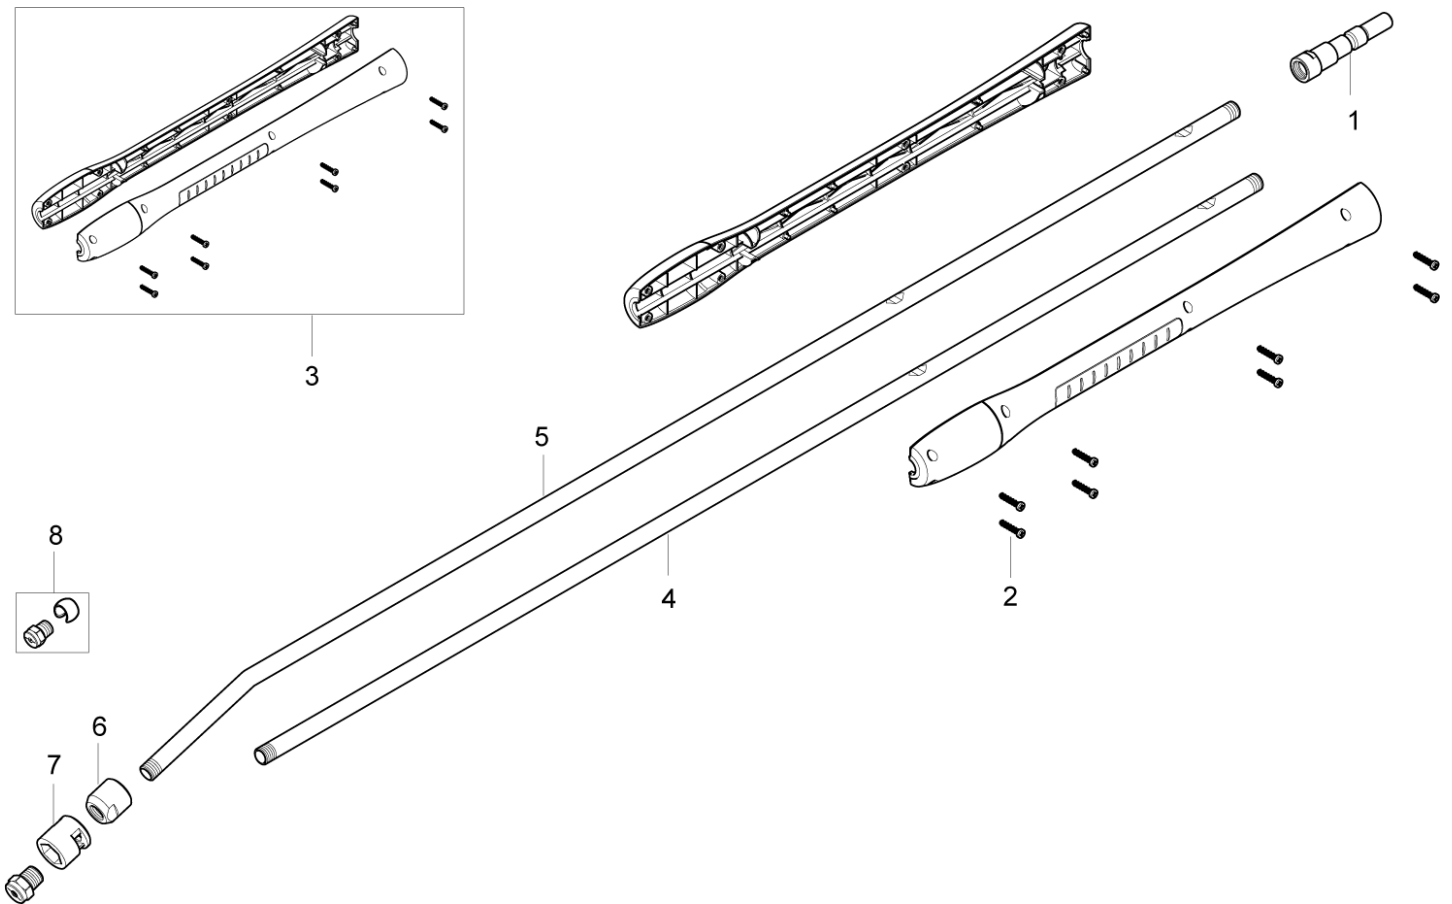

UNIVERSAL PLUS lance

Pro. acces. - Lances

13-08-2011

StyMiste ID
ERGOUNIVERSAL04

3

UNIVERSAL PLUS lance

Pro. acces. - Lances

13-08-2011

StyMiste ID
ERGOUNIVERSAL04

4

Pos	Vare nr.	Ant	Beskrivelse	EAN
-	106403030	1	UNIVERSAL PLUS 2060 W/O NOZZLE STRAIGHT	4005337167
-	106403031	1	UNIVERSAL PLUS, LIGE UDEN DYSE. LÆNGDE: 156 CM	4005337167
-	106403032	1	UNIVERSAL PLUS 650 W/O NOZZLE STRAIGHT	4005337167
-	106403033	1	UNIVERSAL PLUS 1080 W/O NOZZ STRAIGHT	4005337167
-	106403034	1	UNIVERSAL PLUS, BØJET UDEN DYSE. LÆNGDE: 121 CM	4005337167
-	106403035	1	UNIVERSAL PLUS, BØJET UDEN DYSE. LÆNGDE: 109 CM	4005337167
-	106403036	1	UNIVERSAL PLUS, BØJET UDEN DYSE. LÆNGDE: 94 CM	4005337167
-	106403037	1	UNIVERSAL PLUS 1080 BEND 170 W/O NOZZ.	4005337172
1	1609325	1	LYNKOBLINGSNIPPEL RF	5701715257
2	1814585	8	PT-SKRUE K30X12	5701715121
3	106403113	1	SHELL FOR SINGLE LANCE KIT	4005337168
3	106403114	1	SHELL FOR SINGLE LANCE KIT - GREY	4005337168
4	106408073	1	HØJTRYKSRØR, TORNADO L=58	5701715324
4	106408090	1	HØJTRYKSRØR, LIGE L=102	5701715324
4	106408091	1	HØJTRYKSRØR, LIGE L=58	5701715324
4	106408092	1	HØJTRYKSRØR, LIGE L=150	5701715324
4	106408093	1	HØJTRYKSRØR, LIGE L=200	5701715324
5	106408080	1	HØJTRYKSRØR, BUKKET L=102	5701715324
5	106408081	1	HØJTRYKSRØR, BUKKET L=92	5701715324
5	106408082	1	HØJTRYKSRØR, BUKKET L=120	5701715324
6	301002368	1	MUFFE F. ERGO 3000	4005337085
7	18430	1	DYSEKAPPE F. UNIVERSAL	4005337184
8	101119735	1	TORNADO+ 0340 1/8"	5701715324
8	101119736	1	TORNADO+ 0350 1/8"	5701715324
8	101119737	1	TORNADO+ 0370 1/8"	5701715324
8	101119738	1	TORNADO+ 0400 1/8"	5701715324
8	101119739	1	TORNADO+ 0435 1/8"	5701715324
8	101119740	1	TORNADO+ 0450 1/8"	5701715324
8	101119741	1	TORNADO+ 0500 1/8"	5701715324
8	101119742	1	TORNADO+ 0530 1/8"	5701715324
8	101119743	1	TORNADO+ 0550 1/8" NEON GREEN	5701715324
8	101119744	1	TORNADO+ 0600 1/8" METALIC BLUE	5701715324
8	101119745	1	TORNADO+ 0640 1/8"	5701715324
8	101119746	1	TORNADO+ 0650 1/8"	5701715324
8	101119747	1	TORNADO+ 0680 1/8" GREY	5701715324
8	101119748	1	TORNADO+ 0700 1/8"	5701715324
8	101119749	1	TORNADO+ 0750 1/8"	5701715329
8	101119750	1	TORNADO+ 0800 1/8"	5701715324
8	101119751	1	TORNADO+ 0850 1/8"	5701715324
8	101119752	1	TORNADO+ 0900 1/8"	5701715324
8	101119754	1	TORNADO+ 1000 1/8"	5701715324
8	101119756	1	TORNADO+ 1100 1/8"	5701715324