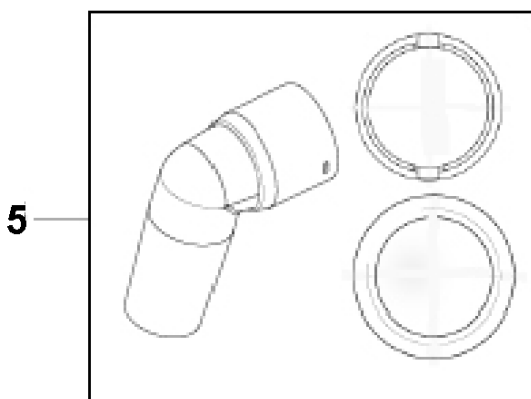

Tubes, hose 32 mm

GD 5, GD 10, GD 5 Battery

10-01-2013

StyMiste ID

B106315

15

Tubes, hose 32 mm

GD 5, GD 10, GD 5 Battery