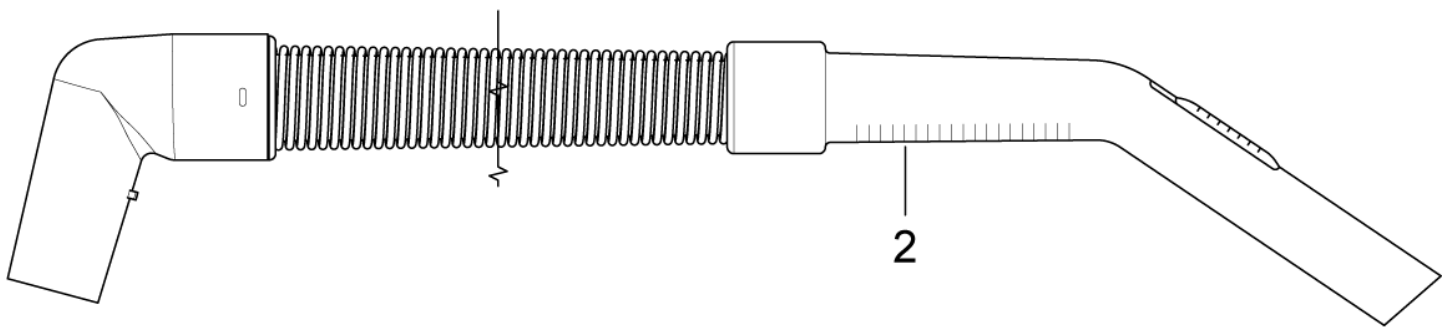

Tube and hose 32mm GD 5 Battery

GD 5, GD 10, GD 5 Battery

10-01-2013

StyMiste ID

GD5B10

25

Tube and hose 32mm GD 5 Battery

GD 5, GD 10, GD 5 Battery