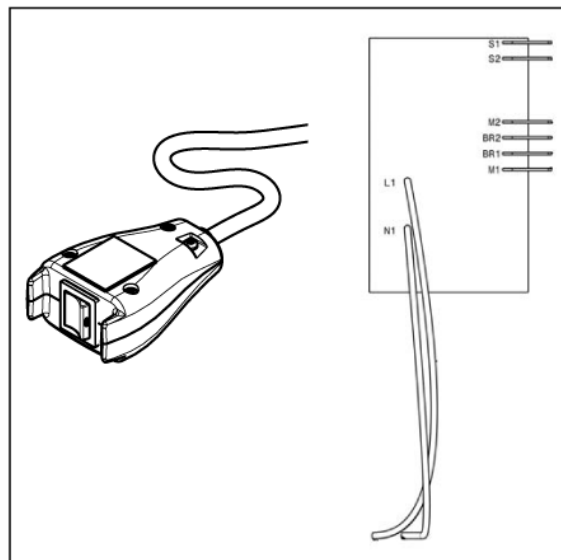

Electrical parts

GD 5, GD 10, GD 5 Battery

10-01-2013

StyMiste ID
B10635

5

10