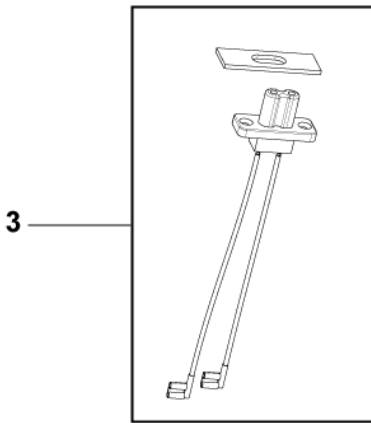

Electrical parts

GD 5, GD 10, GD 5 Battery

10-01-2013

StyMiste ID
B10635

5