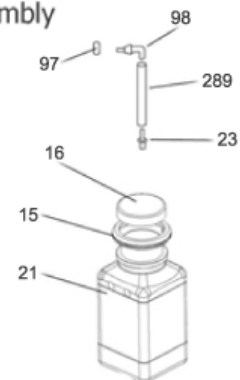

Bottle Assembly