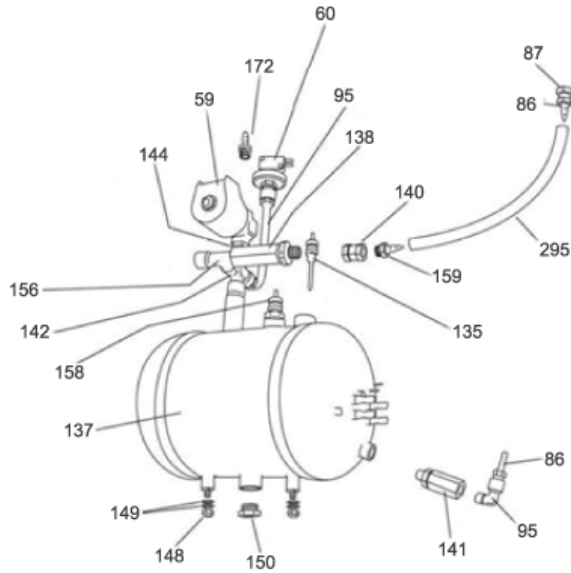

SV8000 (1)

Nilfisk-ALTO SV8000

10-11-2013

Part List ID
STEAMERUK22

3

SV8000

Boiler Assembly

External Parts & Product Base Assembly

SV8000 (1)

Nilfisk-ALTO SV8000

10-11-2013

Part List ID
STEAMERUKZZ

5

Pos	Part no.	Qty	Description	
201		1	NOTE COMMENT	Bottle shelf
203		1	NOTE COMMENT	Side plate Right
205		1	NOTE COMMENT	Side plate Left
207		1	NOTE COMMENT	Back panel
225		1	NOTE COMMENT	Screw 8*5/8"
256	31000423	1	32MM HOSE X 540MM WITH CUFF	
295	31000259	1	TUBE RELIEF 1 MTR	
304	31000263	1	MATRIX STEAM AND VACUUM ACC KIT	O-ring kit for front socket and extension tubes
313	31000444	1	FRONT SOCKET ASSY	