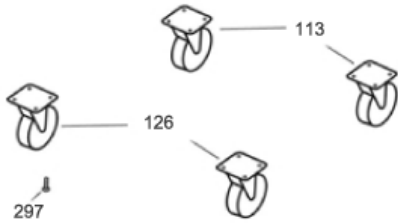

Wheel Assembly