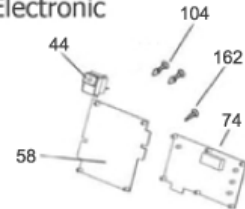

Switches & Electronic