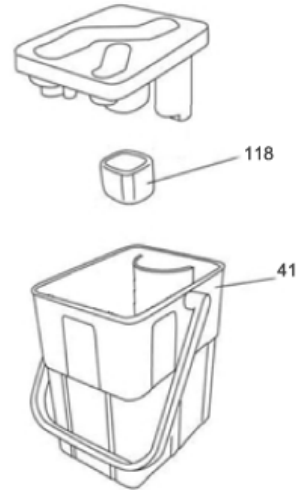

Water Filter Assembly