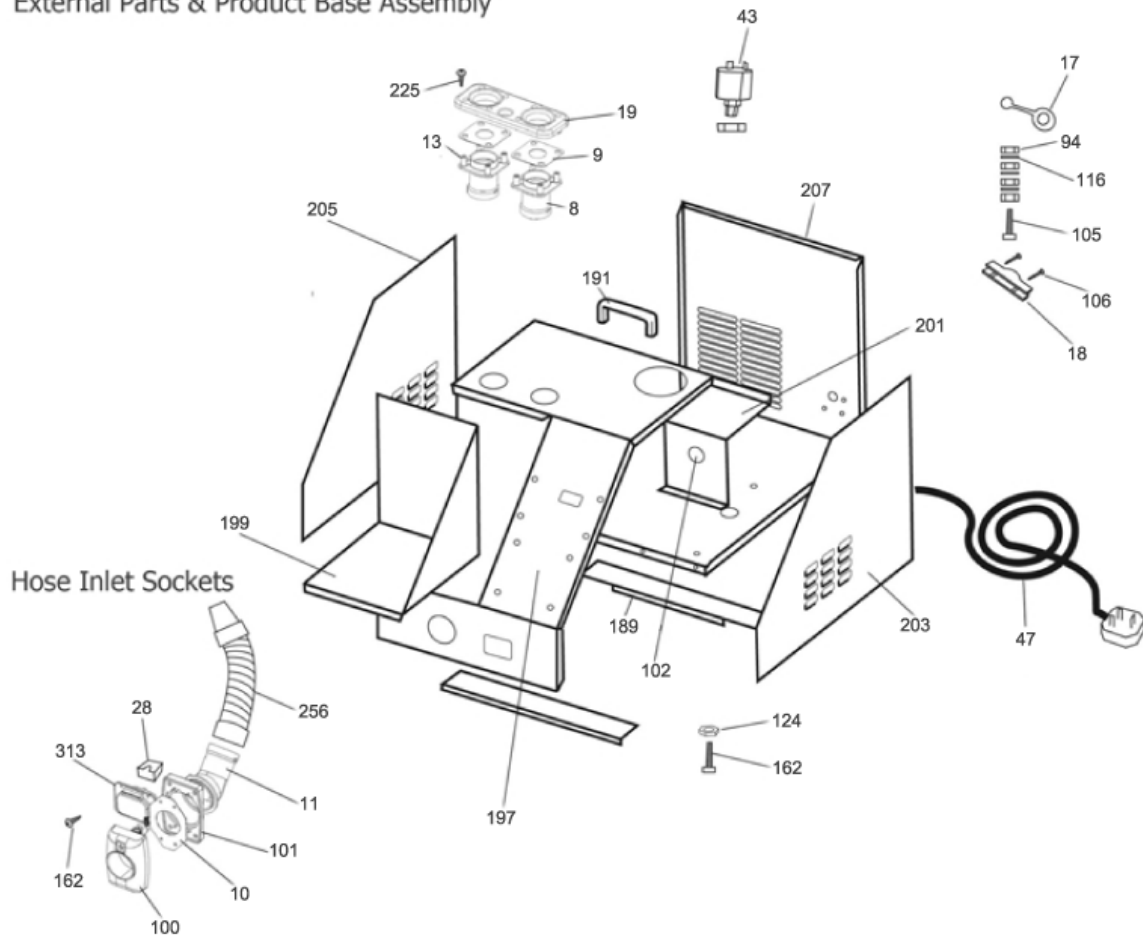

SV8000 (1)

Nilfisk-ALTO SV8000

10-11-2013

Part List ID
STEAMERUKZZ

4

Pos	Part no.	Qty	Description	
8		1	NOTE COMMENT	Hose adaptor grill
9	31000356	1	HOSE ADAPTOR SEAL	
10	31000357	1	SEAL SUCTION SOCKET 2846	
11	31000358	1	SOCKEL ADAPTOR	
13		1	NOTE COMMENT	Hose adaptor no grill
17	31000204	1	HEYCO BUSH 01/11920/0	
18	31000360	1	CORD CLAMP INT STR/RELIEF 01/22647/0	
19		1	NOTE COMMENT	Adaptor clamp
28	31000361	1	ILME FEMALE POWER SUPPLY	
43	31000214	1	AC LINE FILTER W/NUT AND WASHER	
47	31000218	1	CORD 3W 10M H05V2V2-F 1.5MM2 UK	
59	31000223	1	SOLENOID VALVE	
60	31000224	1	PRESSURE SWITCH XP111	
86	31000395	1	HOSE CONNECTOR 1/8 INCH	
87	31000396	1	IDLE RING NUT 1/8 INCH	
94	31000400	1	NUT M5 HEX PRESSES BRASS 3MM	
95		1	NOTE COMMENT	Elbow 1/8"
100	31000403	1	SUCTION SOCKET ASSY	
101	31000404	1	GASKET	
102	31000405	1	WIRE PROTECTING GROMMENTS	
105		1	NOTE COMMENT	Screw M5x25
106		1	NOTE COMMENT	Screw no. 8x1
116		1	NOTE COMMENT	Proof washer M5
124	31000412	1	NUT STAINLESS STEEL M4	
135	31000237	1	BLUE DIPPER	
137	31000239	1	BOILER 3000W	
138	31000240	1	P/RELEASE VALVE 11BAR 551/C	
140		1	NOTE COMMENT	Manifold 1/4"
141	31000242	1	NON RETURN VALVE 503-1/8	
142		1	NOTE COMMENT	Cross piece 1/4"
144		1	NOTE COMMENT	Conical extension 1/4"
148		1	NOTE COMMENT	Locknut M6
149		1	NOTE COMMENT	Washer M6
150	31000413	1	PLUG 3/8 INCH	
156		1	NOTE COMMENT	T-Piece 1/4"
158	31000244	1	RED DIPPER	
159		1	NOTE COMMENT	Hose tail 1/4" 6mm
162	31000246	1	S/S M4 X 10MM ALLEN HEAD BOLTS	
172		1	NOTE COMMENT	Male coupling 1/4" 6mm
189		1	NOTE COMMENT	Frame support front/back
191	31000255	1	HANDLE BLACK	
197		1	NOTE COMMENT	Front panel
199		1	NOTE COMMENT	Tank shelf