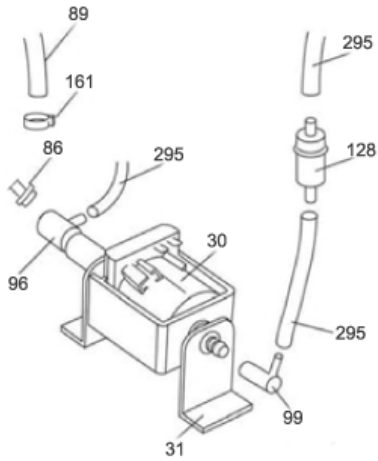

SV8000 (2)

Nilfisk-ALTO SV8000

10-11-2013

Part List ID
STEAMERUK24

6

SV8000

Auto Fill Pump