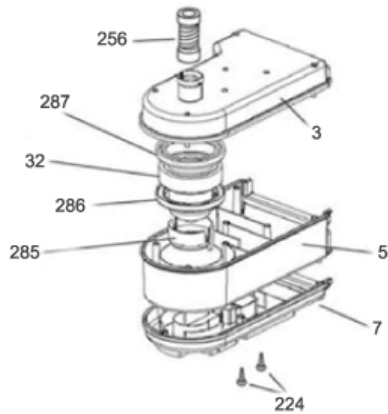

Switches & Electronic

Motor Assembly