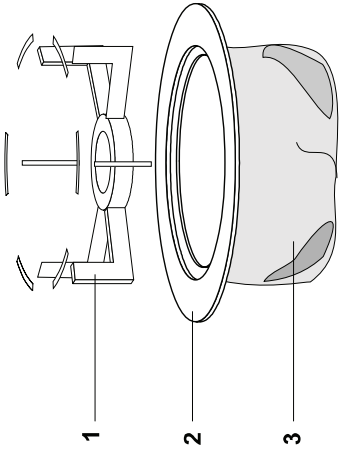

Stofffilter - Cloth filter - Stofffilter - Filtre