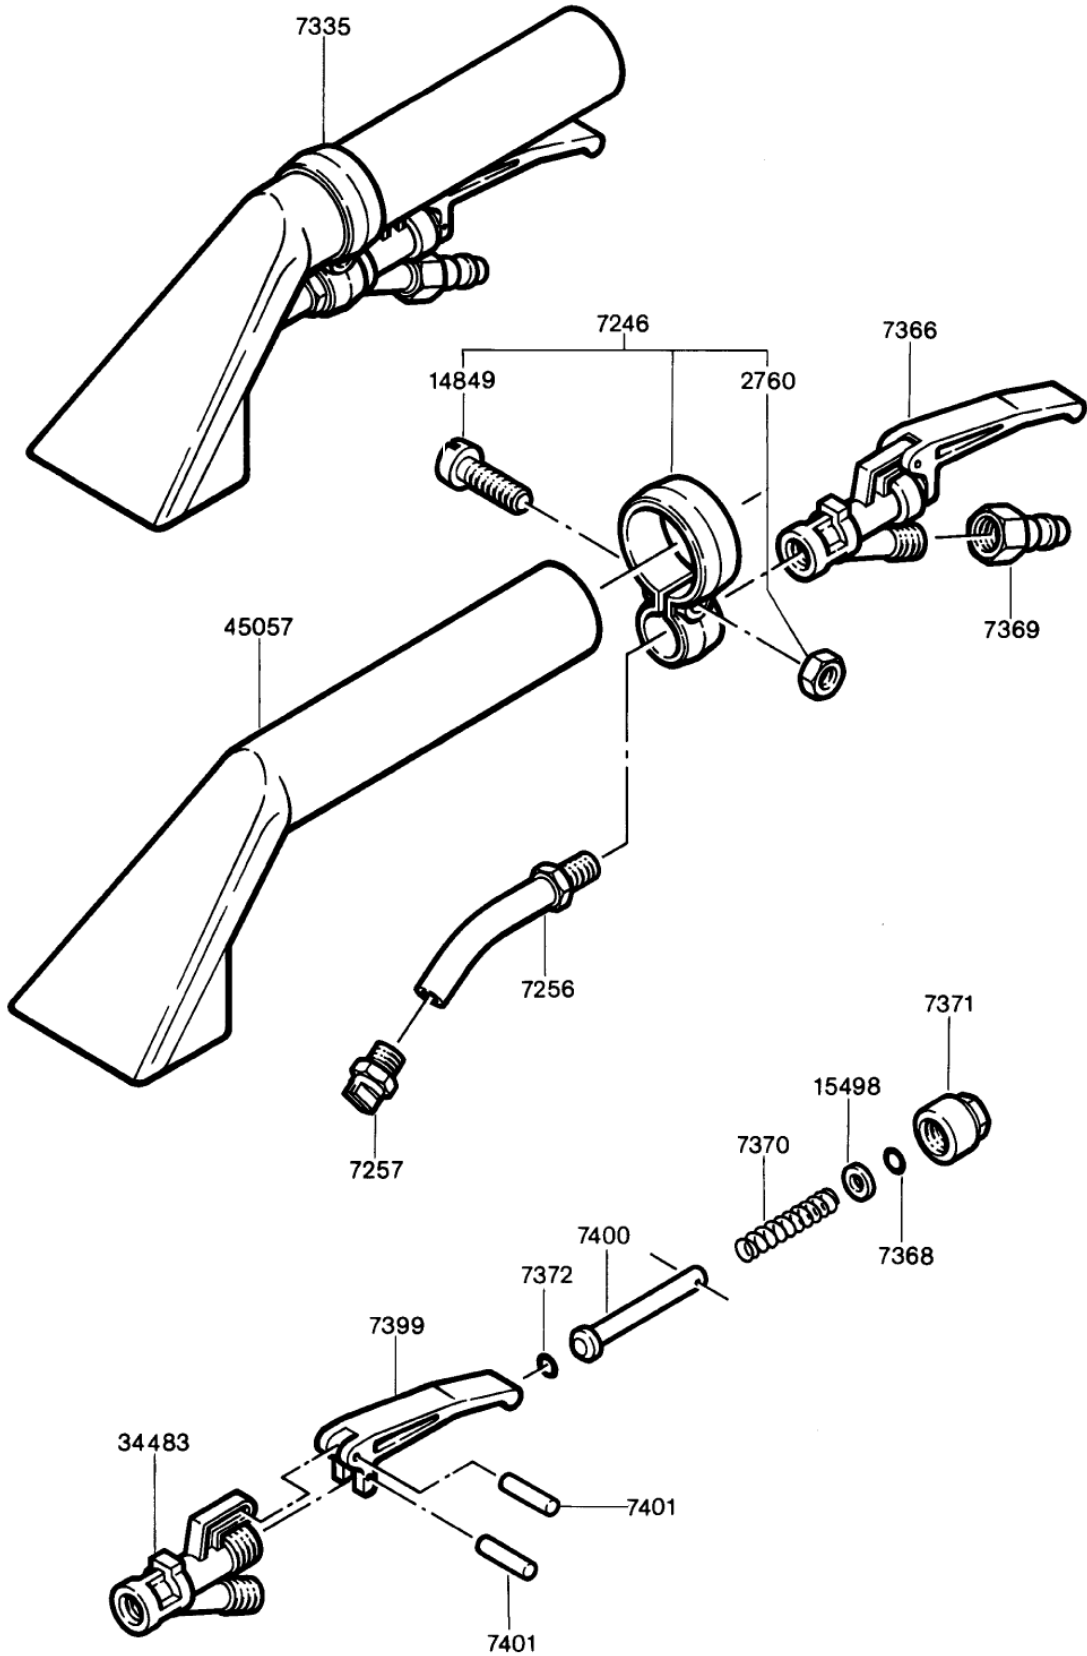

Summary

TW 1400 HD

12-04-2011

Part List ID
HANDAPDAPTER02

3

Summary

TW 1400 HD

12-04-2011

Part List ID
HANDAPDAPTER02

4

Pos	Part no.	Qty	Description	EAN
1	7335	1	UPHLSTRY ADPTR ALU	4005337073
3	7246	1	ADAPTOR PIPE CLIP AND SCR EW	4005337072
4	14849	1	CYLINDER SCREW M6X18 ISO 1207 ZN	4005337148
5	2760	1	HEXAGON NUT	4005337027
6	7366	1	PARTS FOR HAND ADAPTOR	4005337073
7	7369	1	TAPERED NIPPLE	4005337073
8	7257	1	SPRAY NOZZLE TW 1000	4005337072
9	7256	1	NOZZLE PIPE WITH DOUBLE N IPPLE	4005337072
10	34483	1	VALVE BODY	4005337344
11	7399	1	LEVER	4005337073
12	7401	1	PIN	4005337074
13	7401	1	PIN	4005337074
15	7400	1	VALVE PIN	4005337074
16	7370	1	SPRING	4005337073
17	15498	1	SCREW 5,3X1,0 A 125	4005337154
18	7368	1	O-RING 5X2	4005337073
19	7371	1	CAP NUT	4005337073