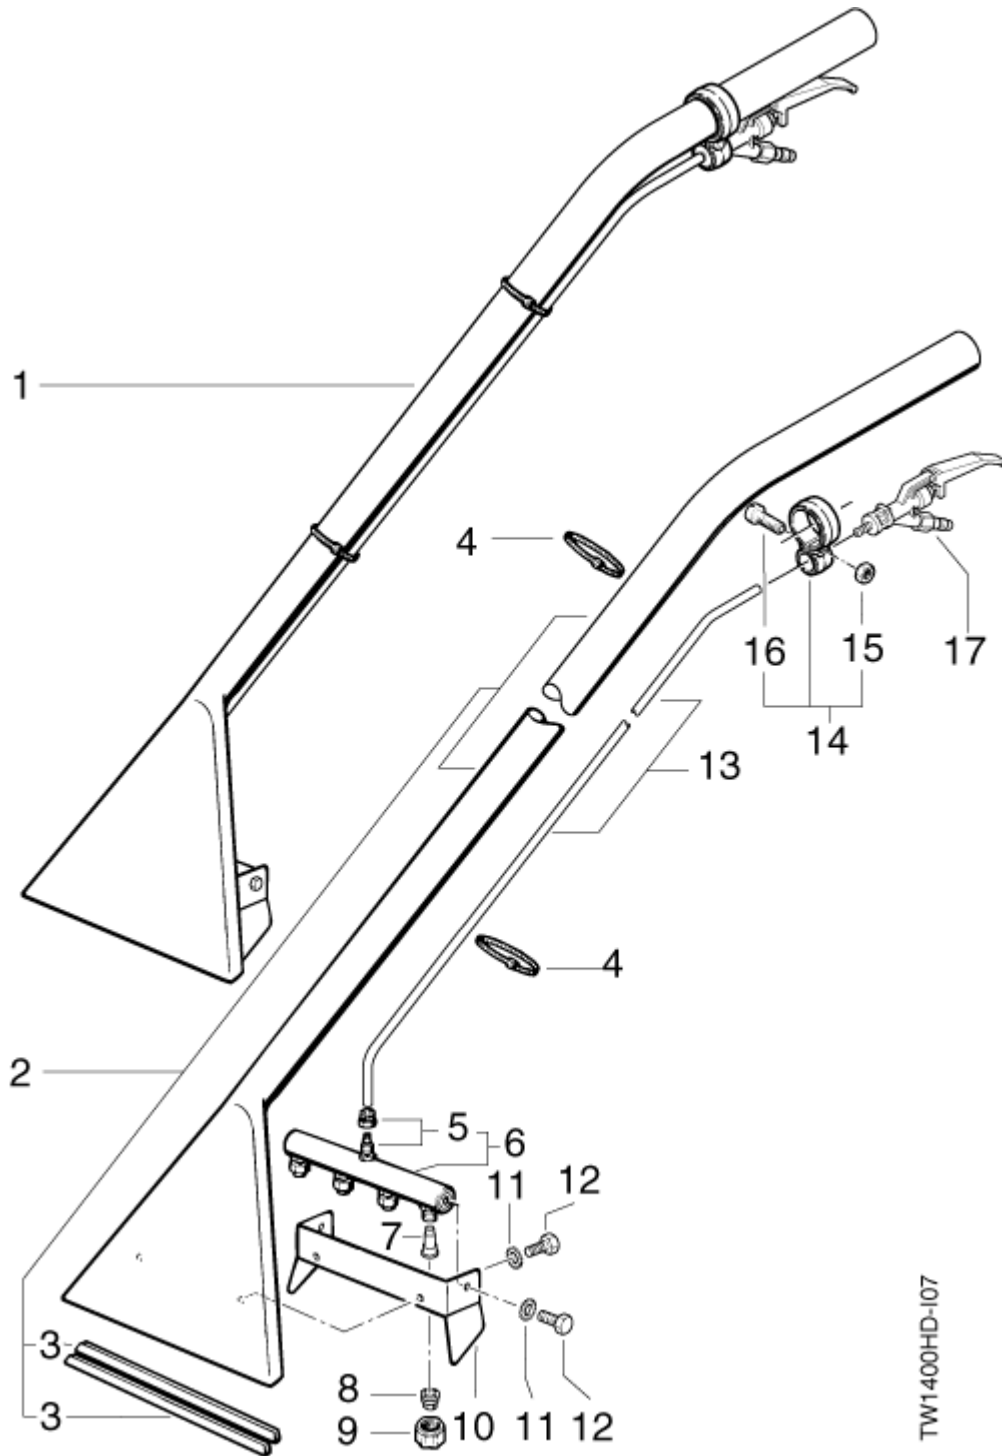

Accessories - carpet adapter

TW 1400 HD

12-04-2011

Part List ID
TW1400HD07

17

TW1400HD-I07

Accessories - carpet adapter

TW 1400 HD

12-04-2011

Part List ID
TW1400HD07

18

Pos	Part no.	Qty	Description	EAN
1	15747	1	CARPET ADAPTER ALU 30CM	4005337157
2	7449	1	TUBE WITH NOZZLE, ALU	4005337074
3	7450	2	SLIDE RAIL 275 MM	4005337074
4	8819	2	CABLE TIES	4005337088
5	46332	1	SCREW R1/8"XD6 SW14 F	4005337463
6	7451	1	DISTRIBUTOR TUBE	4005337074
7	7452	4	RETURN INLET	4005337074
8	7453	4	SPRAY NOZZLE	4005337074
9	30704	4	UNION NUT	4005337307
10	7446	1	SAFETY COVER	4005337074
11	7062	4	WASHER	4005337070
12	34352	4	HEX. SCREW M6X8 ISO 4017 ZN	4005337343
13	7448	1	HOSE	4005337074
14	7246	1	ADAPTOR PIPE CLIP AND SCR EW	4005337072
15	2760	1	HEXAGON NUT	4005337027
16	14849	1	CYLINDER SCREW M5X18 ISO 1207 ZN	4005337148
17	7379	1	TRIGGER (HAND TOOL) WAS 7 258	4005337073