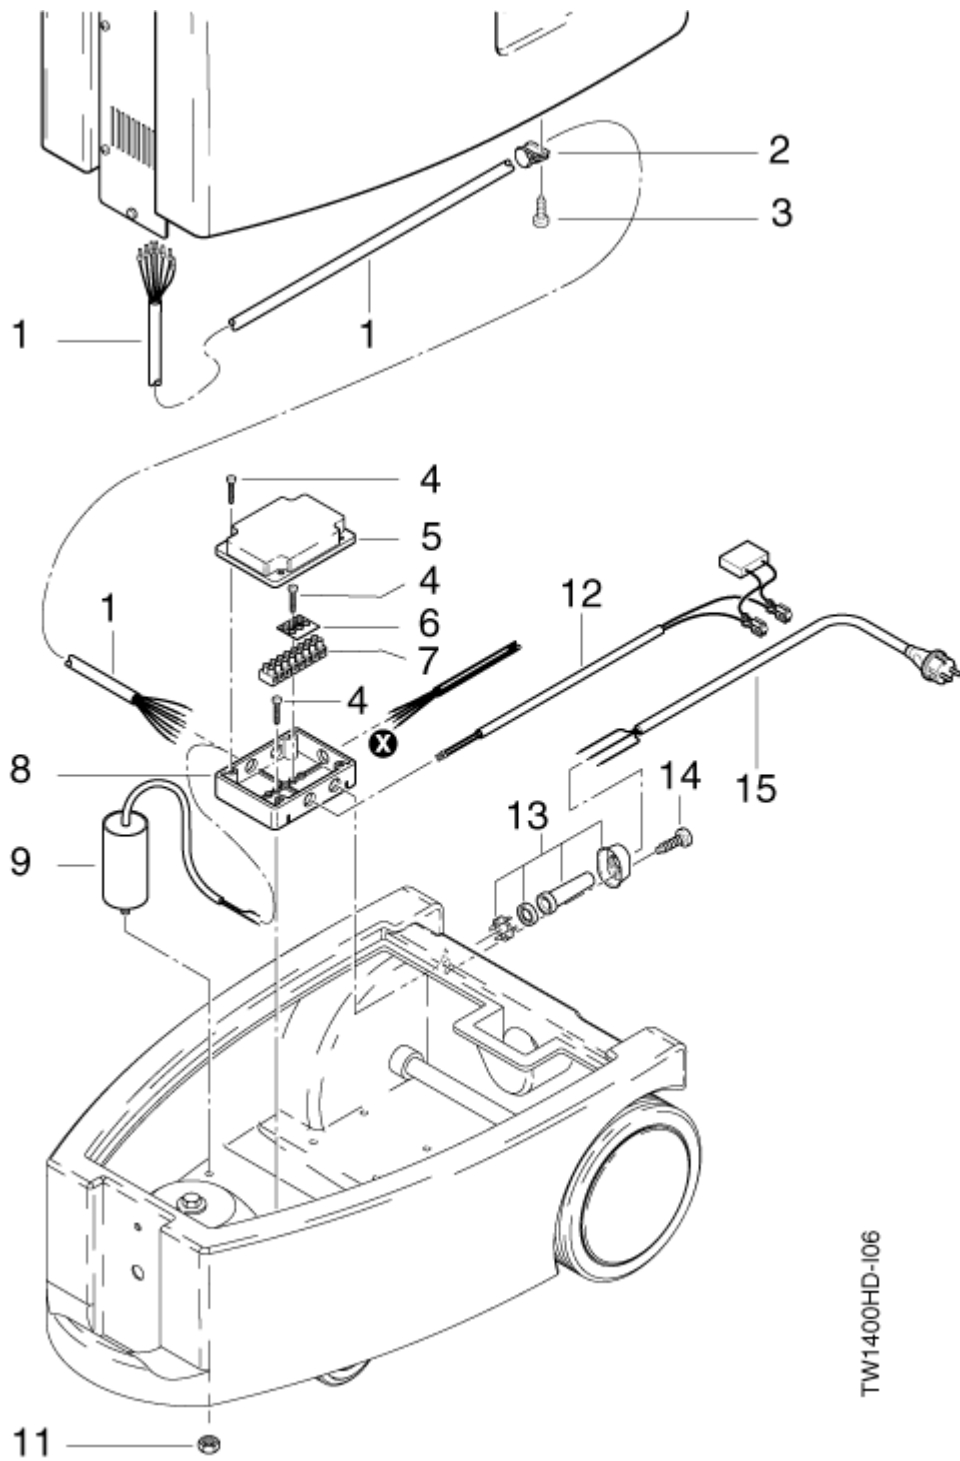

* NOTE: PLEASE INDICATE LENGTHS IN METRES WHEN ORDERING

Switch box, power cord

TW 1400 HD

12-04-2011

Part List ID
TW1400HD06

15

TW1400HD-106

Switch box, power cord

TW 1400 HD

12-04-2011

Part List ID
TW1400HD06

16

| Pos | Part no. | Qty | Description | EAN |
|-----|-----------|-----|---|------------|
| 1 | 303000090 | 1 | CABLE TREE 6X1,0X1600 | 4005337675 |
| 2 | 64335 | 2 | HOLDER | 4005337643 |
| 3 | 2780 | 2 | BOLTS | 4005337027 |
| 4 | 18086 | 6 | SCREW | 4005337180 |
| 5 | 60032 | 1 | COVER DISTRIBUTION BOX | 4005337600 |
| 6 | 7146 | 1 | LABEL | 4005337071 |
| 7 | 12070 | 1 | TAKE OFF BOX | 4005337120 |
| 8 | 303000036 | 1 | SWITCH BOX | 4005337675 |
| 9 | 303000087 | 1 | CAPACITOR 10MICRONF 420V | 4005337675 |
| 11 | 3136 | 1 | NUT M6 ZINC C | 4005337031 |
| 12 | 303000042 | 1 | CABLE 2X1X320 | 4005337675 |
| 13 | 63600 | 1 | STRAIN RELIEF CLAMP WITH | 4005337636 |
| 14 | 29903 | 2 | TREAD-CUTTING SCREW 3.5X25 C-H ISO 7049 | 4005337299 |