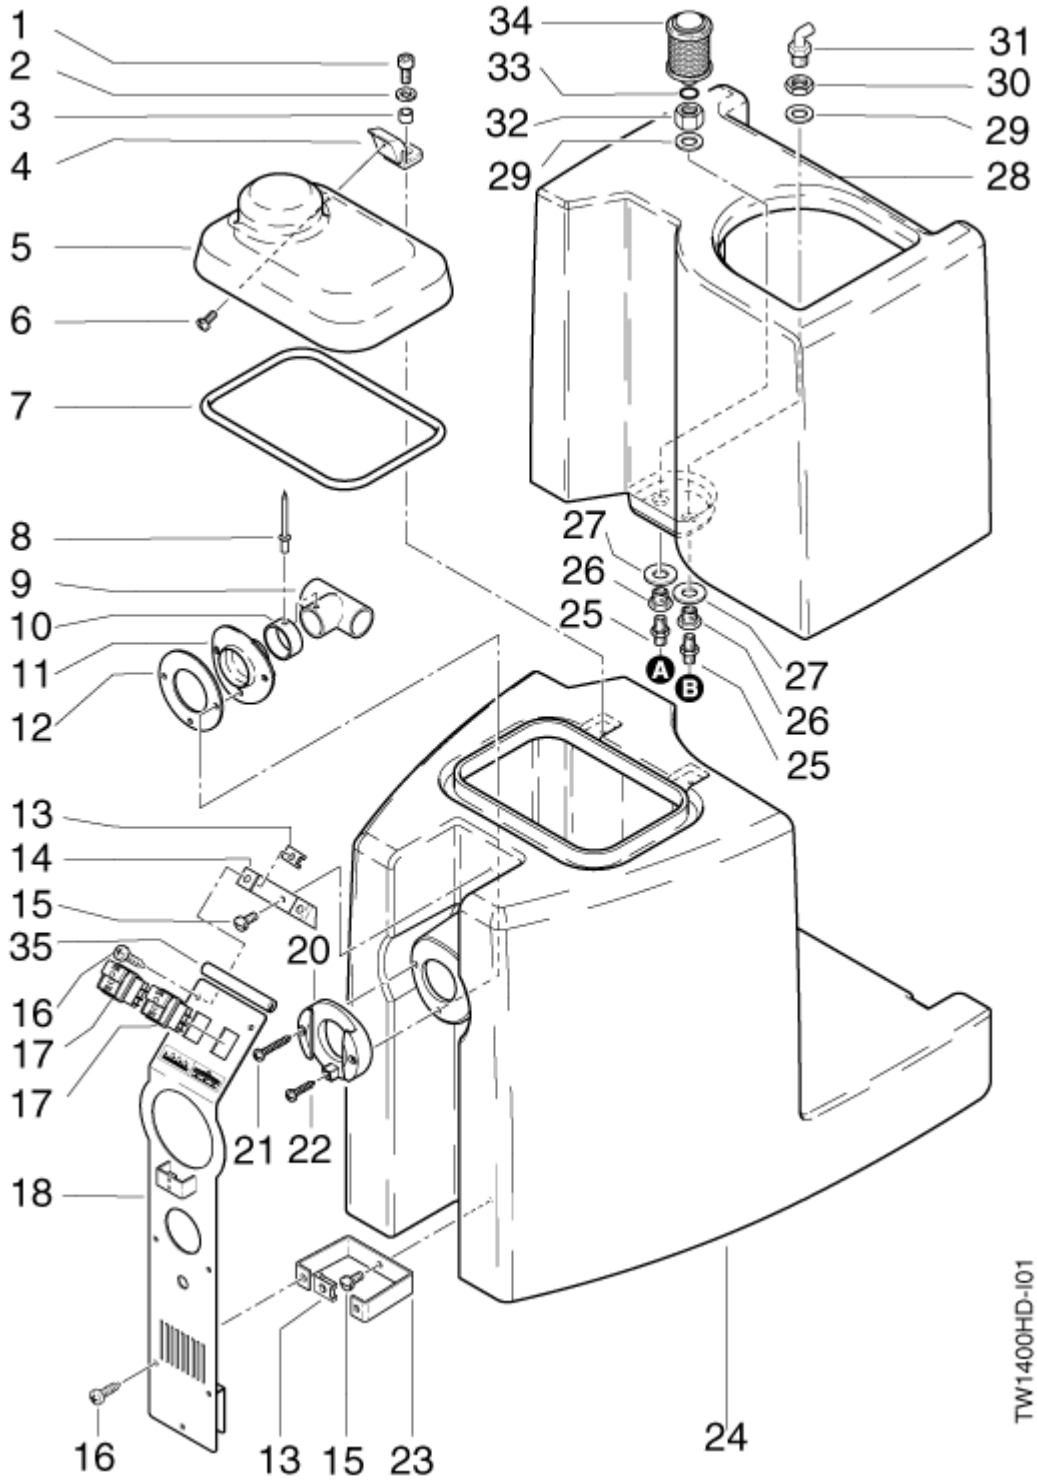

Container

TW 1400 HD

12-04-2011

Part List ID
TW1400HD01

5

TW1400HD-I01

Container

TW 1400 HD

12-04-2011

Part List ID
TW1400HD01

6

Pos	Part no.	Qty	Description	EAN
1	9795	2	CHEESE HEAD SCREW	4005337097
2	2764	2	DISC WAS 9323	4005337027
3	303000022	2	SPACER PIECE 7X5X5	4005337675
4	63728	1	HINGE	4005337637
5	303000013	1	COVER	4005337675
6	6350	2	SPRING	4005337063
7	63727	1	GASKET	4005337637
8	6714	1	BLIND RIVET	4005337067
9	303000066	1	T-FORMED PIECE DN 32	4005337675
10	303000065	1	CONNECTING SOCKET DN 40	4005337675
11	303000074	1	DEFLECTOR D85X26	4005337675
12	303000019	1	GASKET D92X48X2	4005337675
13	7293	6	HOSE CLIP	4005337072
14	303000063	1	BRACKET 2X21X34X100	4005337675
15	2780	3	BOLTS	4005337027
16	9221	6	SCREW -	4005337092
17	303000058	2	SWITCH	4005337675
18	303000071	1	COVERING PLATE 525X126X94	4005337675
20	303000018	1	FITTING DN36	4005337675
21	40108	2	TREAD-CUTTING SCREW 4.8X32 F-H ISO 7049	4005337401
22	1814276	1	SCREW	5701715031
23	303000064	2	HOLDER 3X24X78X105	4005337675
24	303000073	1	WASTE WATER TANK	4005337675
25	7441	2	NIPPLE A -	4005337074
26	15629	2	COUPLING	4005337156
27	28134	2	WASHER	4005337281
28	303000072	1	CLEAN WATER TANK	4005337675
29	7279	2	PACKING RING	4005337072
30	7393	1	HEXAGONAL NUT	4005337073
31	303000081	1	DISCHARGE ANGLE	4005337675
32	7490	1	NUT 3/8 WITH O-RING	4005337074
33	42779	1	O-RING	4005337427
34	15751	1	FILTER	4005337157
35	303000317	1	EDGE PROTECTION D11X94	4005337057