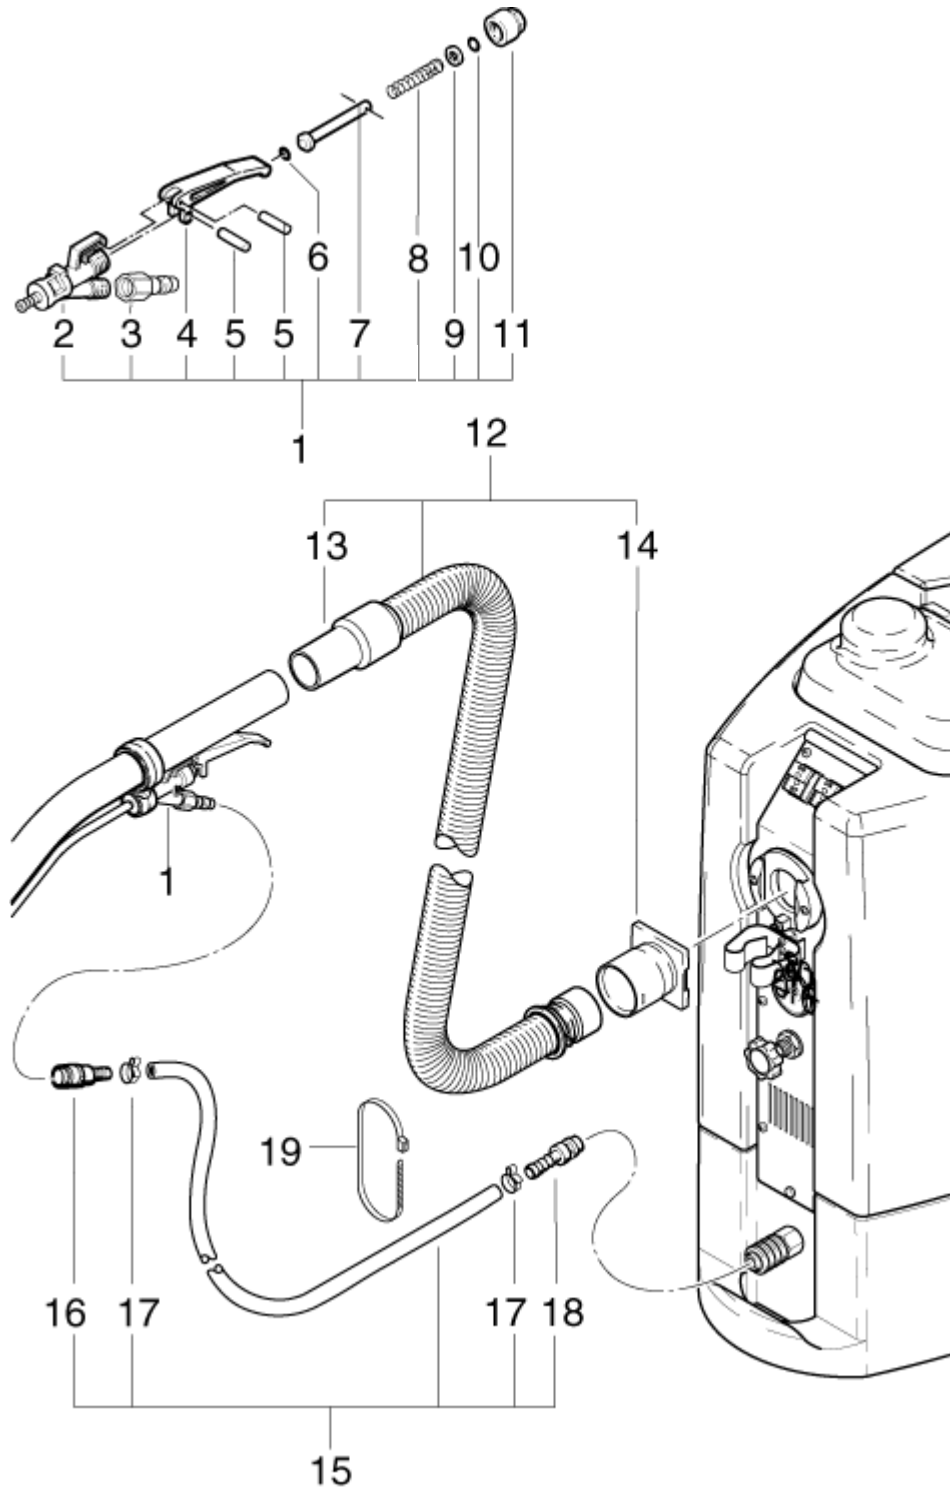

Accessories

TW 1400 HD

12-04-2011

Part List ID
TW1400HD08

19

TW1400HD-108

Accessories

TW 1400 HD

12-04-2011

Part List ID
TW1400HD08

20

Pos	Part no.	Qty	Description	EAN
1	7379	1	TRIGGER (HAND TOOL) WAS 7 258	4005337073
2	34482	1	VALVE BODY	4005337344
3	7369	1	TAPERED NIPPLE	4005337073
4	7399	1	LEVER	4005337073
5	7401	2	PIN	4005337074
6	32142	1	O-RING	4005337321
7	7400	1	VALVE PIN	4005337074
8	7370	1	SPRING	4005337073
9	2763	1	WASHER WAS 34987	4005337027
10	7368	1	O-RING 5X2	4005337073
11	7371	1	CAP NUT	4005337073
12	303000046	1	SUCTION HOSE DN38 CPL.	4005337675
13	7456	1	HOSE SLEEVE 38	4005337074
14	303000089	1	HOSE SLEEVE DN36	4005337675
15	303000047	1	SPRAYING HOSE D8X4 L 4M	4005337675
16	7238	1	COUPLING	4005337072
17	7239	2	HOSE CLIP	4005337072
18	7241	1	CONNECTING NIPPLE	4005337072
19	8819	3	CABLE TIES	4005337088