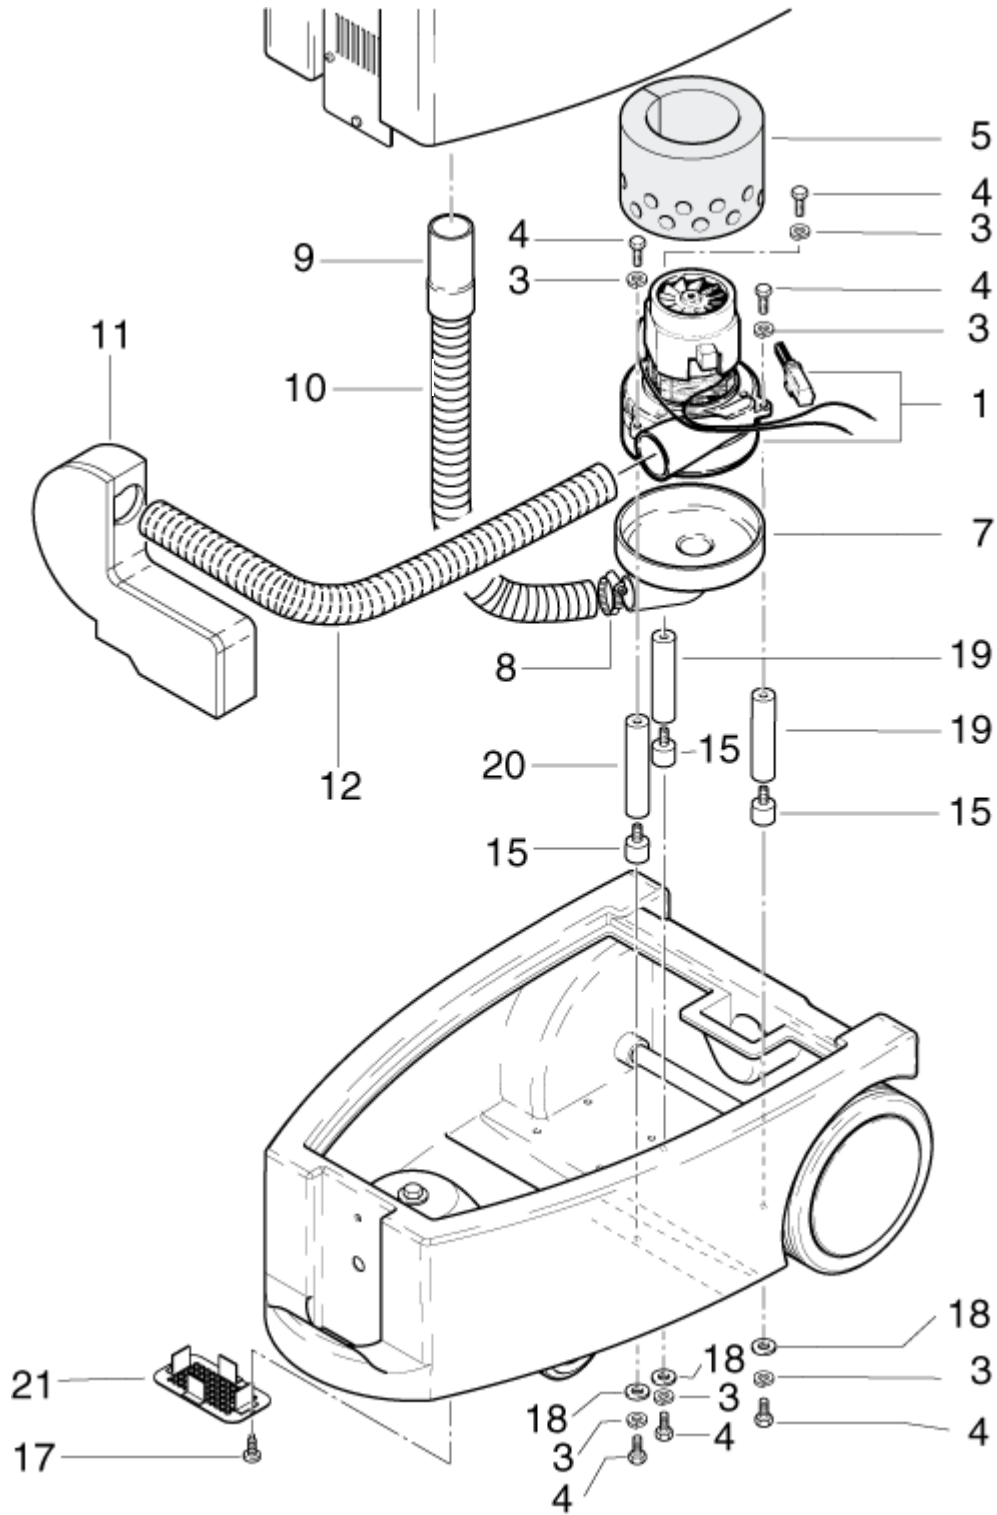

Motor

TW 1400 HD

12-04-2011

Part List ID
TW1400HD05

13

TW1400HD-I05

Motor

TW 1400 HD

12-04-2011

Part List ID
TW1400HD05

14

Pos	Part no.	Qty	Description	EAN
1	303000083	1	VACUUM MOTOR	4005337675
3	7062	6	WASHER	4005337070
4	8917	6	RETAINER PLATE	4005337089
5	27465	1	SOUND ABSORBER	4005337274
7	303000351	1	CONNECTION CAP	4005337058
8	7061	1	HOSE CLIP Ø 32-50	4005337070
9	14682	1	CONNECTING SLEEVE WAS 616 2	4005337146
10	303000057	1	SUCTION HOSE	* SEE NOTE 4005337675
11	303000076	1	SOUND ABSORBER	4005337675
12	303000057	1	SUCTION HOSE	* SEE NOTE 4005337675
15	34960	3	ANTI VIBRATION DAMPER D2	4005337349
17	8956	2	TREAD-CUTTING SCREW 3.9X9.5 C ISO 1481 Z	4005337089
18	2766	3	DISC	4005337027
19	303000311	2	DISTANT PIECE D18X93	4005337057
20	303000310	1	DISTANT PIECE D18X101	4005337056
21	303000313	1	AIR GRILLE 136X75X30	4005337058

* NOTE: PLEASE INDICATE LENGTHS IN METRES WHEN ORDERING