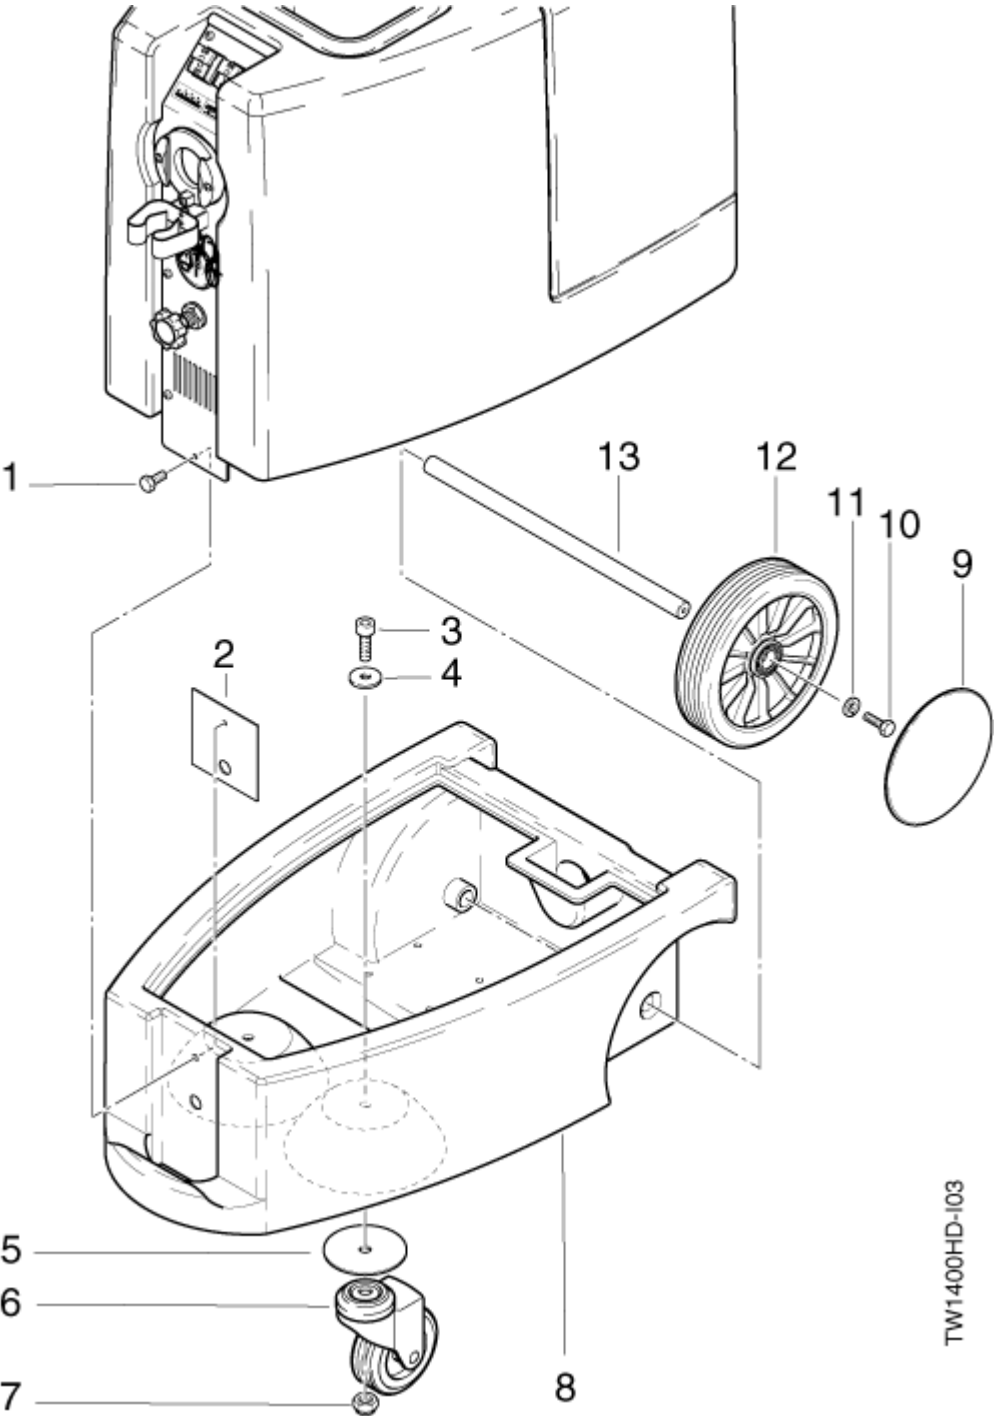

Chassis, wheels

TW 1400 HD

12-04-2011

Part List ID
TW1400HD03

9

TW1400HD-103

Chassis, wheels

TW 1400 HD

12-04-2011

Part List ID
TW1400HD03

10

Pos	Part no.	Qty	Description	EAN
1	2752	1	BOLT	4005337027
2	303000312	1	PLATE 2,0X100X100	4005337057
3	4829	2	HEX. SCREW M10X45 ISO 4017 ZN	4005337048
4	4827	2	DISC	4005337048
5	303000309	4	WASHER 13,0X90X3	4005337056
6	303000088	2	GUIDE ROLLER D100	4005337675
7	8952	2	NUT	4005337089
8	303000091	1	BASE FRAME	4005337675
9	67047	2	WHEEL HUB CAP (BLUE)	4005337670
10	8917	2	RETAINER PLATE	4005337089
11	44949	2	WASHER 6X2,8	4005337449
12	61782	2	WHEEL 230	4005337617
13	303000308	1	AXLE D20X396	4005337057