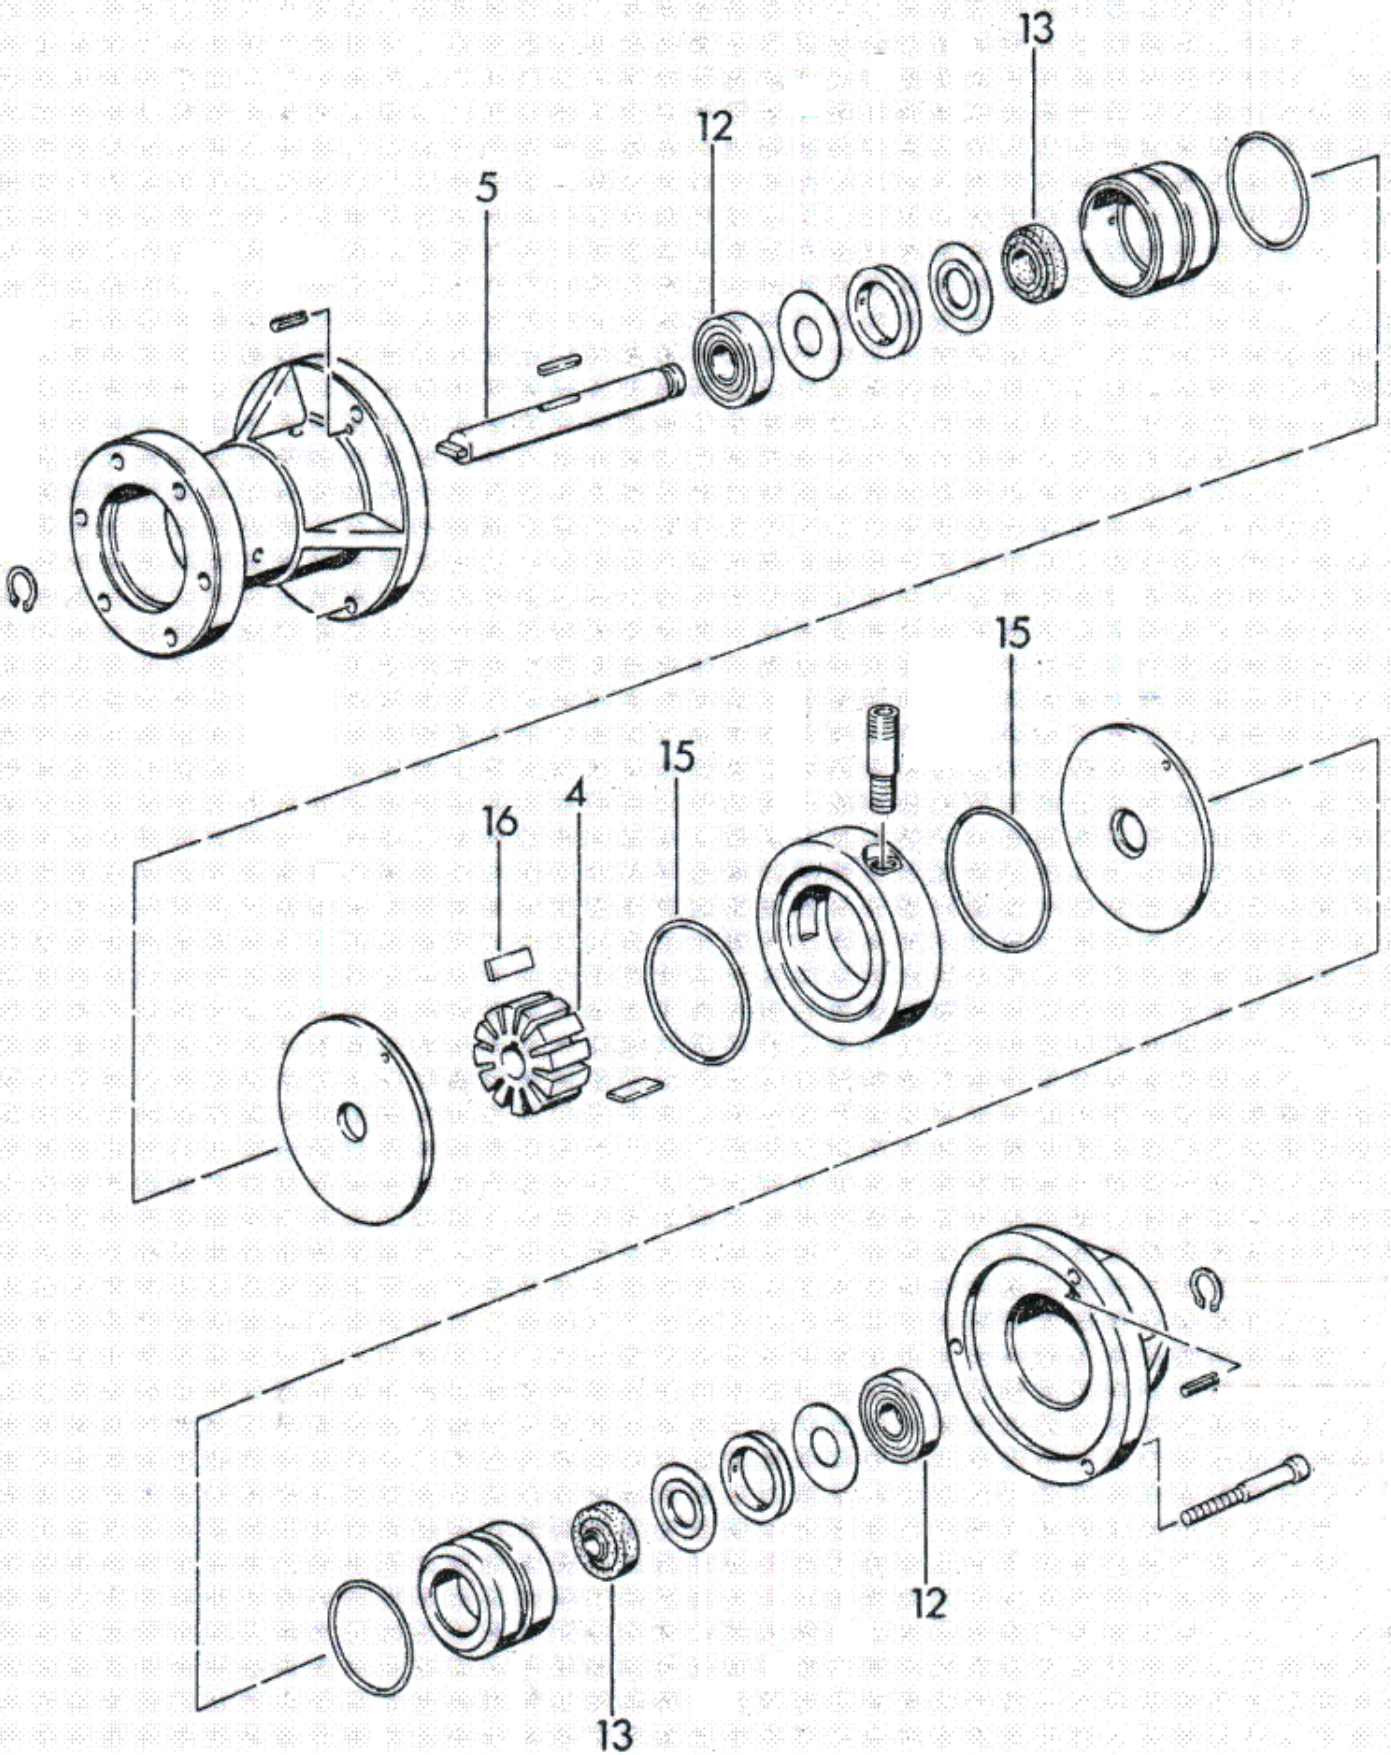

Pump 7463

TW 1400 HD

12-04-2011

Part List ID
TW1400HD021

21

Pump 7463

TW 1400 HD

12-04-2011

Part List ID
TW1400HD021

22

Pos	Part no.	Qty	Description	EAN
4	30592	1	RUNNER	4005337305
5	30594	1	SHAFT	4005337305
12	30595	2	BALL BEARING	4005337305
13	30597	2	SHAFT SEAL	4005337305
15	30598	2	O-RING	4005337305
16	30596	12	CARBON SLIDER	4005337305