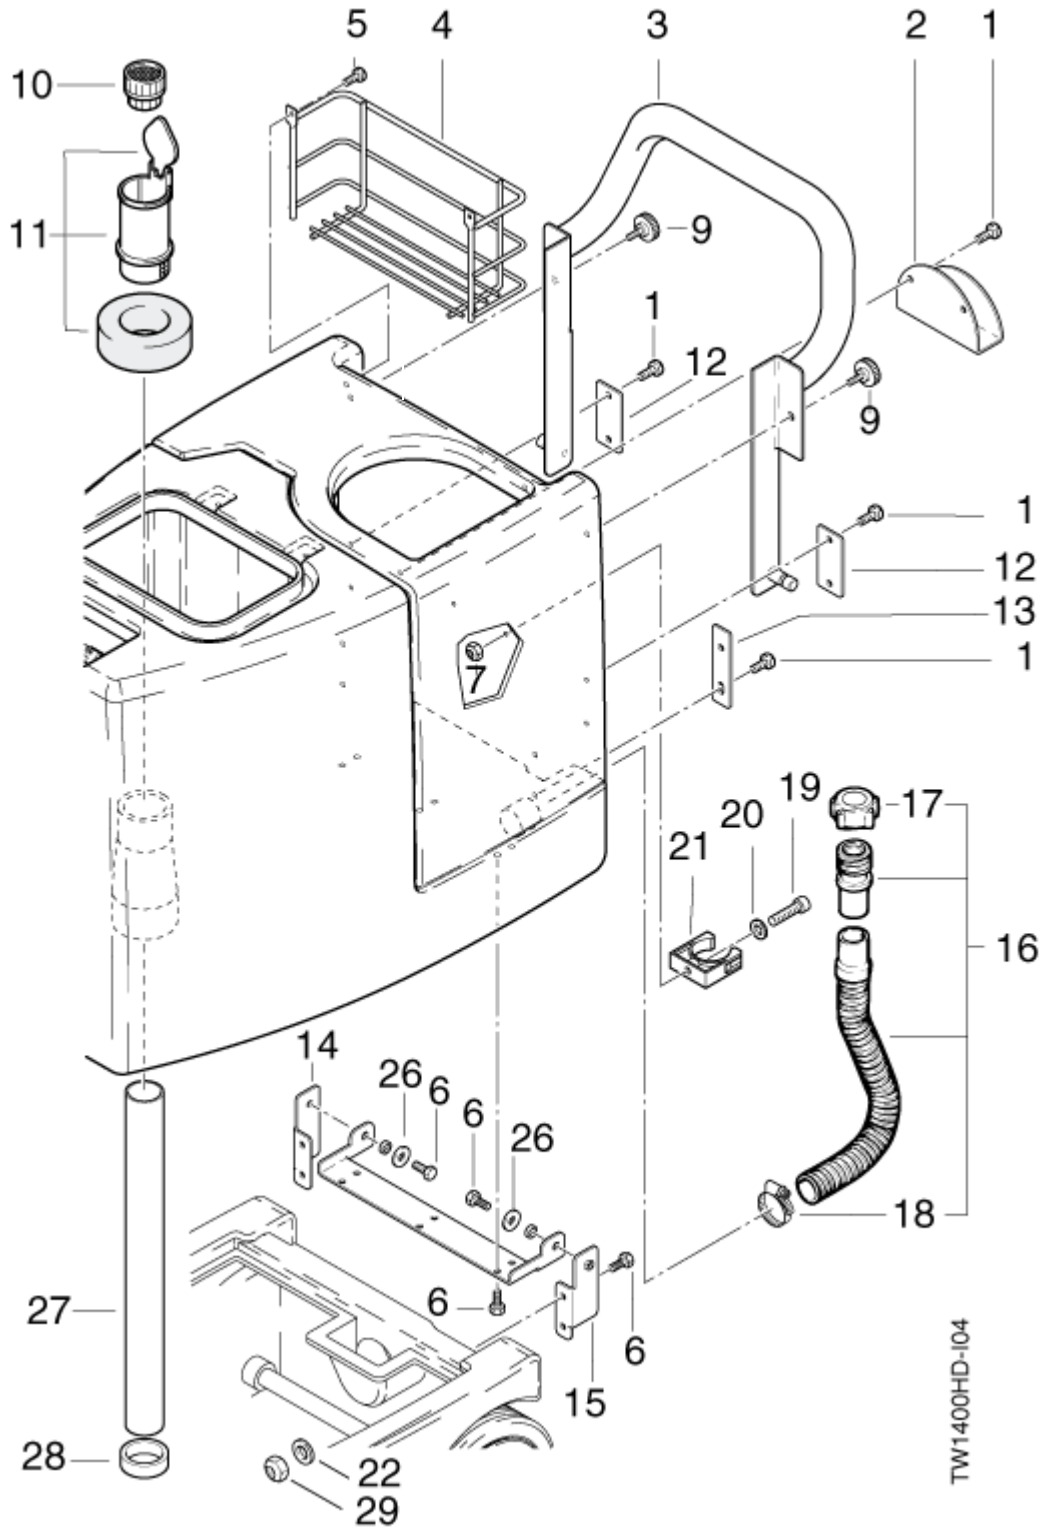

Bow

TW 1400 HD

12-04-2011

Part List ID
TW1400HD04

11

TW1400HD-104

Bow

TW 1400 HD

12-04-2011

Part List ID
TW1400HD04

12

Pos	Part no.	Qty	Description	EAN
1	3913	10	BOLT	4005337039
2	303000069	1	CABLE SUPPORT	4005337675
3	303000067	1	BOW	4005337675
4	303000068	1	BASKET	4005337675
5	3288	2	SCREW	4005337032
6	8917	12	RETAINER PLATE	4005337089
7	7417	1	HEXAGON NUT	4005337074
9	909100064	2	STAR HANDLE M6X15	4005337679
10	7203	1	VACUUM PIPE FILTER	4005337072
11	303000086	1	FLOAT COMPL.	4005337675
12	303000522	2	BRACKET 2X76X34	4005337084
13	303000314	2	HOLDER 3,0X98X25	4005337057
14	303000316	1	HINGE RIGHT 105X39X28	4005337057
15	303000315	1	HINGE LEFT 105X39X28	4005337058
16	44937	1	DIRTY WATER HOSE	4005337449
17	40041	1	HOSE SOCKET CAP	4005337400
18	1042	1	HOSE CLIP D25-40	4005337673
19	10369	1	INT HEXAGONAL BOLT	4005337103
20	2763	1	WASHER WAS 34987	4005337027
21	7286	1	HOLDING CLAMP	4005337072
22	2764	4	DISC WAS 9323	4005337027
26	2764	2	DISC WAS 9323	4005337027
27	303000078	1	SUCTION TUBE D40X2X525	4005337675
28	303000079	1	GUIDE SLEEVE D48X40X30	4005337675
29	11619	4	NUT	4005337116