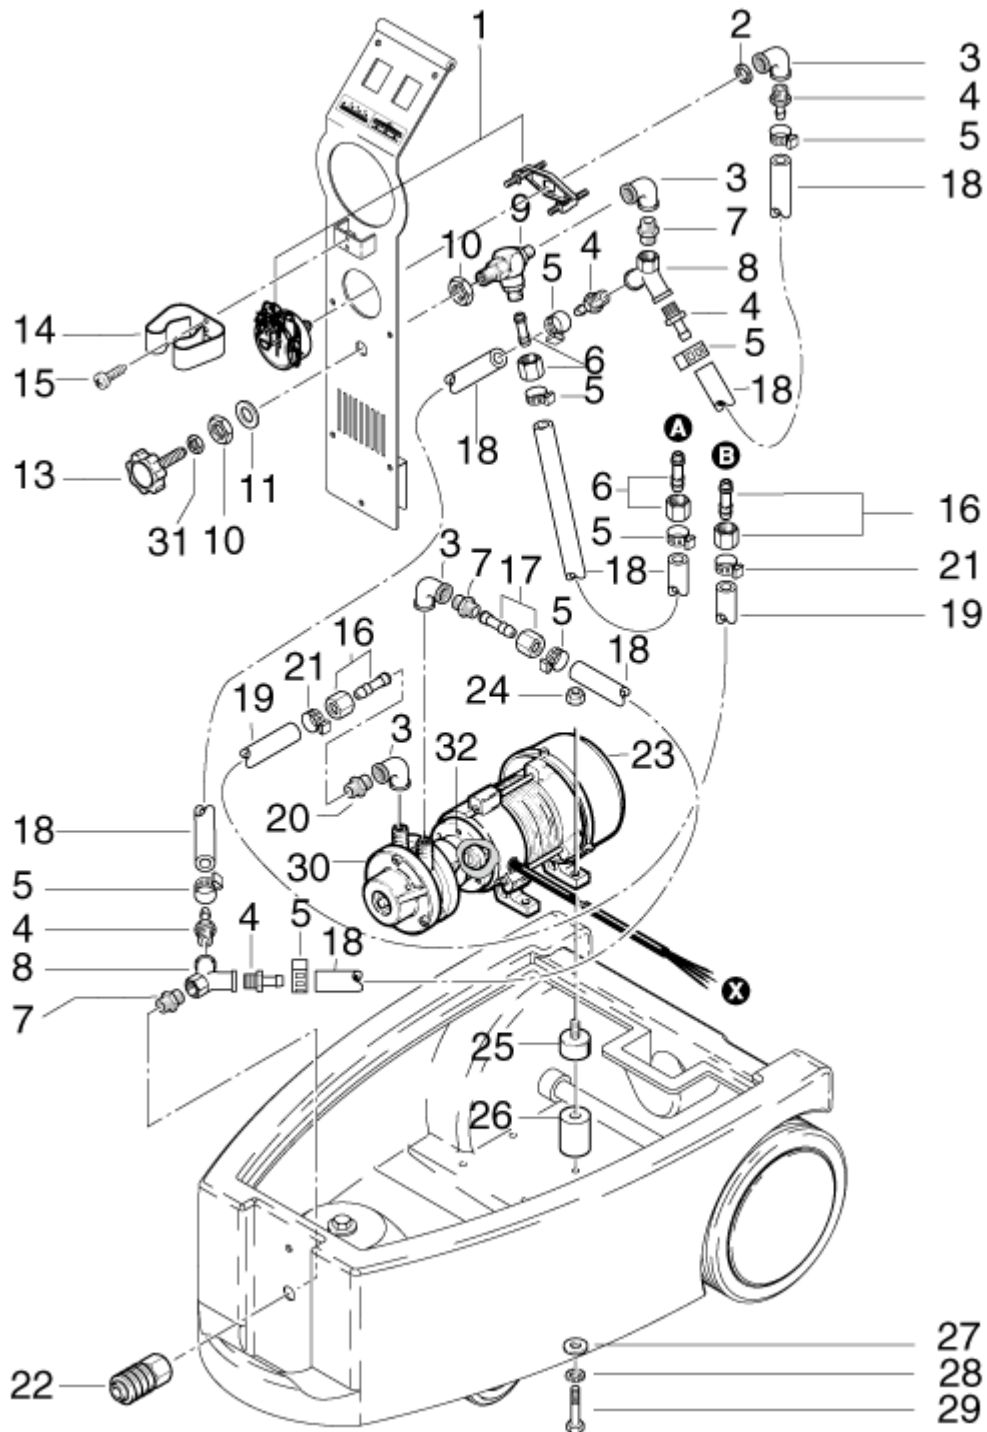

Pump

TW 1400 HD

12-04-2011

Part List ID
TW1400HD02

7

TW1400HD-102

Pump

TW 1400 HD

12-04-2011

Part List ID
TW1400HD02

8

Pos	Part no.	Qty	Description	EAN
1	7478	1	MANOMETER 0-16	4005337074
2	16607	1	HEXAGON RING	4005337166
3	7461	4	ANGLE I 1/4-1/4	4005337074
4	60820	5	HOSE NOZZLE	4005337608
5	9262	8	HOSE CLIP 12-20	4005337092
6	7355	2	HOSE NIPPLE	4005337073
7	7441	2	NIPPLE A -	4005337074
8	303000077	2	Y-PIECE 1/4	4005337675
9	7477	1	VALVE	4005337074
10	7393	1	HEXAGONAL NUT	4005337073
11	7476	1	WASHER	4005337074
13	7475	1	ROTARY KNOB	4005337074
14	303000085	1	BRACKET F. FLOORADAPTOR T	4005337675
15	3288	2	SCREW	4005337032
16	15722	2	HOSE LINER D10 G3/8	4005337157
17	7430	1	HOSE NOZZLE D8 G1/4	4005337074
18	5206370	1	HOSE D8X3	PLEASE INDICATE LENGTHS IN METRES WHEN ORDERING
19	15723	1	HOSE D10X420	4005337157
20	15629	1	COUPLING	4005337156
21	9262	2	HOSE CLIP 12-20	4005337092
22	303000252	1	COUPLING IG 1/4"	4005337029
23	7465	1	ELECTRIC MOTOR	4005337074
24	11619	4	NUT	4005337116
25	34960	4	ANTI VIBRATION DAMPER D2	4005337349
26	303000080	4	DISTANCE PIECE D18X6,7X30	4005337675
27	7062	4	WASHER	4005337070
28	2764	4	DISC WAS 9323	4005337027
29	17749	4	HEXAGON HEAD CAP SCREW	4005337177
30	30592	1	RUNNER	For pump 7463 4005337305
30	30594	1	SHAFT	For pump 7463 4005337305
30	30595	1	BALL BEARING	For pump 7463 4005337305
30	30596	1	CARBON SLIDER	For pump 7463 4005337305
30	30597	1	SHAFT SEAL	For pump 7463 4005337305
30	30598	1	O-RING	For pump 7463 4005337305
30	7463	1	SPRAY PUMP TW 1300/1400 HD	4005337074
31	2758	1	NUT	4005337027
32	7464	1	COUPLING	4005337074