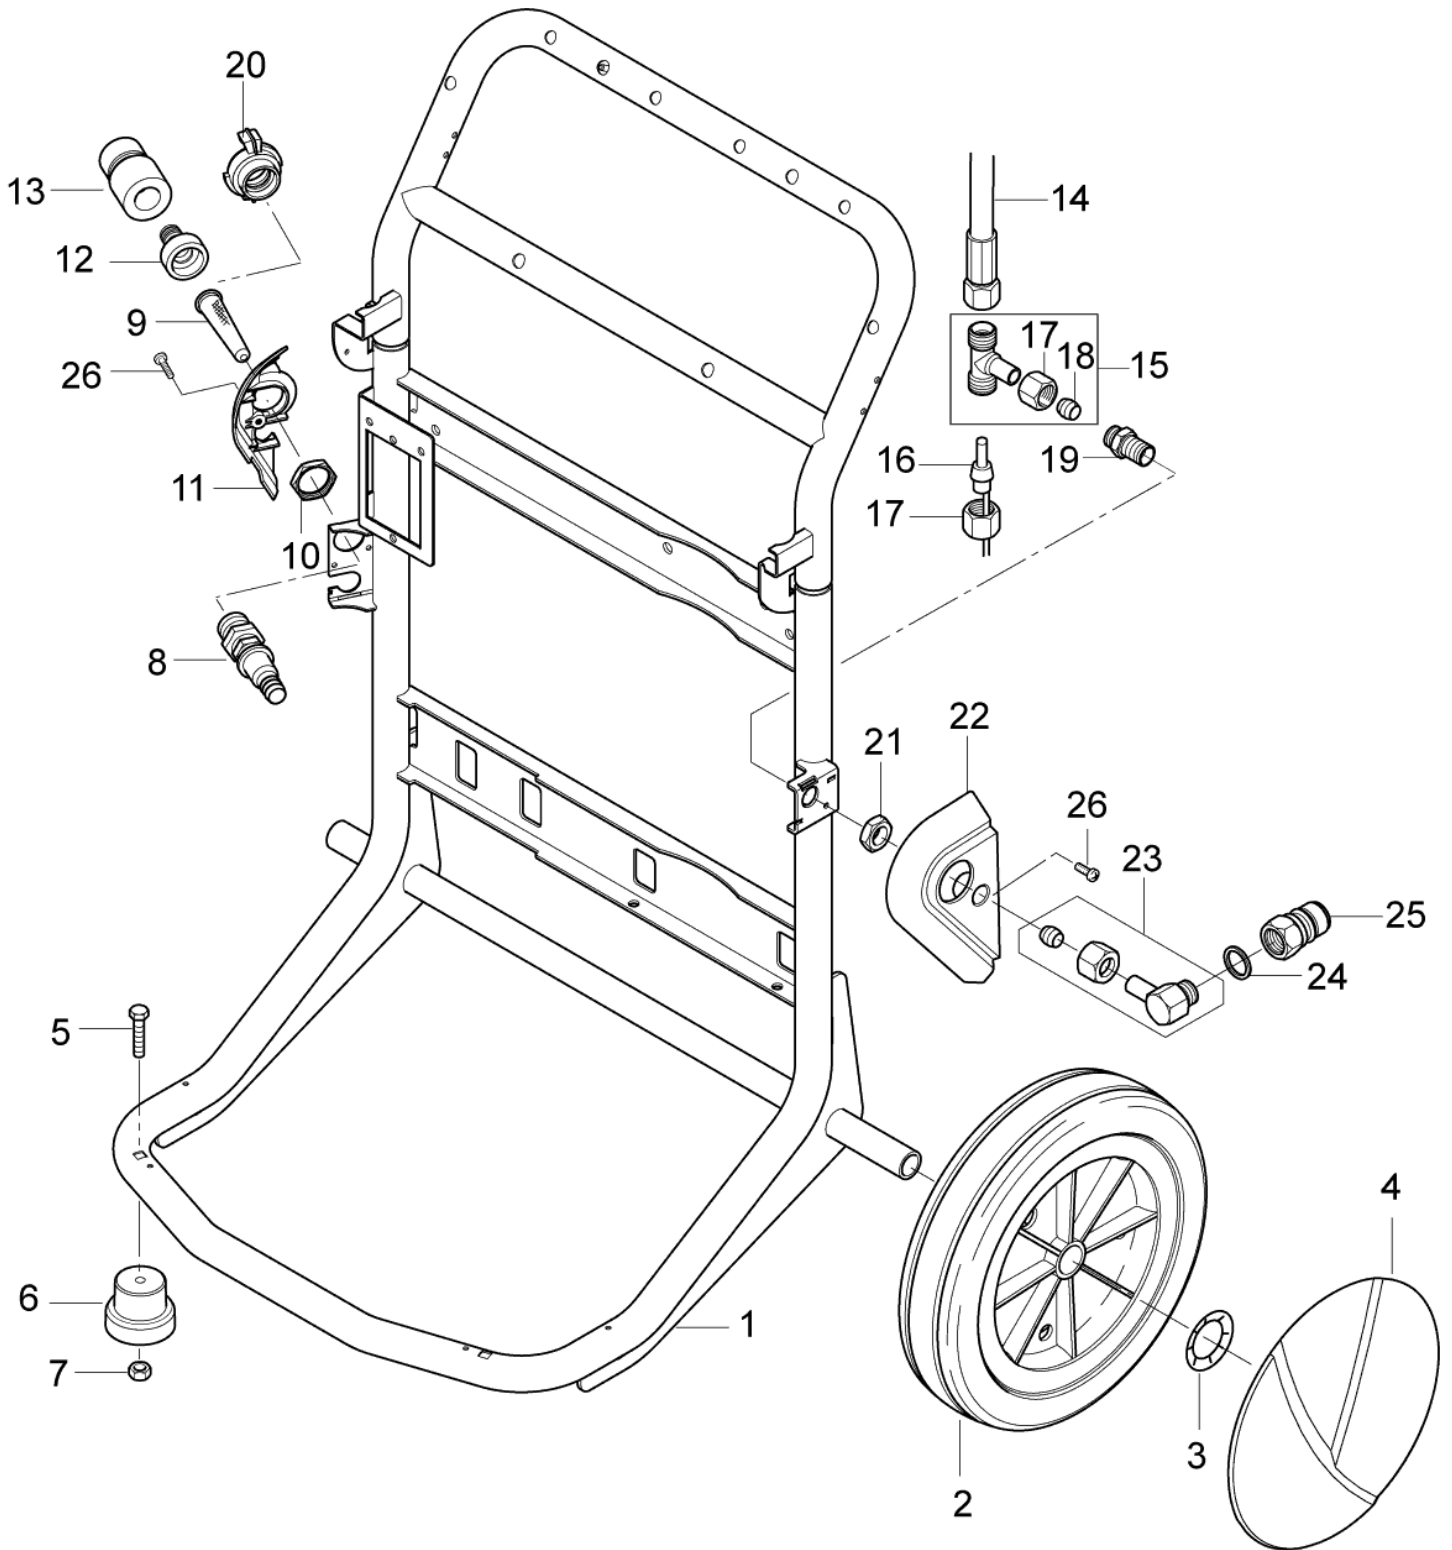

RAMME

NEPTUNE 1

10-12-2012

StyMiste ID
NEPTUNE202

5

RAMME

NEPTUNE 1

10-12-2012

StyMiste ID
NEPTUNE202

6

Pos	Vare nr.	Ant	Beskrivelse
1	101117742	1	Frame Cpl. NEPTUNE2
2	6184074	2	Kørehjul
3	46363	2	Låsering
4	301001077	2	Hjulkappe
5	101117745	2	M8 X 45 ISO 7380 FZB603
6	101117743	2	Gummifod
7	61467	2	Møtrik M8
8	6100937	1	Filterhus
9	6100941	1	Filter
10	1800341	1	"Kontramøtrik 3/4" "
11	101117679	1	COVER FOR INLET COMP
12	32541	1	Slangestuds
13	1602945	1	"Lynkobling 3/4" Lav tryk "
14	101117740	1	Højtryksslange, 295 Mm
15	101118093	1	T-FITTING M18 X 1.5 THREAD
16	101117741	1	Temp Sensor With Cable
17	1081	2	Tilslutningsmøtrik, Galv.
18	1080	1	Skæring, Galv.
19	101117744	1	Fitting For Outlet
20	1718	1	"Geka Threaded Fitting 3/ 4" I"
21	1803220	1	Kontramøtrik M18X1,5
22	101117680	1	COVER FOR OUTLET COMP
23	101117681	1	Angle Fitting Comp
24	1801075	1	"Tætningsskive 3/8" Rg "
25	1600493	1	"Lynkoblingsnippel 3/8" "
26	1803030	2	Maskinskrue M5X12