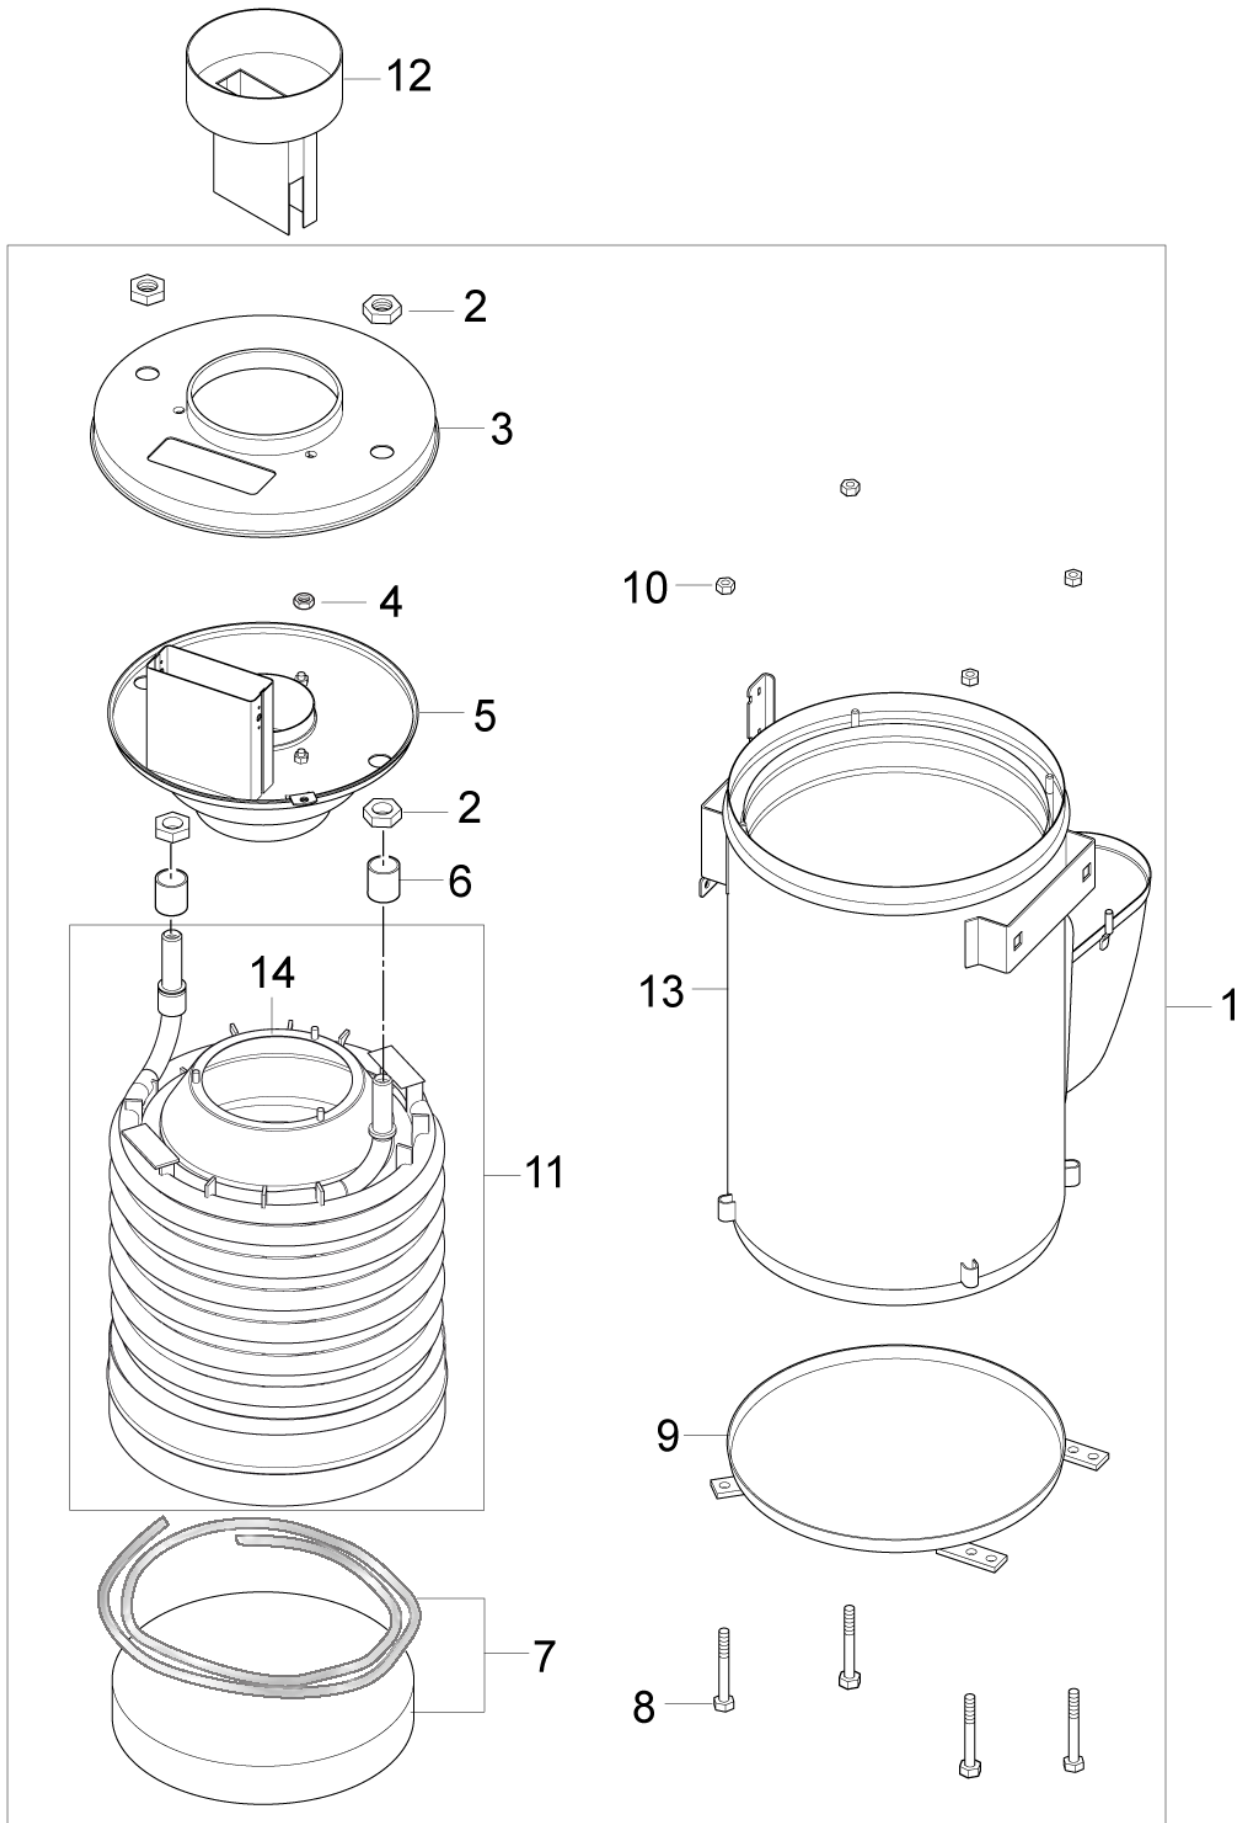

Heat exchanger

NEPTUNE 1

10-12-2012

StyMiste ID
NEPTUNE224

17

Heat exchanger

NEPTUNE 1

10-12-2012

StyMiste ID
NEPTUNE224

18

Pos	Vare nr.	Ant	Beskrivelse
1	101117754	1	Boiler N2
1	101117783	1	NEPTUNE 2 Boiler W. Stain Less Steel Coi accessory
2	7012	4	Møtrik
3	101117768	1	BOILER COVER OUTER
4	12263	4	HEXAGON NUT M6
5	101117767	1	BOILER COVER INNER
6	301000582	2	BUSHING Ø22X1.5X24
7	101117684	1	Isolation Kit NEPTUNE 2
8	3453	4	SCREW M8X60
9	101117755	1	BOTTOM COVER BOILER
10	2758	4	HEXAGON NUT M8
11	101117790	1	Coil For N2 Boiler
11	107145351	1	STAINLESS COIL accessory
12	107145328	1	Skorstens-Adapter accessory
13	101117916	1	Boiler Jacket
14	31000527	1	SHIELDING CONE FOR BOILER N2