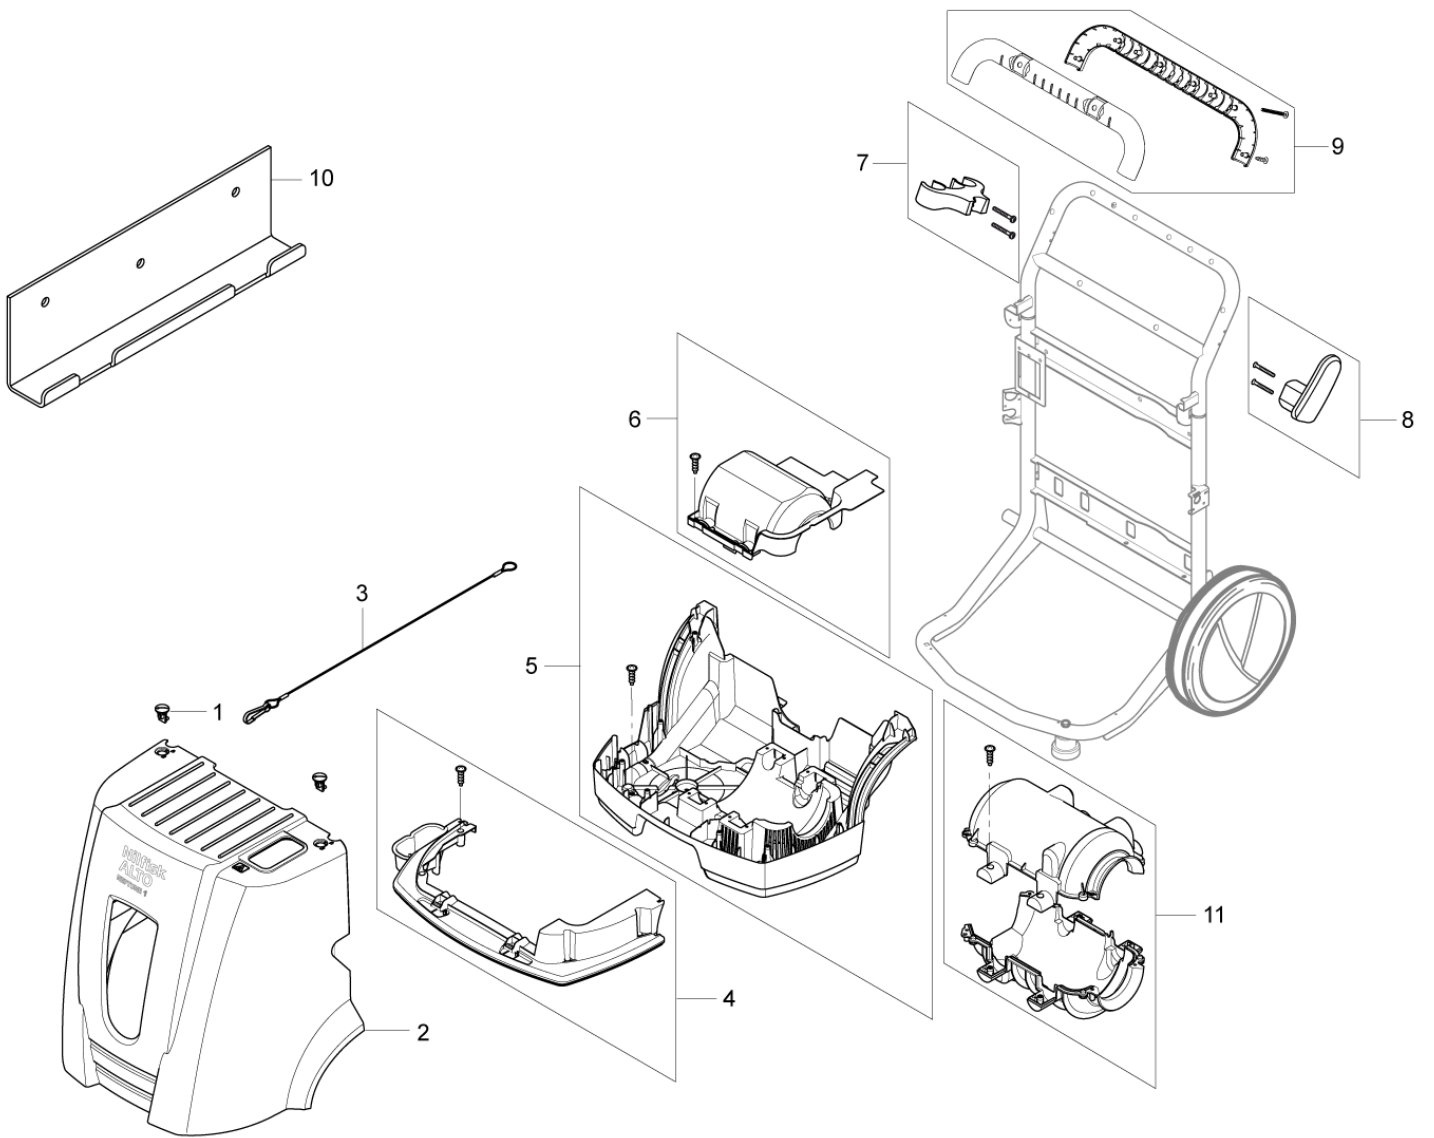

Cabinet

NEPTUNE 1

10-12-2012

StyMiste ID

NEP104

3

Cabinet

NEPTUNE 1

10-12-2012

StyMiste ID

NEP104

4

Pos	Vare nr.	Ant	Beskrivelse
1	301001261	2	Lås
2	101117863	1	COVER WITH PRINT NEPTUNE 1 KIT
3	101117711	1	WIRE FOR COVER
4	101118000	1	Front Buffer Top Kit
5	101117999	1	Front Buffer Bottom Kit
6	101117668	1	MOTOR COVER
7	101117666	1	TOP LANCE HOLDER KIT
8	101117682	1	HOOK FOR HOSE COMP
9	101117665	1	HANDLE KIT - NEPTUNE 2
10	107145347	1	Vægbeslag For NEPTUNE 2 Accessory
11	101117838	1	MOTOR COVER FRONT AND BOTTOM NEPTUNE 1