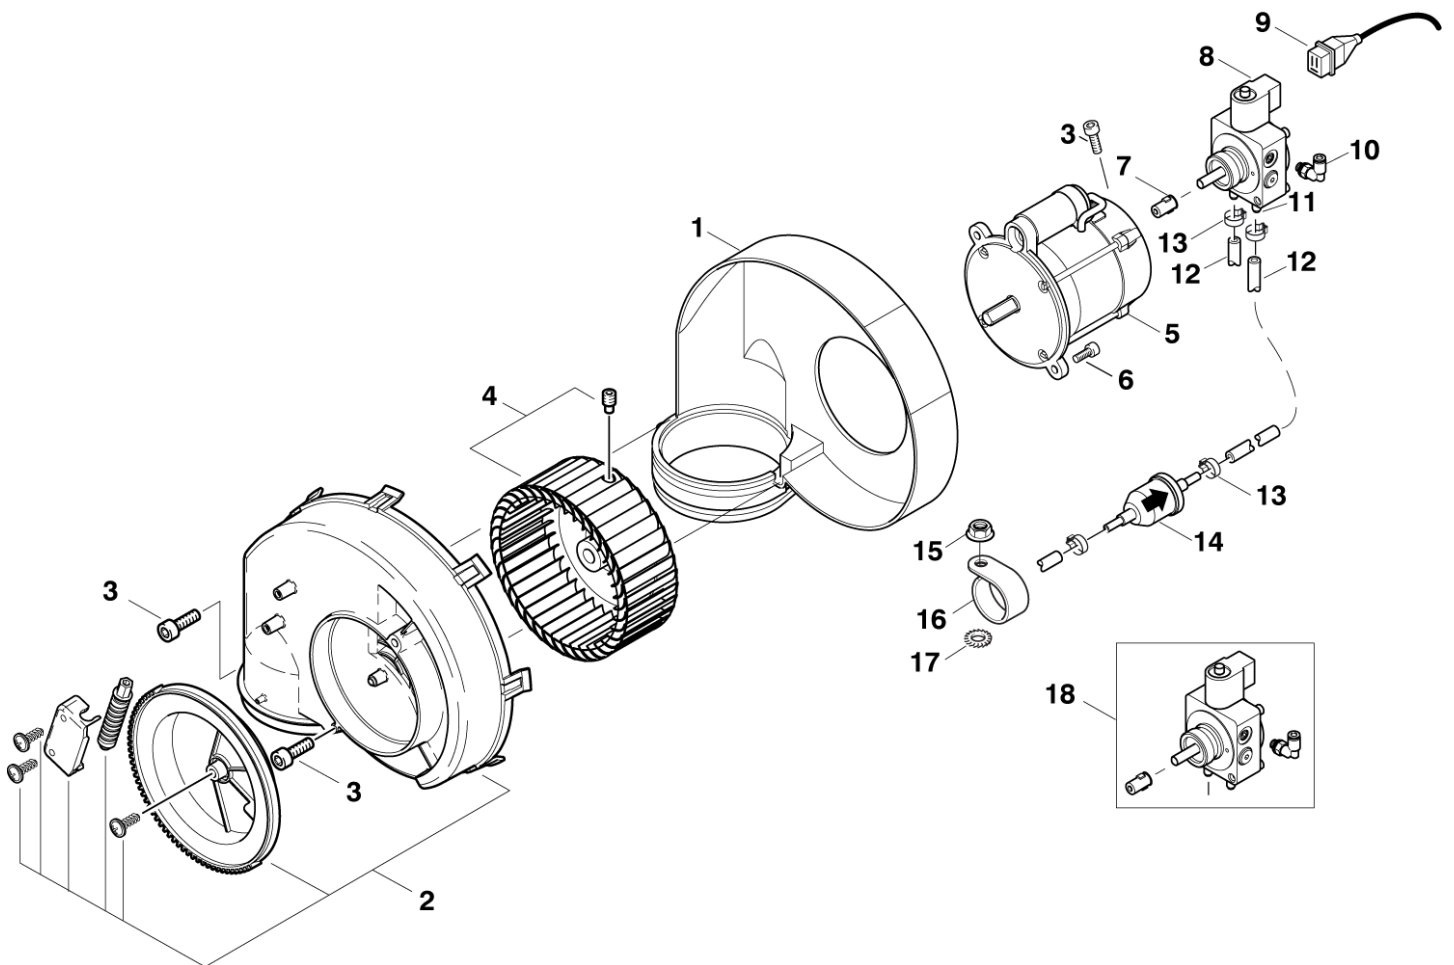

Burner unit

NEPTUNE 1

10-12-2012

StyMiste ID
NEPTUNE220

13

Burner unit

NEPTUNE 1

10-12-2012

StyMiste ID
NEPTUNE220

14

Pos	Vare nr.	Ant	Beskrivelse
1	101117704	1	FAN HOUSING N2
2	301000852	1	Dælsel For Kedelblæserhus
3	32535	3	SCREW M5X16
4	301000889	1	Kedelblæsehjul
5	101117709	1	BURNER MOTOR 390W - 200V USA, KR
5	101117710	1	Burner Motor 300W - 230V
5	101117960	1	BURNER FAN 110-120V MOTOR KIT
6	4697	2	SCREW M6X16
7	101117707	1	Coupling For Oil Pump Bfa 01 L3L
8	3821089	1	Spole (Danfoss)
9	101117703	1	CABLE FOR OIL SOLONOIDE
10	101117706	1	Push-In Angle Fitting
11	101117777	1	HOSE CONNECTIONS FOR OIL PUMP BFA 01 L3
12	5226220	1	Gummislange Sort Pr.M.
13	11654	2	Slangeklemme
14	301002926	1	Filter
15	12496	1	Møtrik M6
16	101117705	1	HOLDER FOR FUEL FILTER
17	7062	1	SERRATED WASHER A 6.4 DIN 6797 ZN
18	101117673	1	Oilepumpe Incl. Fittings