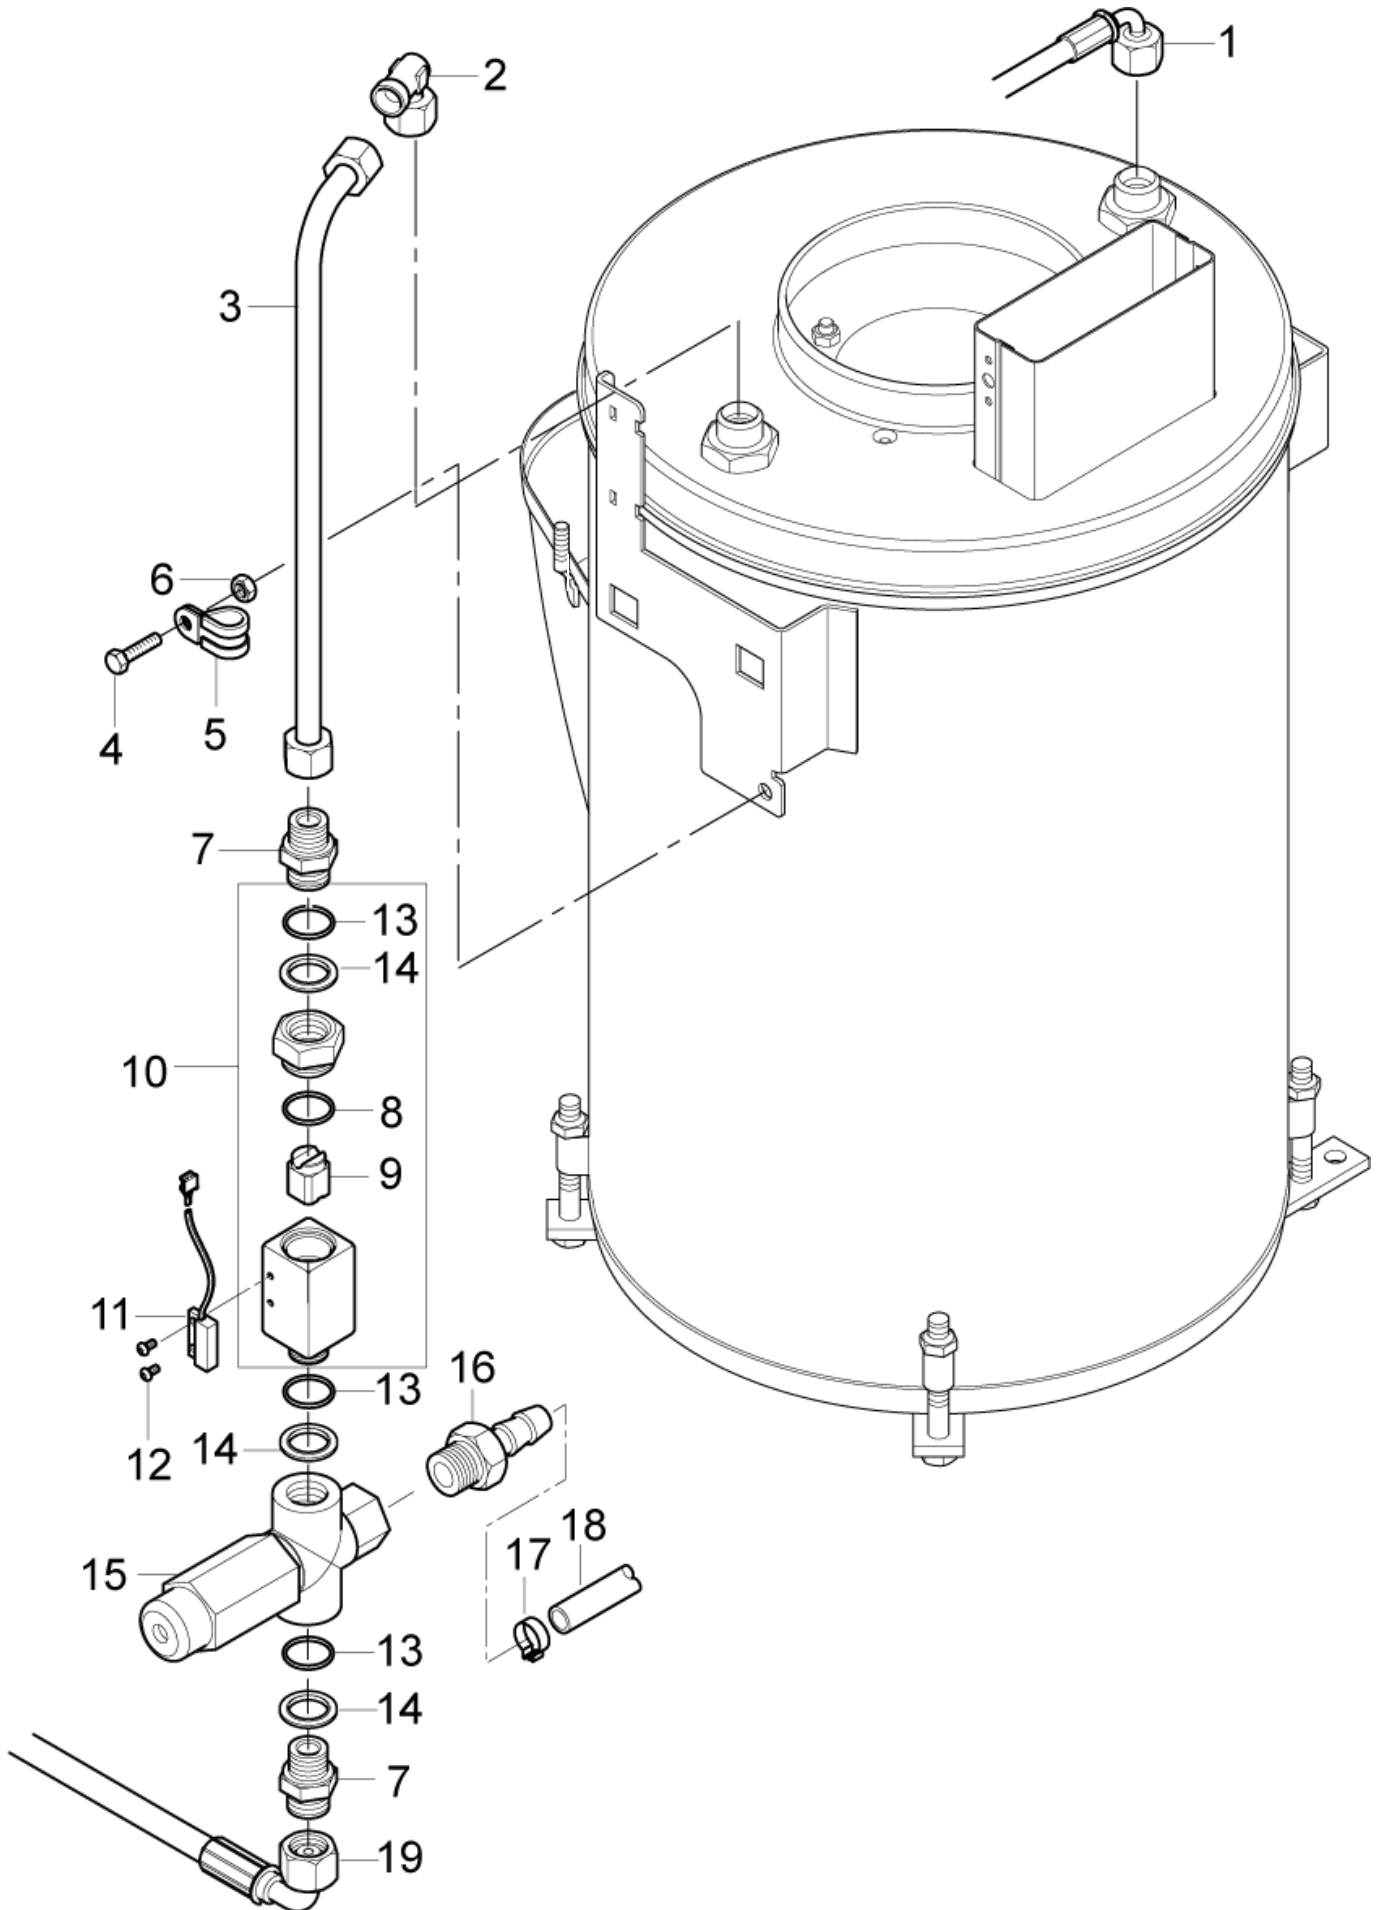

Distributor, Flow switch

NEPTUNE 1

10-12-2012

StyMiste ID

NEP110

15

Distributor, Flow switch

NEPTUNE 1

10-12-2012

StyMiste ID

NEP110

16

Pos	Vare nr.	Ant	Beskrivelse
1	101117740	1	Højtryksslange, 295 Mm
2	101117677	1	ANGLE FOR BOILER COMP
3	101117676	1	Steel Pipe Comp.
4	4697	1	SCREW M6X16
5	101117718	1	CLAMP FOR PIPE
6	11619	1	Møtrik M6
7	1601079	2	Ligeforskrning
8	G120381	1	O-Ring 18X2 70 Gr Shore
9	101117716	1	Magnet Housing Cpl.
10	101117675	1	Flowswitch, Komplet
11	101117719	1	Reed-Kontakt
12	101117717	2	Screw Torx M3X6 Electro Plated Din 7985
13	16998	3	O-Ring
14	1801075	3	"Tætningsskive 3/8" Rg "
15	101117720	1	SAFETY VALVE ADJUSTED TO 146 BAR
16	2580	1	Hose Liner Ø 6 G3/8
17	11654	1	Slangeklemme
18	4973	1	HOSE Ø6X3
19	101117864	1	HP HOSE KIT