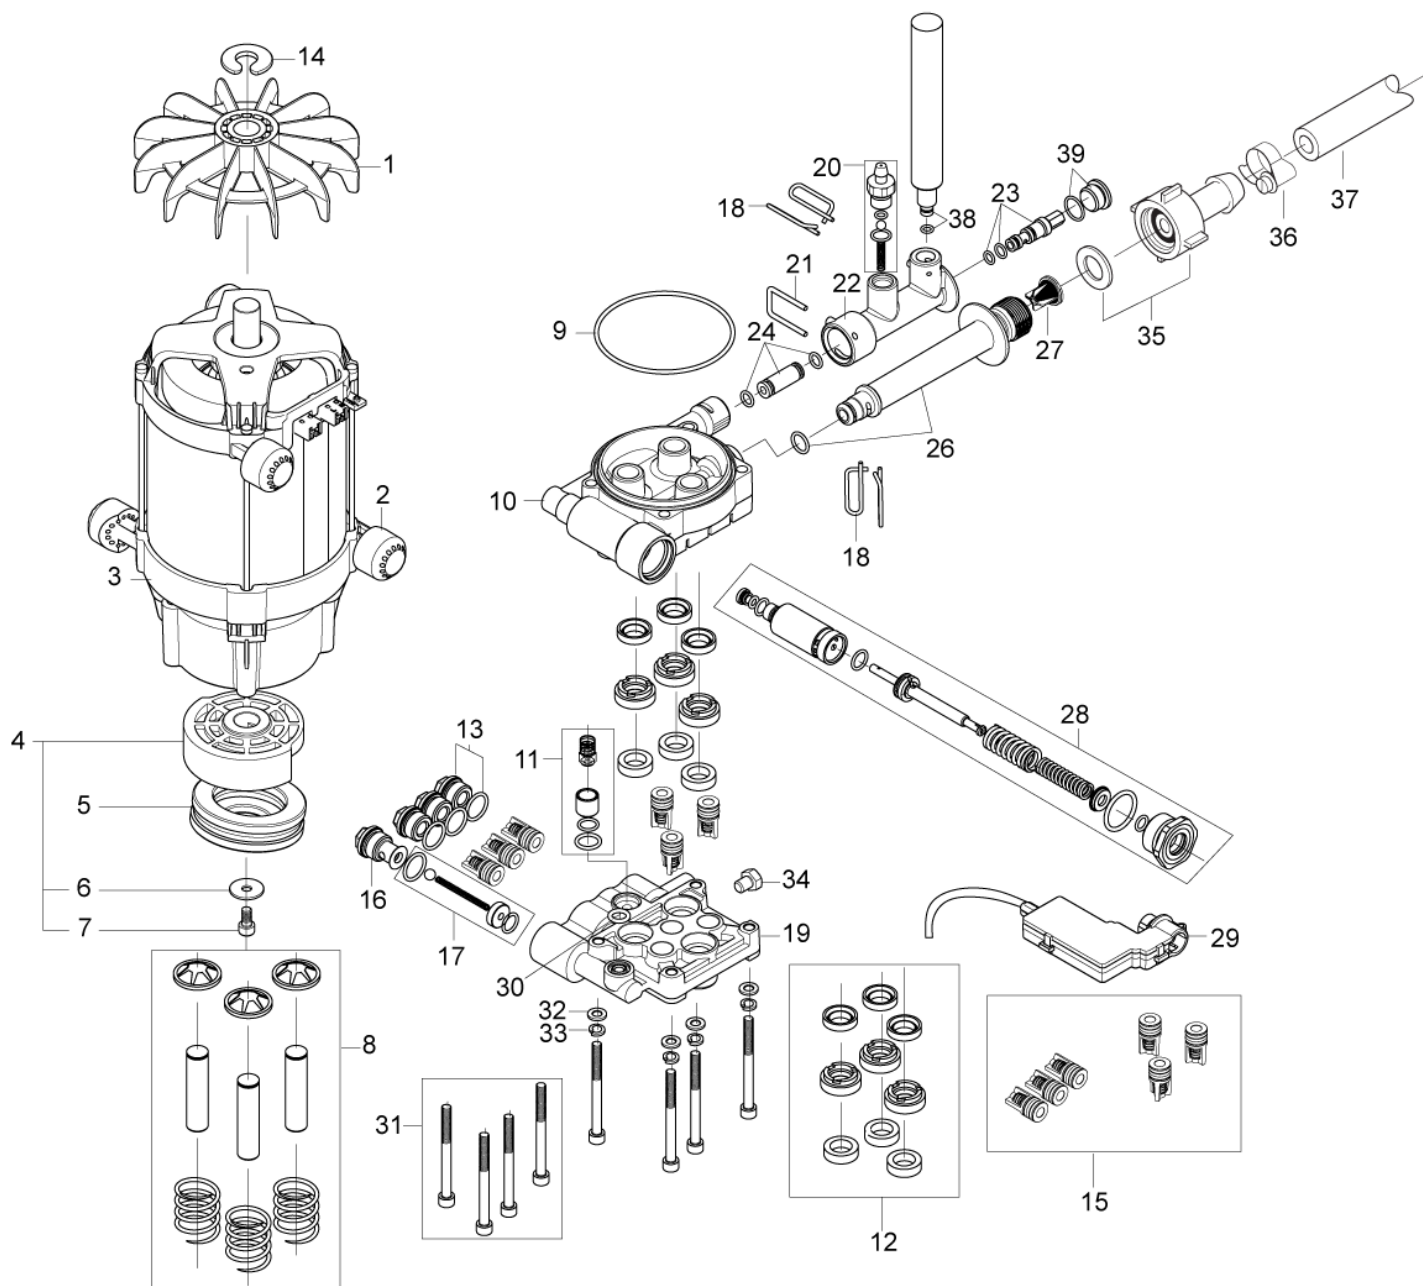

Motor pump unit

NEPTUNE 1

10-12-2012

StyMiste ID

NEP106

9

Motor pump unit

NEPTUNE 1

10-12-2012

StyMiste ID NEP106

10

Pos	Vare nr.	Ant	Beskrivelse	
1	127500040	1	Ventilatorvinge	
2	6524050	4	Gummiophæng	
3	127500000	1	Motor 230-240V 50Hz 2.9Kw	
4	127500001	1	Skråskive, 230-240V 2,9Kw	
5	127500002	1	Leje	
6	127130066	1	WASHER D22XD6.4X1.5	
7	3913	1	Skrue M6X12	
8	127500003	1	Rep.Sæt Stempler (3 Stk.)	
9	128500289	1	O-RING 85X2.62 NR70	
10	127500004	1	Cylinderhus	
11	128342004	1	Kontraventil-Sæt	
12	127500037	1	Pakningssæt	
13	127500015	1	Prop M18X1.5 Med O-Ring	
14	127500051	1	LOCK RING	
15	127500036	1	Inlet/Outlet Valve System 6Pcs	
16	127500005	1	Easy Start Prop	
17	127500014	1	Rep. Sæt For Easy Start	
18	126528532	1	LOCK BRACKET	
19	127500006	1	Cylinder Hoved	
20	127500017	1	Mellemstykke	
21	127500021	1	LOCK BRACKET	
22	127500023	1	OUTLET X-TRA	
23	126528656	1	Injector Bordeaux	
24	127500007	1	Reduktion Med O-Ring	
26	127500008	1	Vandtilgang	
27	6528574	1	Filter	
28	127500052	1	S/S Ventil, Kompl.	
29	127440039	1	MICRO SWITCH BOX COMPLETE	
30	127500073	1	O-Ring	
31	127500071	1	SCREW M6X70 DIN 912 4PCS	
32	127500029	4	WASHER	
33	127130063	4	SPRING WASHER M6 DIN 127B	
34	127500072	1	SCREW M8	
35	8049	1	HOSE NOZZLE Ø13 3/4 INCH	
36	8298	1	Spændebånd	
37	107318087	1	HOSE 5/8 2 M	0,3m
38	101117864	1	HP HOSE KIT	
39	127500076	1	X-Tra Plug On Outlet