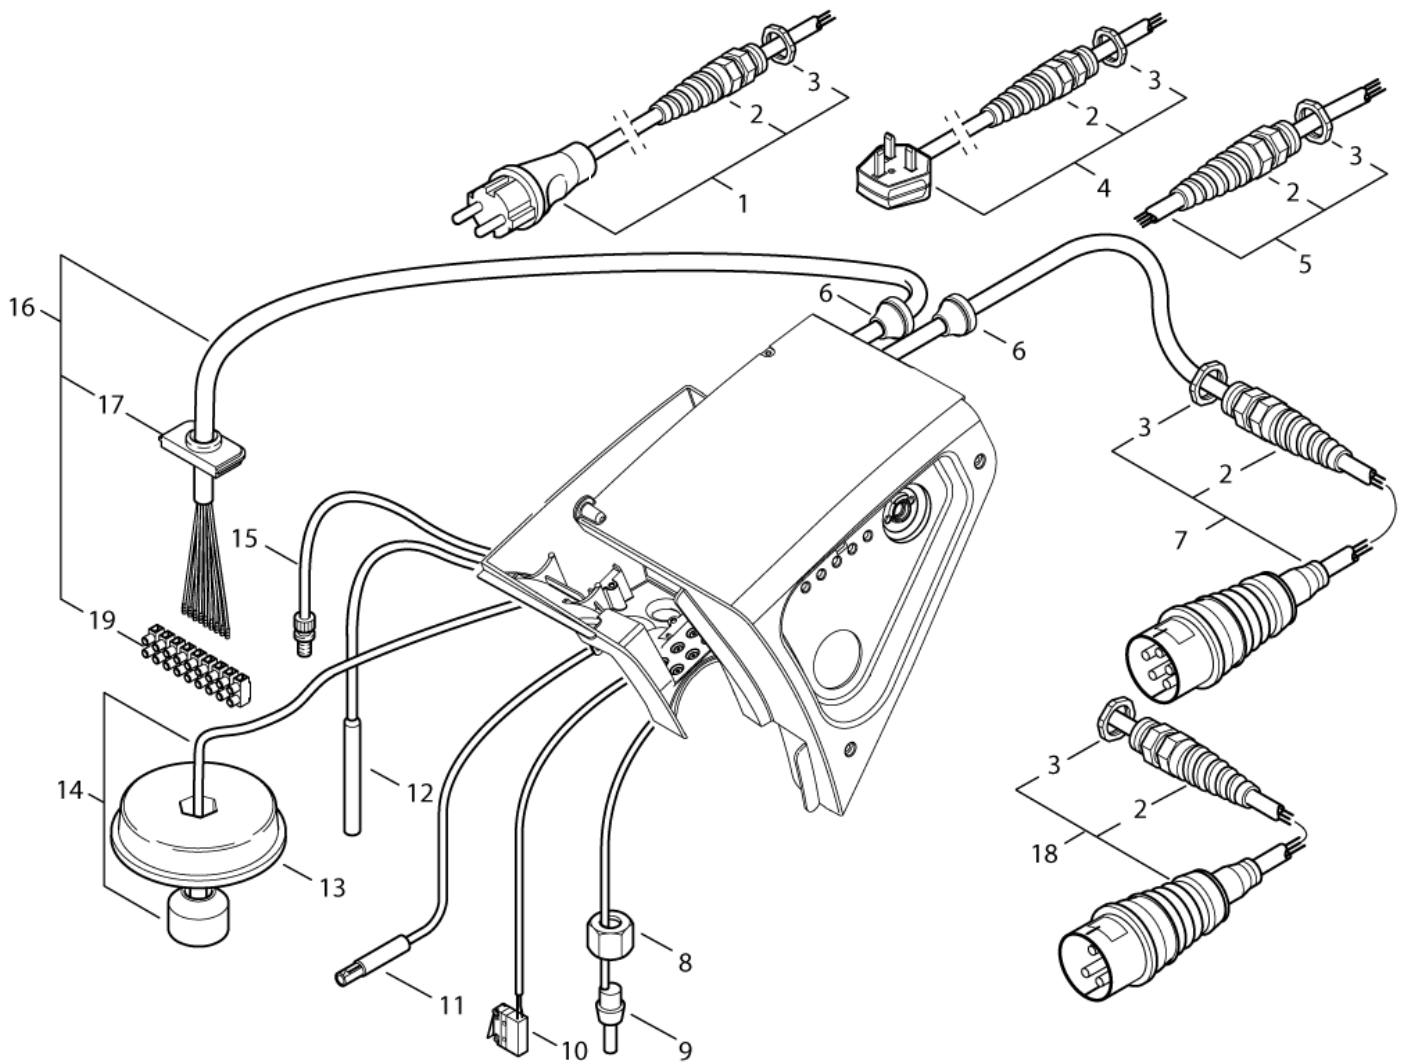

* NOTE: 230/400/3/50 *BE*NO* 4-49, 4-54 - 220/460/3/60 *EXP* 4-54

** NOTE: PLEASE INDICATE LENGTHS IN METRES WHEN ORDERING

Electric box cables

NEPTUNE 4

13-04-2013

StyMiste ID
NEPTUNE412

29

Electric box cables