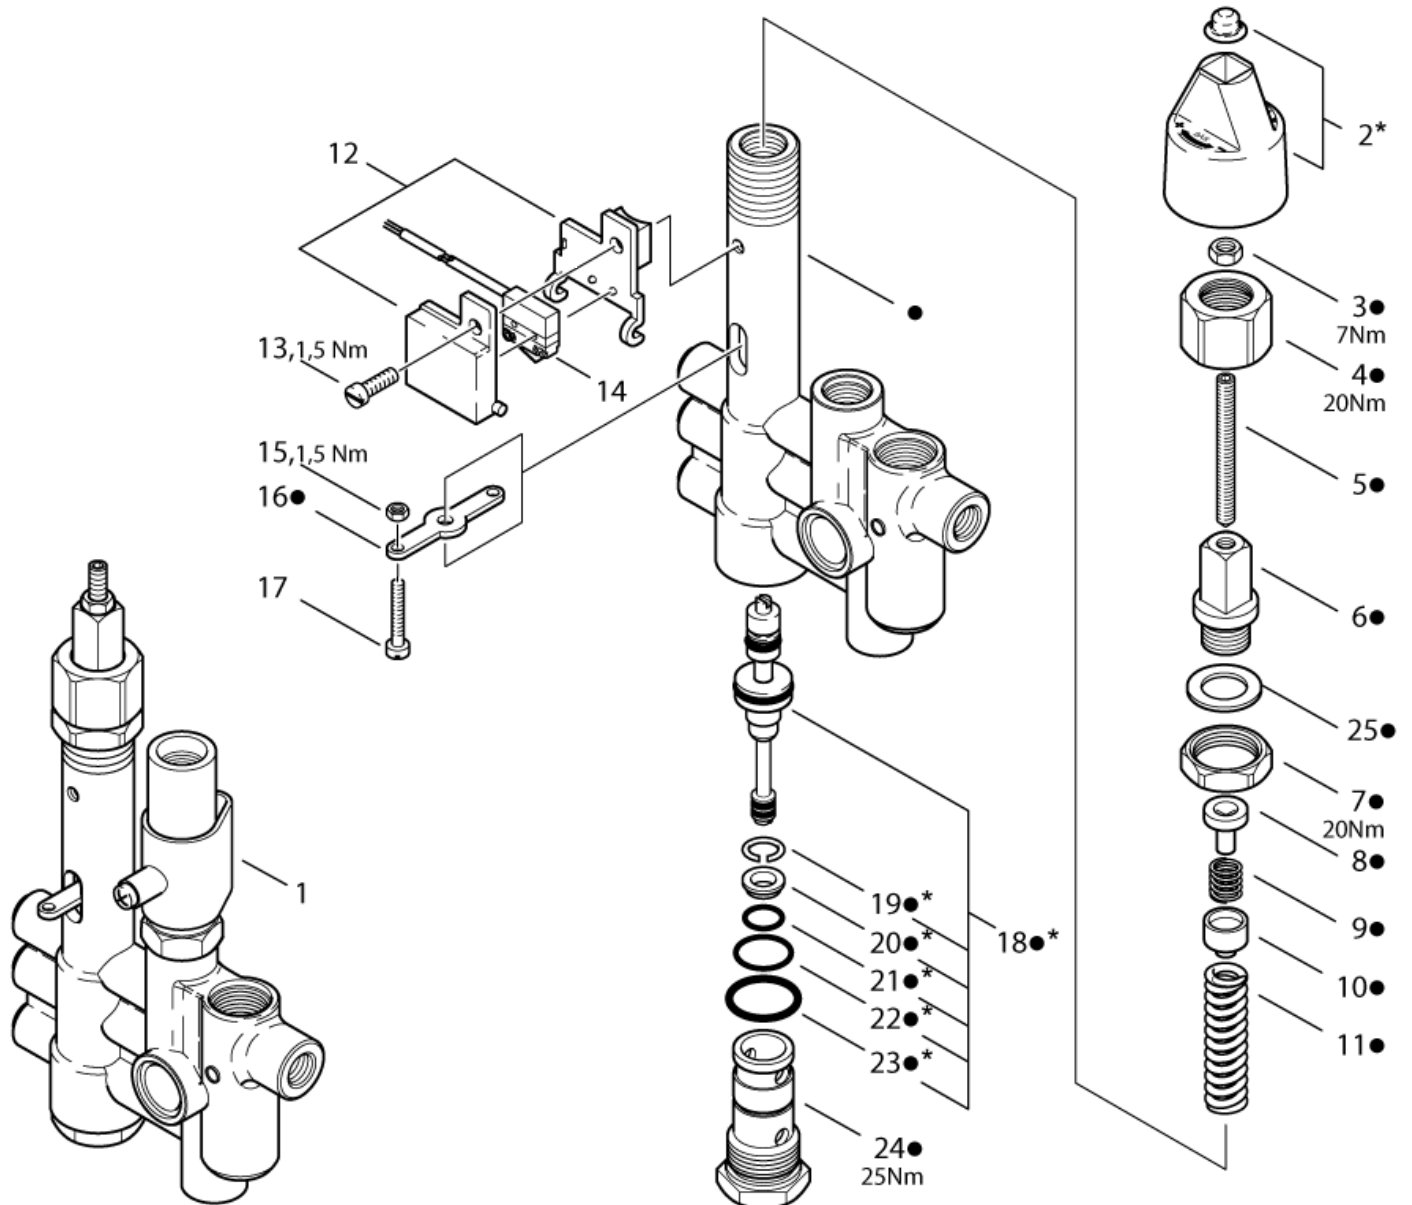

Control safety block (a)

NEPTUNE 4

13-04-2013

StyMiste ID
NEPTUNE406

22

Control safety block (a)

NEPTUNE 4

13-04-2013