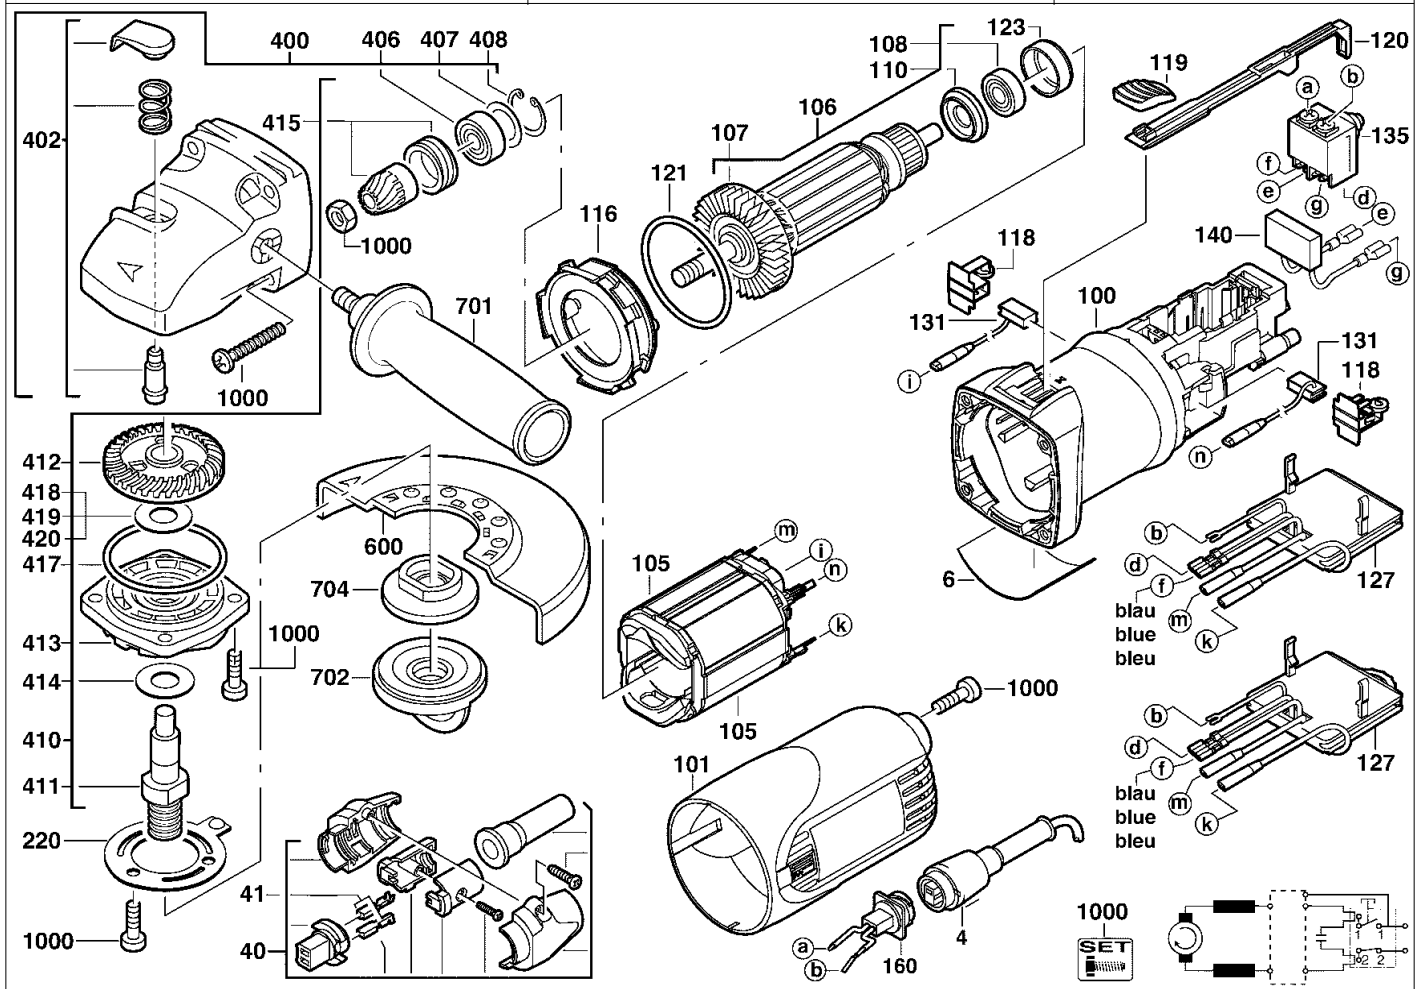

A & M Electric Tools

Angle Grinders

Milwaukee

AG 9-125 QXC

Exp.view No.   Version   Date   Page
4926 4032 92   0002   28.06.06   2/2

Ind	Product No.	Type	Voltage	Country
c	4000403201	AG9-125QXC	220-240V	IN2
d	4000403207	AG9-125QXE	220-240V	IN2

Ind	Product No.	Type	Voltage	Country

Pos	Index	Quanti	Article No.	Designation
0704	cd.....	1	4932263299	CLAMPING FLANGE
1000	cd.....	1	4931358683	BOLT SET

Pos	Index	Quanti	Article No.	Designation

Repairs/modification and testing of electric power tools are to be carried out by specialists. The safety regulations according to DIN/VDE/CEE/AFNOR and other regulations valid in the different countries are to be observed.