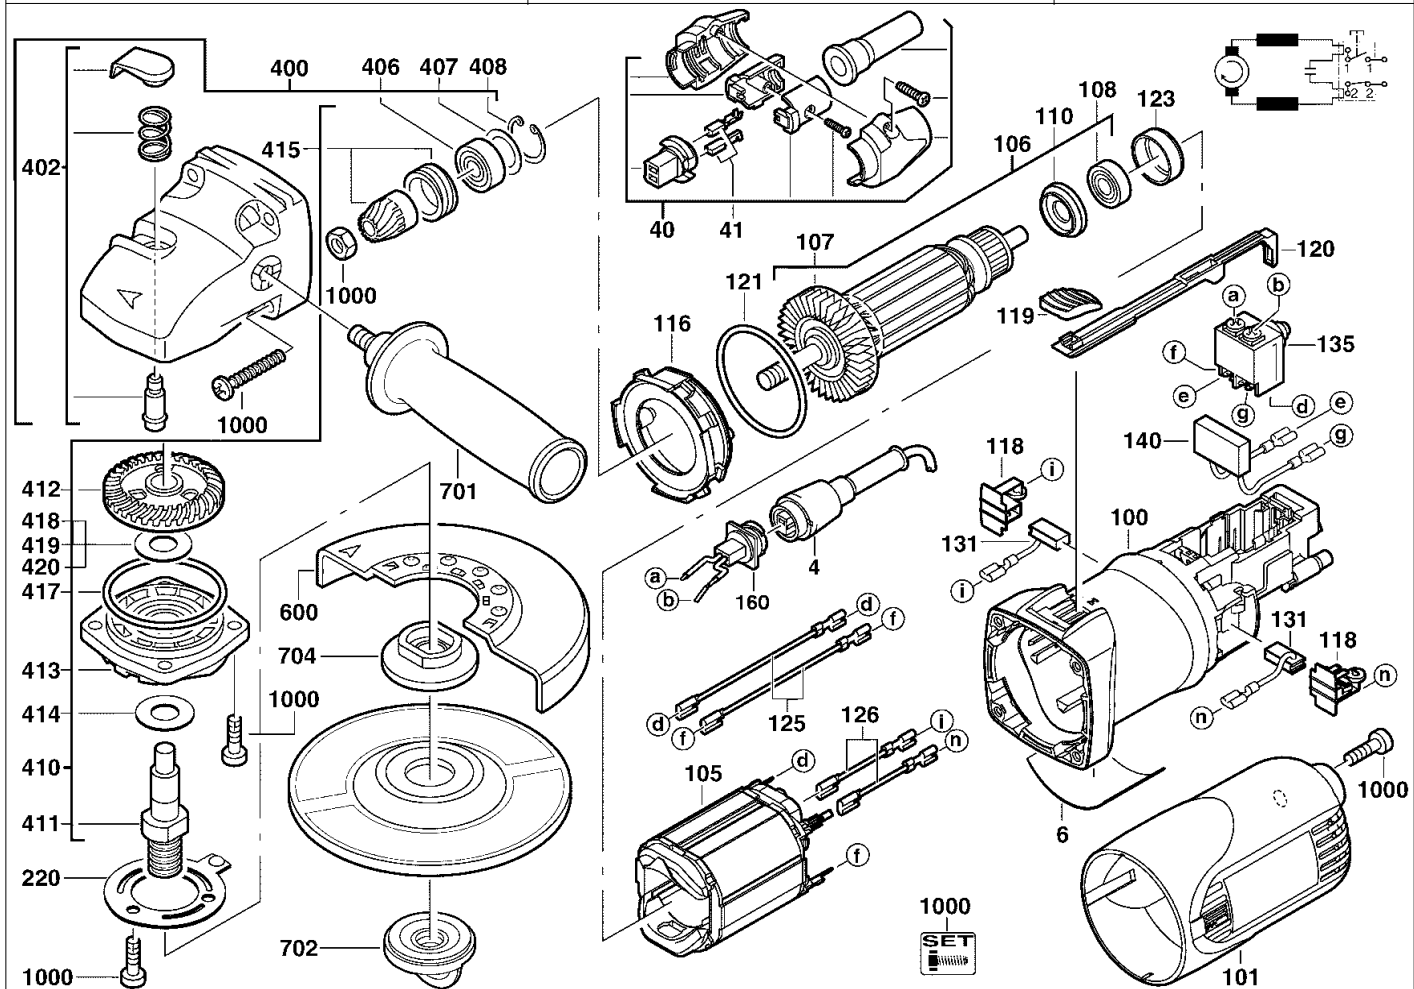

A & M Electric Tools

Angle Grinders

Milwaukee

AG8-115QX

Exp.view No. 4926 3850 43   Version Date 0005 09.07.03   Page 2/2

Ind	Product No.	Type	Voltage	Country	Ind	Product No.	Type	Voltage	Country
a	4000385041	AG8-115QX	230V	IN2					
b	4000385041	AG8-115QX	230V	AUS					

Pos	Index	Quanti	Article No.	Designation
1000	ab.....	1	4931358683	BOLT SET

Pos	Index	Quanti	Article No.	Designation

Repairs/modification and testing of electric power tools are to be carried out by specialists. The safety regulations according to DIN/VDE/CEE/AFNOR and other regulations valid in the different countries are to be observed.