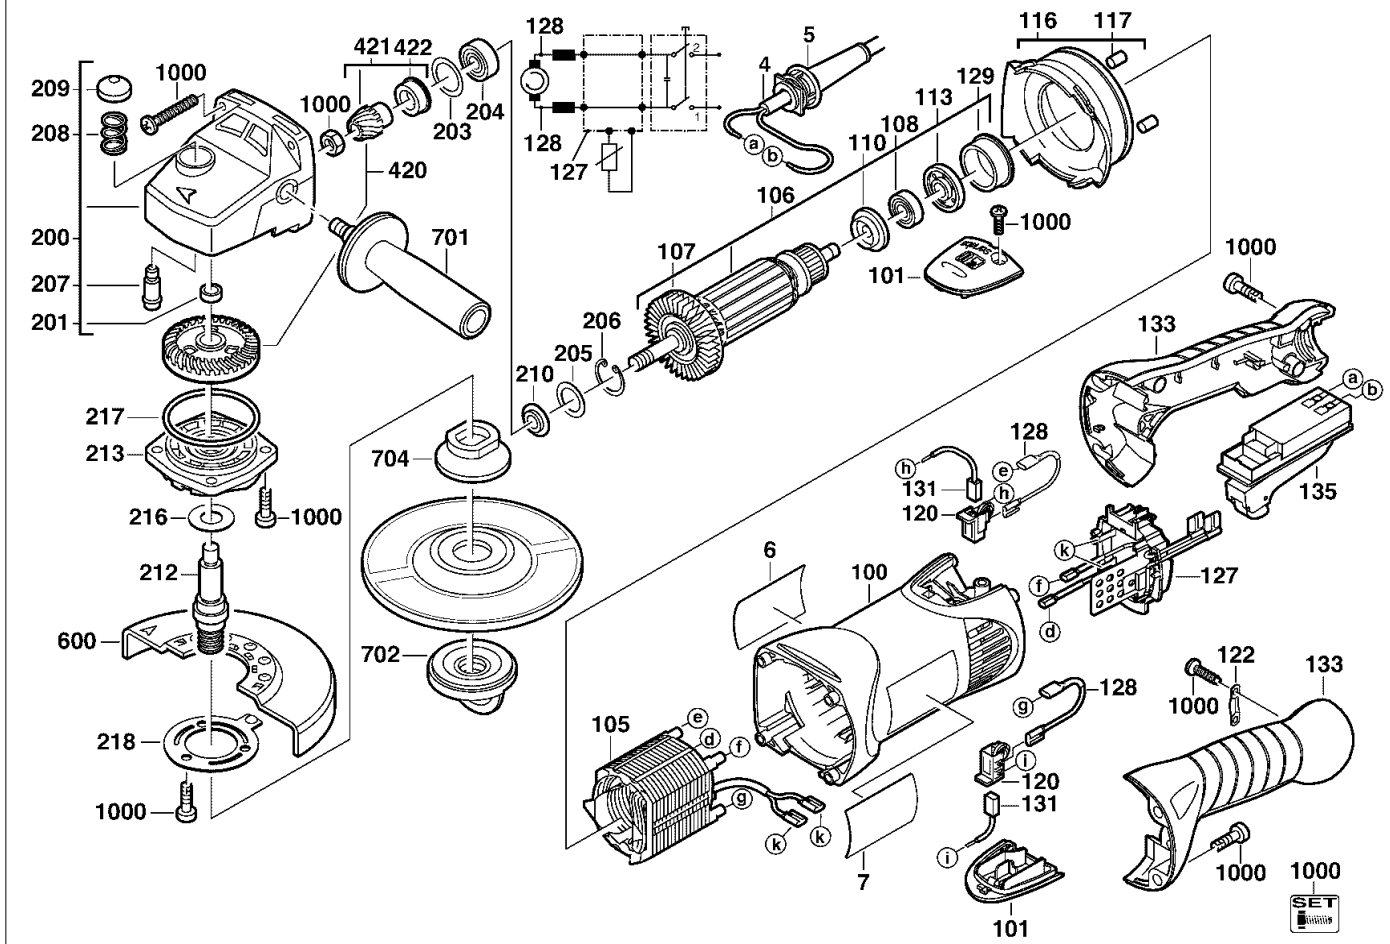

A & M Electric Tools

Angle Grinders

Milwaukee

AG16-125XC

Exp.view No.   Version   Date   Page
4926 3789 82   0004   16.07.02   2/2

Ind	Product No.	Type	Voltage	Country
a	4000383551	AG16-125XC	220-240V	IN2
b	4000378976	AG16-125XC	240V	AUS
c	4000385816	AG16-125XC	220-240V	IN2

Ind	Product No.	Type	Voltage	Country

Pos	Index	Quanti	Article No.	Designation
0600	abc.....	1	4931378168	GUARD CAP
0701	abc.....	1	4932279371	HANDLE
0702	abc.....	1	4932358225	FIXTEC NUT
0704	abc.....	1	4932263299	CLAMPING FLANGE
1000	abc.....	1	4931378570	BOLT SET

Pos	Index	Quanti	Article No.	Designation

Repairs/modification and testing of electric power tools are to be carried out by specialists. The safety regulations according to DIN/VDE/CEE/AFNOR and other regulations valid in the different countries are to be observed.