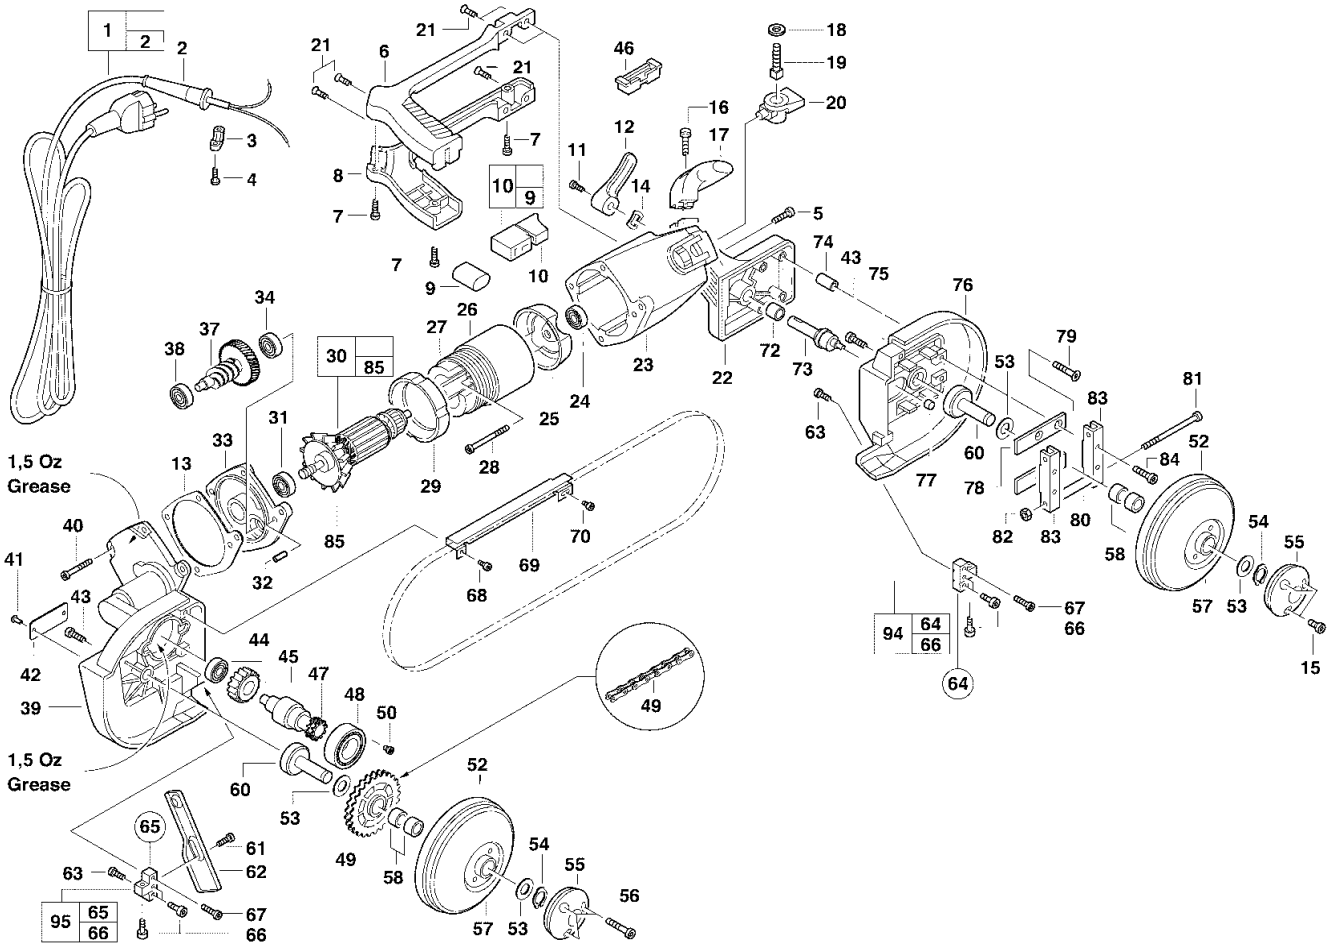

A & M Electric Tools

Various tools

Ind	Product No.	Type	Voltage	Country
a	4000385760	HBS120E	220-240V	IN2
b	4000385760	HBS120E	220-240V	IN2
c	4000385760	HBS120E	220-240V	IN2
d	4000385760	HBS120E	220-240V	IN2
e	4000385762	HBS120E	110V	GB1

Ind	Product No.	Type	Voltage	Country

Milwaukee		
HBS 120 E		
Exp.view No.	Version	Date
4926 3857 61	0004	08.03.06
		Page
		3/3

Pos	Index	Quanti	Article No.	Designation
0083	abcde.....	2	42180190	LEVER
0084	abcde.....	2	06825298	SCREW
0085	abcde.....	1	22840770	FAN
0094	.....e.....	1	42280206	BLADE HOUSING
0095	.....e.....	1	42280211	BLADE HOUSING

Pos	Index	Quanti	Article No.	Designation