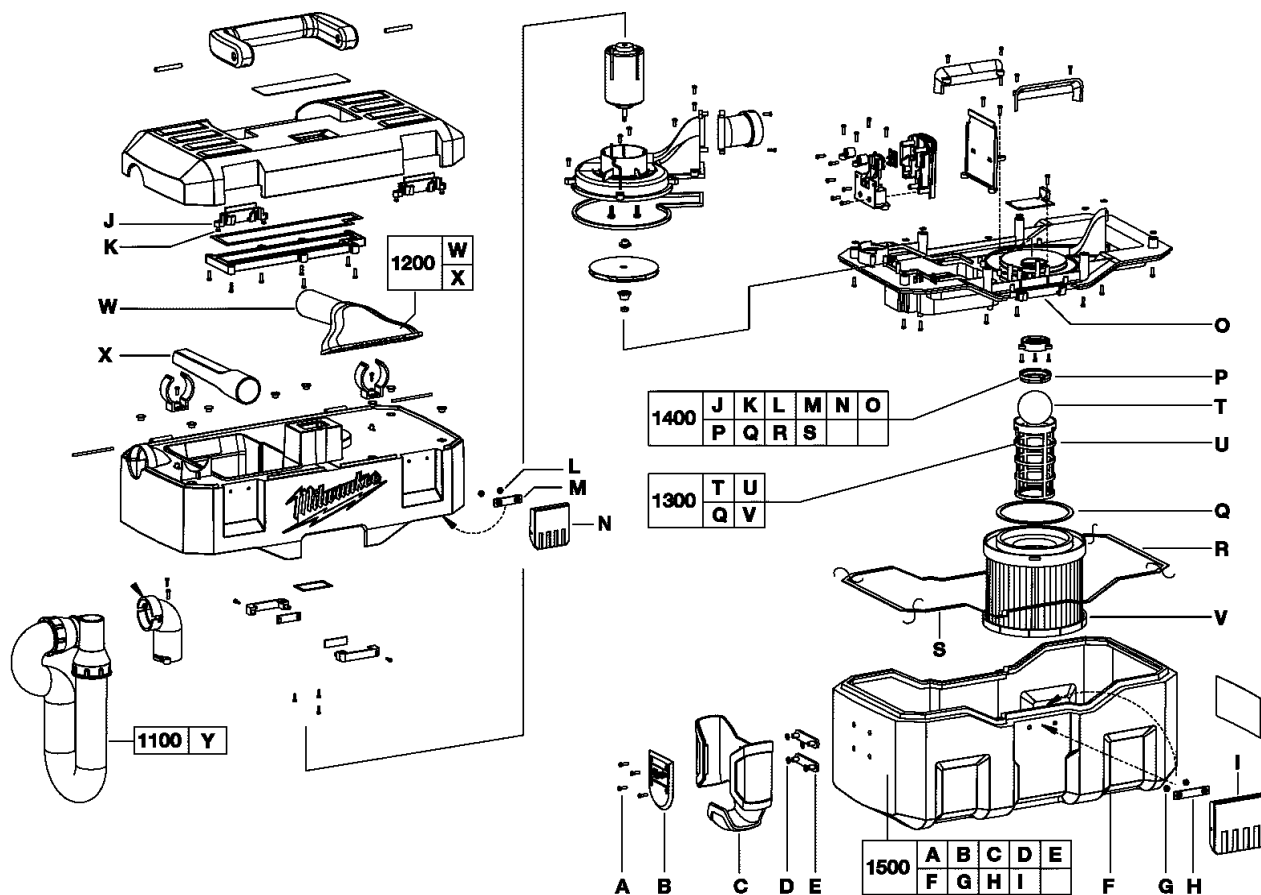

A & M Electric Tools

Battery Tools

Ind	Product No.	Type	Voltage	Country
a	4000404621	V28VC	28V	***

Ind	Product No.	Type	Voltage	Country

Milwaukee			
V 28 VC			
Exp.view No.	Version	Date	Page
4926 4046 23	0001	02.04.08	1/1

Pos	Index	Quanti	Article No.	Designation
1100	a.....	1	4931404741	HOSE
1200	a.....	1	4931404742	SUCTION NOZZLE
1300	a.....	1	4931404743	FILTER
1400	a.....	1	4931404744	PACKING SET
1500	a.....	1	4931404745	TANK