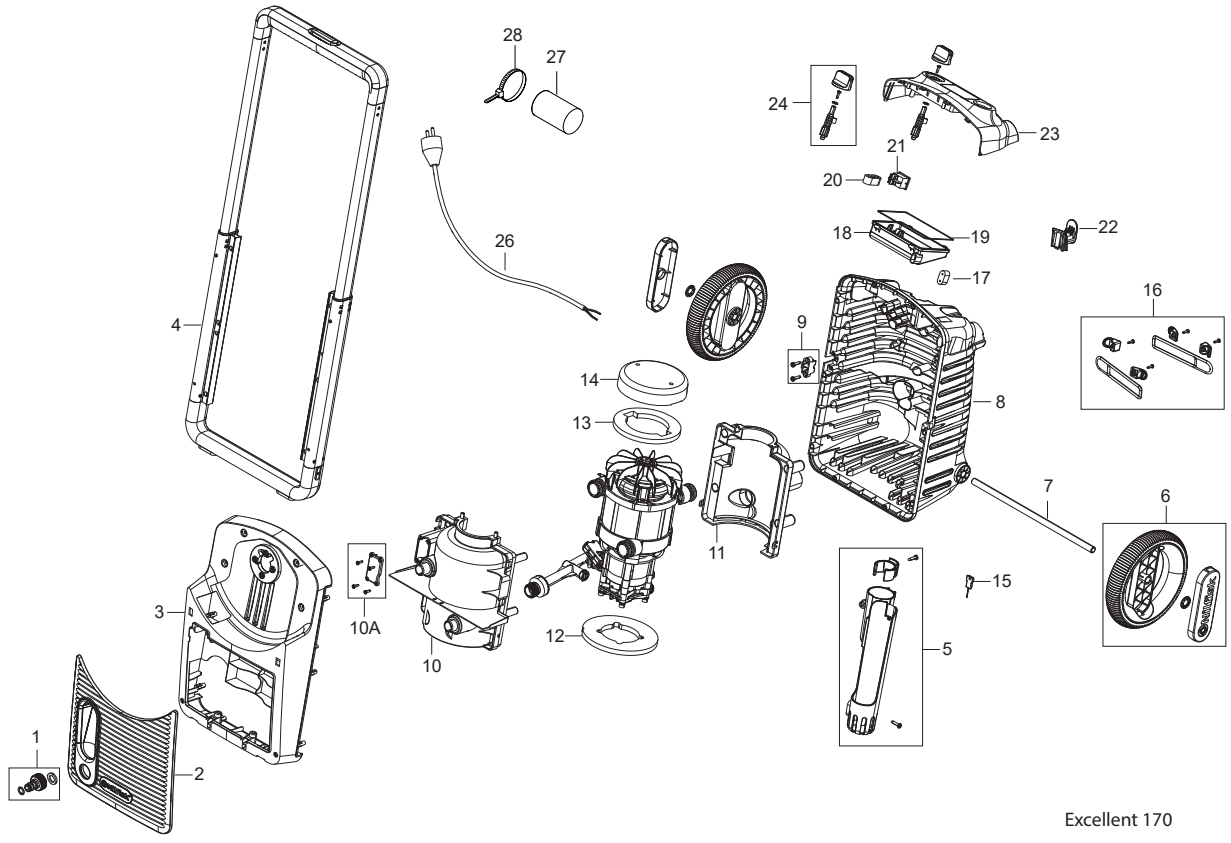

PARTS LIST

2023.03.21

TABLE OF CONTENTS

Overview	1
Motor Pump	3
Hose reel	5
Accessories	7

Excellent 170

Pos.	Vare-nr	Antal	Beskrivelse	Notes
1	128501753	1	WATER INLET MALE COUPLING	
2	128501754	1	FRONT COVER	
3	128501755	1	FRONT CABINET	
4	128501721	1	HANDLE COMPLETE	
5	128501722	1	GUN AND LANCE HOLDER	
6	128501723	1	WHEEL	
7	128501724	1	WHEEL AXLE	
8	128501725	1	REAR CABINET	
9	128501726	1	WIRE HOLDER AND 2X SCREW	
10	128501756	1	MPU COVER FRONT	
10A	128501757	1	COVER WIRE HOUSING AND 4X SCREW3.5*13	
11	128501758	1	MPU COVER BACK	
12	128501759	1	FOAM - MOTOR COVER BOTTOM	
13	128501760	1	FOAM - MOTOR COVER TOP	
14	128501761	1	FAN COVER TOP	
15	128501728	1	CLEANING TOOL BLUE	
16	128501729	1	HOOKS AND STRAPS	
17	128501730	1	EPDM SEAL FOR IPX5-5V	
18	128501731	1	COVER PCBA BOTTOM	
19	128501732	1	O-RING 1381X.5 NBR SH70	
20	128501734	1	SEAL FOR IPX5 230V	
21	128501733	1	MAIN SWITCH 16(14)	
22	128501737	1	CABLE HOOK	
23	128501736	1	COVER FOR ELECTRIC PARTS 160 170	
24	128501735	1	SWITCH KNOB AND AXLE AND O-RING	
26	128501738	1	POWER CABLE EU	
26	128501739	1	POWER CABLE UK	
27	128501763	1	CAPACITOR 25UF	
28	1814741	1	CABLE TIE	
NS	128501692	1	10 PCS 4C BOX EXCELLENT 170	