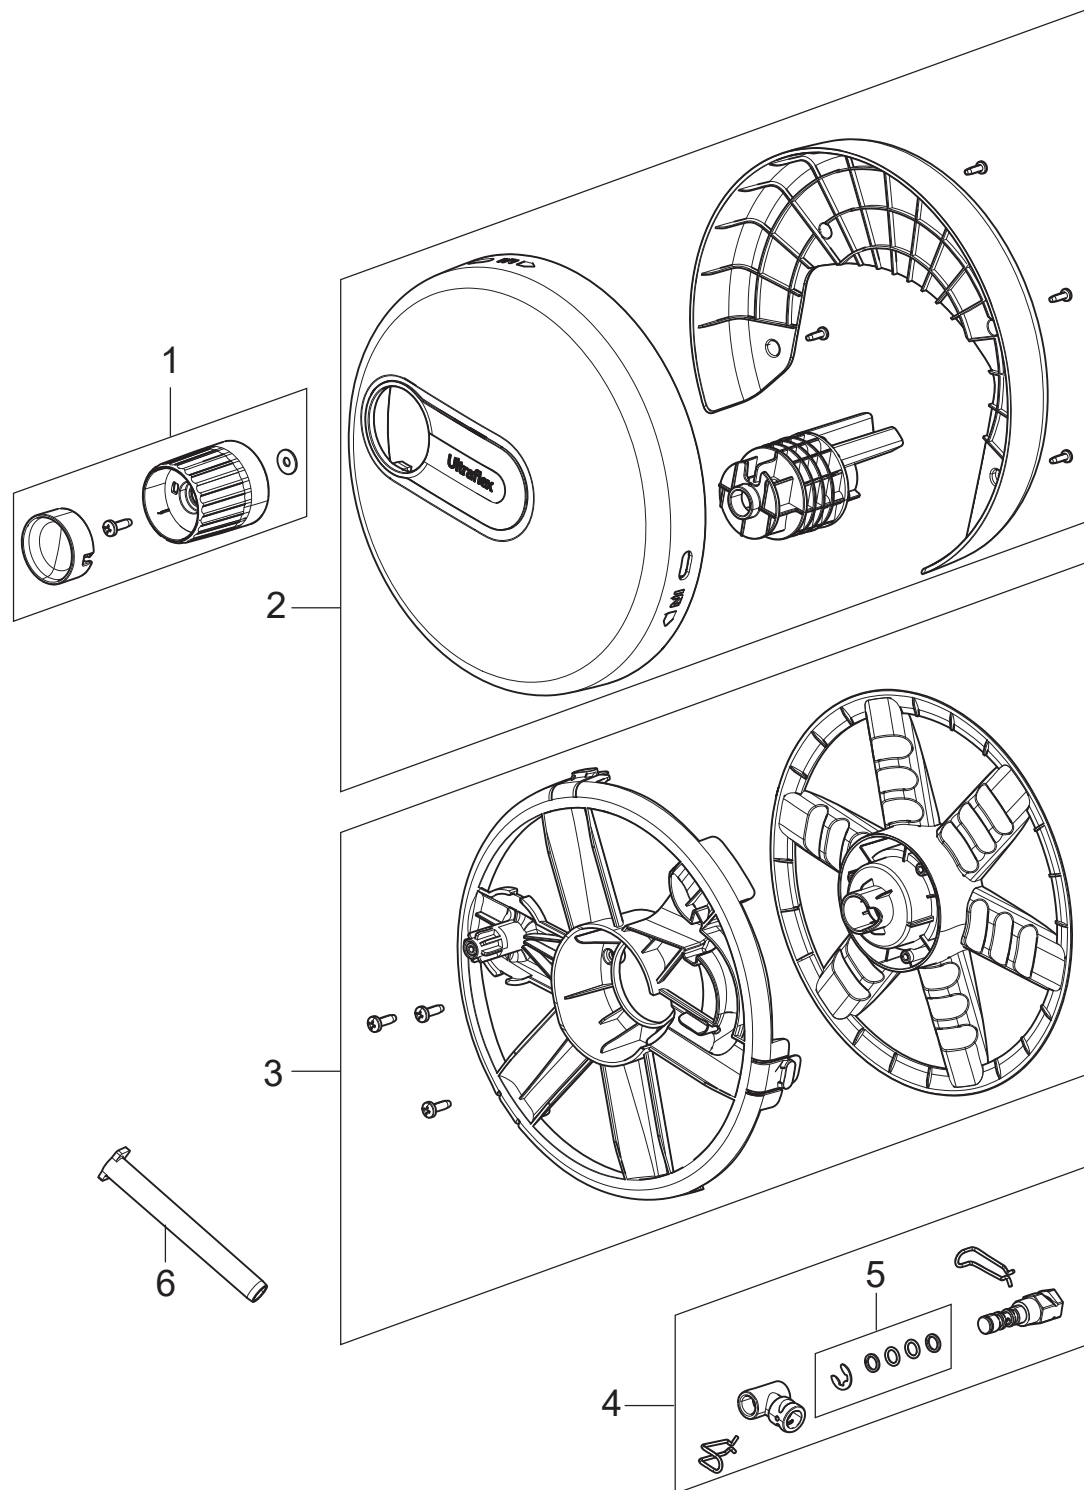

Pos.	Vare-nr	Antal	Beskrivelse	Notes
1	127500051	1	LOCK RING	
2	127500040	1	Ventilatorvinge	
3	128500792	1	I-MOTOR 220-240V 50HZ 2.1 KW	
4	128500604	1	VIBRATION DAMPER	
5	128500605	1	THRUST BALL BEARING	
6	127130066	1	Spændeskive Ø22XØ6.4X1.5	
7	127500050	1	SPRING WASHER	
8	128500608	1	SCREW M6X16 10.9 FZB ISO4762	
9	128500615	1	WOBBLE DISC KIT 10.7 DEG	
10	128500616	1	PISTON COMPLETE KIT 3PCS	
11	127440078	1	o-ring 72x2	
12	128500618	1	CYLINDERBLOCK KIT W.EASY START	
13	128500619	1	Easy start kit	
14	128500620	1	U-PIN OUTLET	
15	128500195	1	Tilgangsfilter	
16	128500675	1	U-PIN INLET	
17	128500624	1	Kontraventil	
18	128501623	1	INTERNAL HP HOSE KIT	
19	128501513	1	START/STOP VALVE D.2.95 - REV. 2 - NA01	
20	128501746	1	MICROSWITCH BOX COMPLETE	
21	128500993	1	THRUST COLLAR WATER KIT	
22	128500630	1	O-RING 10.0X2.2 NBR 90	
23	128500851	1	PRESSURE VALVE PLUG KIT	
24	127440085	1	O-Ring 11.7X2.0 Sh90	
25	128500855	1	INLET OUTLET VALVE 6PCS	
26	128501323	1	CYLINDERHEAD AND SCREW	
27	127500029	1	WASHER	
28	127500050	1	SPRING WASHER	
29	128501635	1	SCREW M6X70 DIN 912 4PCS	
30	106404529	1	Gardena hanekobling 3/4"	
31	128500578	1	INLET GASKET	
32	128501766	1	WATER INLET NA FLOW B	
33	128501748	1	CAP SEAL INLET	
34	128501749	2	U-PIN SEAL CAP 8X22.5X1.8	

Excellent 170 - Excellent 180