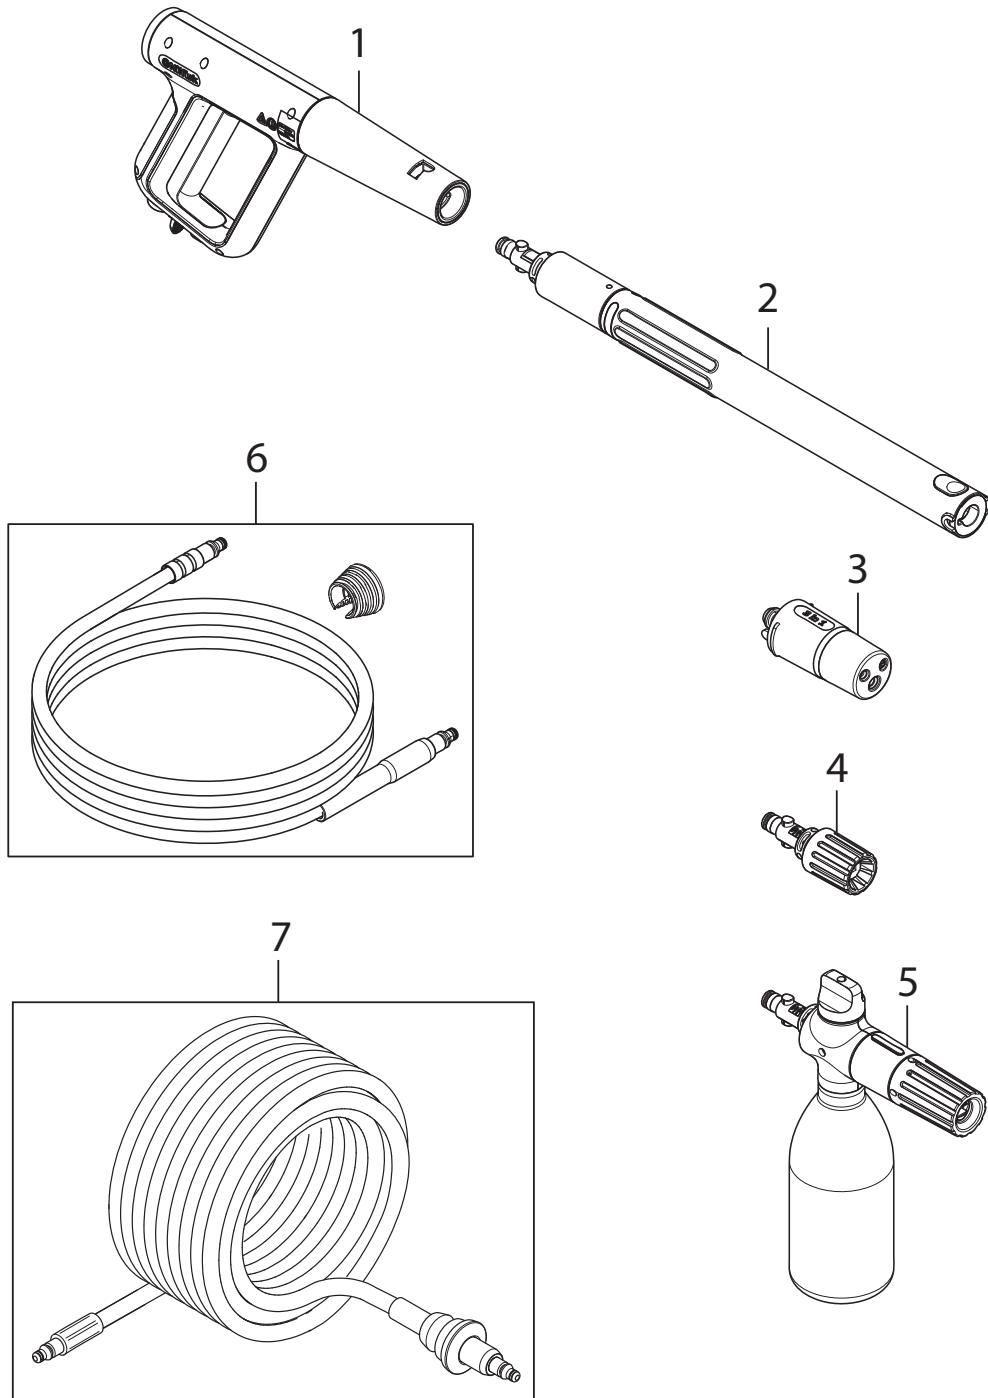

Pos.	Vare-nr	Antal	Beskrivelse	Notes
1	128501750	1	HANDLE GRIP	
2	128501764	1	HOSE REEL COVERS AND AXLE	
3	128501765	1	HOSE REEL SUPPORT	
4	128501629	1	ADAPTER SYSTEM	
5	128501630	1	GASKETS FOR ADAPTER SYSTEM	
6	128501484	1	HOSE REEL RELIEF