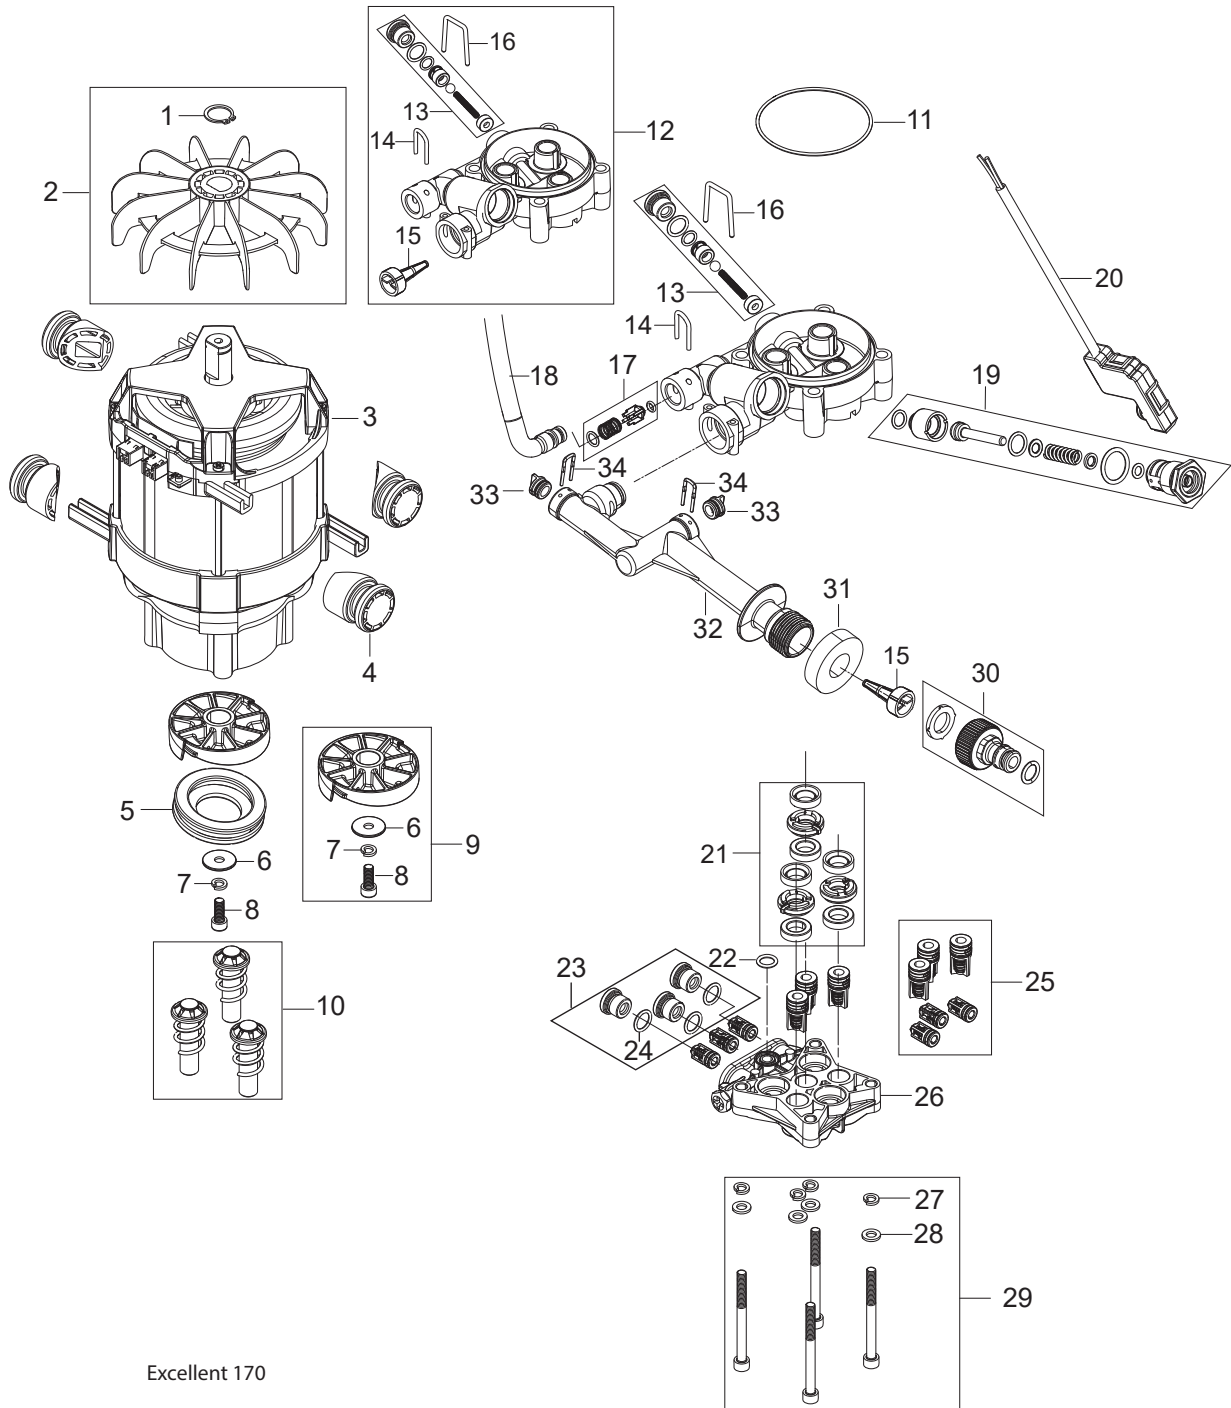

PARTS LIST

2023.03.21

TABLE OF CONTENTS

Overview	1
Motor Pump	3
Hose reel	5
Accessories	7

Excellent 170

Pos.	Vare-nr	Antal	Beskrivelse	Notes
1	128501753	1	WATER INLET MALE COUPLING	
2	128501754	1	FRONT COVER	
3	128501755	1	FRONT CABINET	
4	128501721	1	HANDLE COMPLETE	
5	128501722	1	GUN AND LANCE HOLDER	
6	128501723	1	WHEEL	
7	128501724	1	WHEEL AXLE	
8	128501725	1	REAR CABINET	
9	128501726	1	WIRE HOLDER AND 2X SCREW	
10	128501756	1	MPU COVER FRONT	
10A	128501757	1	COVER WIRE HOUSING AND 4X SCREW3.5*13	
11	128501758	1	MPU COVER BACK	
12	128501759	1	FOAM - MOTOR COVER BOTTOM	
13	128501760	1	FOAM - MOTOR COVER TOP	
14	128501761	1	FAN COVER TOP	
15	128501728	1	CLEANING TOOL BLUE	
16	128501729	1	HOOKS AND STRAPS	
17	128501730	1	EPDM SEAL FOR IPX5-5V	
18	128501731	1	COVER PCBA BOTTOM	
19	128501732	1	O-RING 1381X.5 NBR SH70	
20	128501734	1	SEAL FOR IPX5 230V	
21	128501733	1	MAIN SWITCH 16(14)	
22	128501737	1	CABLE HOOK	
23	128501736	1	COVER FOR ELECTRIC PARTS 160 170	
24	128501735	1	SWITCH KNOB AND AXLE AND O-RING	
26	128501738	1	POWER CABLE EU	
26	128501739	1	POWER CABLE UK	
27	128501763	1	CAPACITOR 25UF	
28	1814741	1	CABLE TIE	
NS	128501692	1	10 PCS 4C BOX EXCELLENT 170	