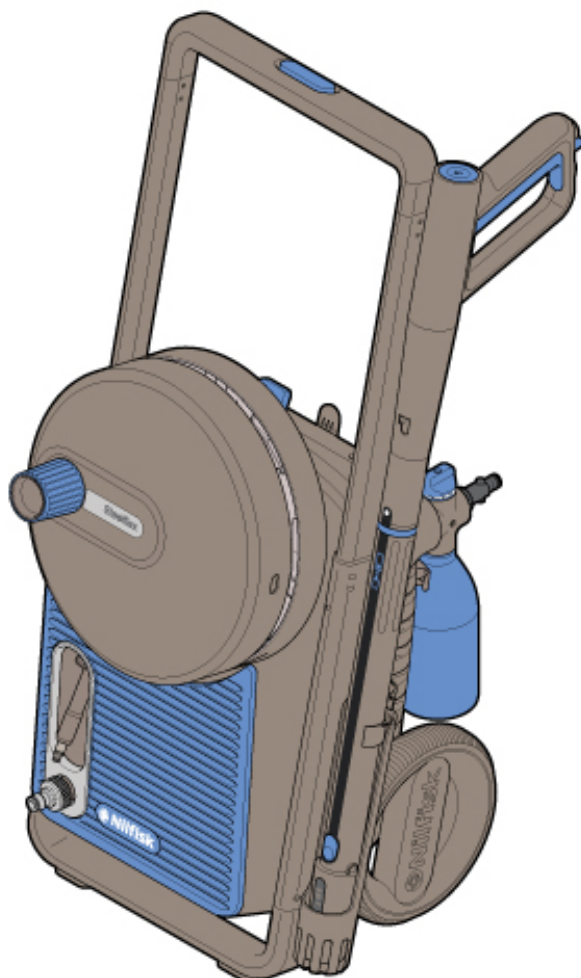

PARTS LIST

2023.03.21

TABLE OF CONTENTS

Overview	1
Motor Pump	3
Hose reel	5
Accessories	7

Excellent 170

Pos.	Vare-nr	Antal	Beskrivelse	Notes
1	128501753	1	WATER INLET MALE COUPLING	
2	128501754	1	FRONT COVER	
3	128501755	1	FRONT CABINET	
4	128501721	1	HANDLE COMPLETE	
5	128501722	1	GUN AND LANCE HOLDER	
6	128501723	1	WHEEL	
7	128501724	1	WHEEL AXLE	
8	128501725	1	REAR CABINET	
9	128501726	1	WIRE HOLDER AND 2X SCREW	
10	128501756	1	MPU COVER FRONT	
10A	128501757	1	COVER WIRE HOUSING AND 4X SCREW3.5*13	
11	128501758	1	MPU COVER BACK	
12	128501759	1	FOAM - MOTOR COVER BOTTOM	
13	128501760	1	FOAM - MOTOR COVER TOP	
14	128501761	1	FAN COVER TOP	
15	128501728	1	CLEANING TOOL BLUE	
16	128501729	1	HOOKS AND STRAPS	
17	128501730	1	EPDM SEAL FOR IPX5-5V	
18	128501731	1	COVER PCBA BOTTOM	
19	128501732	1	O-RING 1381X.5 NBR SH70	
20	128501734	1	SEAL FOR IPX5 230V	
21	128501733	1	MAIN SWITCH 16(14)	
22	128501737	1	CABLE HOOK	
23	128501736	1	COVER FOR ELECTRIC PARTS 160 170	
24	128501735	1	SWITCH KNOB AND AXLE AND O-RING	
26	128501738	1	POWER CABLE EU	
26	128501739	1	POWER CABLE UK	
27	128501763	1	CAPACITOR 25UF	
28	1814741	1	CABLE TIE	
NS	128501692	1	10 PCS 4C BOX EXCELLENT 170	