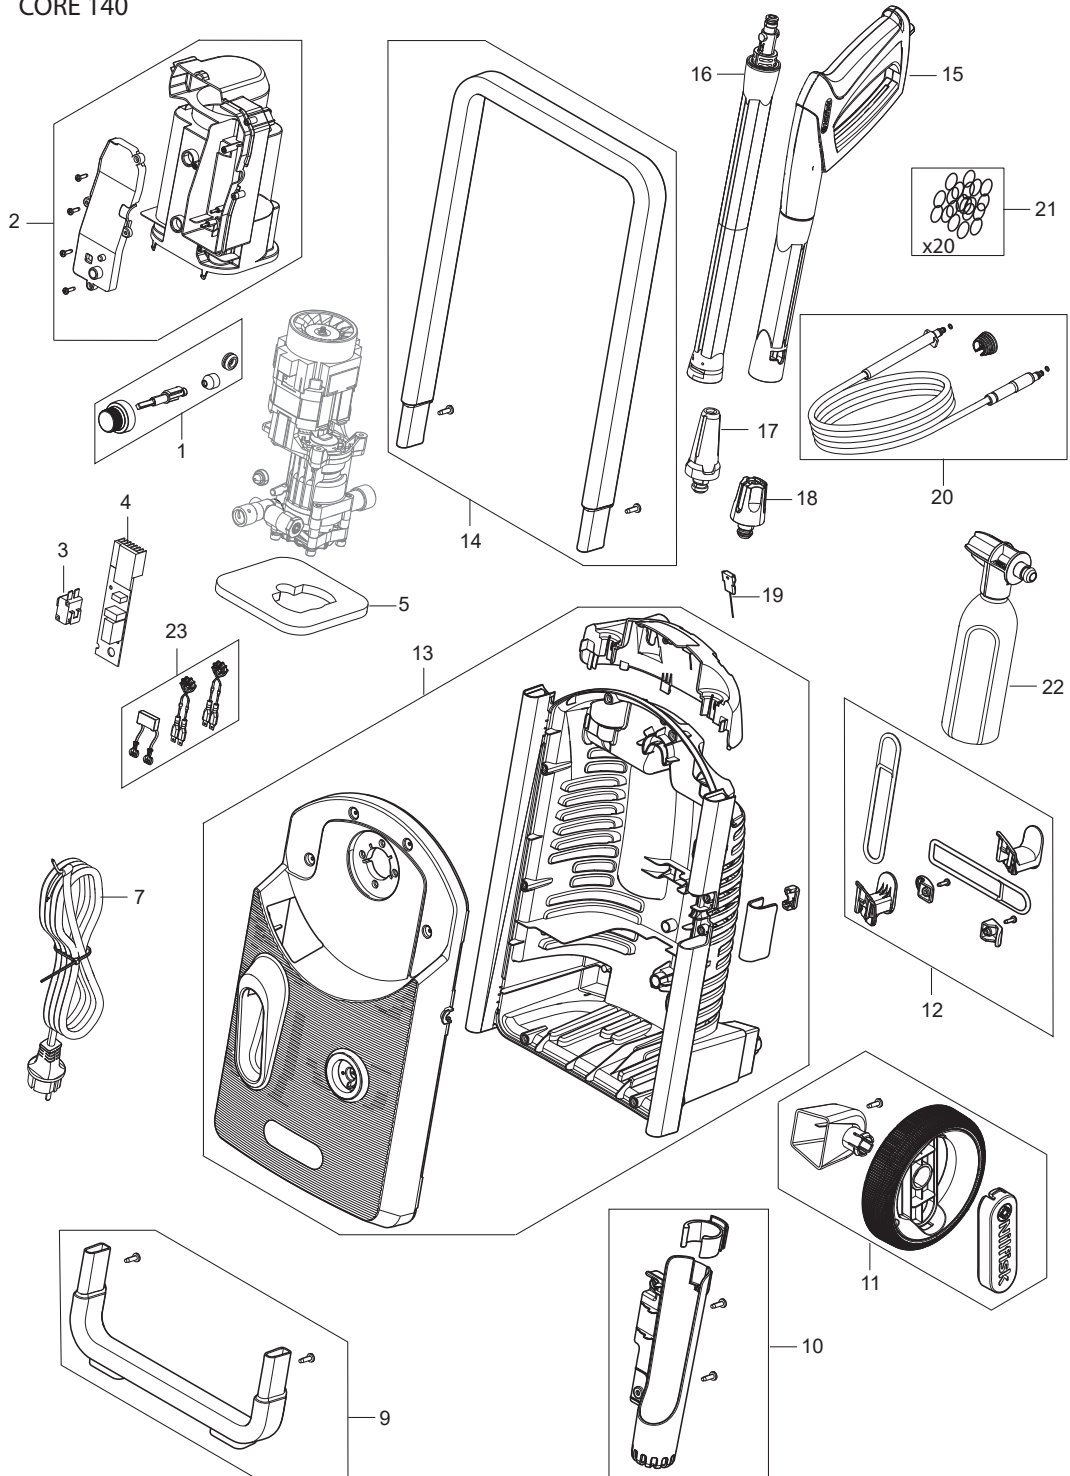

PARTS LIST

TABLE OF CONTENTS

Overview	1
Motor pump	3
Hose reel	5

CORE 140

OVERVIEW

Core 140-6 PowerControl

2020.10.29

2020.11.13

No.	Part No.	Qty.	Description	Part Note
1	128501530	1	SWITCH KNOB CORE 130 140	
2	128501533	1	MOTOR COVER SWITCH COVER 130 140	
3	128501540	1	MAIN SWITCH 130 140	
4	128501535	1	PCB SCR	
5	128501584	1	FOAM - MOTOR COVER 140 140IH	
7	128501543	1	POWER CABLE 130 140 140IH EU	
7	128501544	1	POWER CABLE 130 140 140IH UK	
9	128501545	1	FOOT SUPPORT	
10	128501553	1	GUN AND LANCE HOLDER 140 140IHPC	
11	128501555	2	WHEEL WITH AXLE 140	
12	128501556	1	CORE CABLE HOOKS 125 130 140 140IH	
13	128501549	1	CABINET PARTS 140	
14	128501573	1	HANDLE CORE 140 140IHPC	
15	126481132	1	G3 GUN WITH INTERMEDIATE TUBE	
16	126481134	1	G3 LANCE	
17	128501412	1		
18	128501417	1		
19	128501571	1	CLEANING NEEDLE-140 140IHPC	
20	128501429	1	ULTRA FLEX HOSE 6M INTERNAL HOSE REEL	
21	6411221	1	BAG W. 20 O-RINGS	
22	128501566	1	FOAM SPRAYER COMPLETE	
23	128501572	1	1 CAPACITOR AND 2 EMC COILS	
NS	128501333	1	10 PCS 4C BOX CORE 140 POWER CONTROL	
NS	128501518	1	10 PCS CORE 140 BIKE&AUTO PREM 4C BOXES	

MOTOR PUMP

Core 140-6 PowerControl

2020.08.25

2020.10.15

No.	Part No.	Qty.	Description	Part Note
1	31001132	1	WOBBLE DISC KIT - 9.0 DEGREES	
2	31000791	1	WATER INLET PLASTIC	
3	128501521	1	PUMP PISTON KIT P117	
4	31000516	1	SEALING KIT	
5	31000518	1	VALVE KIT	
6	128501522	1	MICRO SWITCH P08	
7	128501524	1	START STOP SYSTEM P117	
8	128501526	1	INTERNAL HOSE HP	
9	128501527	1	GASKET	
10	128501578	1	PUMP KIT P117	
11	128501528	1	WATER FILTER SP	
12	128501520	1	WATER INLET MALE COUPLING	
13	31000833	1	CARBON BRUSH KIT 2 PCS HEIGHT 11.4MM	

HOSE REEL

Core 140-6 PowerControl

2020.08.21

2020.10.15

No.	Part No.	Qty.	Description	Part Note
1	128501579	1	HANDLE GRIP	
2	128501580	1	HOSE REEL COVERS AND AXLE	
3	128501581	1	HOSE REEL SUPPORT	
4	128501582	1	ADAPTER SYSTEM	
5	128501583	1	GASKETS FOR ADAPTER SYSTEM	