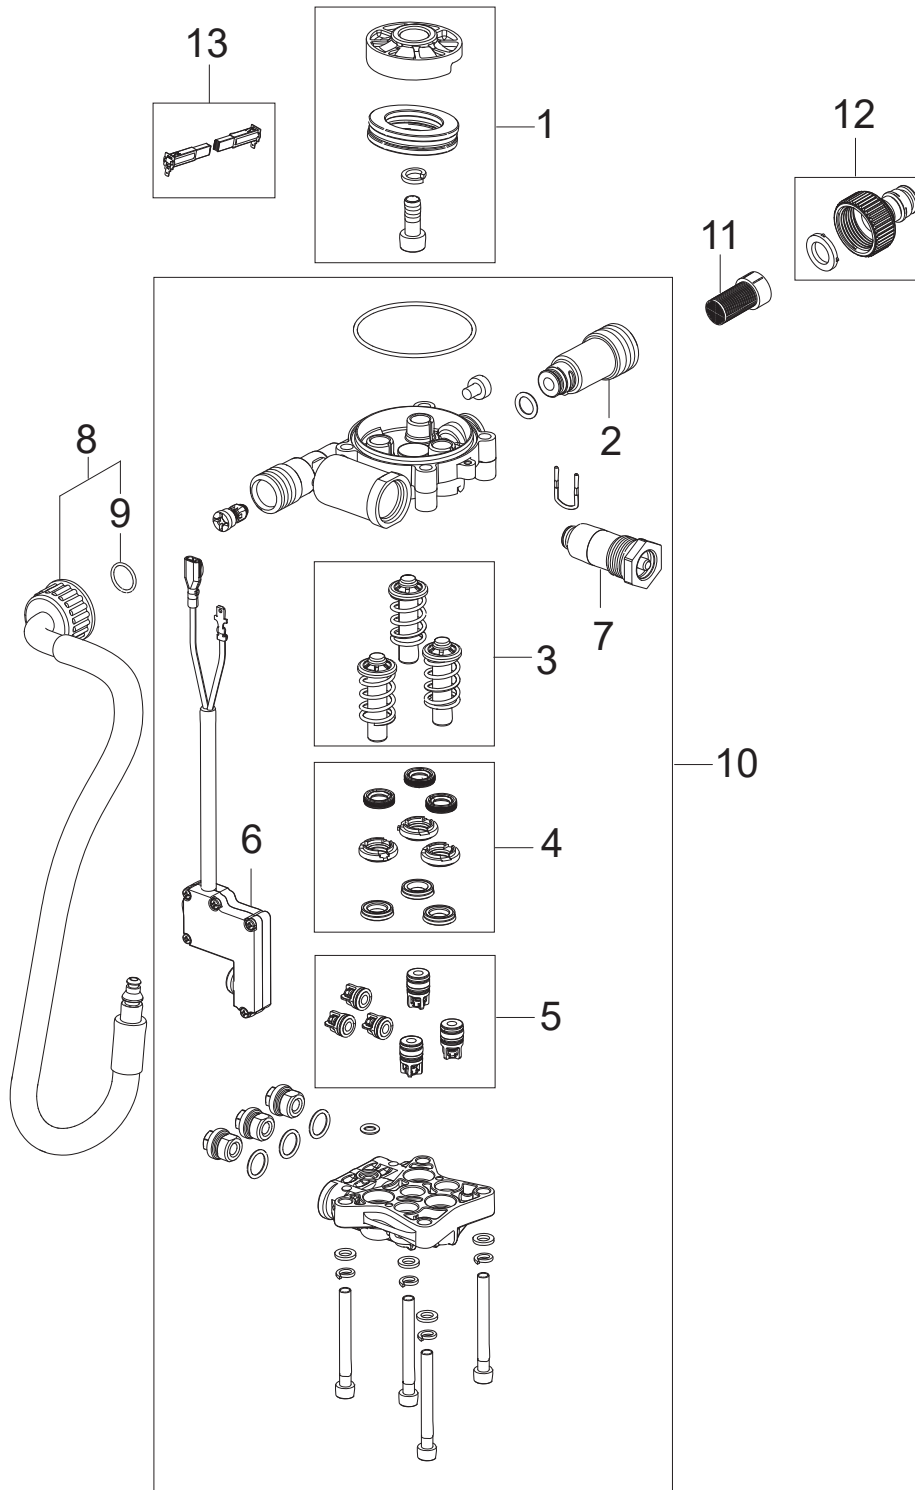

PARTS LIST

TABLE OF CONTENTS

Overview	1
Motor pump	3
Hose reel	5

CORE 140

OVERVIEW

Core 140-6 PowerControl

2020.10.29

2020.11.13

No.	Part No.	Qty.	Description	Part Note
1	128501530	1	SWITCH KNOB CORE 130 140	
2	128501533	1	MOTOR COVER SWITCH COVER 130 140	
3	128501540	1	MAIN SWITCH 130 140	
4	128501535	1	PCB SCR	
5	128501584	1	FOAM - MOTOR COVER 140 140IH	
7	128501543	1	POWER CABLE 130 140 140IH EU	
7	128501544	1	POWER CABLE 130 140 140IH UK	
9	128501545	1	FOOT SUPPORT	
10	128501553	1	GUN AND LANCE HOLDER 140 140IHPC	
11	128501555	2	WHEEL WITH AXLE 140	
12	128501556	1	CORE CABLE HOOKS 125 130 140 140IH	
13	128501549	1	CABINET PARTS 140	
14	128501573	1	HANDLE CORE 140 140IHPC	
15	126481132	1	G3 GUN WITH INTERMEDIATE TUBE	
16	126481134	1	G3 LANCE	
17	128501412	1		
18	128501417	1		
19	128501571	1	CLEANING NEEDLE-140 140IHPC	
20	128501429	1	ULTRA FLEX HOSE 6M INTERNAL HOSE REEL	
21	6411221	1	BAG W. 20 O-RINGS	
22	128501566	1	FOAM SPRAYER COMPLETE	
23	128501572	1	1 CAPACITOR AND 2 EMC COILS	
NS	128501333	1	10 PCS 4C BOX CORE 140 POWER CONTROL	
NS	128501518	1	10 PCS CORE 140 BIKE&AUTO PREM 4C BOXES	

MOTOR PUMP

Core 140-6 PowerControl

2020.08.25

2020.10.15

No.	Part No.	Qty.	Description	Part Note
1	31001132	1	WOBBLE DISC KIT - 9.0 DEGREES	
2	31000791	1	WATER INLET PLASTIC	
3	128501521	1	PUMP PISTON KIT P117	
4	31000516	1	SEALING KIT	
5	31000518	1	VALVE KIT	
6	128501522	1	MICRO SWITCH P08	
7	128501524	1	START STOP SYSTEM P117	
8	128501526	1	INTERNAL HOSE HP	
9	128501527	1	GASKET	
10	128501578	1	PUMP KIT P117	
11	128501528	1	WATER FILTER SP	
12	128501520	1	WATER INLET MALE COUPLING	
13	31000833	1	CARBON BRUSH KIT 2 PCS HEIGHT 11.4MM	

HOSE REEL

Core 140-6 PowerControl

2020.08.21

2020.10.15

No.	Part No.	Qty.	Description	Part Note
1	128501579	1	HANDLE GRIP	
2	128501580	1	HOSE REEL COVERS AND AXLE	
3	128501581	1	HOSE REEL SUPPORT	
4	128501582	1	ADAPTER SYSTEM	
5	128501583	1	GASKETS FOR ADAPTER SYSTEM	