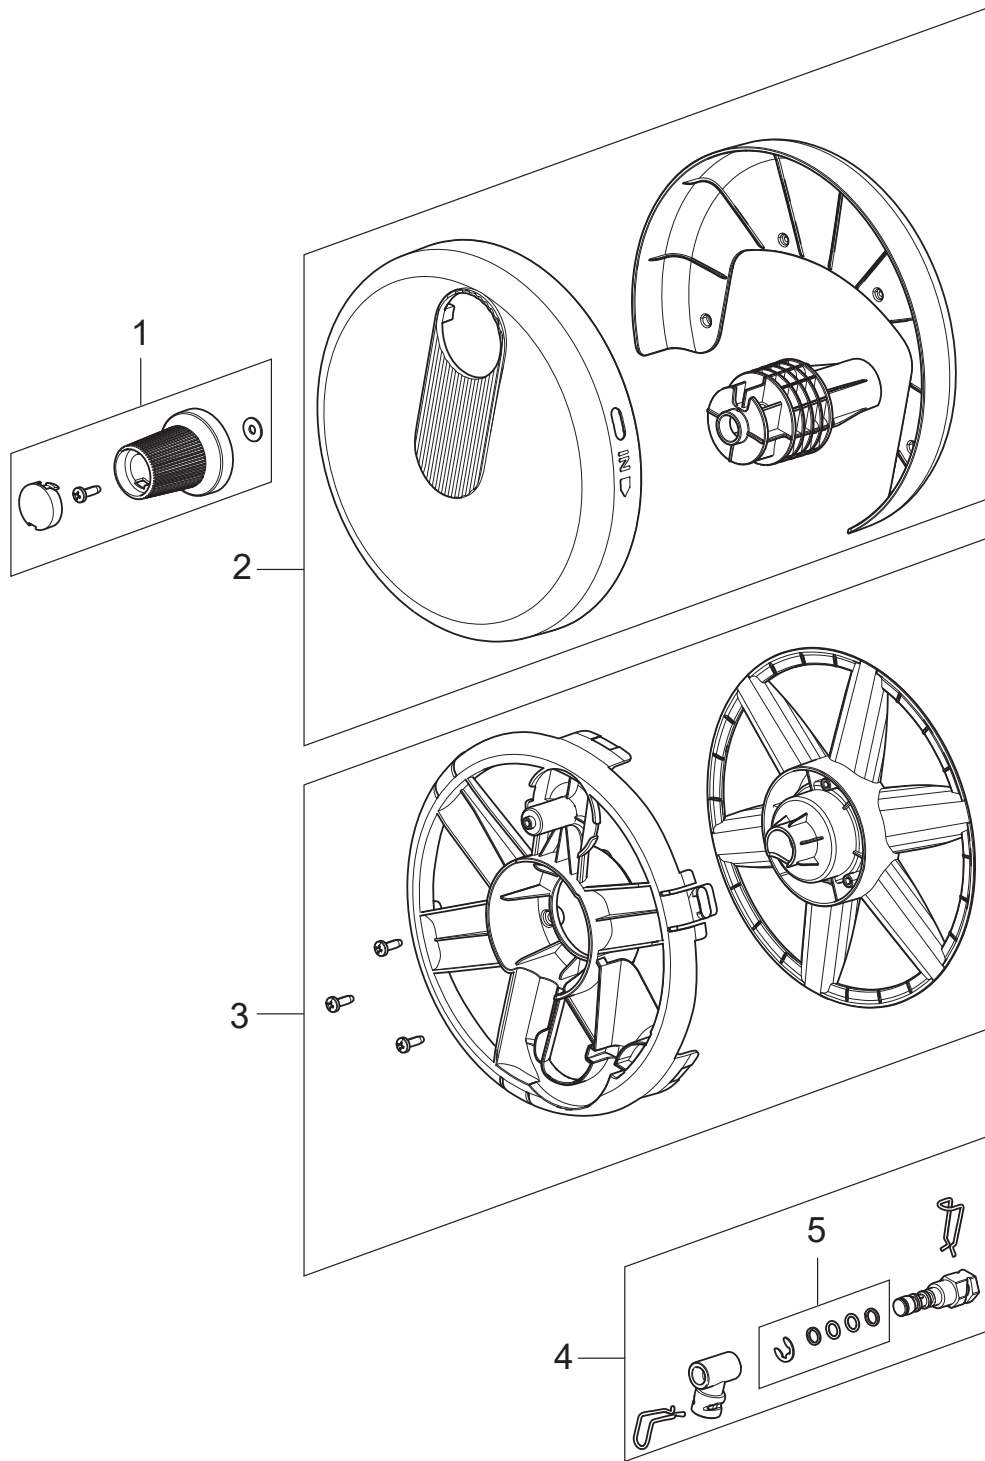

PARTS LIST

TABLE OF CONTENTS

Overview	1
Motor pump	3
Hose reel	5

CORE 140

OVERVIEW

Core 140-6 PowerControl

2020.10.29

2020.11.13

No.	Part No.	Qty.	Description	Part Note
1	128501530	1	SWITCH KNOB CORE 130 140	
2	128501533	1	MOTOR COVER SWITCH COVER 130 140	
3	128501540	1	MAIN SWITCH 130 140	
4	128501535	1	PCB SCR	
5	128501584	1	FOAM - MOTOR COVER 140 140IH	
7	128501543	1	POWER CABLE 130 140 140IH EU	
7	128501544	1	POWER CABLE 130 140 140IH UK	
9	128501545	1	FOOT SUPPORT	
10	128501553	1	GUN AND LANCE HOLDER 140 140IHPC	
11	128501555	2	WHEEL WITH AXLE 140	
12	128501556	1	CORE CABLE HOOKS 125 130 140 140IH	
13	128501549	1	CABINET PARTS 140	
14	128501573	1	HANDLE CORE 140 140IHPC	
15	126481132	1	G3 GUN WITH INTERMEDIATE TUBE	
16	126481134	1	G3 LANCE	
17	128501412	1		
18	128501417	1		
19	128501571	1	CLEANING NEEDLE-140 140IHPC	
20	128501429	1	ULTRA FLEX HOSE 6M INTERNAL HOSE REEL	
21	6411221	1	BAG W. 20 O-RINGS	
22	128501566	1	FOAM SPRAYER COMPLETE	
23	128501572	1	1 CAPACITOR AND 2 EMC COILS	
NS	128501333	1	10 PCS 4C BOX CORE 140 POWER CONTROL	
NS	128501518	1	10 PCS CORE 140 BIKE&AUTO PREM 4C BOXES	

MOTOR PUMP

Core 140-6 PowerControl

2020.08.25

2020.10.15

No.	Part No.	Qty.	Description	Part Note
1	31001132	1	WOBBLE DISC KIT - 9.0 DEGREES	
2	31000791	1	WATER INLET PLASTIC	
3	128501521	1	PUMP PISTON KIT P117	
4	31000516	1	SEALING KIT	
5	31000518	1	VALVE KIT	
6	128501522	1	MICRO SWITCH P08	
7	128501524	1	START STOP SYSTEM P117	
8	128501526	1	INTERNAL HOSE HP	
9	128501527	1	GASKET	
10	128501578	1	PUMP KIT P117	
11	128501528	1	WATER FILTER SP	
12	128501520	1	WATER INLET MALE COUPLING	
13	31000833	1	CARBON BRUSH KIT 2 PCS HEIGHT 11.4MM	

HOSE REEL

Core 140-6 PowerControl

2020.08.21

2020.10.15

No.	Part No.	Qty.	Description	Part Note
1	128501579	1	HANDLE GRIP	
2	128501580	1	HOSE REEL COVERS AND AXLE	
3	128501581	1	HOSE REEL SUPPORT	
4	128501582	1	ADAPTER SYSTEM	
5	128501583	1	GASKETS FOR ADAPTER SYSTEM	