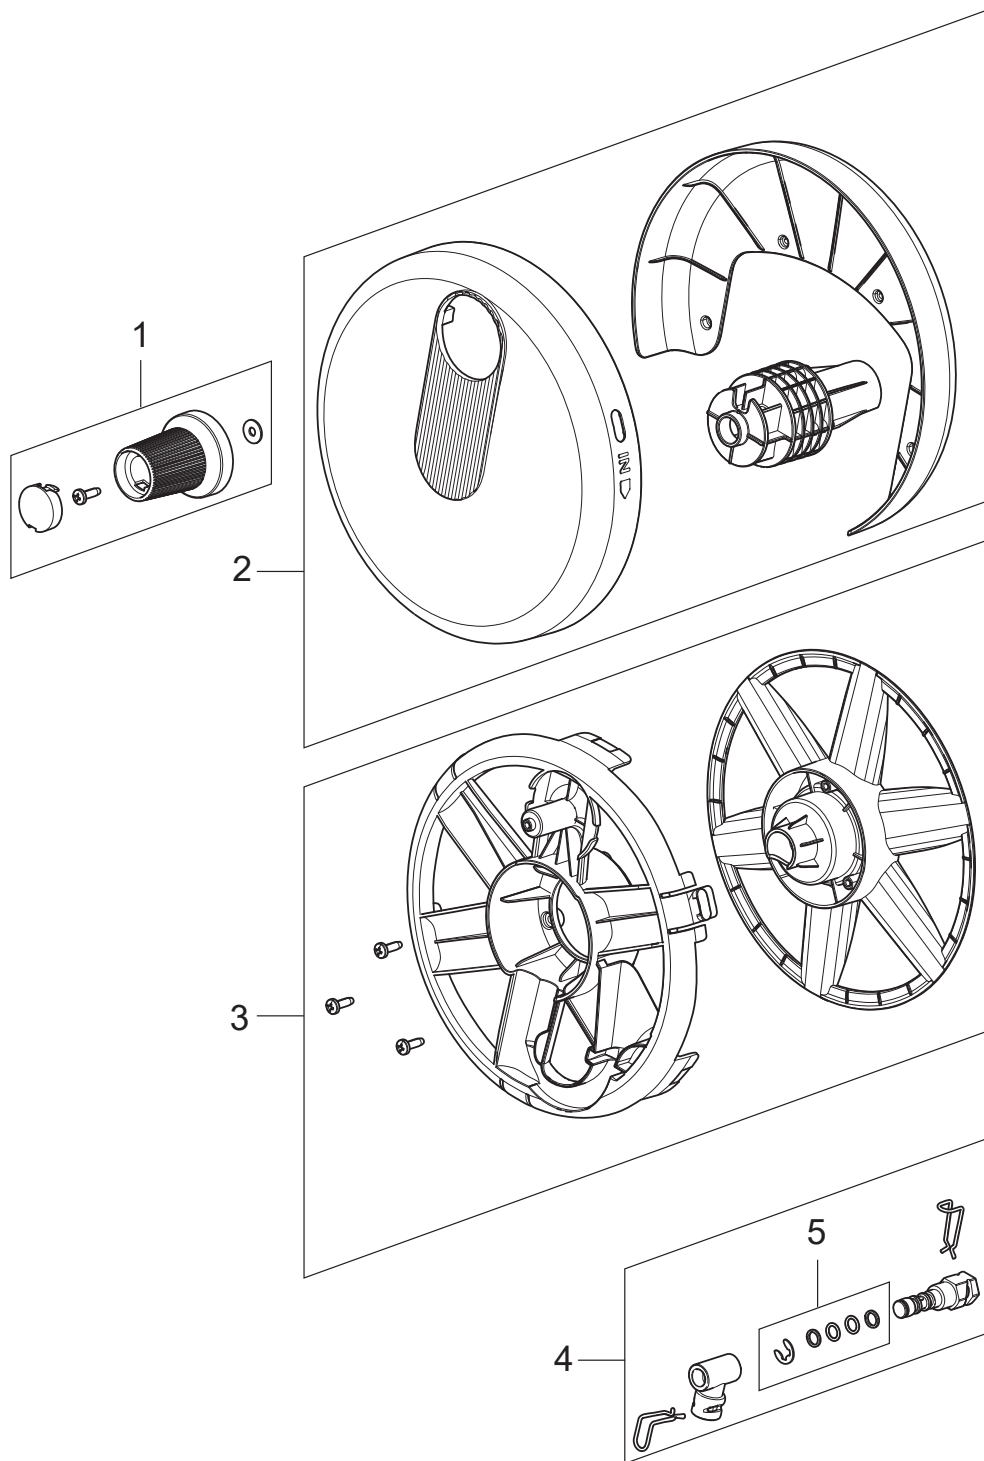

PARTS LIST

TABLE OF CONTENTS

Overview	1
Motor pump	3
Hose reel	5

CORE 140 IH

OVERVIEW

Core 140-8 In Hand Powercontrol

2020.10.15

2020.11.13

No.	Part No.	Qty.	Description	Part Note
1	128501529	1	SWITCH KNOB CORE 125 140IH	
2	128501534	1	MOTOR COVER SWITCH COVER 140 IH	
3	128501536	1	PCBA WIRELESS GUN MOTOR CONTROL140 IH	
4	128501537	1	PCBA NEO WIRELESS MACHINE 140 IH	
5	128501539	1	MAIN SWITCH 125 140 IHPC	
6	128501584	1	FOAM - MOTOR COVER 140 140IH	
7	128501543	1	POWER CABLE 130 140 140IH EU	
7	128501544	1	POWER CABLE 130 140 140IH UK	[1]
9	128501545	1	FOOT SUPPORT	
10	128501553	1	GUN AND LANCE HOLDER 140 140IHPC	
11	128501555	2	WHEEL WITH AXLE 140	
12	128501556	1	CORE CABLE HOOKS 125 130 140 140IH	
13	128501550	1	CABINET PARTS 140IH	
14	128501573	1	HANDLE CORE 140 140IHPC	
15	128501561	1	G3 GUN HANDLE BLUE WIRELESS	
16	126481134	1	G3 LANCE	
17	128501417	1		
18	128501412	1		
19	128501571	1	CLEANING NEEDLE-140 140IHPC	
20	128501428	1	ULTRA FLEX HOSE 8M INTERNAL HOSE REEL	
21	6411221	1	BAG W. 20 O-RINGS	
22	128501566	1	FOAM SPRAYER COMPLETE	
23	128501572	1	1 CAPACITOR AND 2 EMC COILS	
NS	128501334	1	10 PCS 4C BOX CORE 140 POWER CONTROL IH	

Part Notes:

[1] - HK

MOTOR PUMP

Core 140-8 In Hand Powercontrol

2020.08.25

2020.10.15

No.	Part No.	Qty.	Description	Part Note
1	31001132	1	WOBBLE DISC KIT - 9.0 DEGREES	
2	31000791	1	WATER INLET PLASTIC	
3	128501521	1	PUMP PISTON KIT P117	
4	31000516	1	SEALING KIT	
5	31000518	1	VALVE KIT	
6	128501522	1	MICRO SWITCH P08	
7	128501524	1	START STOP SYSTEM P117	
8	128501526	1	INTERNAL HOSE HP	
9	128501527	1	GASKET	
10	128501578	1	PUMP KIT P117	
11	128501528	1	WATER FILTER SP	
12	128501520	1	WATER INLET MALE COUPLING	
13	31000833	1	CARBON BRUSH KIT 2 PCS HEIGHT 11.4MM	

HOSE REEL

Core 140-8 In Hand Powercontrol

2020.08.21

2020.10.15

HOSE REEL

Core 140-8 In Hand Powercontrol

2020.08.21

2020.10.15