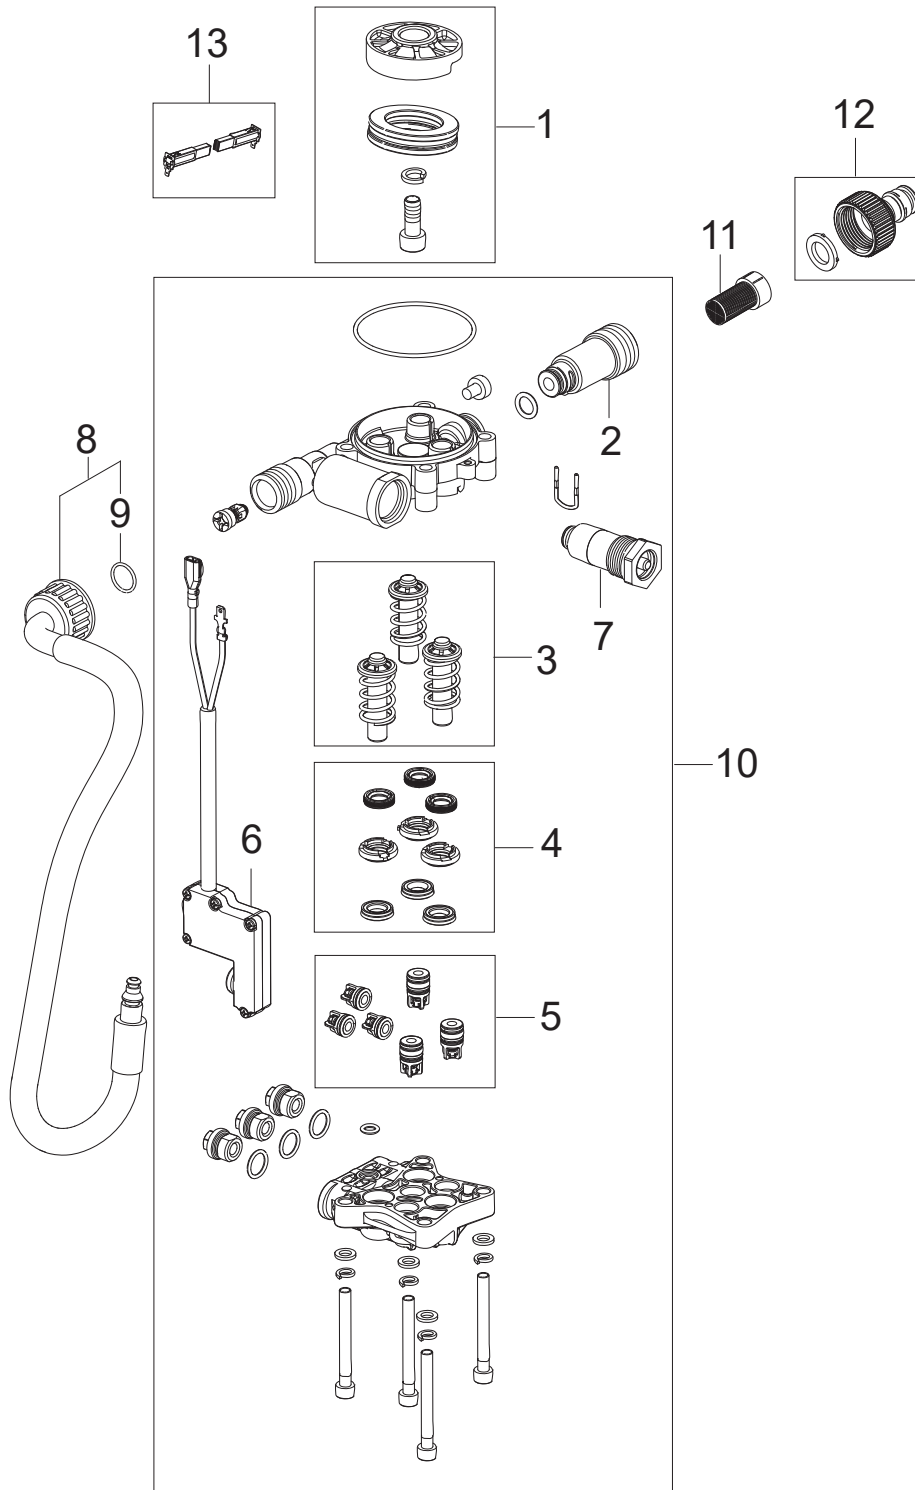

PARTS LIST

TABLE OF CONTENTS

Overview	1
Motor pump	3
Hose reel	5

CORE 140 IH

OVERVIEW

Core 140-8 In Hand Powercontrol

2020.10.15

2020.11.13

No.	Part No.	Qty.	Description	Part Note
1	128501529	1	SWITCH KNOB CORE 125 140IH	
2	128501534	1	MOTOR COVER SWITCH COVER 140 IH	
3	128501536	1	PCBA WIRELESS GUN MOTOR CONTROL140 IH	
4	128501537	1	PCBA NEO WIRELESS MACHINE 140 IH	
5	128501539	1	MAIN SWITCH 125 140 IHPC	
6	128501584	1	FOAM - MOTOR COVER 140 140IH	
7	128501543	1	POWER CABLE 130 140 140IH EU	
7	128501544	1	POWER CABLE 130 140 140IH UK	[1]
9	128501545	1	FOOT SUPPORT	
10	128501553	1	GUN AND LANCE HOLDER 140 140IHPC	
11	128501555	2	WHEEL WITH AXLE 140	
12	128501556	1	CORE CABLE HOOKS 125 130 140 140IH	
13	128501550	1	CABINET PARTS 140IH	
14	128501573	1	HANDLE CORE 140 140IHPC	
15	128501561	1	G3 GUN HANDLE BLUE WIRELESS	
16	126481134	1	G3 LANCE	
17	128501417	1		
18	128501412	1		
19	128501571	1	CLEANING NEEDLE-140 140IHPC	
20	128501428	1	ULTRA FLEX HOSE 8M INTERNAL HOSE REEL	
21	6411221	1	BAG W. 20 O-RINGS	
22	128501566	1	FOAM SPRAYER COMPLETE	
23	128501572	1	1 CAPACITOR AND 2 EMC COILS	
NS	128501334	1	10 PCS 4C BOX CORE 140 POWER CONTROL IH	

Part Notes:

[1] - HK

MOTOR PUMP

Core 140-8 In Hand Powercontrol

2020.08.25

2020.10.15

No.	Part No.	Qty.	Description	Part Note
1	31001132	1	WOBBLE DISC KIT - 9.0 DEGREES	
2	31000791	1	WATER INLET PLASTIC	
3	128501521	1	PUMP PISTON KIT P117	
4	31000516	1	SEALING KIT	
5	31000518	1	VALVE KIT	
6	128501522	1	MICRO SWITCH P08	
7	128501524	1	START STOP SYSTEM P117	
8	128501526	1	INTERNAL HOSE HP	
9	128501527	1	GASKET	
10	128501578	1	PUMP KIT P117	
11	128501528	1	WATER FILTER SP	
12	128501520	1	WATER INLET MALE COUPLING	
13	31000833	1	CARBON BRUSH KIT 2 PCS HEIGHT 11.4MM	

No.	Part No.	Qty.	Description	Part Note
1	128501579	1	HANDLE GRIP	
2	128501580	1	HOSE REEL COVERS AND AXLE	
3	128501581	1	HOSE REEL SUPPORT	
4	128501582	1	ADAPTER SYSTEM	
5	128501583	1	GASKETS FOR ADAPTER SYSTEM	