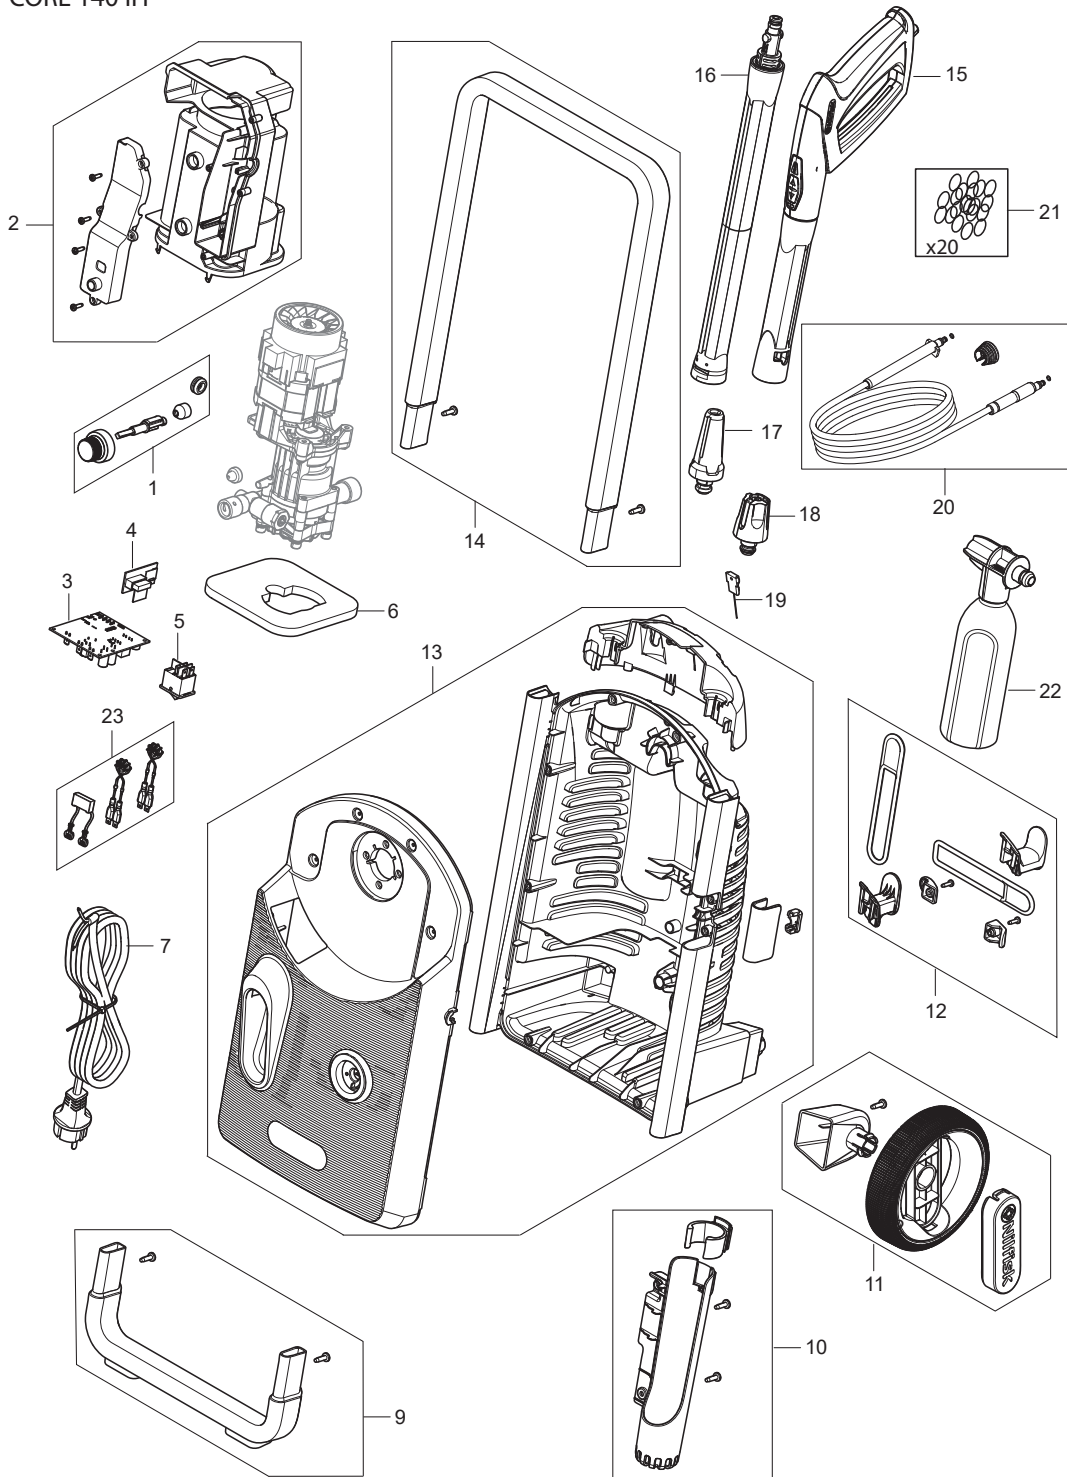

PARTS LIST

TABLE OF CONTENTS

Overview	1
Motor pump	3
Hose reel	5

CORE 140 IH

OVERVIEW

Core 140-8 In Hand Powercontrol

2020.10.15

2020.11.13

No.	Part No.	Qty.	Description	Part Note
1	128501529	1	SWITCH KNOB CORE 125 140IH	
2	128501534	1	MOTOR COVER SWITCH COVER 140 IH	
3	128501536	1	PCBA WIRELESS GUN MOTOR CONTROL140 IH	
4	128501537	1	PCBA NEO WIRELESS MACHINE 140 IH	
5	128501539	1	MAIN SWITCH 125 140 IHPC	
6	128501584	1	FOAM - MOTOR COVER 140 140IH	
7	128501543	1	POWER CABLE 130 140 140IH EU	
7	128501544	1	POWER CABLE 130 140 140IH UK	[1]
9	128501545	1	FOOT SUPPORT	
10	128501553	1	GUN AND LANCE HOLDER 140 140IHPC	
11	128501555	2	WHEEL WITH AXLE 140	
12	128501556	1	CORE CABLE HOOKS 125 130 140 140IH	
13	128501550	1	CABINET PARTS 140IH	
14	128501573	1	HANDLE CORE 140 140IHPC	
15	128501561	1	G3 GUN HANDLE BLUE WIRELESS	
16	126481134	1	G3 LANCE	
17	128501417	1		
18	128501412	1		
19	128501571	1	CLEANING NEEDLE-140 140IHPC	
20	128501428	1	ULTRA FLEX HOSE 8M INTERNAL HOSE REEL	
21	6411221	1	BAG W. 20 O-RINGS	
22	128501566	1	FOAM SPRAYER COMPLETE	
23	128501572	1	1 CAPACITOR AND 2 EMC COILS	
NS	128501334	1	10 PCS 4C BOX CORE 140 POWER CONTROL IH	

Part Notes:

[1] - HK

MOTOR PUMP

Core 140-8 In Hand Powercontrol

2020.08.25

2020.10.15

No.	Part No.	Qty.	Description	Part Note
1	31001132	1	WOBBLE DISC KIT - 9.0 DEGREES	
2	31000791	1	WATER INLET PLASTIC	
3	128501521	1	PUMP PISTON KIT P117	
4	31000516	1	SEALING KIT	
5	31000518	1	VALVE KIT	
6	128501522	1	MICRO SWITCH P08	
7	128501524	1	START STOP SYSTEM P117	
8	128501526	1	INTERNAL HOSE HP	
9	128501527	1	GASKET	
10	128501578	1	PUMP KIT P117	
11	128501528	1	WATER FILTER SP	
12	128501520	1	WATER INLET MALE COUPLING	
13	31000833	1	CARBON BRUSH KIT 2 PCS HEIGHT 11.4MM	

No.	Part No.	Qty.	Description	Part Note
1	128501579	1	HANDLE GRIP	
2	128501580	1	HOSE REEL COVERS AND AXLE	
3	128501581	1	HOSE REEL SUPPORT	
4	128501582	1	ADAPTER SYSTEM	
5	128501583	1	GASKETS FOR ADAPTER SYSTEM	