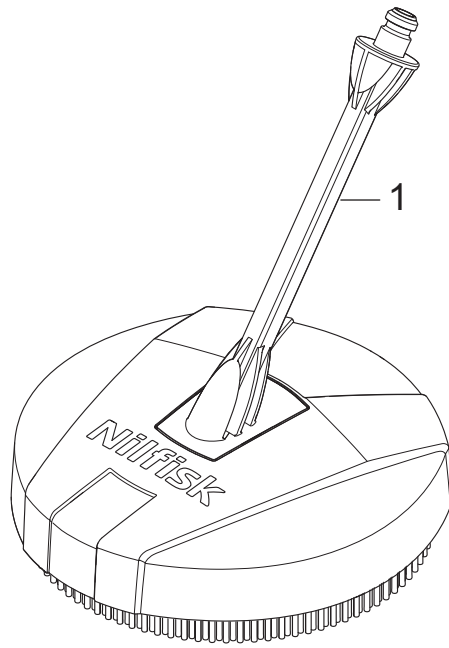

Pos.	Vare-nr	Antal	Beskrivelse	Notes
			IS 128333118 - Patio	[1]
1	128500702	1	Patio terrassevasker	
2	128500756	1	TIGHTENING NUT CLICK AND CLEAN	
3		4	SELF TAPPING SCREW, 4.2x16	
4	128500757	1	Rotor arm kpl. Patio	
5	128500758	1	DYSE KIT PATIO	

Part Notes:

[1] - IS 128333118 - Patio