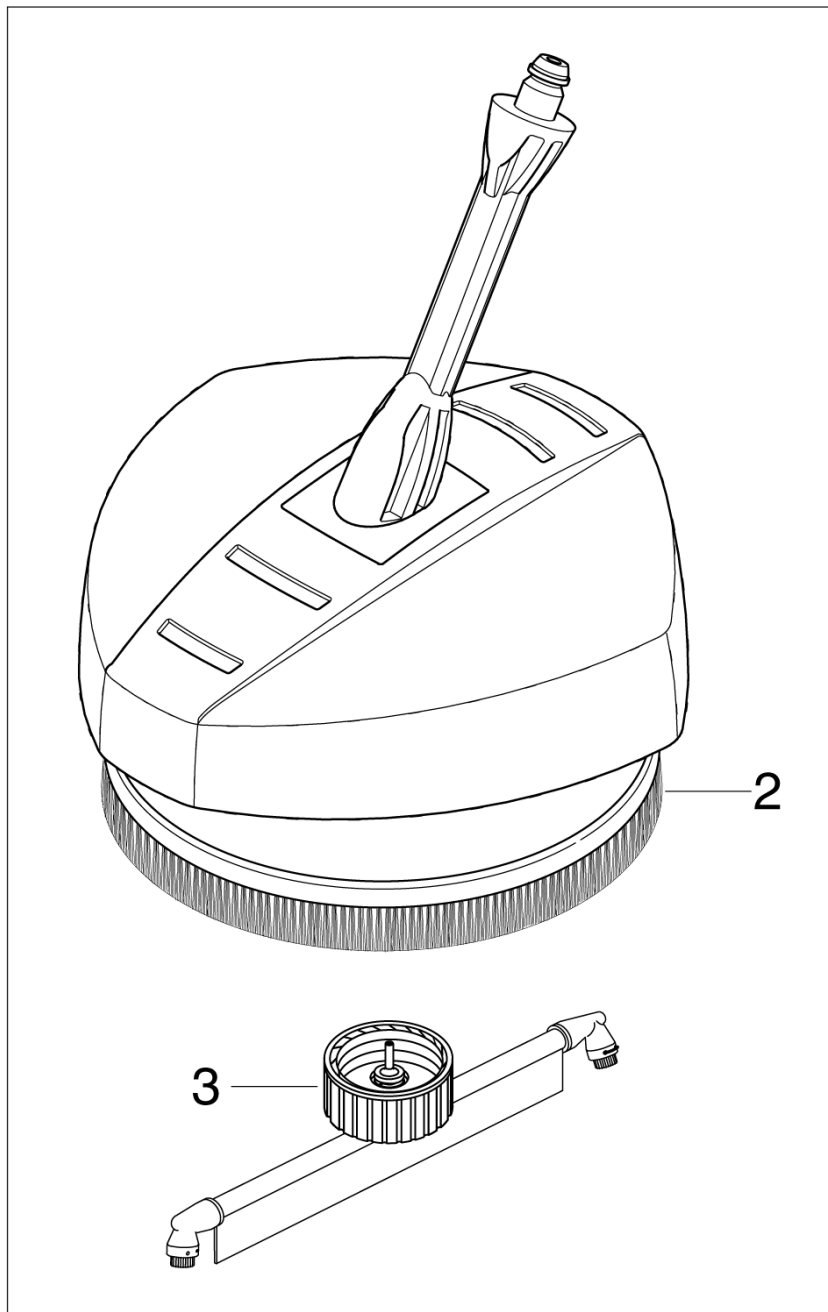

Part Notes:

[1] - IS 128333118 - Patio

Pos.	Vare-nr	Antal	Beskrivelse	Notes
			IS 128333160 - Compact Patio	[1]
1	128500700	1	Compact Patio terrassevasker	

Part Notes:

[1] - IS 128333160 - Compact Patio

Pos.	Vare-nr	Antal	Beskrivelse	Notes
			IS 126528025 - COMPACT PATIO	[1]
1	126411158	1	Compact Patio	
2	126415006	1	Børste til compact patio	
3	126415007	1	Rotorarm Compact Patio kit	[2]
-	128307009	1	10 PCS. BOX - ON TOP OF C120.2	[3]
-	128307007	1	10 PCS. BOX - ON TOP OF C100.4	[4]
-	128307019	1	BOX FOR PATIO COMPACT 10PCS	
-	128307008	1	10 PCS. BOX - ON TOP OF C110.1	[3]