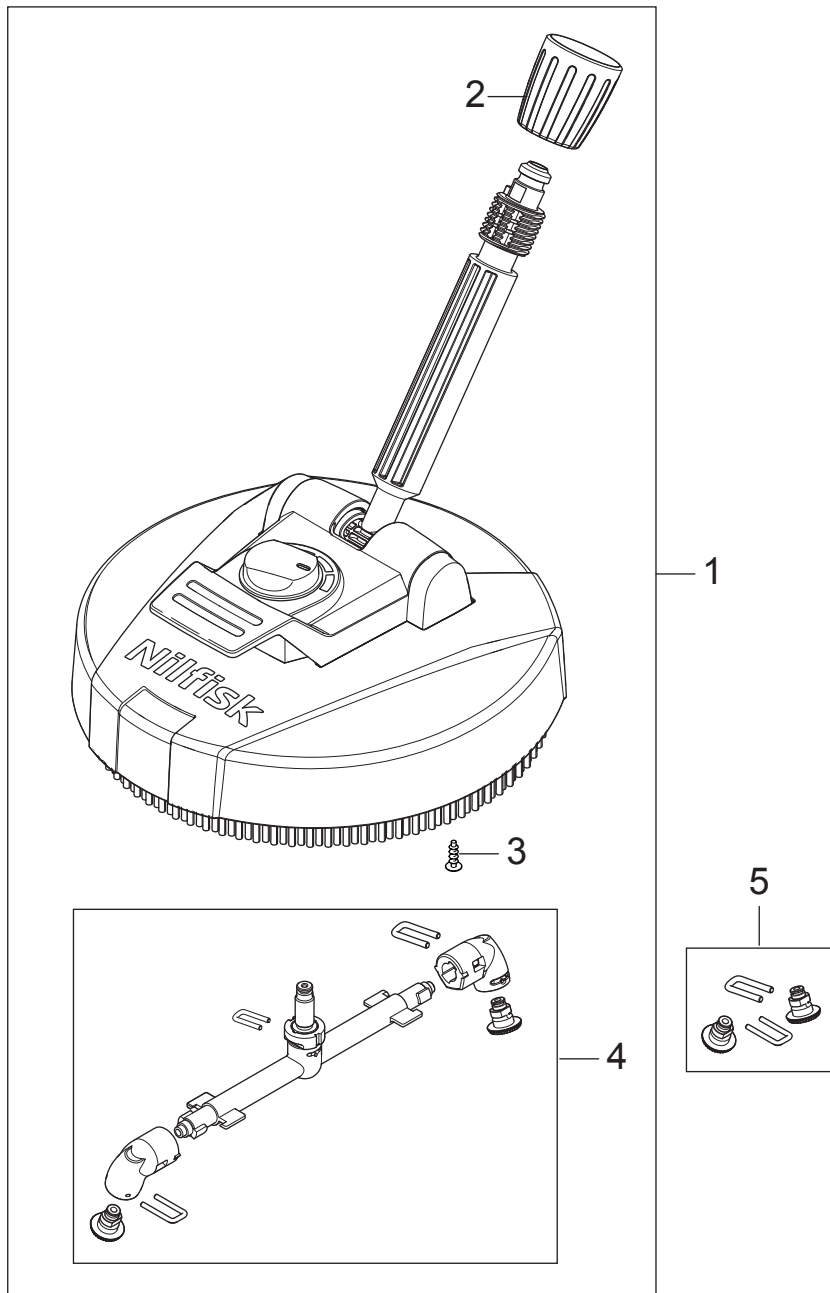

Part Notes:

- [1] - IS 126412102 - PATIO PLUS (EN-FR-NL-DE-SV-DA-ES-IT-HU)
- [2] - IS 126412102 - PATIO PLUS (FI-RU-LV-LT-ET-HR-CS-PL)
- [3] - PRUNED-NO REPLACEMENT
TSB Patio Plus - Add grease
- [4] - PRUNED-NO REPLACEMENT
- [5] - 128333385A PATIO PLUS rep. guide
TSB-CON-2014-002-patio-rotating-problem
STI_CPW 023_Patio Cleaner Plus
- [6] - Only Compact - see TSB CPW-023
- [7] - TSB-CON-2013-002 Nozzle rep kit Patio Plus

Part Notes:

[1] - IS 128334260 - Power Patio

Pos.	Vare-nr	Antal	Beskrivelse	Notes
			IS 128333118 - Patio	[1]
1	128500702	1	Patio terrassevasker	
2	128500756	1	TIGHTENING NUT CLICK AND CLEAN	
3		4	SELF TAPPING SCREW, 4.2x16	
4	128500757	1	Rotor arm kpl. Patio	
5	128500758	1	DYSE KIT PATIO	