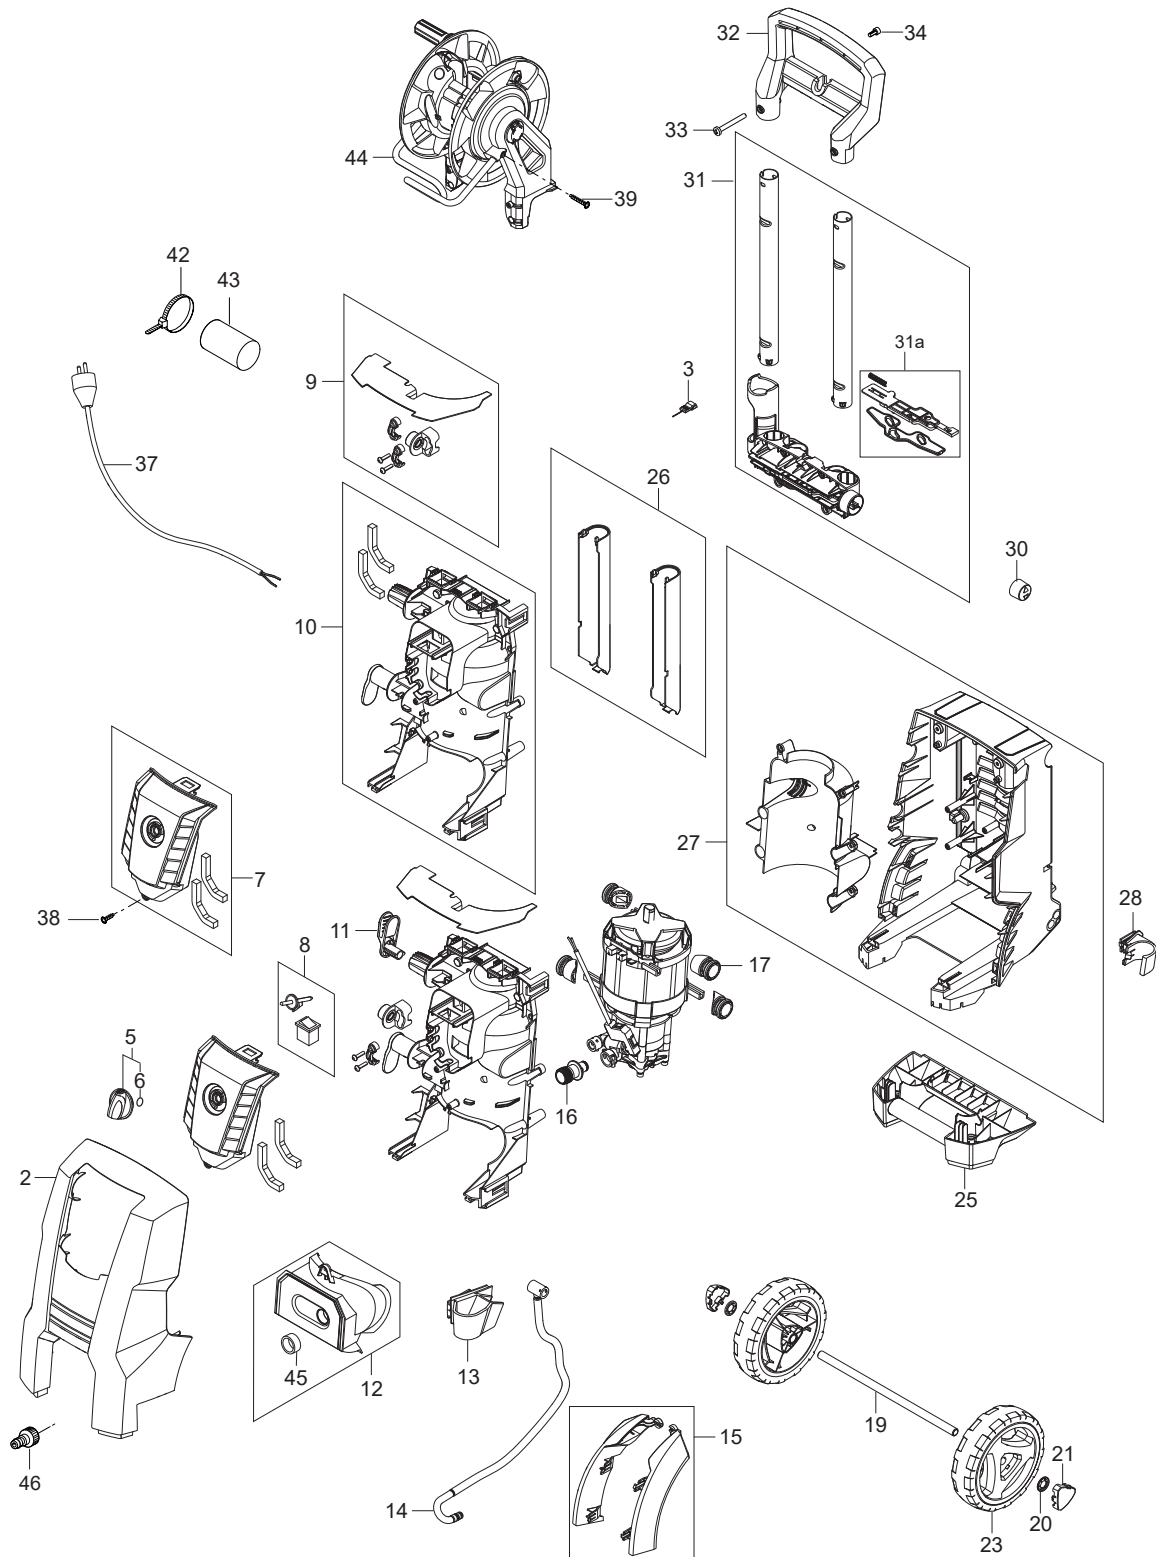

PARTS LIST

2018.03.07

TABLE OF CONTENTS

Overview	1
Motor pump	3
Hose reel	5

Pos.	Vare-nr	Antal	Beskrivelse	Notes
NS	128500991	1	10PCS 4C BOX E160.1-10 XTRA	
2	128501161	1	FRONT CABINET W. PRINT E160.1	
3	6520844	1	Rensenål sort	
5	128500547	1	Drejeknap blå	
6	9868	1	O-ring 10.0X2.5	
7	128500928	1	SWITCH BOX	
8	128500845	1	SWITCH ON/OFF WITH SHAFT	
9	128500815	1	CABLE RELIFE KIT	
10	128500927	1	FRONT STRUCTURAL WITH GASKET	
11	128500549	1	ROTARY CABLE HOOK BLUE	
12	128500551	1	IN/OUTLET COVER KIT BLACK XTRA	
13	128500512	1	LANCE HOLDER	
14	128500846	1	INTERNAL HOSE STEEL XTRA	
15	128500514	1	WHEEL MUDGUARD	
16	128500515	1	Tilgangsstuds	
17	128500604	1	VIBRATION DAMPER	
19	128500517	1	WHEEL AXLE	
20	127440210	1	Låsering	
21	128500552	1	Hjulkapsel	
23	128500553	1	Hjul	
25	128500520	1	Front fod høj	
26	128500521	1	TUBE GUIDES	
27	128500522	1	Cover bag	
28	128500523	1	LANCE HOLDER TOP	
30	128500554	1	HANDLE LOCK BUTTON BLUE	
31	128500931	1	HANDLE TUBE AND ACC STORAGE	
31a	128500932	1	SPRING FOR LOCK	
32	128500527	1	Håndtag	
33	128500528	1	NUT FOR HANDLE LOCK	
34	128500529	1	SCREW M4X8 ISO7045 A2-50-H PH	
37	128500847	1	POWER CABLE EU	
38	107141838	33	SCREW K50X18 WN1451 BLACK TORX20	
39	128500595	2	SCREW K50X35 WN1452 BLACK TORX	
42	1814741	1	CABLE TIE	
43	128500848	1	CAPACITOR 35MF	
44		1	Hose reel complete	[1]
45	128500578	1	INLET GASKET	
46	106404529	1	GARDENA COMPATIBLE MALE 3/4" ACCESSORY	