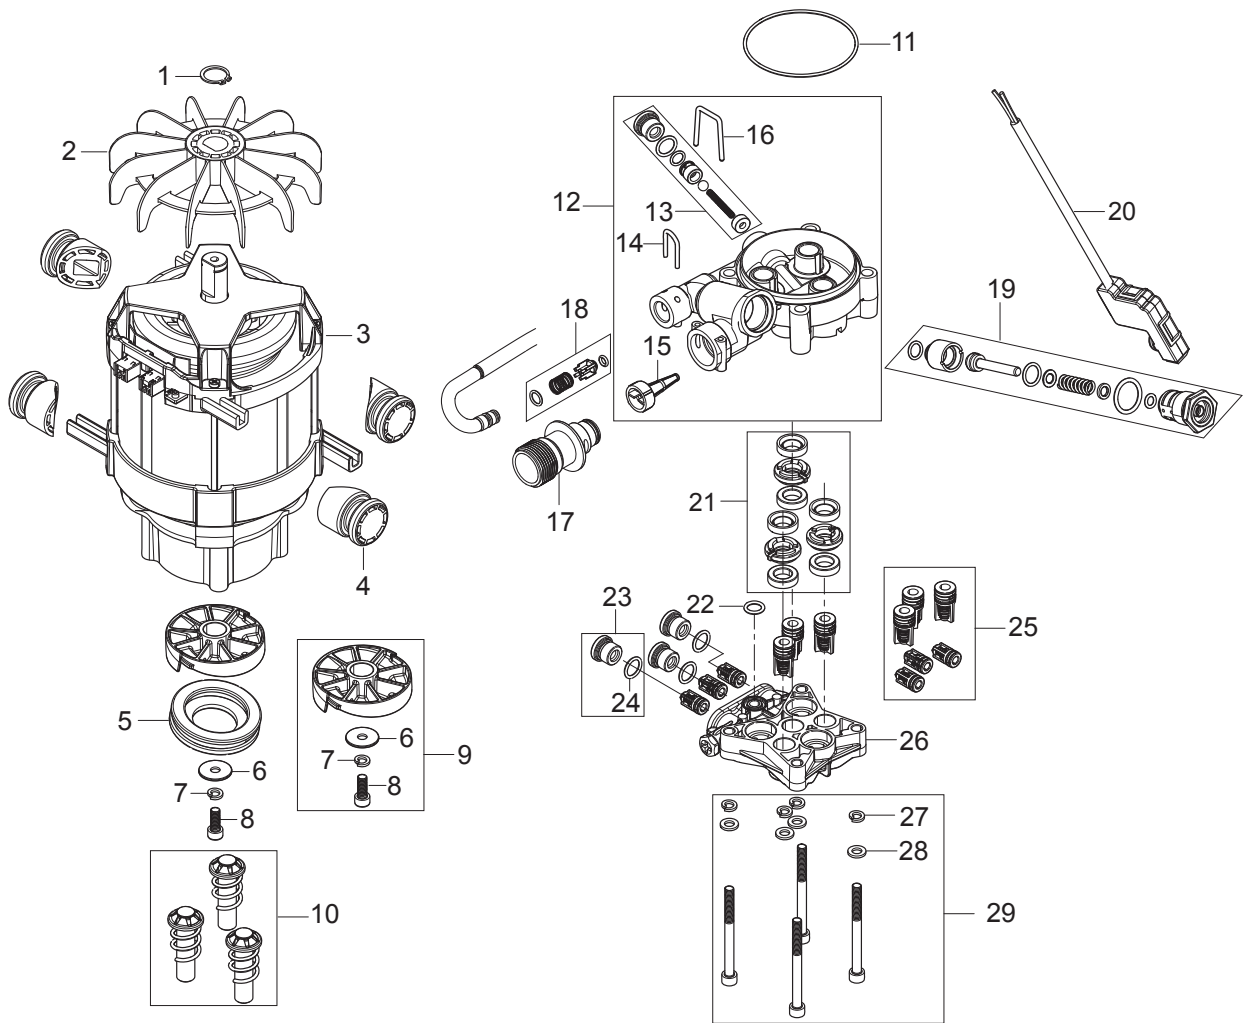

Pos.	Vare-nr	Antal	Beskrivelse	Notes
1	127500051	1	LOCK RING	
2	127500040	1	Ventilatorvinge	
3	128500849	1	MOTOR 230V/50HZ 2.3KW	
4	128500604	4	VIBRATION DAMPER	
5	128500605	1	THRUST BALL BEARING	
6	127130066	1	Spændeskive Ø22XØ6.4X1.5	
7	127500050	1	SPRING WASHER	
8	128500608	1	SCREW M6X16 10.9 FZB ISO4762	
9	128500615	1	WOBBLE DISC KIT 10.7 DEG	
10	128500616	1	PISTON COMPLETE KIT 3PCS	
11	127440078	1	o-ring 72x2	
12	128500618	1	CYLINDERBLOCK KIT W.EASY START	
13	128500619	1	Easy start kit	
14	128500620	1	U-PIN OUTLET	
15	128500195	1	Tilgangsfilter	
16	128500675	1	U-PIN INLET	
17	128500515	1	Tilgangsstuds	
18	128500624	1	Kontraventil	
19	128500850	1	Start/stop ventil d2.95	
20	128500628	1	Microswitch boks komplet	
21	128500993	1	THRUST COLLAR WATER KIT	
22	128500630	1	O-RING 10.0X2.2 NBR 90	
23	128500851	3	PRESSURE VALVE PLUG KIT	
24	127440085	3	O-Ring 11.7X2.0 Sh90	
25	128500855	1	INLET OUTLET VALVE 6PCS	
26	128500633	1	CYLINDE HEAD R CYLINDER HEAD	
27	127500029	4	WASHER	
28	127500050	4	SPRING WASHER	
29	127500071	1	SCREW M6X70 DIN 912 4PCS