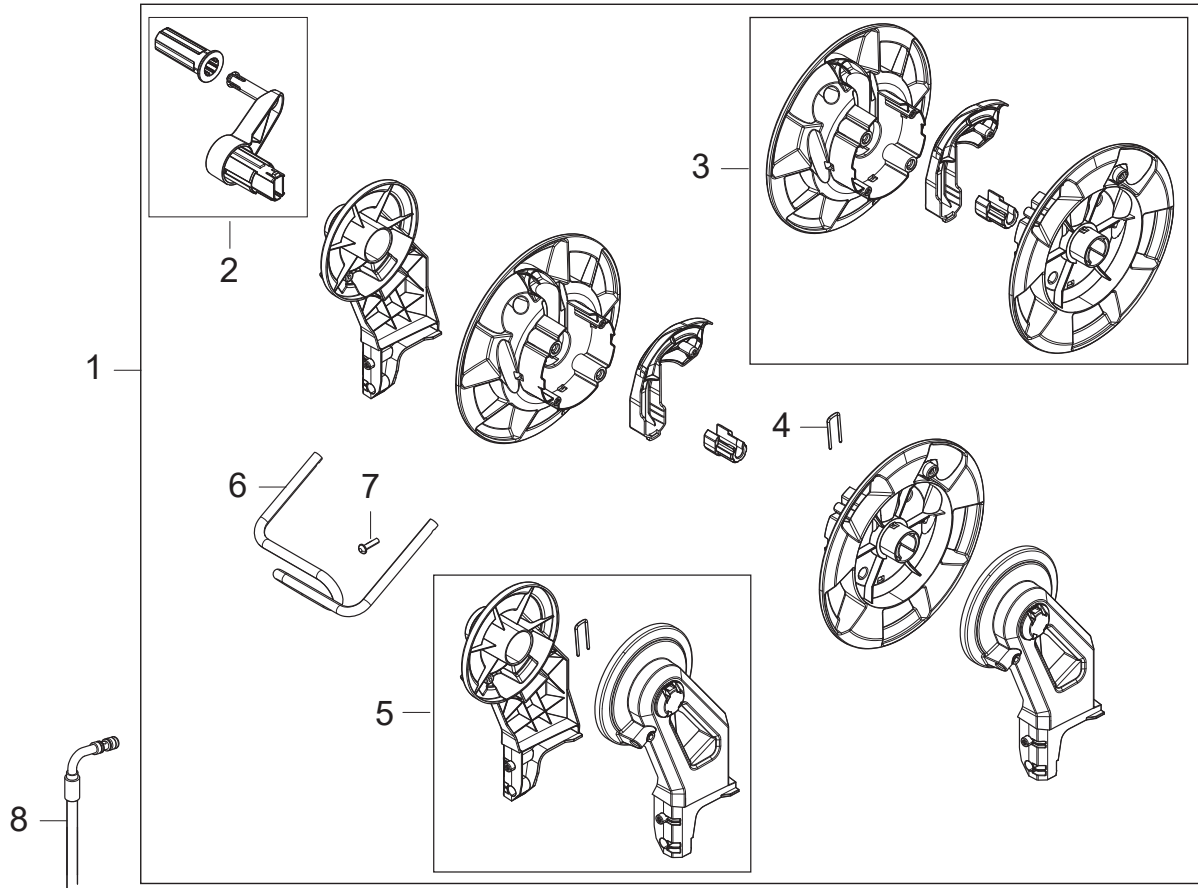

Pos.	Vare-nr	Antal	Beskrivelse	Notes
1	128500531	1	Slangerulle komplet	
2	128500590	1	Håndtag til slangeoprul	
3	128500591	1	Kit til slangeoprul	
4	128500592	1	LOCK KIT	
5	128500593	1	HOSE REEL BRACKET KIT	
6	128500594	1	HOSE GUIDE BRACKET	
7	128500595	2	SCREW K50X35 WN1452 BLACK TORX	
8	128500656	1	Højtryksslange 10 m Superflex