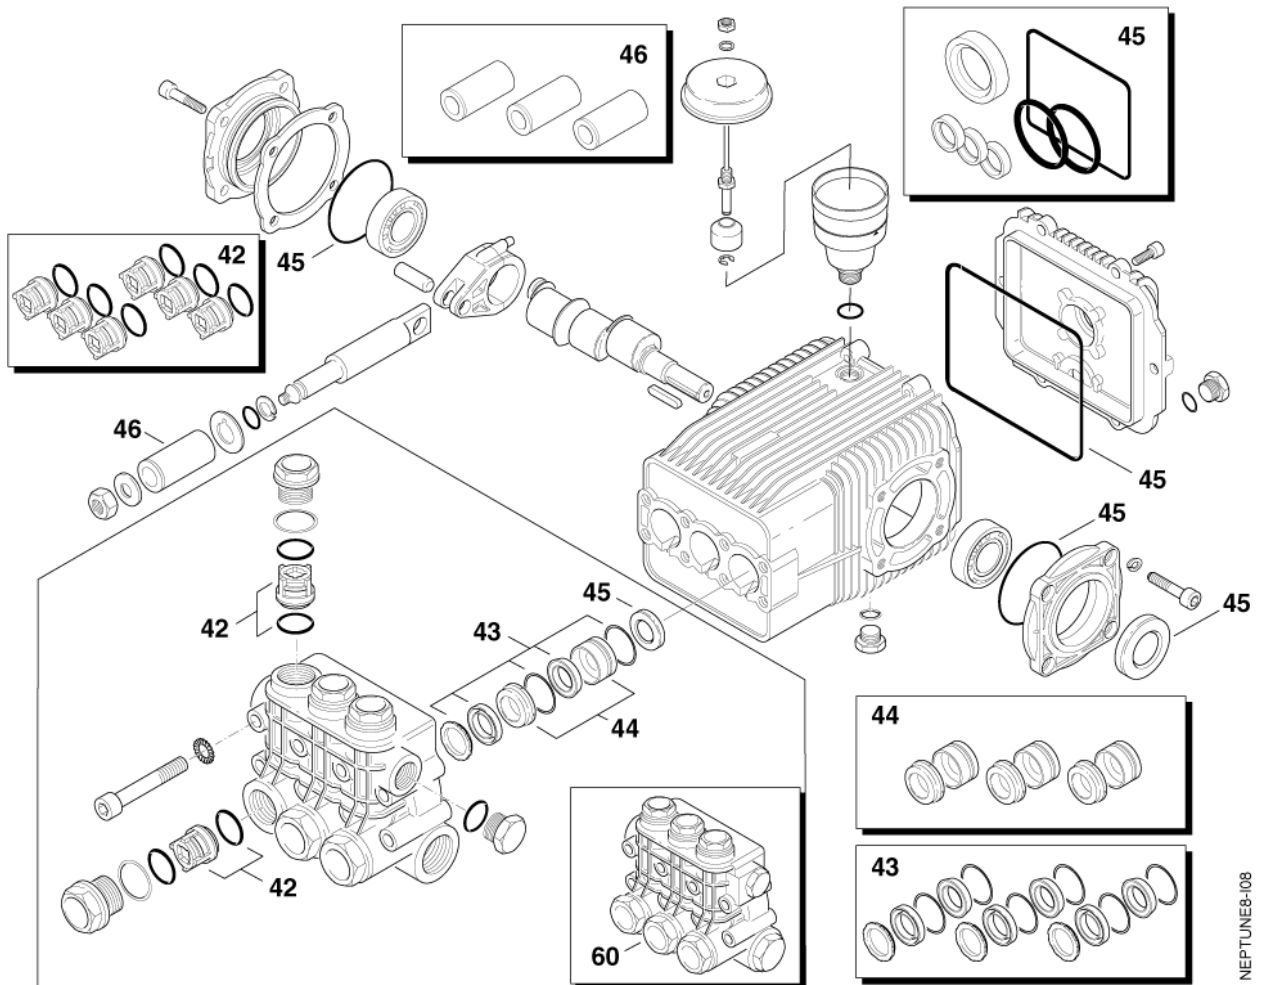

Part Notes:

- [1] - o
- [2] - *
- [3] - *
PLEASE CONTACT CARWASH DIRECTLY
- [4] - o*
- [5] - PLEASE CONTACT CARWASH DIRECTLY
- [6] - includes o
- [7] - consisting of: *

Pos.	Vare-nr	Antal	Beskrivelse	Notes
0-	200060	1	Olie	[1]
00	107146077	1	PUMP NP8 30.20 400-230/3/50	[2]
1	301002025	6	Prop M28X1,5/Sw27X33	
2	301002043	6	Støttering Ø25,5 X 22	
3	3000825	12	O-ring 20,24 x 2,62 Nitril	
4	301002027	1	Ventilblok	
5	909100367	8	Safety Washer Ø 10	
6	13860	8	CYLINDER SCREW M10X80 ISO4762 ST 8.8/ZN	
7	56554	3	O-ring	
8	301001135	3	Prop	
9	301001822	1	PRESS SPINDLE 26X60 M10	
10	2788	4	CYLINDER SCREW M8X16 ISO 4762 ST 8.8/ZN	
11	301002031	1	BEARING LID 80X80X Ø 94X8	
12	64361	2	ROLLER BEARING 32206	
13	301002036	1	COVER	
14	4697	6	SCREW M6X16	
15	56554	1	O-ring	
16	301000614	1	Oliebeholder	
17	301001196	1	Float Switch	
18	301002037	1	HOUSING	
19	40312	1	KEY 8X7X40 DIN 6885A	
20	301002038	1	CRANKSHAFT	
21	301002047	3	Forbindelsesled	
22	301002033	1	ADJUSTING WASHER 80X80XØ94X0,10	
22	301002035	1	ADJUSTING WASHER 80X80XØ94X0,25	
22	301002034	1	ADJUSTING WASHER 80X80XØ94X0,19	
22	301002032	1	ADJUSTING WASHER 80X80XØ94X0,05	
23	301002030	1	Bearing Lid 80X80X Ø 94 X8	
24	301002044	3	BOLT	
25	301002046	3	PISTON ROD	
26	301002048	3	Supporting Ring Ø 13X1 0X1	
27	6480286	3	O-Ring	
28	301002045	3	Distance Spacer	
29	301002042	3	Washer Ø 18,5X Ø 8X1	
30	909100376	3	Hexagon Nut M8X5/Sw17	
31	3928	4	SCREW M8X30	
32	2798	4	LOCK WASHER 8	
33	107142593	1	HOLDING WASHER PE	[3]
60	301002029	1	Valve Block Compl. Ø22Mm Piston	[4]
60	301002028	1	VALVE BLOCK COMPL. Ø20MM	[5]
99	301001980	1	PUMP N8 8G29 N 30 L/MIN 200BAR	[6]
99	107140939	1	PUMP N8 30.20 N 30 L/MIN	[4]

Part Notes:

- [1] - 2,15L - OIL TYPES_QUANTITY for HPW_APRIL 2017
- [2] - includes motor and pump
- [3] - TSB-PPW-2016-017 Locking ring for oil level switch falling off
- [4] - *EU*
- [5] - *US*
- [6] - *US*
GUARANTEE DATE EXPIRED