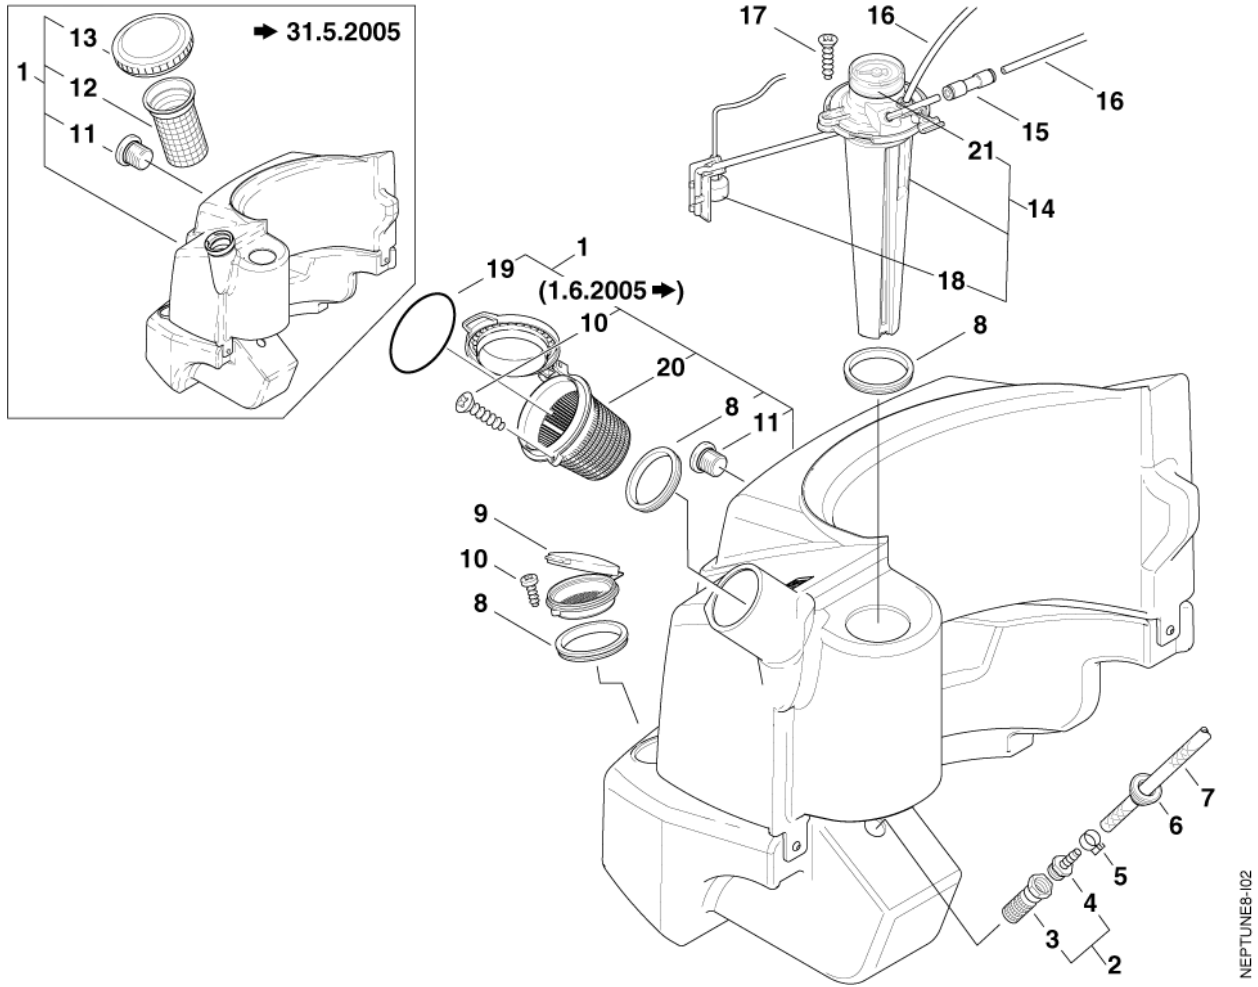

PARTS LIST

2017.05.31

TABLE OF CONTENTS

Cabinet.....	1
Frame.....	3
Fuel tank, detergent tank.....	5
Water break tank.....	7
Anti-scale pump.....	9
Control safety block (A).....	11
Control safety block (B).....	13
Pump.....	15
Pump, kits.....	17
Motor 01.05.2006=>.....	19
Motor =>30.04.2006	21
Electric box.....	23
Electric box cables.....	25
Cover electric box.....	27
Fan.....	29
Boiler.....	31
Distributor, ignition transformer.....	33
Burner unit from Dec. 2010.....	35
Burner unit.....	37
Basket.....	39
Hose reel.....	41
Hose reel, cord reel.....	43
Service crane.....	45
Soft start.....	47
Remote control - accessory.....	49
Default accessories.....	51
Total check kits.....	53
Recommended spare parts.....	55

Part Notes:

- [1] - BLACK
[2] - BLUE

NEPTUNE8-103

Pos.	Vare-nr	Antal	Beskrivelse	Notes
1	301001570	1	TUBE FRAME LEFT	
2	3453	1	SCREW M8X60	
3	301000525	1	CENTRAL TUBE	
4	301000706	1	BOLT D8X310	
5	12496	6	Møtrik M6	
6	301000521	1	HINGE PLATE	
7	301000519	1	Sideramme - Højre	
8	61467	8	Møtrik M8	
9	301001794	2	DISTANCE PIECE 12X41.5	
10	301001573	1	REAR WALL 487X375.2X59	
11	909100359	2	COUNTERSUNK SCREW M6X70 ISO 7046 ST/ZN	
12	301000554	2	Drejehjul	
13	2762	8	Skive	
14	5370	8	Skruer M8X10	
15	6184074	2	Kørehjul	
16	301001077	2	Hjulkappe	
17	46363	2	Låsering Ø25	
18	301001568	1	BASE FRAME	

Part Notes:

- [1] - 2,15L - OIL TYPES_QUANTITY for HPW_APRIL 2017
- [2] - includes motor and pump
- [3] - TSB-PPW-2016-017 Locking ring for oil level switch falling off
- [4] - *EU*
- [5] - *US*
- [6] - *US*
GUARANTEE DATE EXPIRED