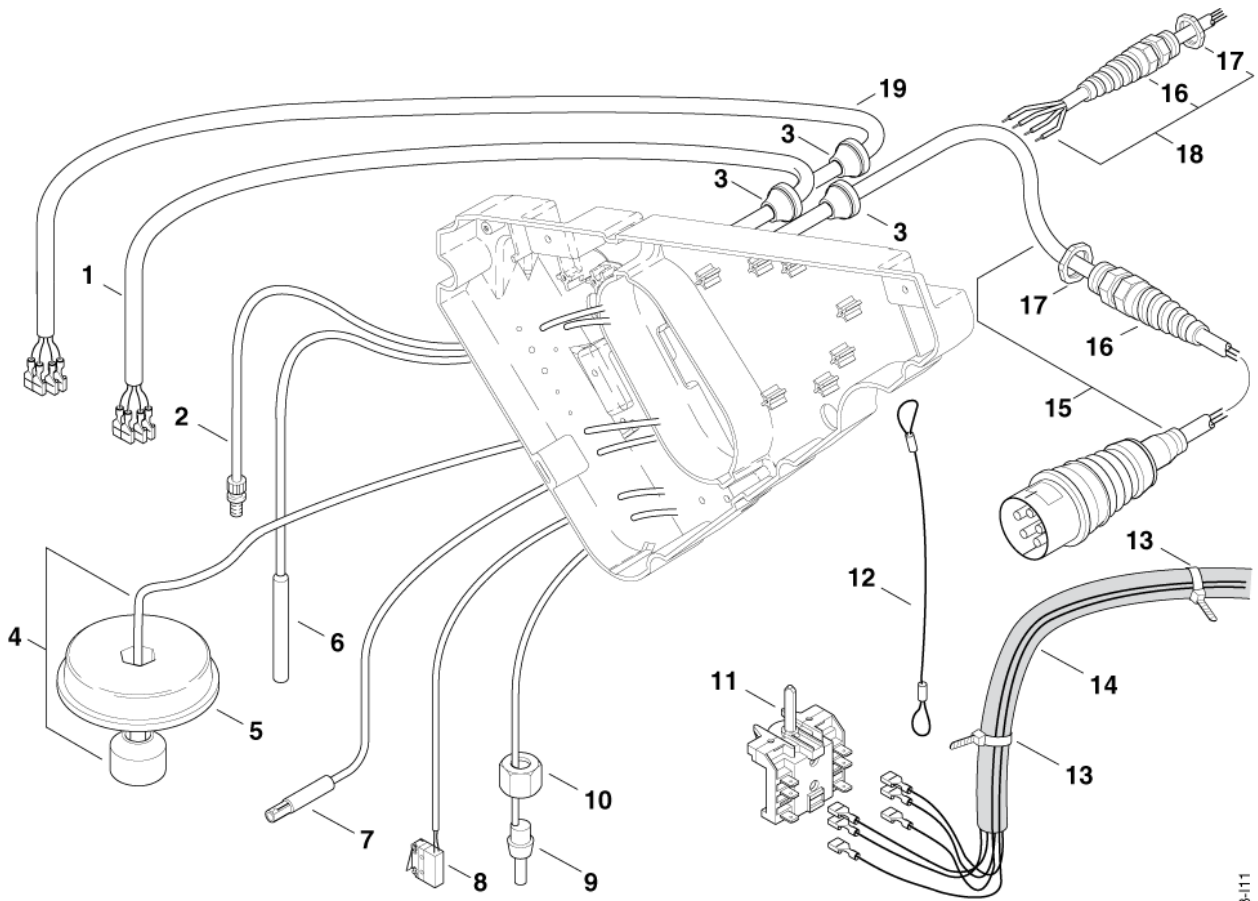

Pos.	Vare-nr	Antal	Beskrivelse	Notes
1	301000679	1	ASSEMBLY PLATE	
2	301002123	1	Microprocessor	[1]
2	301000680	1	Hoved Print	
3	1805175	4	Plastskruer	
4	301000678	1	Display	
5	301000636	1	Aksle	
6	11254	3	SCREW 3.5X10 WN1411	
7	22290	1	MOU. RAIL TS35/F6 7.5 18X5.2 EN60715 ZN	[2]
8	15146	4	RAISED DOME HEAD SCREW M5X12 H DIN 7985	
9	2763	4	Washer 5,3X1	
10	1813773	4	SERRATED LOCK WASHER	[3]
11	2760	4	Møtrik	
12	16860	2	Skruer 4x12	
13	301000688	1	WIRE TERMINAL 4X2.5MM	
14	301000687	2	WIRE TERMINAL 2X2.5MM	
15	301000686	2	WIRE TERMINAL 4X2.5mm TYPE 264	
16	301000689	1	END PLATE GREY 4MM TYP 264	
17	301000722	1	WIRE H07V-K 4-POL. AEH US	[4]
18	101117724	1	Power transformer 230/400-24/8V T70	[5]
18	301001059	1	Transformer	[6]
19	103822313	1	Contactactor 12-25A 50/60Hz 24V	[7]
20	3812385	1	Sikring Ø5X20	
21	3807914	1	Sikringsholder Sist	
22	3807906	1	TERMINAL STEIP WK4	
23	301000734	1	END PLATE	
24	301000684	1	Holdebøjle	
25	26817	1	Relæ	
26	41573	1	Relæsokke	[8]
27	8819	1	Strips	
28	103821729	1	Fuse Ø5X20 2A T, 250V	
29	24499	1	Sikring	

Part Notes:

- [1] - For main circuit board
- [2] - * SEE NOTE
  PLEASE CONTACT CARWASH DIRECTLY
- [3] - CLOSED WHEN STOCK EMPTY
- [4] - not 500V
- [5] - *EU* 230V/400V 24V/8V
- [6] - *US*
- [7] - 100-C23KJ10 24/50-60
- [8] - PLEASE CONTACT CARWASH DIRECTLY

NEPTUNE8-111