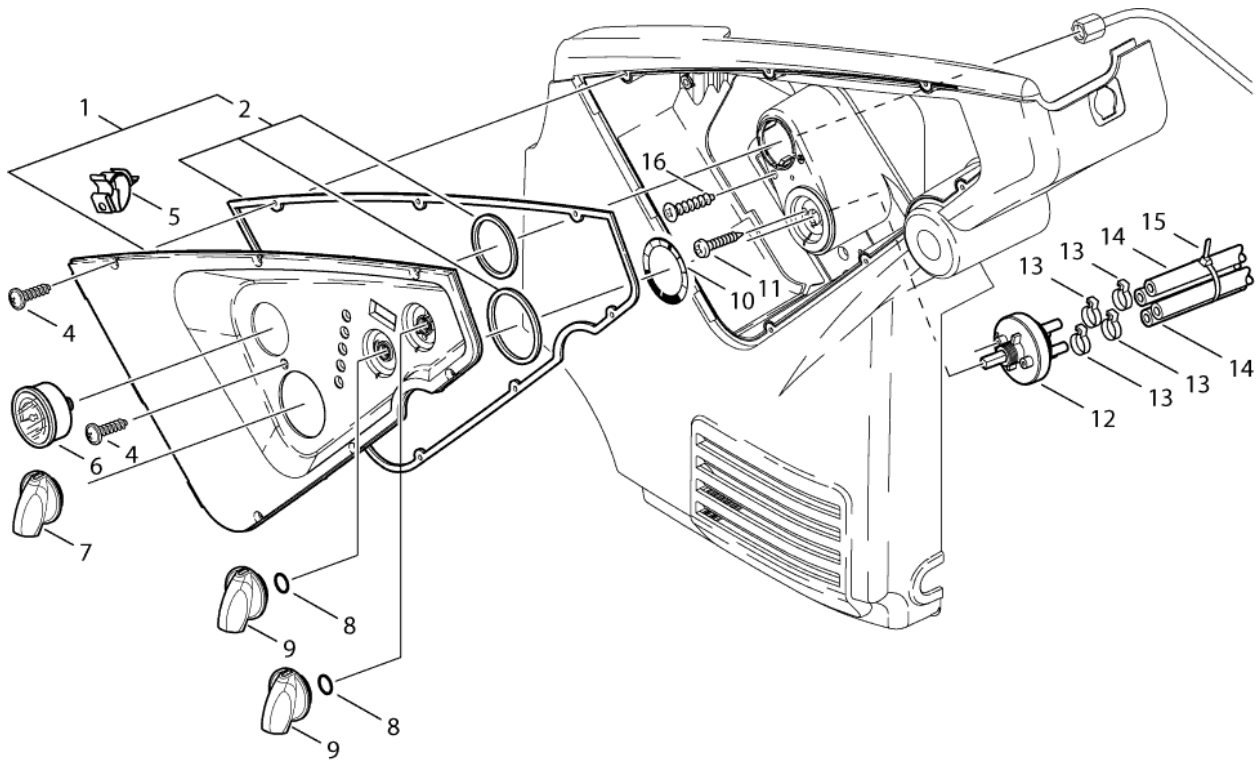

Pos.	Vare-nr	Antal	Beskrivelse	Notes
1	301001825	1	CORD 4-POL.	
2	301000732	1	Termo Sikring	
3	3803780	2	Pakdåse Tet 10-14C	[1]
4	301001196	1	Float Switch	
5	301000615	1	Dæksel	
6	301002458	1	Reed Contact	
7	301000729	1	Flammeføler	
8	301000731	1	Mikrokontakt	[2]
9	301000730	1	Temperaturføler	
10	1081	1	Tilslutningsmøtrik, Galv.	
11	28877	1	Switch	
12	301001091	1	ROPE D1.2X365	
13	8819	4	Strips	
14	301000719	1	CORD TRANSFORMER 230AT 4G	[3]
14	301000720	1	CORD TO TRANSFORMER 400V	[4]
15	301001845	1	POWER CORD H07RN-F 4G2.5X6.0CEE5 32A6H	[5]
16	909100198	1	SCREWED CABLE GLAND M25X1.5	
17	909100020	1	Hexagon Thin Nut M25X1.5 En 50262 P	
18	301000833	1	POWER CORD H07RN-F 4G2.5X6.0	[3]
18	301001466	1	POWER CORD SJOW AWG12/4X11	[6]
19	301002391	1	CABLE 4-POLE 550V-TRAFO	[3]

Part Notes:

- [1] - 500V = 3 pcs.
- [2] - 250V 0,1A
- [3] - 500V
- [4] - 400V/4G1,5
- [5] - *EU* H07RN-F 4G2,5X6
- [6] - *US*
  GUARANTEE DATE EXPIRED