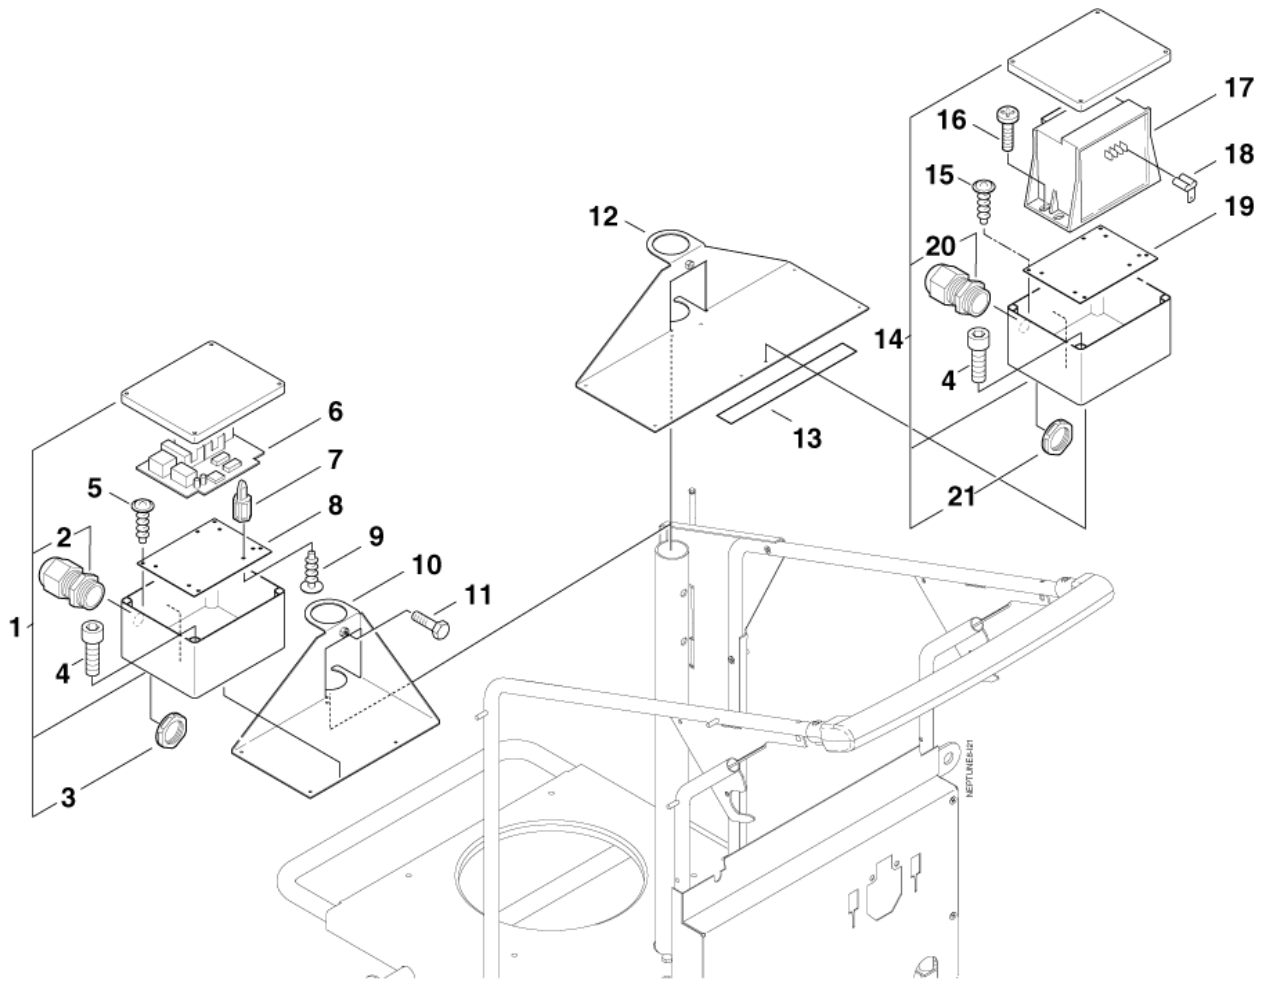

Part Notes:

- [1] - X2-models
- [2] - X2-models
NO LONGER AVAILABLE

Service crane

NEPTUNE 8-103 / MH 8P 180/2000

2015.05.19

2013.04.02

Pos.	Vare-nr	Antal	Beskrivelse	Notes
01	301001078	1	Service Crane	

Pos.	Vare-nr	Antal	Beskrivelse	Notes
1	301001824	1	HOUSING 170X140X95 PC H 95 G PC	
2	64902	1	SCREWED CABLE GLAND METRIC M20X1.5	
3	909100019	1	Møtrik	
4	3482	4	SCREW M4X16	[1]
5	11254	4	SCREW 3.5X10 WN1411	
6	301002176	1	START-UP ELECTRONIC UP TO 11KW 460-500V	[2]
6	301001743	1	Electronic 400V	[3]
7	4600771	4	Printstag Tcbs-6N	[4]
8	301001885	1	MOUNTING PLATE 102.5X139X1.5 ST	
9	909100046	4	SCREW 4X8	
10	301001798	1	PICK-UP ATTACHMENT 230X195X104 ST	
11	2754	1	HEX. SCREW M6X16 ISO 4017 ST 8.8/ZN	
12	301002366	1	BRACKET SWITCH BOX	[5]
13	1423	1	Kantenschutz MeWa	[6]
14	301002390	1	HOUSING 180X130X100 PC 150/100 LG	[7]
15	1813310	4	SCREW	[8]
16	1813781	4	SCREW M5X8	[9]
17	301001733	1	TRANSFORMER 500V/230V 500VA	[10]
18	909100080	4	FLAT PIN BUSHING 6.3X0.8	[7]
19	301002354	1	MOUNTING PLATE 110X160X2	[7]
20	64901	1	SCREWED CABLE GLAND M16X1.5	[9]
21	909100018	1	HEXAGON THIN NUT	[9]