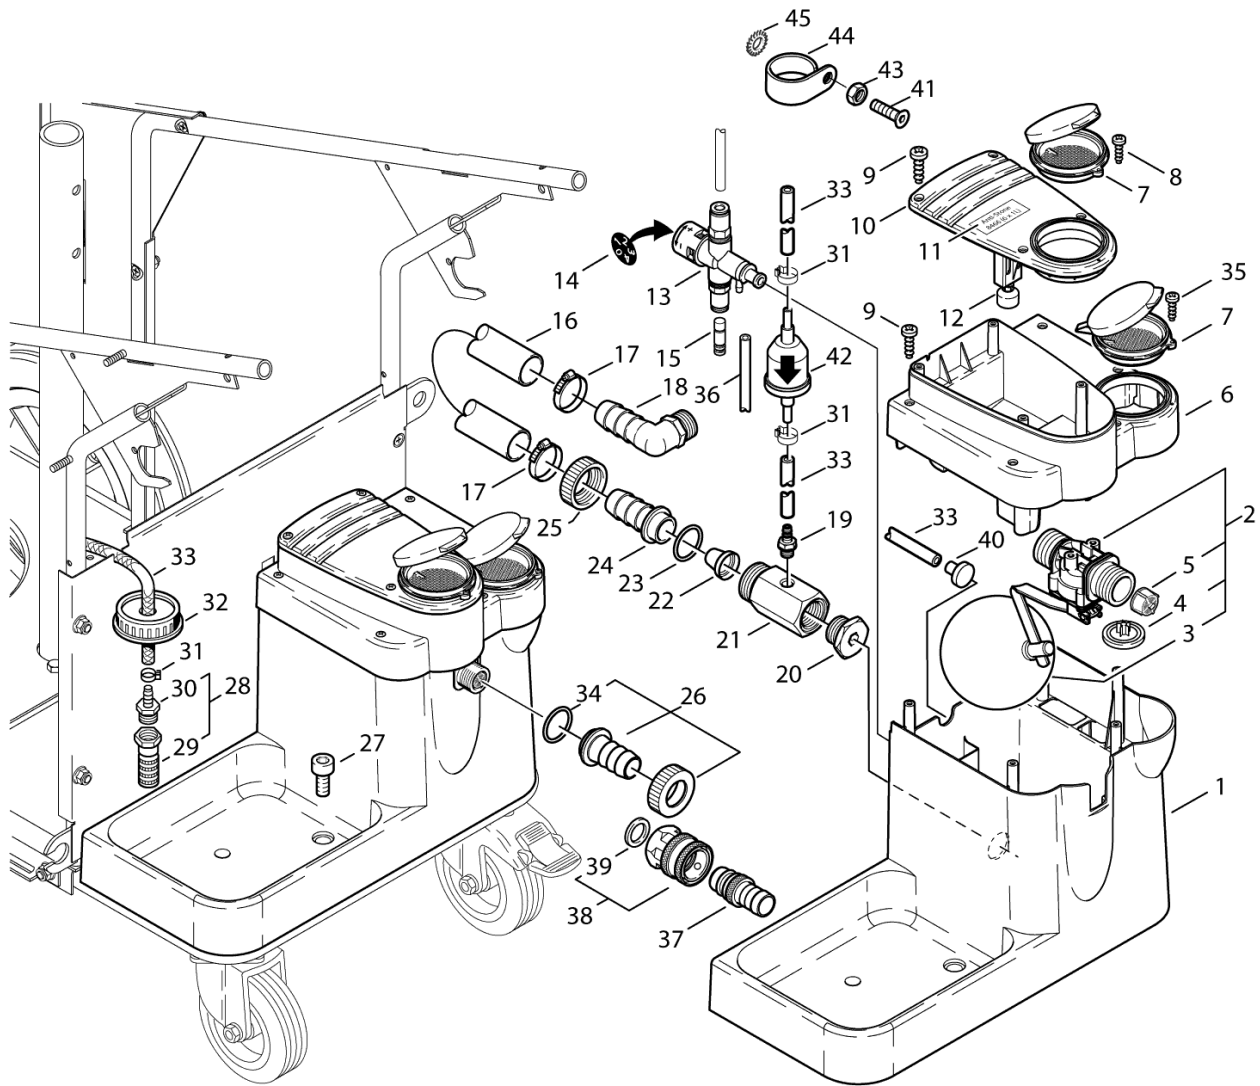

Pos.	Vare-nr	Antal	Beskrivelse	Notes
1	301001762	1	Vandtank	
2	43127	1	Float Valve	
3	11418	1	Float Ball	
4	33999	1	MEMBRANE	
5	33998	1	Filter	
6	301000562	1	Anti Kalk Tank	
7	301000561	2	Dæksel	
8	5606	1	Metal Skrue	
9	909100138	9	Skrue	
10	301000560	1	Låg Anti Kalk Tank	
11	301000932	1	Label	
12	301000695	1	Niveauføler	
13		1	Anti-scale	[1]
14	301000915	1	Klæbeskilt	
15	301001180	1	Prop For Anti Kalk Ventil	[2]
16	5521	1	HOSE Ø 20X4	
17	23221	2	HOSE CLAMP 20-32	
18	11875	1	640E Nozzle Ø 19 R3/4	
19	301001392	1	Slange Dyse Ø8/M10X1	
20	301001761	1	TUBE FITTING M24X1.5X21 SW 32 CUZN	
21	301001759	1	"Fitting 1"-M24X1,5X72 "	
22	107312039	1	Filter	
23	13571	1	O-RING D24X2.5	
24	301001760	1	HOSE NOZZLE 18X29	
25	6578	1	Union Nut G1X14,5	
26	61369	1	Universal messing-kobling 3/4" han	
27	8892	2	Skrue	
28	107145440	1	Strainer Valve Compl. Kit	
29	107145440	1	Strainer Valve Compl. Kit	
30	5283	1	HOSE NOZZLE 6R3/8	
31	11654	3	Slangeklemme	
32	301001004	1	Canister Cover	[3]
33	101406100	1	Kemislange, 5 Meter	[4]
34	46487	1	Packing Ring 21X29X2,5	
35	18086	1	Metal Skrue	
36	909100141	1	Slange	[5]
37	1605955	1	Stiknippel	[6]
38	1602945	1	KEW kobling, indiv. gevind 3/4"	[6]
39	3001237	1	Pakning Ø24,5Xø16X3	[6]
40	6400240	1	Filter	[7]
41	18274	1	Skrue M4X12	
42	301002926	1	Filter	[8]
43	2759	1	Møtrik M8	
44	101117705	1	HOLDER FOR FUEL FILTER	
45	4021	1	SERRATED LOCK WASHER A4	

Part Notes:

- [1] - See STI-MPW 096_anti scaleSTI-MPW 096_anti scale
- [2] - =>31.03.2005]
- [3] - Empty container 10L part 80518
- [4] - * SEE NOTE
- [5] - |01.04.2005=> * SEE NOTE
- [6] - *US*
- [7] - |01.03.2006=> - =>30.09.2006]
- [8] - |01.10.2006=>