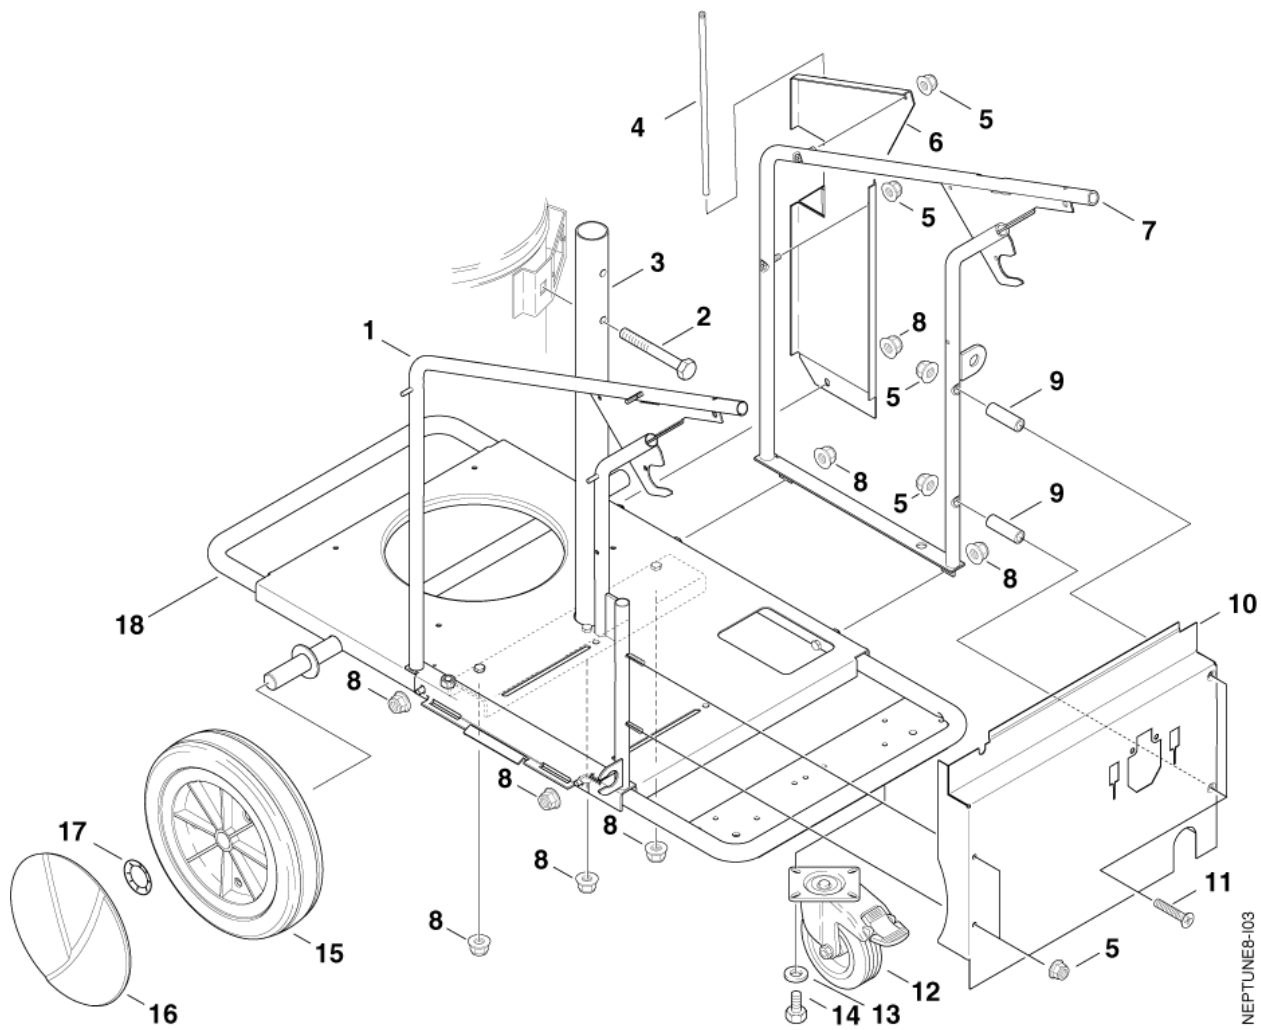

NEPTUNE8-103

Pos.	Vare-nr	Antal	Beskrivelse	Notes
1	301001570	1	TUBE FRAME LEFT	
2	3453	1	SCREW M8X60	
3	301000525	1	CENTRAL TUBE	
4	301000706	1	BOLT D8X310	
5	12496	6	Møtrik M6	
6	301000521	1	HINGE PLATE	
7	301000519	1	Sideramme - Højre	
8	61467	8	Møtrik M8	
9	301001794	2	DISTANCE PIECE 12X41.5	
10	301001573	1	REAR WALL 487X375.2X59	
11	909100359	2	COUNTERSUNK SCREW M6X70 ISO 7046 ST/ZN	
12	301000554	2	Drejehjul	
13	2762	8	Skive	
14	5370	8	Skruer M8X10	
15	6184074	2	Kørehjul	
16	301001077	2	Hjulkappe	
17	46363	2	Låsering Ø25	
18	301001568	1	BASE FRAME