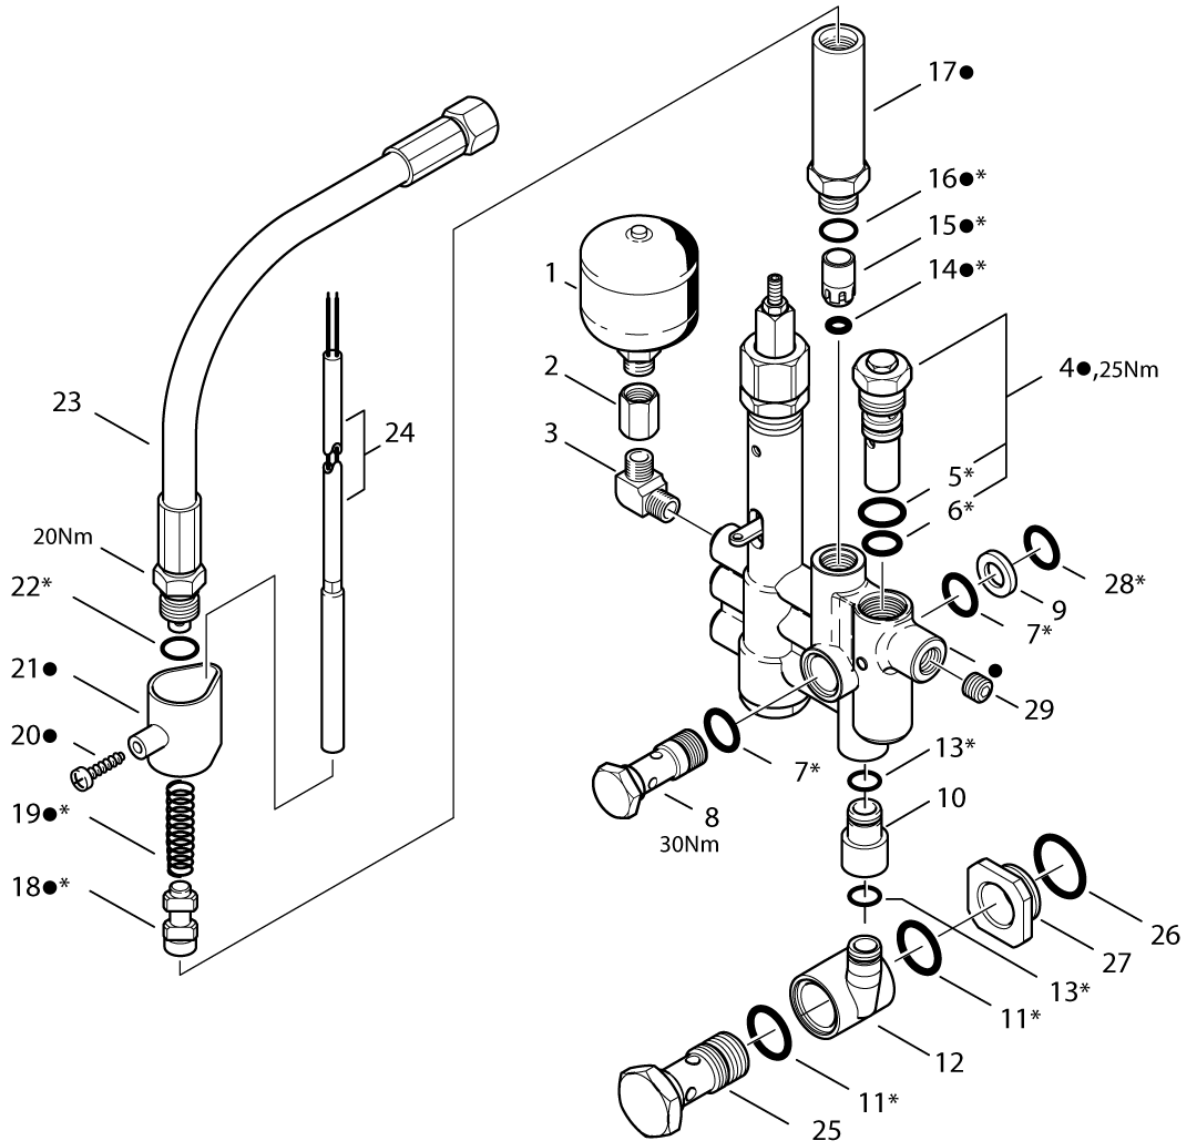

Pos.	Vare-nr	Antal	Beskrivelse	Notes
1	63090	1	Trykudligner	
2	63136	1	Muffe	
3	1618	1	Forskruning	
4	301000911	1	Sikkerhedsventil	[1]
5	16443	1	O-ring	[2]
6	62706	1	O-Ring	[2]
7	16443	2	O-ring	[2]
8	301001757	1	Hulskrue	
9	301001750	1	Adapter	
10	301001749	1	Adapter İ20X14,8X30	
11	24347	2	O-ring	[3]
12	301000778	1	Returløb Ø30,9 x 34	
13	13739	2	O-ring	[2]
14	56519	1	O-Ring	[4]
15	301000905	1	Stempel	[4]
16	16998	1	O-Ring	[4]
17	301001820	1	Fitting İ22X92	[1]
18	301001800	1	Kontakt Stempel	[4]
19	6231	1	Fjeder	[4]
20	10028	1	Skruer	[1]
21	62399	1	Holder	[1]
22	62706	1	O-Ring	[2]
23	301001755	1	Slange	
24	301002458	1	Reed Contact	
25	301001756	1	Hollow Screw 1/2X55 Sw30 Cuzn	
26	107318254	1	O-RING 24X2.0 NBR70	
27	301001753	1	Reduction	
28	32091	1	O-Ring	[2]
29	30993	3	Prop	[5]
98	301001797	1	"Unloader Valve ""Nept. 8"" "	[6]
99	301002071	1	Rep.Sæt Unloader Ventil	[7]

Part Notes:

- [1] - o
- [2] - *
- [3] - *
  PLEASE CONTACT CARWASH DIRECTLY
- [4] - o*
- [5] - PLEASE CONTACT CARWASH DIRECTLY
- [6] - includes o
- [7] - consisting of: *