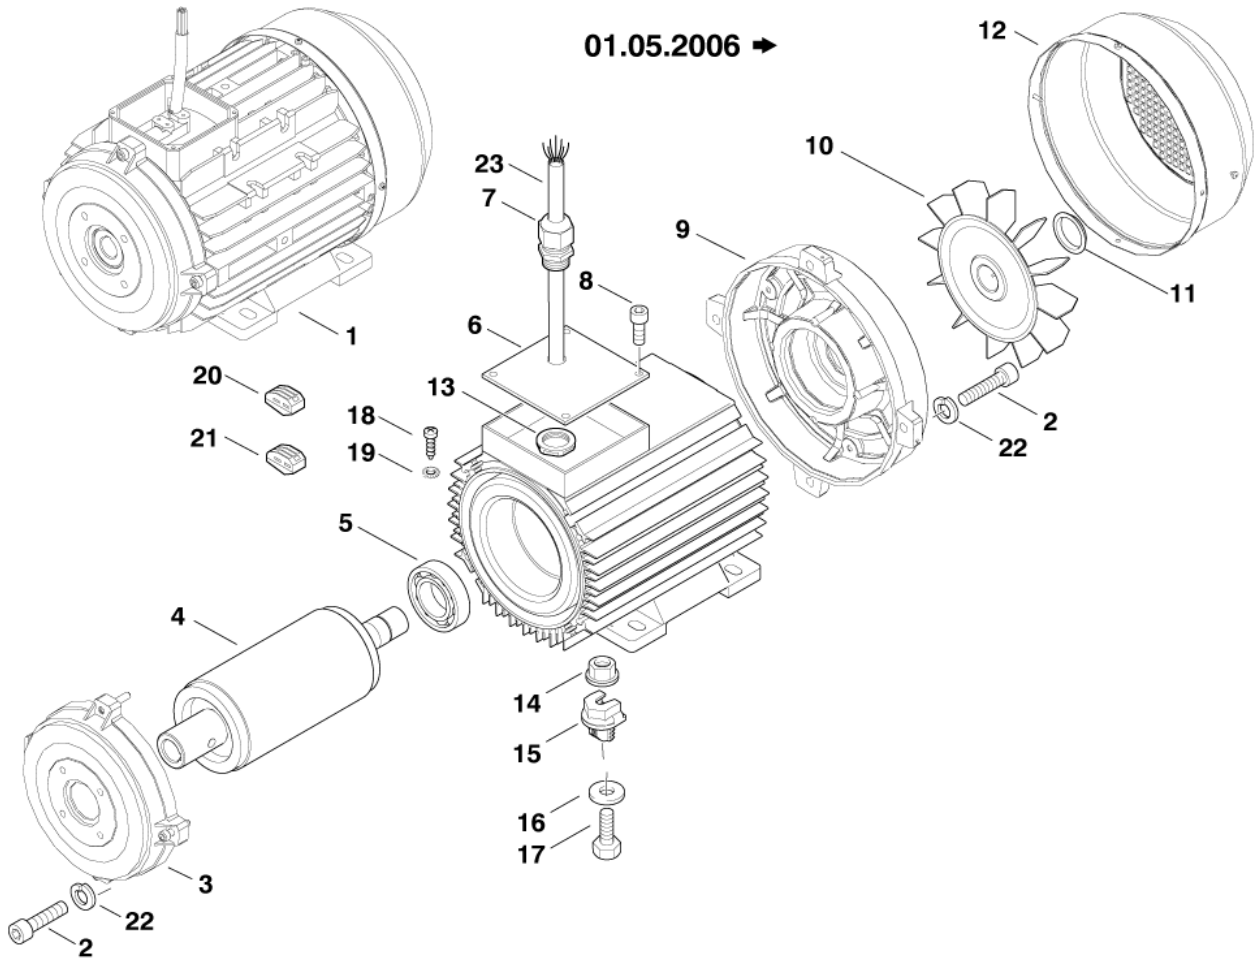

Pos.	Vare-nr	Antal	Beskrivelse	Notes
42	301002039	1	Ventilsæt	
43	301002052	1	Pakningssæt	[1]
43	301002053	1	Kit Piston Sealing Ø22	[2]
44	301002055	1	Kit Support Ring Ø22	[2]
44	301002054	1	Stempelring	[1]
45	301002051	1	Rep.Sæt Olieætning	
46	301002050	1	Rep.Sæt Stempler	[2]
46	301002049	1	Kit Piston D20	[1]
60	301002028	1	VALVE BLOCK COMPL. Ø20MM	[1]
60	301002029	1	Valve Block Compl. Ø22Mm Piston	[2]

Part Notes:

- [1] - *US*
- [2] - *EU*