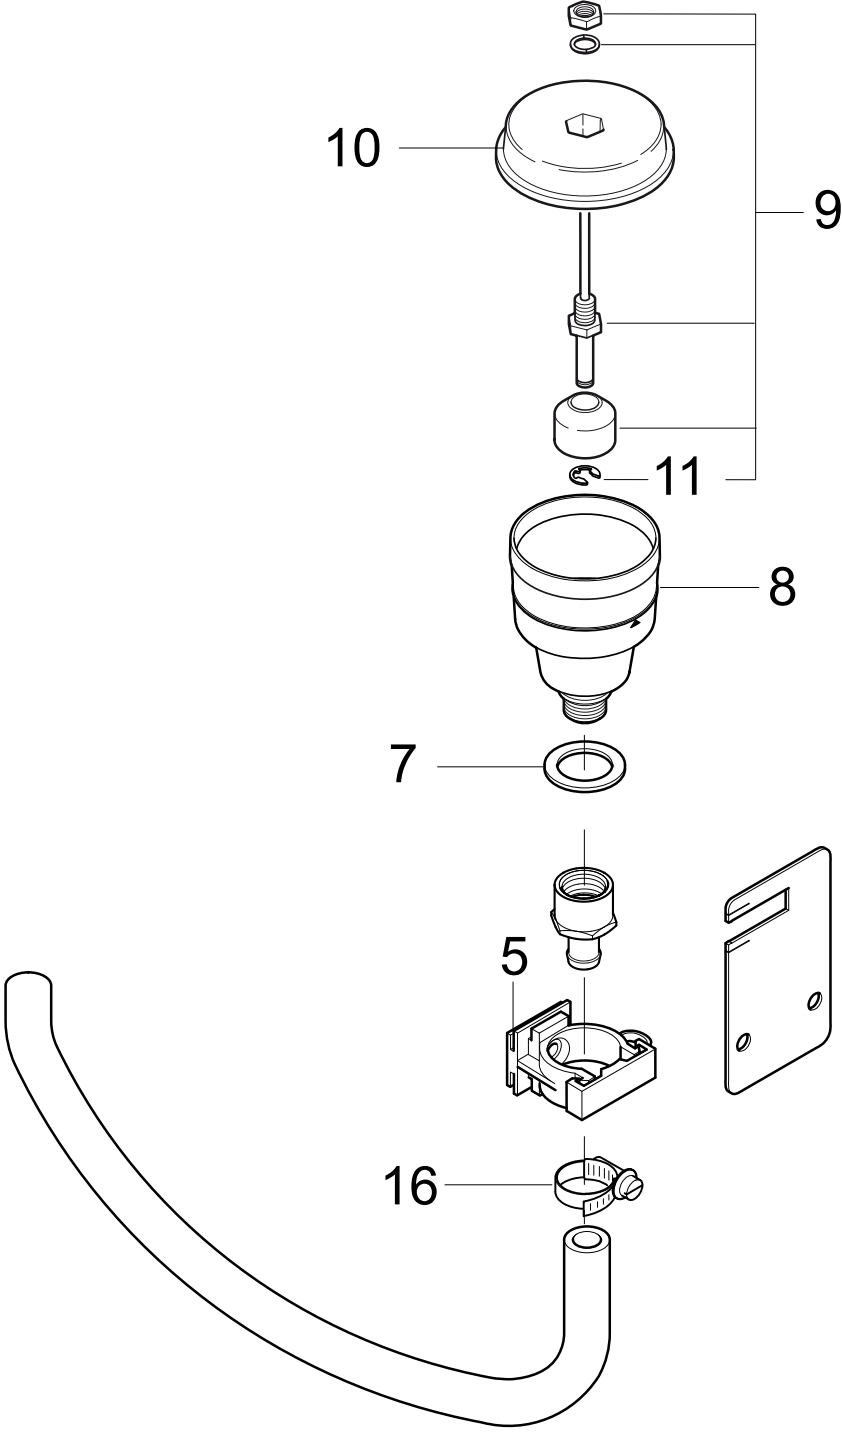

Pos.	Vare-nr	Antal	Beskrivelse	Notes
0	200060	1	Olie	[1]
5	104601175	1	BRACKET FOR PIPE 25MM	
7	1807932	2	Selvtættende Spændeskive	
8	301000614	1	Oliebeholder	
9	301001196	1	Float Switch	
10	301000615	1	Dæksel	
11	107142593	1	HOLDING WASHER PE	[2]
16	1805100	2	Spændebånd 8-20 Mm	

Part Notes:

1. [1] - 0,65 L for MH 5M 220/1000 PENEPTUNE 5-46PE / 5-54PE
   1,1 L for MH 7P 200/1200 DEMH 7P 220/1120 PEMH 7P 220/1300 DENEPTUNE7-61PE / 7-66DE7-72DE
   OIL TYPES_QUANTITY for HPW_APRIL 2017
2. [2] - TSB-PPW-2016-017 Locking ring for oil level switch falling off