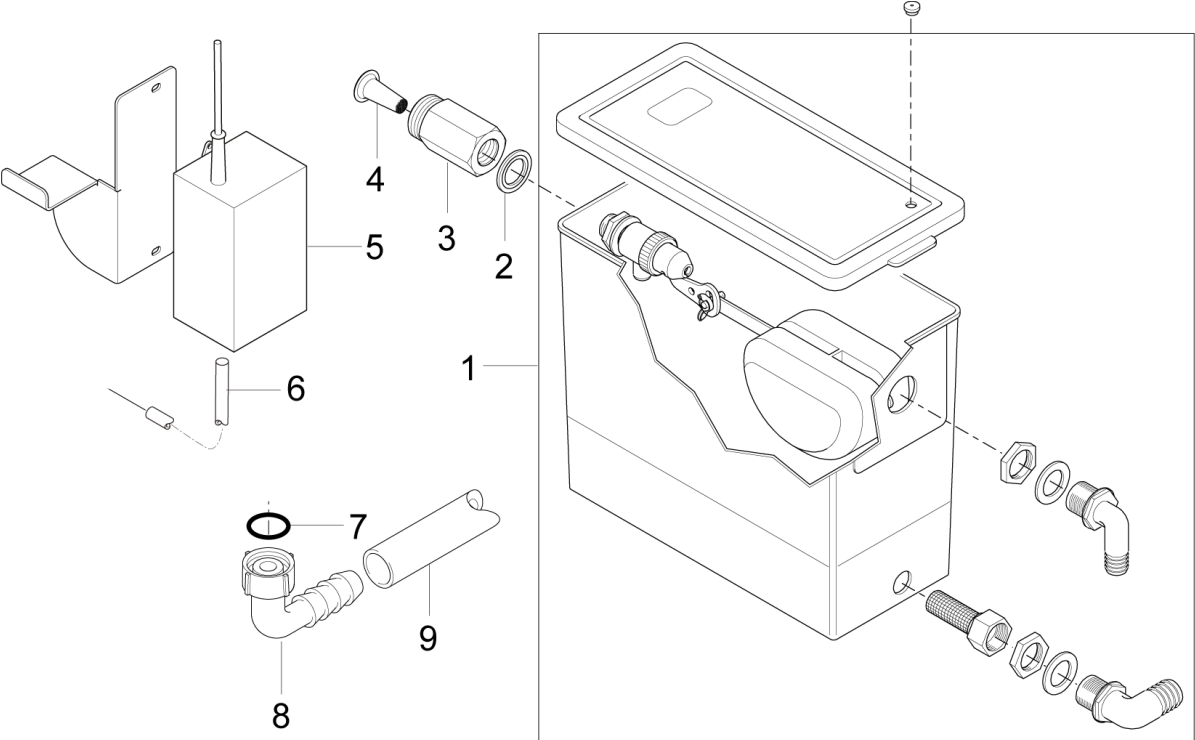

Pos.	Vare-nr	Antal	Beskrivelse	Notes
0-	106239900	1	Anti-kalk kit	[1]
1	106268103	1	FLOAT CHAMBER KIT	
2	1801075	1	Tætningsskive 3/8"	
3	106268104	1	HOUSING FOR FILTER KIT	
4	101117926	1	Filter	
5	101117828	1	Antiscale Pump St-15 140M L 24V	
6	5226147	1	HOSE PVC 4/7.2	
7	3001237	1	Pakning Ø24,5Xø16X3	
8	106268101	1	HOSE COUPLING W/UNION NUT AND GASKET	
9	4808847	1	"Blå Armeret Slange 3/4" "	

Part Notes:

[1] - NO REPLACEMENT