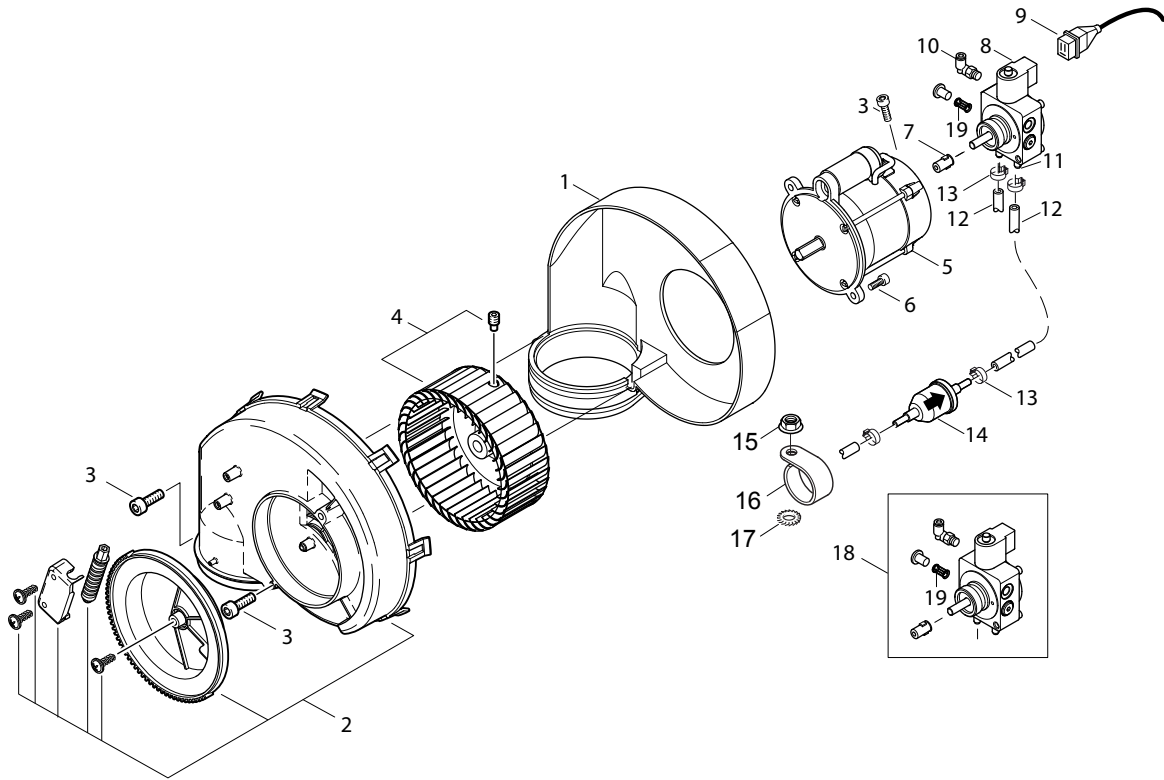

Pos.	Vare-nr	Antal	Beskrivelse	Notes
1	101117704	1	FAN HOUSING N2	
2	301000852	1	Dælsel For Kedelblæserhus	
3	32535	3	SCREW M5X16	
4	301000889	1	Kedelblæsehjul	
5	106408258	1	MOTOR BURNER - 0.29KW/230V/50HZ/1PH	
6	4697	2	SCREW M6X16	
7	101117707	1	Coupling For Oil Pump Bfa 01 L3L	
8	3821089	1	Spole (Danfoss)	
9	101117703	1	ledning for oliepumpe	
10	101117706	1	Push-In Angle Fitting	
11	101117777	1	HOSE CONNECTIONS FOR OIL PUMP BFA 01 L3	
12	106408244	1	Slange Ø6X2.5 - 5 meter	
13	11654	2	Slangeklemme	
14	301002926	1	Filter	
15	12496	1	Møtrik M6	
16	101117705	1	HOLDER FOR FUEL FILTER	
17	7062	1	SERRATED WASHER A 6.4 DIN 6797 ZN	
18	101117673	1	Oilepumpe Incl. Fittings	
19	31001081	1	FILTER FOR OIL PUMP