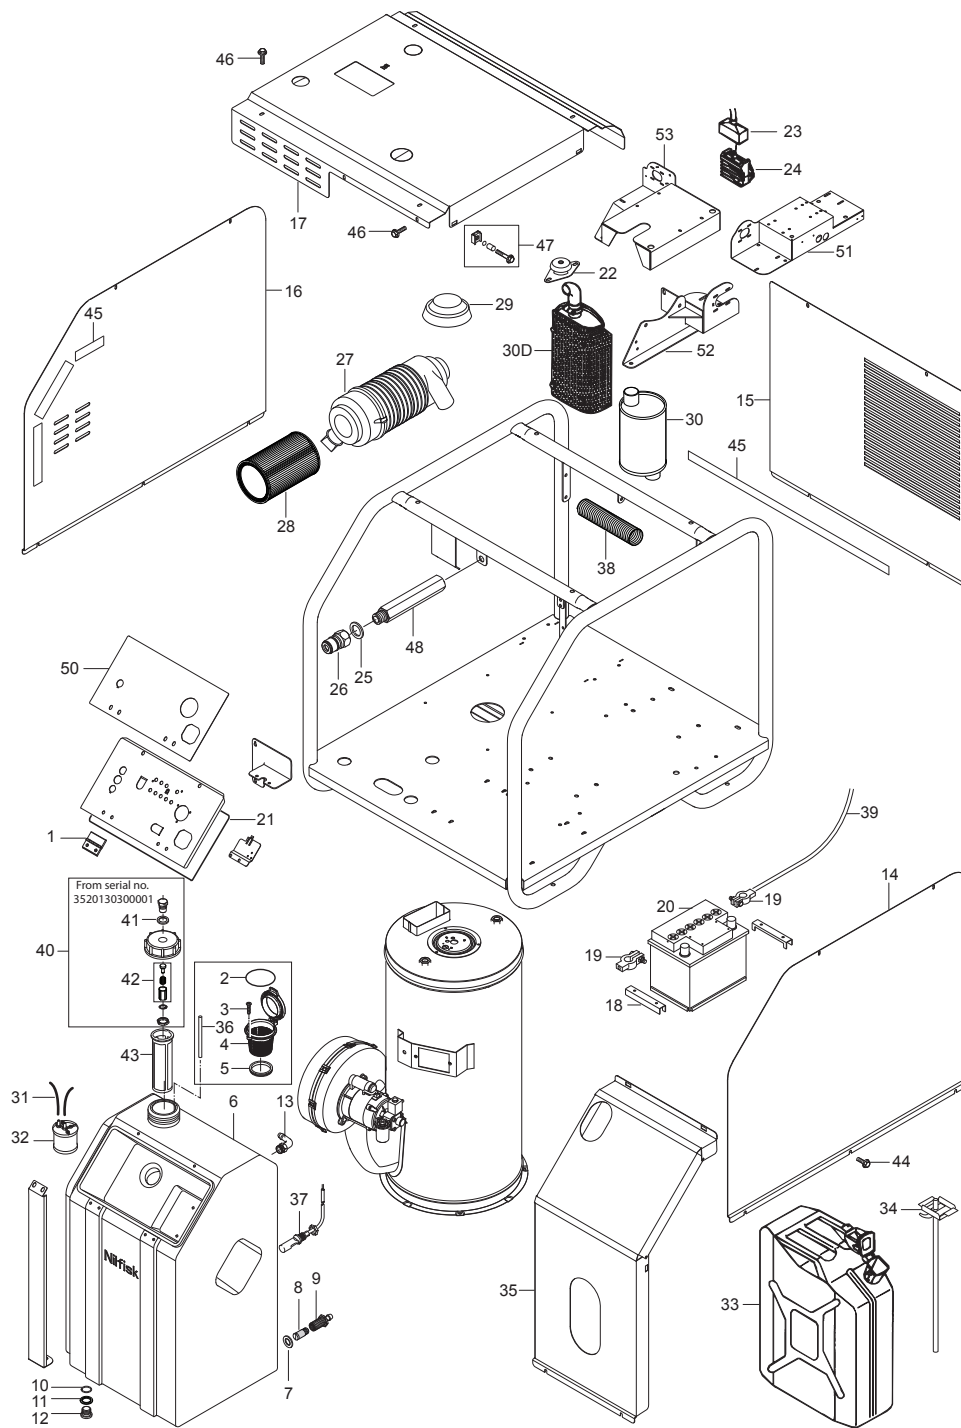

PARTS LIST

2017.06.08

TABLE OF CONTENTS

Overview large	1
Generator and belt	4
Oil container	6
Motor C3	8
Cylinder block C3	10
Regulation block C3	12
Flow control - Safety valve	14
Electrical components	16
Fan	18
Distributor	20
Burner unit	22
Boiler	24
Various parts	26
Default accessories	28
OPTION anti-scale and water tank	30
Wheel kit (large)	32
RECOMMENDED SPARE PARTS	34