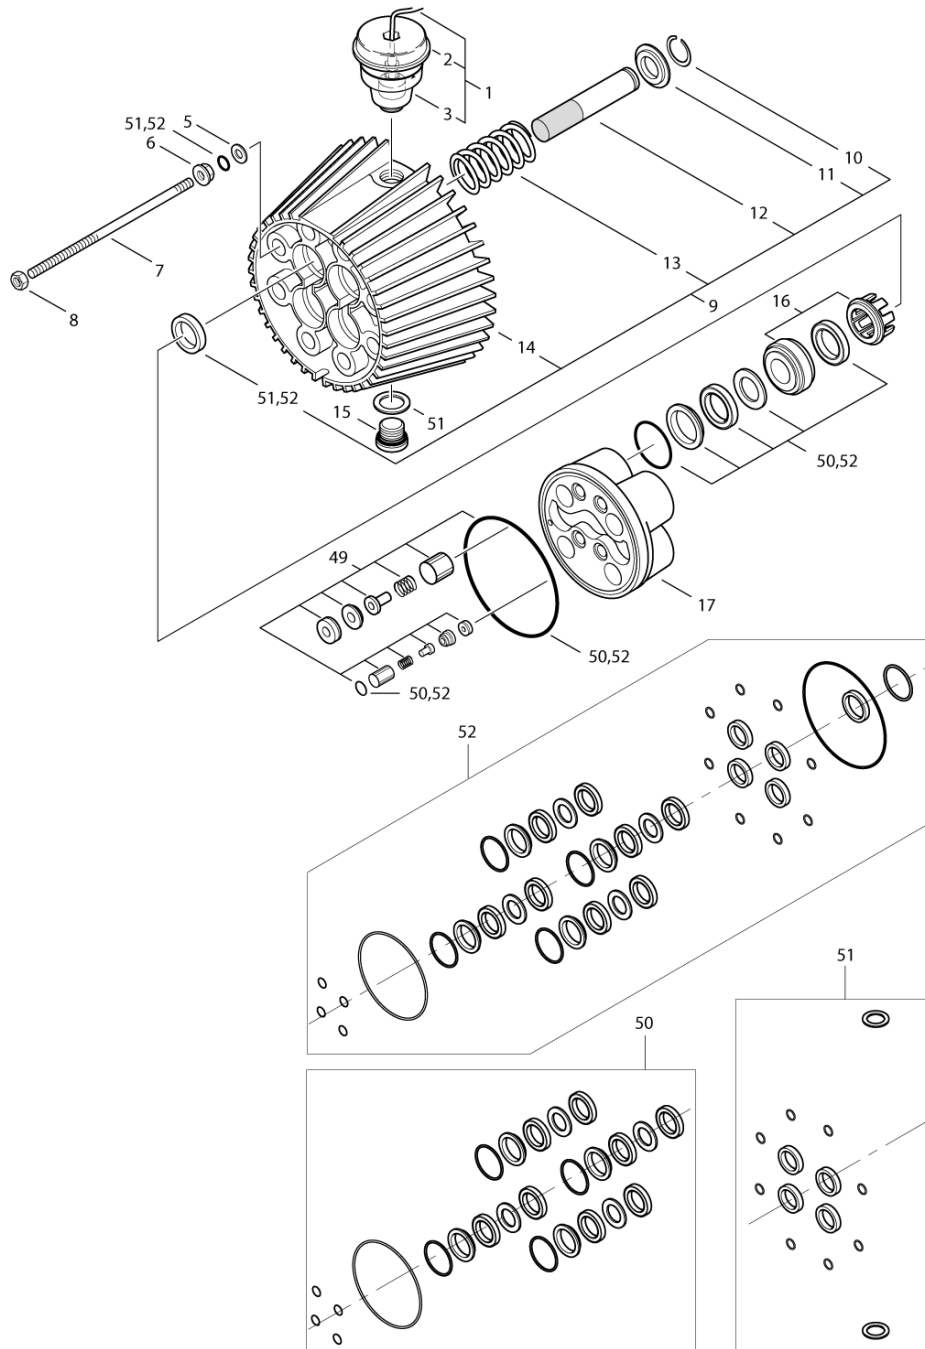

Pos.	Vare-nr	Antal	Beskrivelse	Notes
0-	5218433	1	Pumpeolie ISO 150 (1 liter)	
1	301000616	1	Level Indicator, Pump Oil	
2	301000615	1	Dæksel	
3	301000614	1	Oliebeholder	
4	19690	1	O-Ring 9,0 X 1,8	
5	6100718	8	Skive F. Stagbolt	
6	6100719	8	Trykring	
7	6301368	8	Stagbolt	
8	1800465	8	Møtrik M10	
9	6300071	1	Cylinderblok Komp.	
10	1802529	4	Seeger Springring	
11	6100666	4	Ring til returfeder	
12	6301166	4	Trykstempel keramik C3	
13	102602517	4	Returfjeder C3K	
14	6100610	1	Cylinderblok	
15	6150400	1	Bundprop	
16	107120700	4	Trykring & støttering (1 stk)	
17	107120701	1	Cylinder	
49	1119310	1	Rep. sæt til ventiler	[1]
50	1119571	1	Rep. sæt (pakningssæt, reduceret)	[2]
51	1119820	1	Rep. sæt olietætning 03	
52	1119570	1	Rep. sæt pakninger C3	[2]

Part Notes:

1. [1] - TSB-PPW-2016-011 Rep kit 1119571 and 1119570 potential have wrong O-ring in kit
2. [2] - TSB-PPW-2016-011 Rep kit 1119571 and 1119570 potential have wrong O-ring in kit
   DE TSB-PPW-2016-011 Rep Kit 1119571 und 1119570 beinhalten möglicherweise einen falschen O-Ring