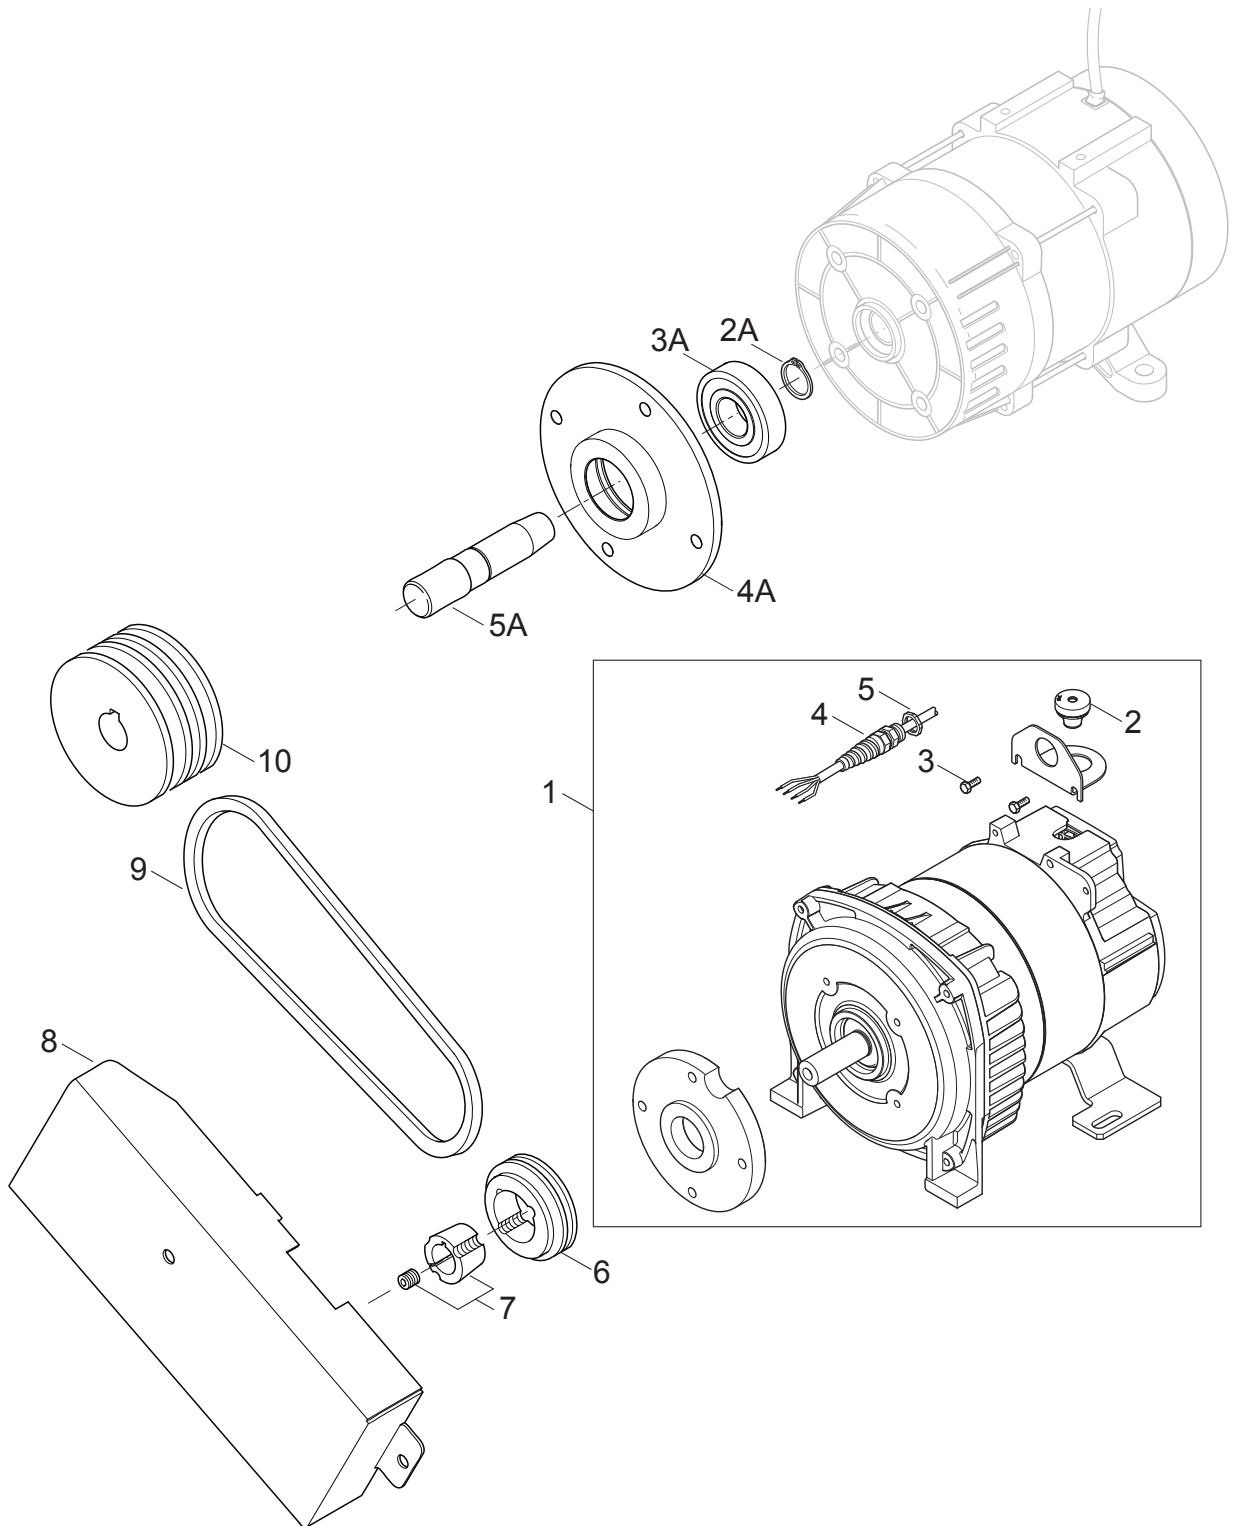

Pos.	Vare-nr	Antal	Beskrivelse	Notes
1	101118177	1	GENERATOR KIT FOR NEPTUNE PE/DE	[1]
2	3803772	1	CABLE GROMMET TET 7-10C	[2]
2A	106268049	1	RETAINING RING WASHER LOOK KIT	[3]
3	1804475	2	Skruer M5X12 ISO 14583-A2 TORX	[2]
3A	106268050	1	BEARING KIT	[3]
4	909100043	1	Kabelafasting	[2]
4A	106268051	1	FLANGE KIT	[3]
5	909100019	1	Møtrik	[2]
5A	106268053	1	AXLE 5-46 5-54 5-85 7-61 7-66PE SPAREP.	[3]
5A	106268052	1	AXLE 5-51DE 7-72DE SPAREPART	[3]
6	106268054	1	PULLEY 5-46PE 7-61PE 7-66 SPAREPART	
6	106268090	1	PULLEY 5-85PE SPARE PART	
6	106268056	1	PULLY 5-51DE KIT	
6	106268107	1	PULLEY 7-72 SPAREPART	
6	106268055	1	PULLY 5-54PE KIT	
7	106268058	1	Taper-Buchse 5-54Pe Kit	
7	106268059	1	TAPER-BUSHING 5-51DE 5-85PE SPAREPART	
7	106268057	1	TAPER-BUSHING 5-46 7-61PE 7-66DE SPAREP.	
8	106268060	1	COVER FOR BELT KIT	
9	106268062	1	BELT 5-51DE KIT	
9	106268108	1	BELT 7-66 SPAREPART	
9	106268061	1	BELT 5-46PE 5-54PE 7-61PE KIT	
9	106268106	1	Belt 7-72De Sparepart	
9	106268091	1	BELT 5-85PE SPARE PART	
10	106268071	1	PULLEY 5-51DE KIT	

Part Notes:

1. [1] - MI -106269038_Generator spacer MH PE-DE
2. TSB-PPW-2016-004 MH 5M_MH 7P PE_DE New Type 230V Generator
   DE TSB-PPW-2016-004 MH 5M MH 7P PE DE neuer Typ des 230V Generators
3. [2] - From 2016.06
4. [3] - Up to 2016.06