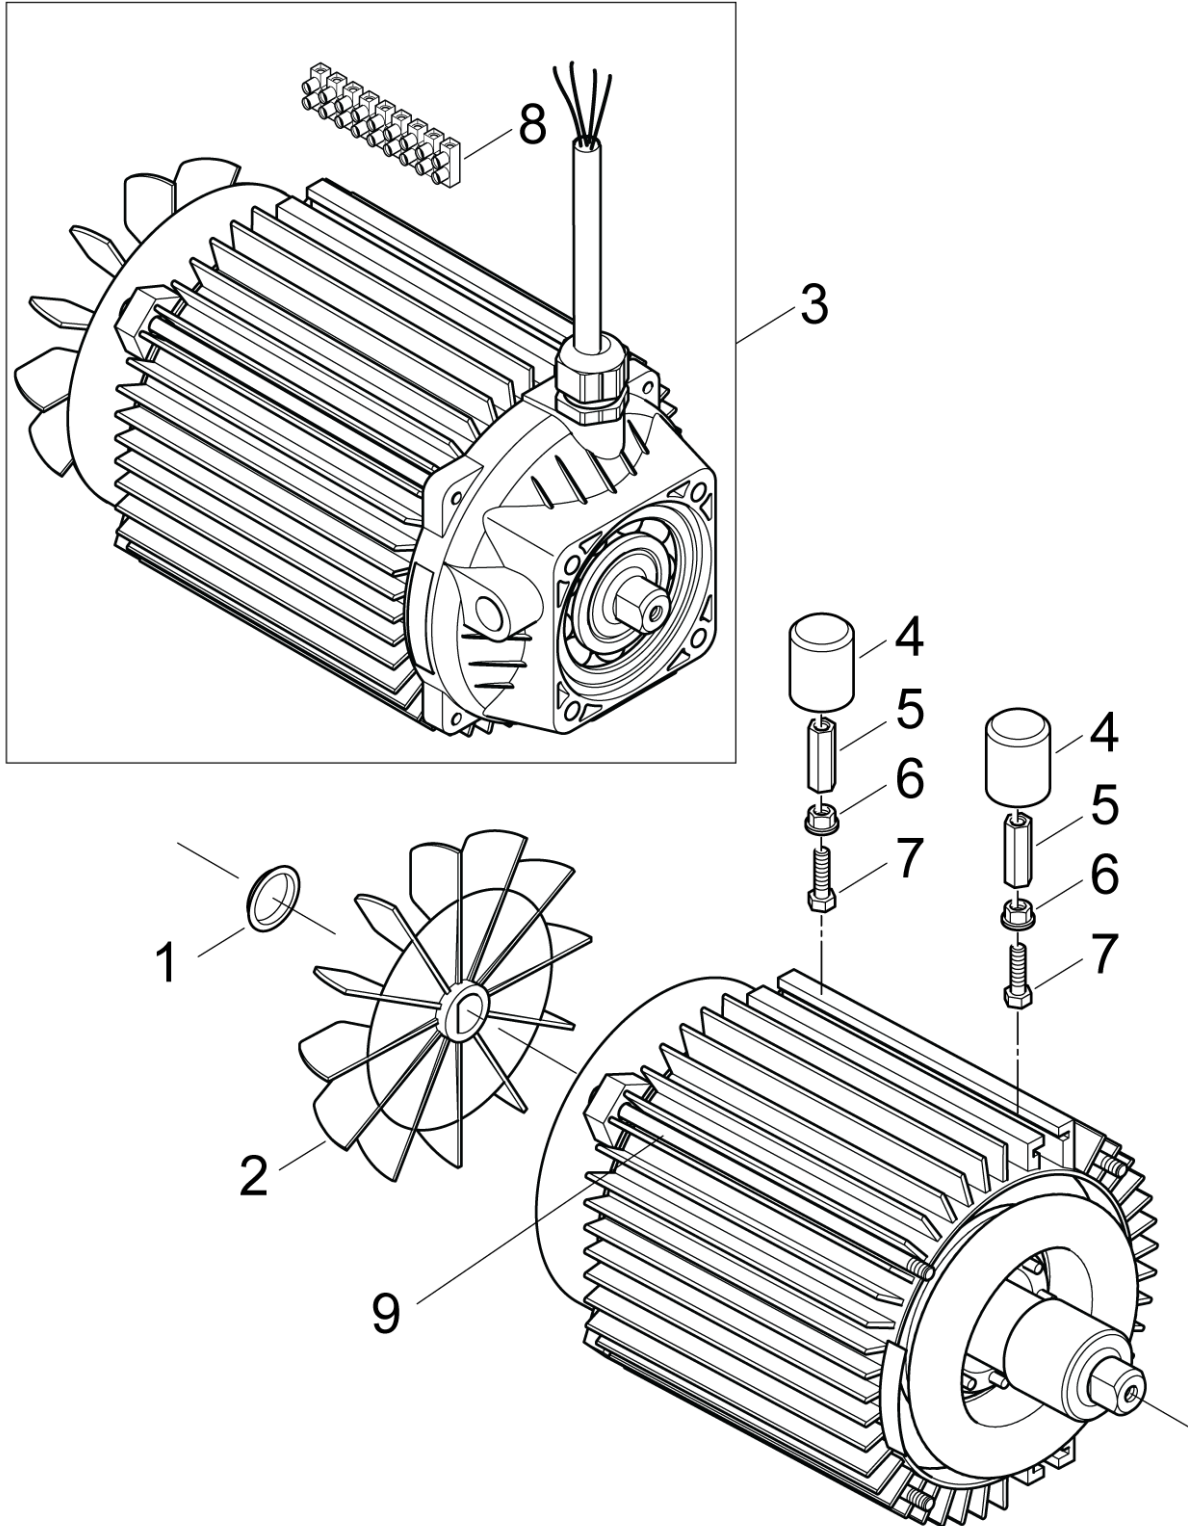

Part Notes:

[1] - See instruction Floatvalve

Pos.	Vare-nr	Antal	Beskrivelse	Notes
1	301001112	1	Klem Ring	[1]
1	31000510	1	MOTOR FAN INCL FASTENING RING	[2]
2	31000510	1	MOTOR FAN INCL FASTENING RING	[2]
2	101117774	1	Motor Fan	[1]
3	101117764	1	Motor 3 Kw 3X230-400/50	[3]
3	101117766	1	MOTOR 2 KW 1X230/50	[4]
3	101117956	1	MOTOR 3.7 KW 200V 3PH 50/60HZ JP	[5]
3	101117936	1	MOTOR 1.0 KW 1X115/60	[6]
3	101117937	1	MOTOR 4.0 KW 220-440/3PH/60HZ	[7]
3	101117935	1	MOTOR 2.0 KW 1X220/60HZ	[8]
3	101117765	1	Motor 4 Kw 3X230-400/50	[9]
4	301002298	2	SUSPENSION	
5	301002303	2	SPACER POSEIDON 3	
6	61467	2	Møtrik M8	
7	27372	2	HEX. SCREW VERBUS M8X20 DIN 6921	
8	101117839	1	Terminal Plug And Termina L Pins	
8	101117840	1	MOTOR CABLE 1PH	
8	101117841	1	MOTOR CABLE 3PH	
8	101117842	1	MOTOR CABLE 3PH NO	[10]
9	31000506	1	STAY BOLT M5X186 RF	

Part Notes:

- [1] - 0,18 l - OIL TYPES_QUANTITY for HPW_APRIL 2017
- [2] - US, Exp.
- [3] - 2-26 – MH 2C 145/600 KR
- [4] - 2-25 – MH 2C 125/600
- [5] - 2-20, 115/60/20 US
- [6] - 2-26 – MH 2C 145/600
- [7] - See TSB-PPW-2010-010 oil cap
- [8] - Up to Serial number: 2009887928/29/09
- [9] - JP + KR + EXPT + AU (2-16)
- [10] - From Serie no. 2010929318