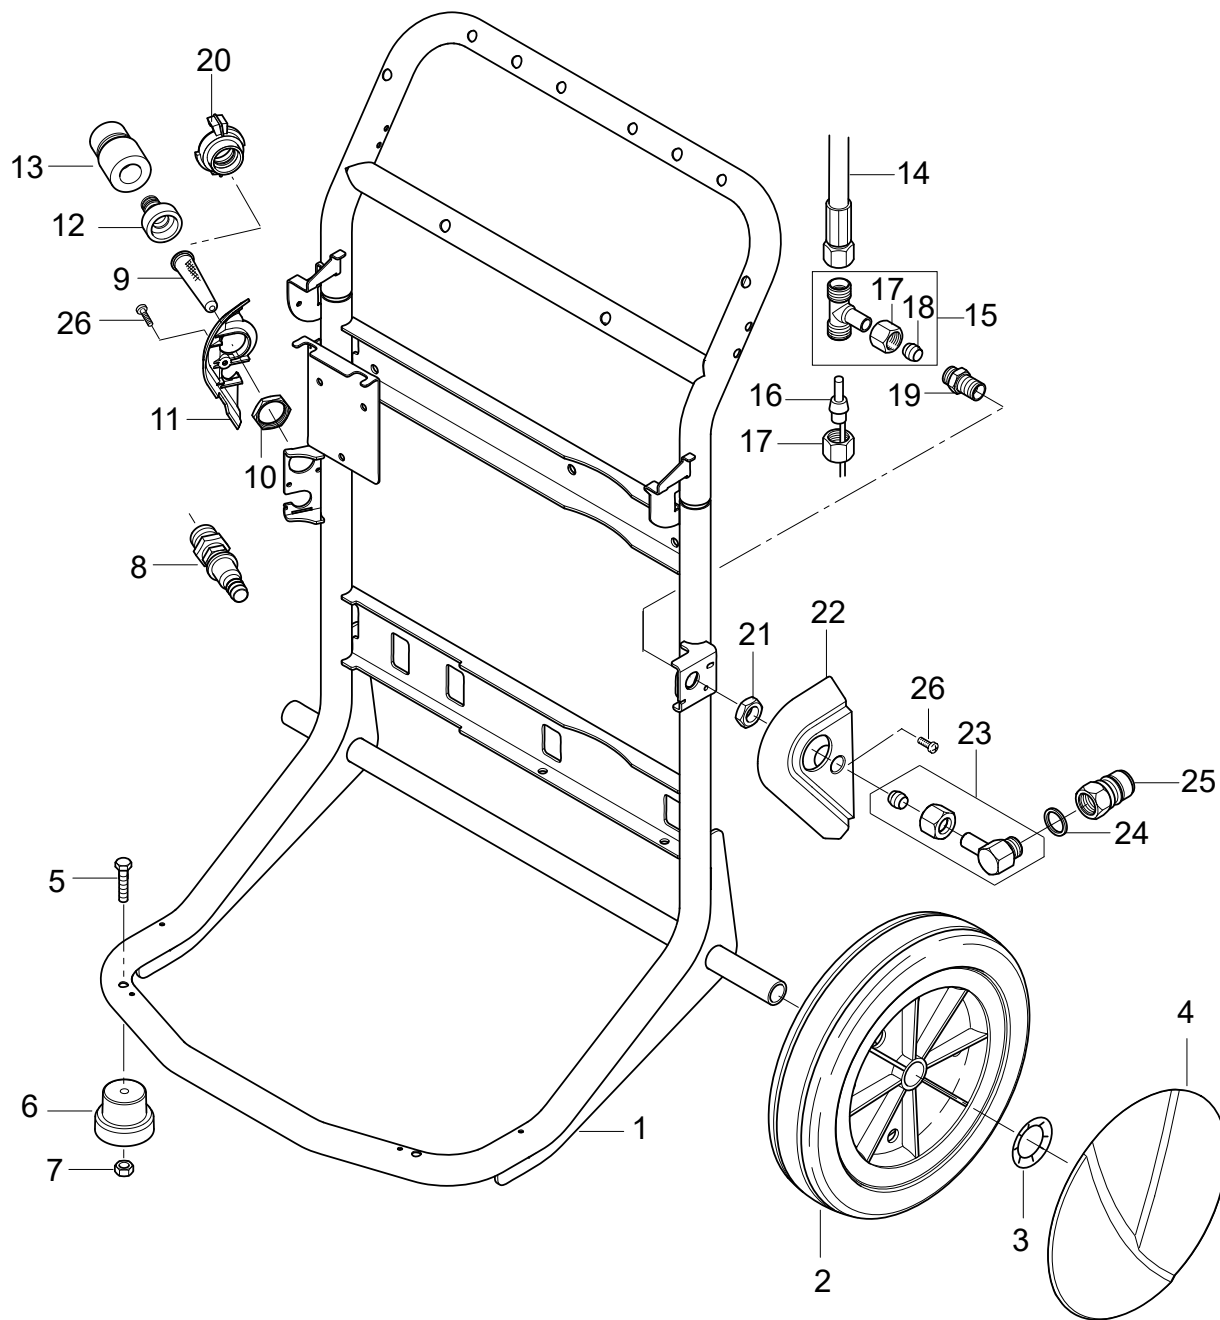

Pos.	Vare-nr	Antal	Beskrivelse	Notes
1	101117742	1	Frame Cpl. NEPTUNE2	
2	6184074	2	Kørehjul	
3	46363	2	Låsering Ø25	
4	301001077	2	Hjulcappe	
5	101117745	2	M8 X 45 ISO 7380 FZB603	
6	101117743	2	Gummifod	
7	61467	2	Møtrik M8	
8	6100937	1	Filterhus	
9	6100941	1	Filter	
10	1800341	1	"Kontramøtrik 3/4"" "	
11	101117679	1	COVER FOR INLET COMP	
12	106404529	1	GARDENA COMPATIBLE MALE 3/4" ACCESSORY	
13	1602945	1	KEW kobling, indiv. gevind 3/4"	
14	101117740	1	Højtryksslange, 295 Mm	
15	101118093	1	T-FITTING M18 X 1.5 THREAD	
16	101117741	1	Temp Sensor With Cable	
17	1081	2	Tilslutningsmøtrik, Galv.	
18	1080	1	Skærring, Galv.	[1]
19	101117744	1	Fitting For Outlet	
20	1718	1	GEKA kobling, indiv. gevind, 3/4"	
21	1803220	1	Kontramøtrik M18X1.5	
22	101117680	1	COVER FOR OUTLET COMP	
23	101117681	1	Angle Fitting Comp	
24	1801075	1	Tætningsskive 3/8"	
25	1600493	1	Ergo højtryksskøbling DN10 3/8" han	
26	1803030	2	Maskinskrue M5X12	

Part Notes:

[1] - PLEASE CONTACT CARWASH DIRECTLY