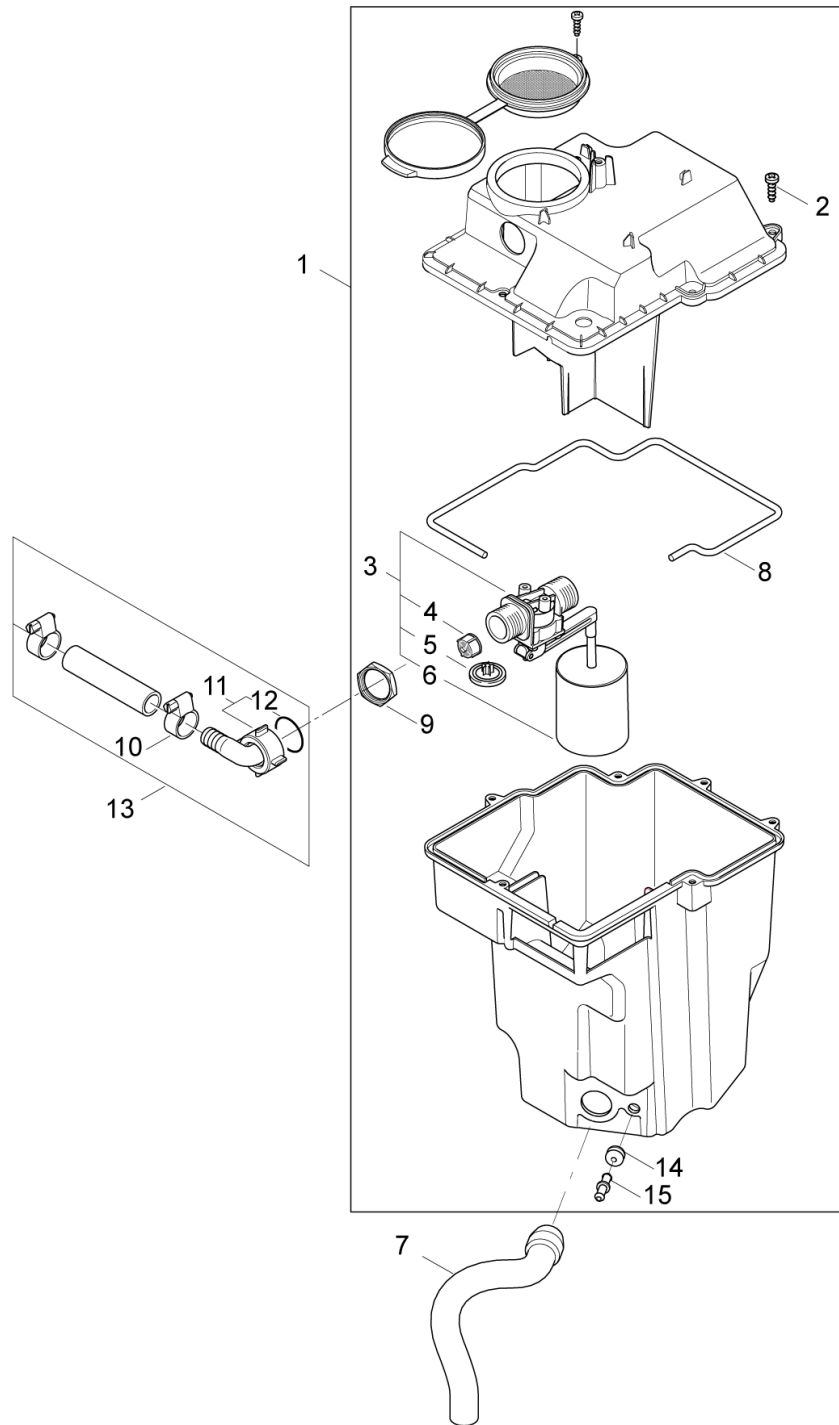

Pos.	Vare-nr	Antal	Beskrivelse	Notes
1	101117669	1	Vandtank komplet	
2	107141838	6	SCREW K50X18 WN1451 BLACK TORX20	
3	101117784	1	Svømmerventil	[1]
4	34218	1	Filter For Float Valve Ku	
5	62878	1	Gummimenbran	
6	62877	1	Svømmer	
7	101117670	1	SUCTION HOSE KIT.	
8	101117796	1	Silicone Gasket D3X1	
9	101117785	1	LOCK NUT 3/4	
10	8298	2	Spændebånd	
11	5613	1	Slangestuds	
12	15587	1	Pakning	
13	101117671	1	Inlet Hose Kit	
14	101117781	1	CABLE GROMMET 60/90/40	
15	101117748	1	Plug For D6 / D10 Hose	

Part Notes:

[1] - See instruction Floatvalve