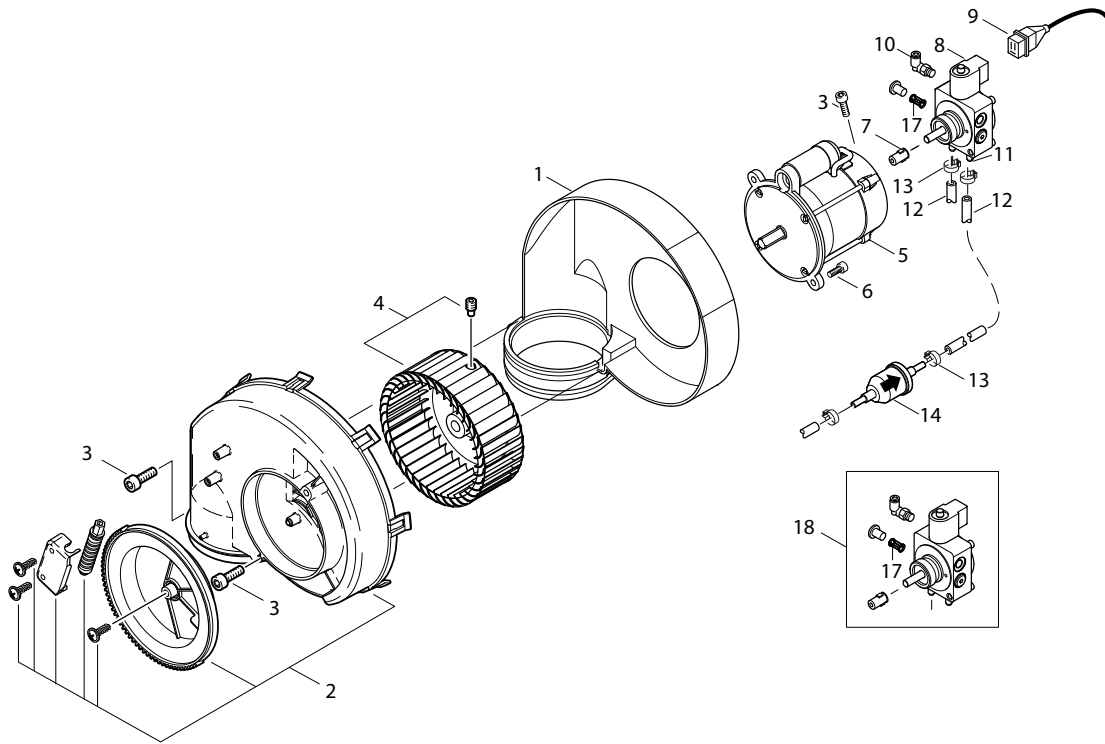

Part Notes:

- [1] - 2-33, 2-41
- [2] - 2-33 NO
- [3] - 2-26
- [4] - 2-30 US
- [5] - 2-20 US
- [6] - 2-25 GB
- [7] - NEPTUNE 2-26 230/1/50/16, MH 2C-145/600 X 230/1/50 EU
- [8] - For machines using 2kW motor, MH 2C-145/600 X 230/1/50 EU, MH 2C-90/670 X 230/1/50 UK
- [9] - NEPTUNE 2-20 115/1/60/20 US
- [10] - NEPTUNE 2-30 220-240/1/60 USA, MH 2C-125/600 220/1/60 EXPT
- [11] - TSB-PPW-2016-007 Rotary knob for Voltage selector switch 230V-400V must be sealed with lacquer
- [12] - US, KR (MH 2C-125/600, NEPTUNE 2-20, NEPTUNE 2-30)
- [13] - USA 1phase
- [14] - US, KR