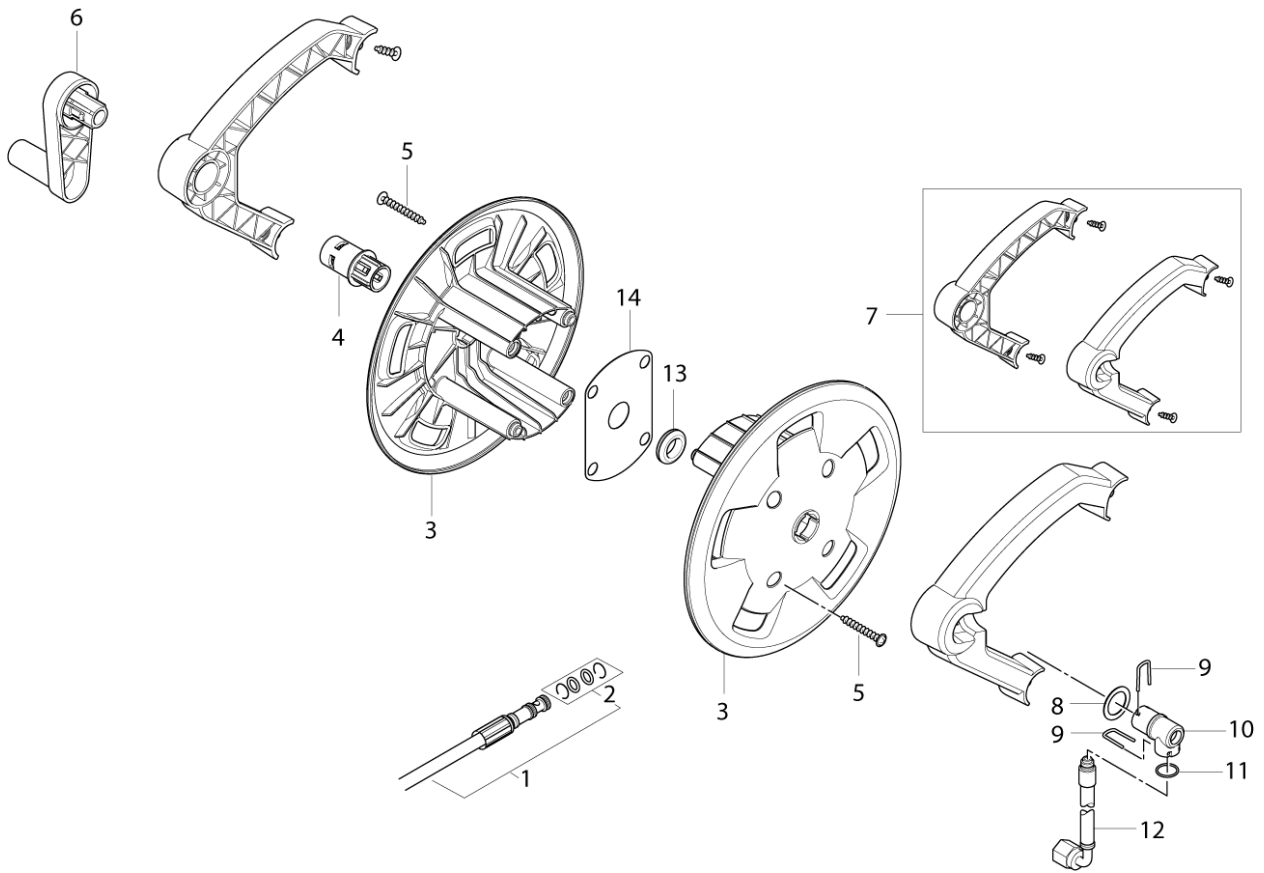

Pos.	Vare-nr	Antal	Beskrivelse	Notes
0-	107145197	1	Slangerulle komplet	
1	101117763	1	Højtryksslange 15 m enkelt-wire DN6	
2	101117787	1	O-Ring Kit With Backup Ri Ng	
3	6528570	2	Slangerulle	
4	301002273	1	Adaptor	
5	1814641	4	Skrue	
6	6528569	1	Håndtag, slangeoprul	
7	101117683	1	ADAPTORS FOR HOSE REEL COMP	
8	6127995	1	Skive	
9	6526487	2	Låsebøjle RF	
10	6127990	1	Connector	
11	101117762	1	O-Ring 14.3X2.4 Nbr 70 Sh Ore	
12	101117761	1	Højtryksslange 600 mm	
13	101117992	1	Rubber Bush F Hose Reel K It	
14	101117991	1	Plate F. Hose Reel Kit