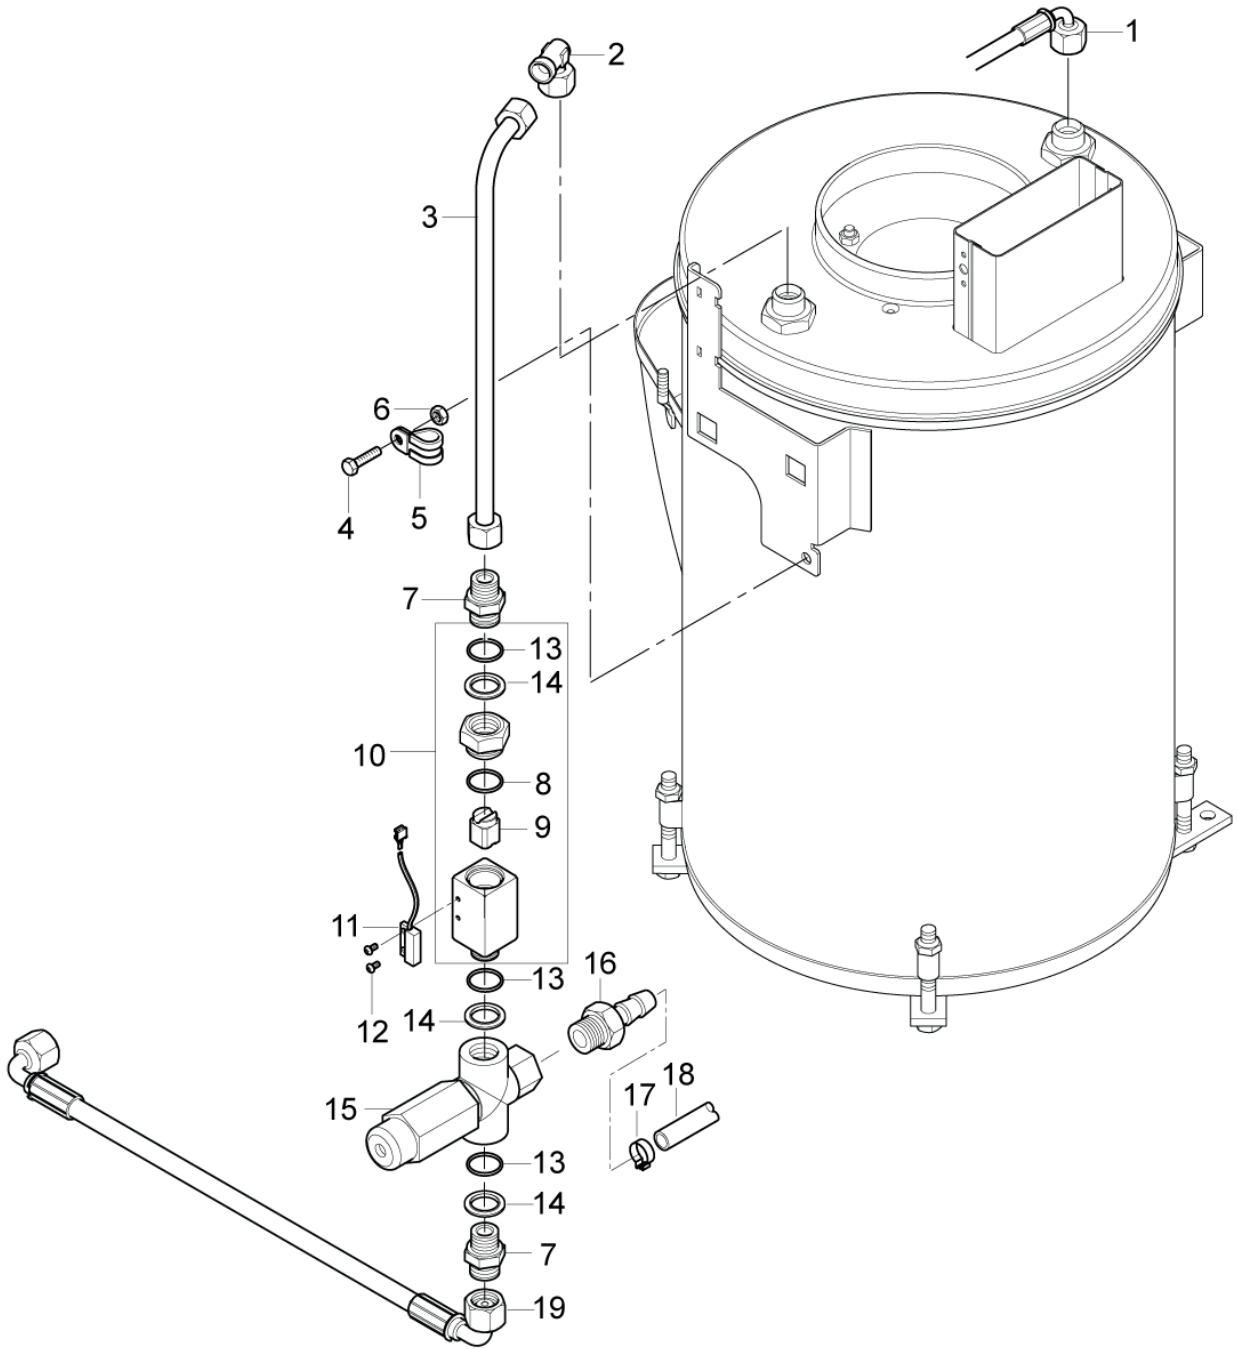

Pos.	Vare-nr	Antal	Beskrivelse	Notes
1	101117740	1	Højtryksslange, 295 Mm	
2	101118094	1	COUPLING KIT 90D ISO 8434 M18X1.5 THREAD	
3	101117676	1	Steel Pipe Comp.	
4	4697	1	SCREW M6X16	
5	101117718	1	CLAMP FOR PIPE	
6	11619	1	Møtrik M6	
7	1601079	2	Ligeforskruning	
8	G120381	1	O-Ring 18X2 70 Gr Shore	
9	101117716	1	Magnet Housing Cpl.	
10	101117675	1	Flowswitch, Komplet	
11	101117719	1	Reed-Kontakt	[1]
12	101117717	2	Screw Torx M3X6 Electro Plated Din 7985	
13	16998	3	O-Ring	
14	1801075	3	Tætningsskive 3/8"	
15	101117722	1	Sikkerhedsventil	
15	101117721	1	SAFETY VALVE ADJUSTED TO 234 +/-5 BAR	[2]
15	101117950	1	SAFETY VALVE COMP. ADJUST 200+5/-5 BAR	[3]
15	101117720	1	SAFETY VALVE ADJUSTED TO 146 BAR	
15	101117949	1	SAFETY VALVE ADJUSTED TO 110+2.5/-5 BAR	[4]
16	2580	1	Hose Liner Ø 6 G3/8	
17	11654	1	Slangeklemme	
18	4973	1	HOSE Ø6X3	
19	101117715	1	Højtryksslange, 428 Mm	

Part Notes:

- [1] - TSB-PPW-2014-012 NEPTUNE 1-2 Reed Switch Adjustment
- [2] - OUT PHASED
- [3] - AU,EU,US
- [4] - US