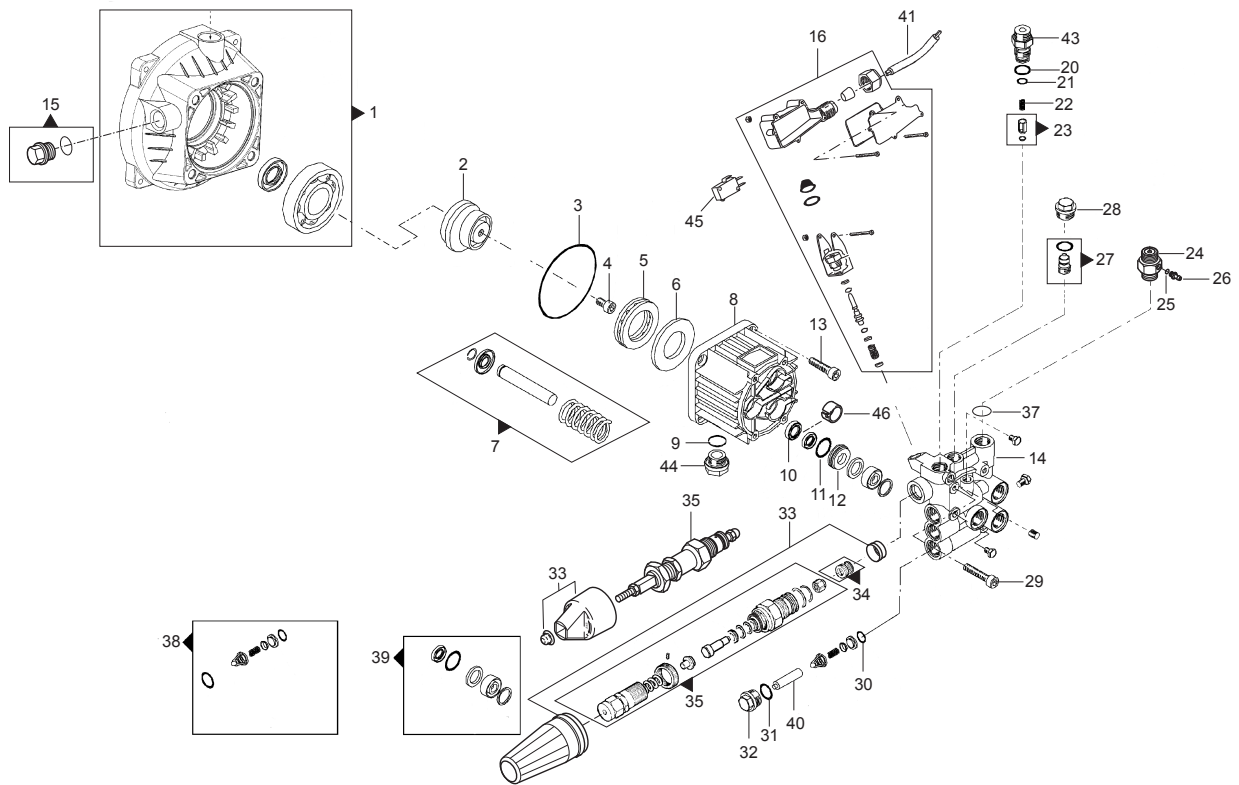

Pos.	Vare-nr	Antal	Beskrivelse	Notes
0-	909100414	1	Pump Oil Rotha Tht 1Ltr	[1]
01	31000490	1	D-BEARING COVER FOR AXR PUMP RF	
02	101117782	1	Skråskive 11.50 Deg. V	[2]
02	301002568	1	Wobble Disc 9.5	[3]
03	909100435	1	O-Ring	
04	106162887	1	SCREW M8X20 UNI 5931-8.8	
05	909100432	1	Kugleleje	
06	301002557	1	Skive	
07	101117808	1	Piston Kit For Axr Cerami C	
08	301002584	1	Hus	
09	3000825	2	O-ring 20,24 x 2,62 Nitril	
10	301002569	3	Oil Seal	
11	106163031	3	O-Ring 1,78X10,85	
12	301002586	3	Pakningsring	
13	106162887	4	SCREW M8X20 UNI 5931-8.8	
14	301002575	1	Valve Block	
15	101117786	1	OIL CAP KIT	[4]
15	101117918	1	Oil Cap Kit	[5]
16	101117656	1	Opgrad.Kit POSEIDON 3	
20	3002029	1	O-ring 12,42 x 1,78 Nitril	
21	103004325	1	O-Ring 15.6X1.78	
22	909100428	1	Fjeder	
23	106162556	1	Check Valve Kit	
24	101117957	1	WATER LIMITER KIT	[6]
24	101117779	1	Kemi sugestuds	
25	101117776	1	O-Ring 6.35X1.78 Nbr 70	
26	101117984	1	SUCTION FITTING D1.7	
26	101117953	1	Suction Fitting D2.0	[7]
27	301002578	4	Stik	
28	301002577	1	PLUG	
29	1801455	4	Bolt	
30	3002029	6	O-ring 12,42 x 1,78 Nitril	
31	3002045	6	O-Ring	
32	301002544	6	Prop	
33	62397	1	Drejeknap	[8]
33	101117693	1	HANDLE CPL.	
34	101117686	1	Ventil Sæde	
35	101117685	1	Regulation Valve Assy	
35	101117917	1	End Stop Valve	[8]
37	106163051	1	Copper Washer	
38	301002562	1	Kit Valve [6X]	
39	301002561	1	Kit Thrust Collar	[9]
40	301002574	1	SPACER SLEEVE Ø 5	
41	101117772	1	CABLE FOR PRESSURE SWITCH	
43	101117687	1	INJECTOR BODY	
44	301002585	1	"Prop 1/2"" "	
45	301002325	1	Micro Switch 250V/16A	
46	31000287	1	Afstandsstykke (3 Stk.)	[10]

Part Notes:

- [1] - 0,18 l - OIL TYPES_QUANTITY for HPW_APRIL 2017
- [2] - 2-41 – MH 2C 190/780
- [3] - 2-33 – MH 2C 170/690
- [4] - Up to Serial no. 2009887928/29/09 non vented
- [5] - See TSB-PPW-2010-010 oil cap TSB-PPW-2010-010 oil cap
- [6] - EXPT. JP
  STOCK COVERS GUARANTEE
- [7] - JP + KR + EXPT + AU (2-16)
- [8] - From serial no. 2010936745