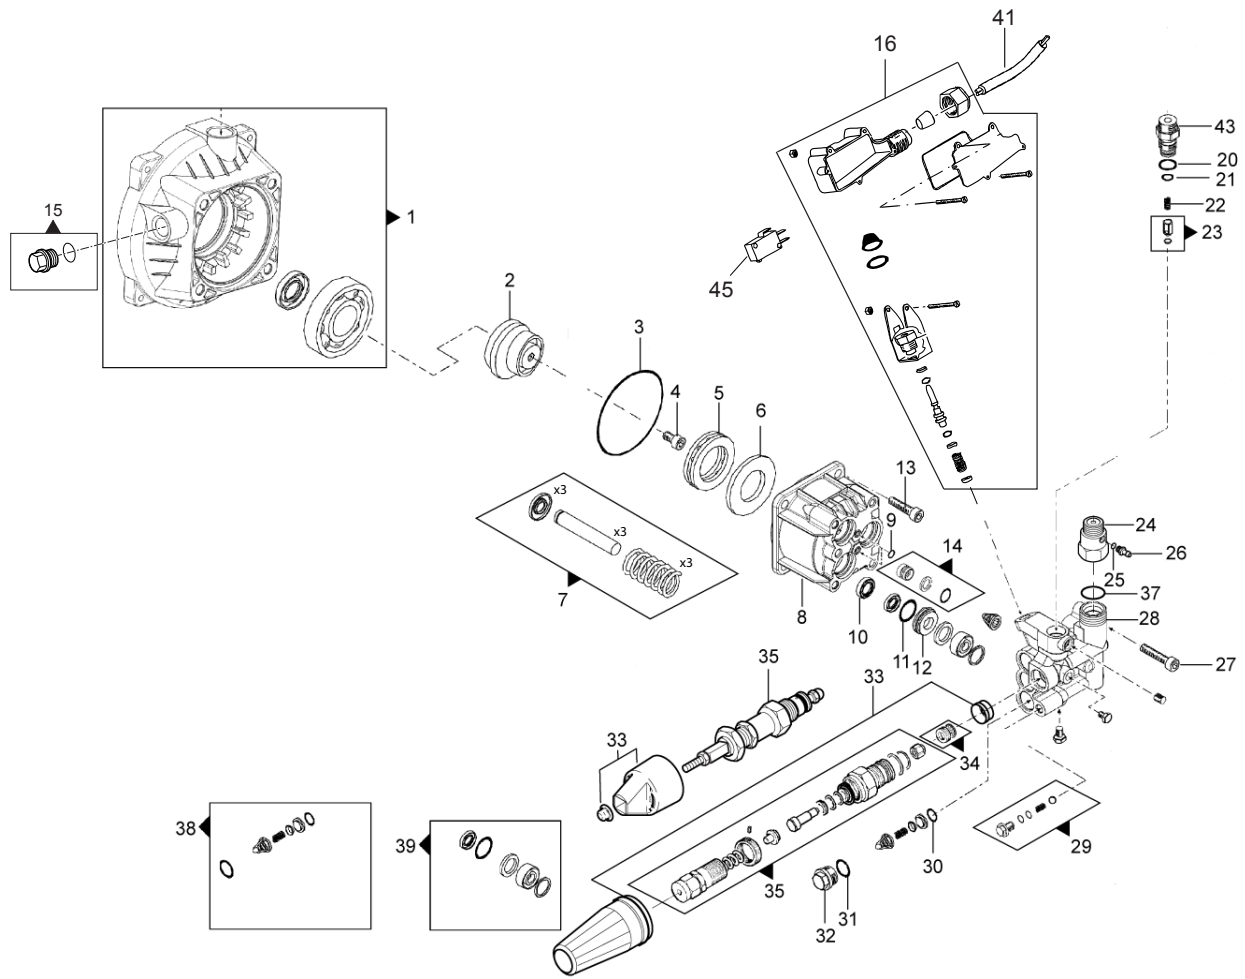

Pos.	Vare-nr	Antal	Beskrivelse	Notes
0-	909100414	1	Pump Oil Rotha Tht 1Ltr	[1]
1	31000491	1	D-BEARING COVER FOR GXR PUMP RF	
2	301002567	1	Wobble Disc 10°	[2]
2	101117939	1	WOBBLE DISC 8 DGR.	[3]
2	101117771	1	Wobble Disc 11.25 Deg. Z	[4]
2	101117954	1	WOBBLE DISC 7.5 DEG	[5]
2	301002568	1	Wobble Disc 9.5	[6]
3	909100431	1	O-Ring Ø85X3	
4	106162887	1	SCREW M8X20 UNI 5931-8.8	
5	909100432	1	Kugleleje	
6	301002557	1	Skive	
7	101117807	1	Pistonkit For Gxr Ceramic	
8	301002560	1	Hus	
9	6480272	2	O-Ring Ø2,9X1,78 Nbr 70Sh	
10	301002569	3	Oil Seal	
11	106163024	3	O-RING 1.78X20.35 NBR 70SH	
12	301002570	3	Packing Ring Ø14/28X11,5	
13	106162887	4	SCREW M8X20 UNI 5931-8.8	
14	106162567	3	SUCTION VALVE PLUG KIT	
15	101117918	1	Oil Cap Kit	[7]
15	101117786	1	OIL CAP KIT	[8]
16	101117656	1	Opgrad.Kit POSEIDON 3	
20	3002029	1	O-ring 12,42 x 1,78 Nitril	
21	103004325	1	O-Ring 15.6X1.78	
22	909100428	1	Fjeder	
23	106162556	1	Check Valve Kit	
24	101117769	1	Detergent Inlet For Gxd	
25	101117776	1	O-Ring 6.35X1.78 Nbr 70	
26	101117984	1	SUCTION FITTING D1.7	
26	101117953	1	Suction Fitting D2.0	[9]
27	9543	4	CYLINDER SCREW M8X55 ISO 4762 ST 8.8/ZN	
28	301002545	1	Ventilhus	
29	301003095	1	Kit Easy Start For Gxr Pu Mp For Uk	
30	3002029	6	O-ring 12,42 x 1,78 Nitril	
31	3002045	6	O-Ring	
32	301002544	6	Prop	
33	62397	1	Drejeknap	[10]
33	101117693	1	HANDLE CPL.	
34	101117686	1	Ventil Sæde	
35	101117685	1	Regulation Valve Assy	
35	101117917	1	End Stop Valve	[10]
37	3001237	1	Pakning Ø24,5Xø16X3	
38	301002562	1	Kit Valve [6X]	
39	301002561	1	Kit Thrust Collar	[11]
41	101117772	1	CABLE FOR PRESSURE SWITCH	
43	101117687	1	INJECTOR BODY	
45	301002325	1	Micro Switch 250V/16A	

Part Notes:

- [1] - 0,18 l - OIL TYPES_QUANTITY for HPW_APRIL 2017
- [2] - US, Exp.
- [3] - 2-26 – MH 2C 145/600 KR
- [4] - 2-25 – MH 2C 125/600
- [5] - 2-20, 115/60/20 US
- [6] - 2-26 – MH 2C 145/600
- [7] - See TSB-PPW-2010-010 oil cap
- [8] - Up to Serial number: 2009887928/29/09
- [9] - JP + KR + EXPT + AU (2-16)
- [10] - From Serie no. 2010929318