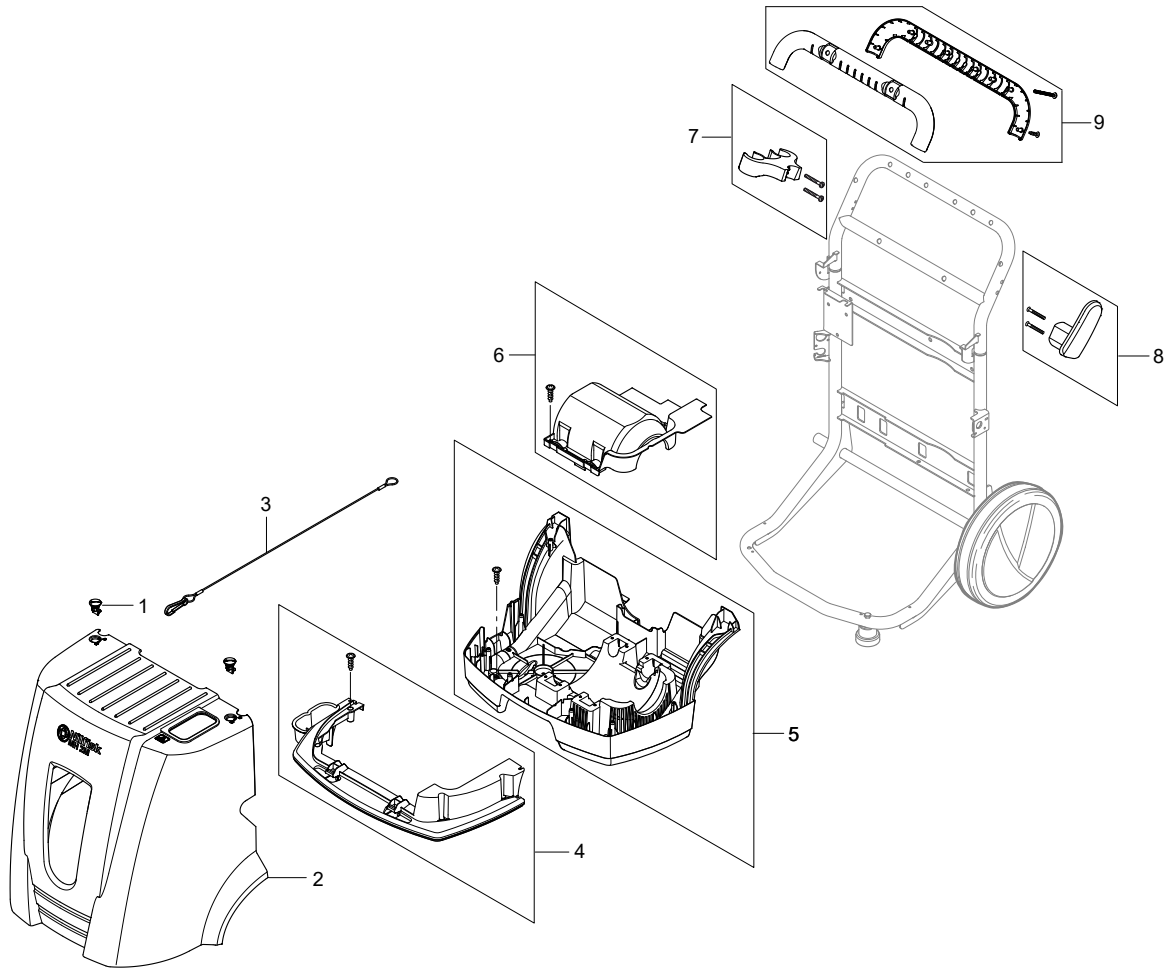

PARTS LIST

2017.05.05

TABLE OF CONTENTS

kabinet	1
Frame	3
Fueltank and detergent tank	5
Water tank	7
Motor	9
Pump 1 (1ph)	11
Pump 2 (3ph)	14
Electric box	17
Fan	20
Distributor, Flow switch	22
Burner unit, ignition transformer	24
Boiler	26
Hose reel	28
Default accessories	30
Anti-scale	32
107145337 - Sandfilter NEPTUNE 1 + 2	34
Recommended Spare Parts	36