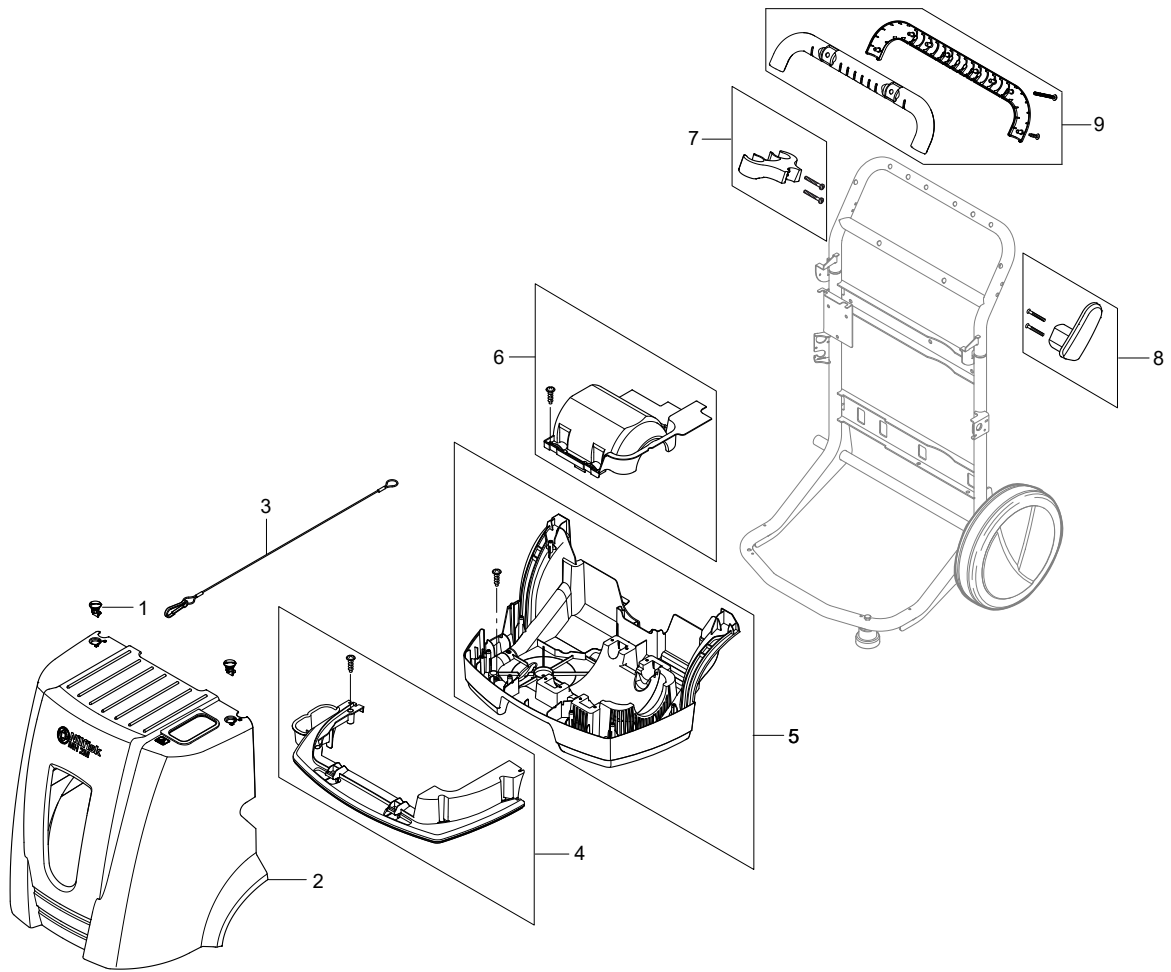

PARTS LIST

2017.05.02

TABLE OF CONTENTS

kabinet	1
Frame	3
Fueltank and detergent tank	5
Water tank	7
Motor	9
Pump 1 (1ph)	11
Pump 2 (3ph)	14
Electric box	17
Distributor, Flow switch	20
Fan	22
Boiler	24
Burner unit, ignition transformer	26
Hose reel	28
Default accessories	30
Anti-scale	32
107145337 - Sandfilter NEPTUNE 1 + 2	34
Recommended Spare Parts	36