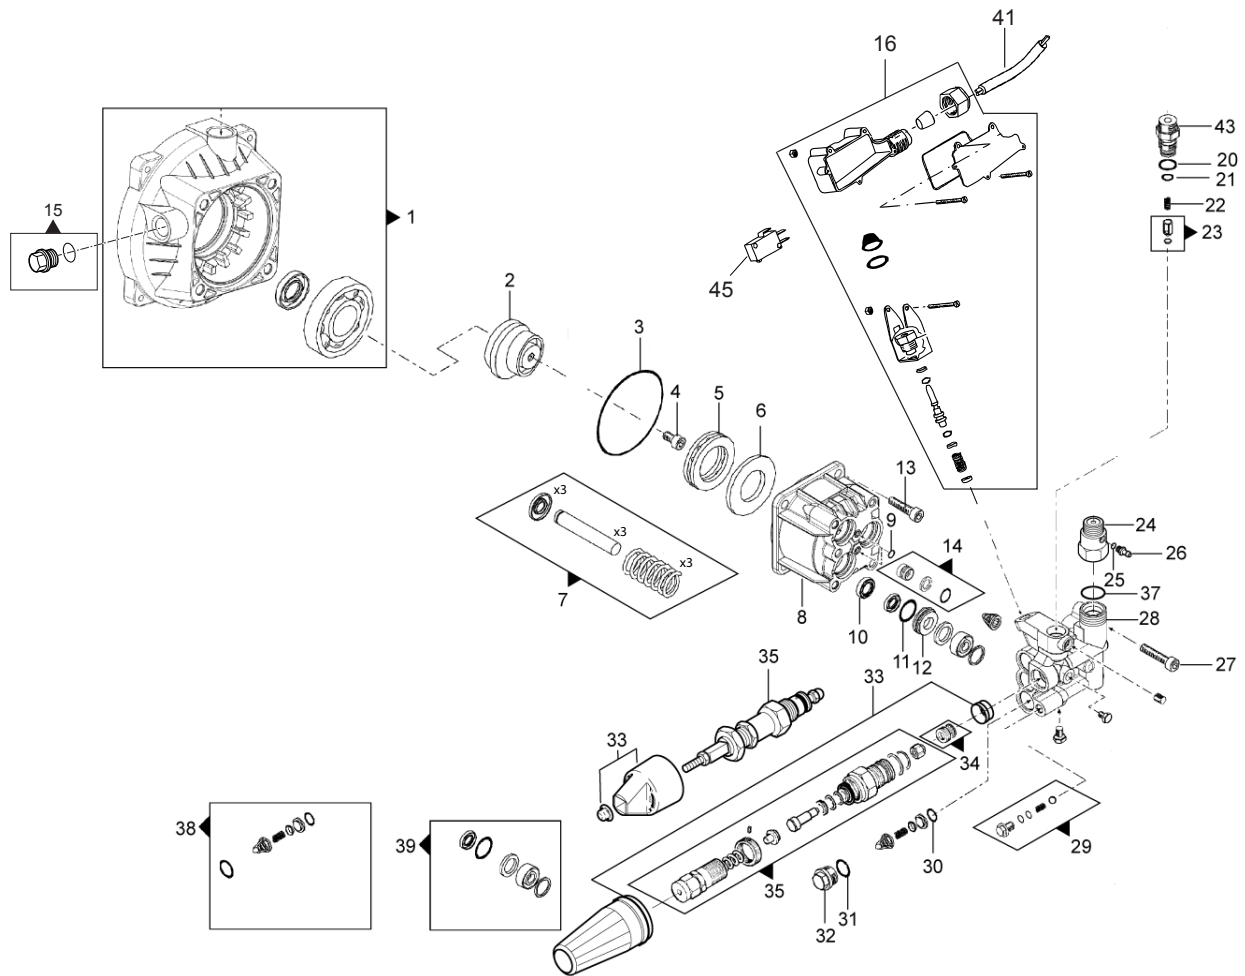

Pos.	Vare-nr	Antal	Beskrivelse	Notes
0-	909100414	1	Pump Oil Rotha Tht 1Ltr	[1]
1	31000491	1	D-BEARING COVER FOR GXR PUMP RF	
2	301002567	1	Wobble Disc 10°	[2]
2	101117939	1	WOBBLE DISC 8 DGR.	[3]
2	101117771	1	Wobble Disc 11.25 Deg. Z	[4]
2	101117954	1	WOBBLE DISC 7.5 DEG	[5]
2	301002568	1	Wobble Disc 9.5	[6]
3	909100431	1	O-Ring Ø85X3	
4	106162887	1	SCREW M8X20 UNI 5931-8.8	
5	909100432	1	Kugleleje	
6	301002557	1	Skive	
7	101117807	1	Pistonkit For Gxr Ceramic	
8	301002560	1	Hus	
9	6480272	2	O-Ring Ø2,9X1,78 Nbr 70Sh	
10	301002569	3	Oil Seal	
11	106163024	3	O-RING 1.78X20.35 NBR 70SH	
12	301002570	3	Packing Ring Ø14/28X11,5	
13	106162887	4	SCREW M8X20 UNI 5931-8.8	
14	106162567	3	SUCTION VALVE PLUG KIT	
15	101117918	1	Oil Cap Kit	[7]
15	101117786	1	OIL CAP KIT	[8]
16	101117656	1	Opgrad.Kit POSEIDON 3	
20	3002029	1	O-ring 12,42 x 1,78 Nitril	
21	103004325	1	O-Ring 15.6X1.78	
22	909100428	1	Fjeder	
23	106162556	1	Check Valve Kit	
24	101117769	1	Detergent Inlet For Gxd	
25	101117776	1	O-Ring 6.35X1.78 Nbr 70	
26	101117984	1	SUCTION FITTING D1.7	
26	101117953	1	Suction Fitting D2.0	[9]
27	9543	4	CYLINDER SCREW M8X55 ISO 4762 ST 8.8/ZN	
28	301002545	1	Ventilhus	
29	301003095	1	Kit Easy Start For Gxr Pu Mp For Uk	
30	3002029	6	O-ring 12,42 x 1,78 Nitril	
31	3002045	6	O-Ring	
32	301002544	6	Prop	
33	62397	1	Drejeknap	[10]
33	101117693	1	HANDLE CPL.	
34	101117686	1	Ventil Sæde	
35	101117685	1	Regulation Valve Assy	
35	101117917	1	End Stop Valve	[10]
37	3001237	1	Pakning Ø24,5Xø16X3	
38	301002562	1	Kit Valve [6X]	
39	301002561	1	Kit Thrust Collar	[11]
41	101117772	1	CABLE FOR PRESSURE SWITCH	
43	101117687	1	INJECTOR BODY	
45	301002325	1	Micro Switch 250V/16A	

Part Notes:

- [1] - 0,18 l - OIL TYPES_QUANTITY for HPW_APRIL 2017
- [2] - US, Exp.
- [3] - 2-26 – MH 2C 145/600 KR
- [4] - 2-25 – MH 2C 125/600
- [5] - 2-20, 115/60/20 US
- [6] - 2-26 – MH 2C 145/600
- [7] - See TSB-PPW-2010-010 oil cap
- [8] - Up to Serial number: 2009887928/29/09
- [9] - JP + KR + EXPT + AU (2-16)
- [10] - From Serie no. 2010929318