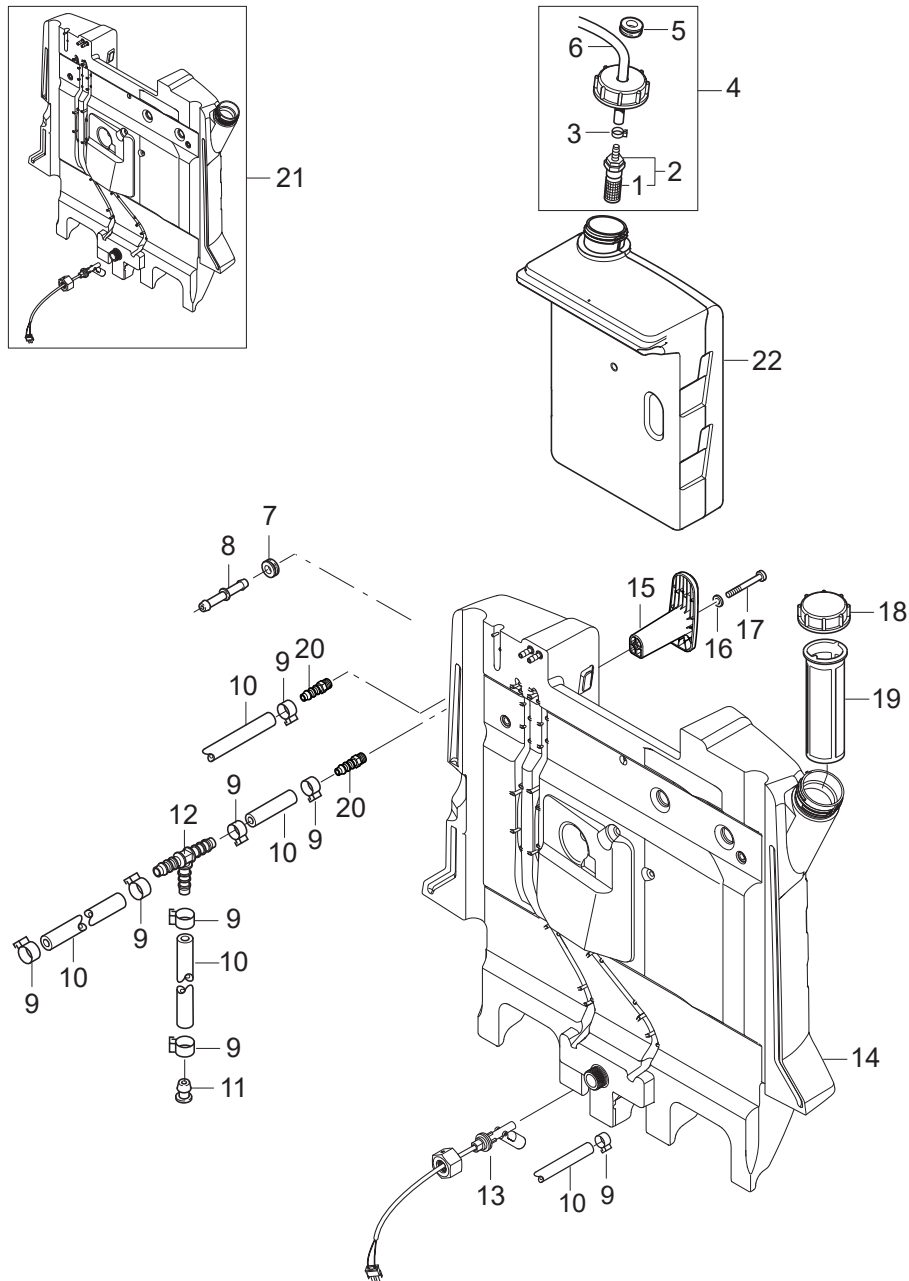

Part Notes:

[1] - PLEASE CONTACT CARWASH DIRECTLY

Pos.	Vare-nr	Antal	Beskrivelse	Notes
0-	101117934	1	WARNING LABEL HOT	
1		1	Part of pos. 2	
2	107145440	1	Strainer Valve Compl. Kit	
3	301001133	1	Slangeklemme Ø10/7	
4	101117750	1	Slange Incl. Låg/Filter	
5	101117749	1	Kabelgennemføring	
6	106408243	1	HOSE 1/4INCH TRANSPARENT - 5 METERS	
7	101117753	2	Grommet 60/110/50 Neopren	[1]
8	101117748	2	Plug For D6 / D10 Hose	[2]
9	301001133	9	Slangeklemme Ø10/7	
10	106408244	1	Slange Ø6X2.5 - 5 meter	
11	101117751	1	VENTILATIONS PLUG FOR 6/10 HOSE	
12	101117794	1	T Connector Piece D6	
13	101118007	1	Level Sensor Kit	
14	101118006	1	Fuel Tank Complete Kit	[3]
15	101117678	2	Cable Hook Comp.	
16	1800440	2	Plansskive M6	
17	31410	2	SCREW M6 X 50 DIN 912 8.8 FZG	
18	101117752	1	Cap For Fuel Tank	
19	1604222	1	Filtersi	
20	101117795	1	Studs F Brændstoftank	[4]
21	101118043	1	Kit F.Fuel Tank	[5]
22	101117920	1	Kemi Tank NEPTUNE 2	

Part Notes:

- [1] - 0,18 l - OIL TYPES_QUANTITY for HPW_APRIL 2017
- [2] - US, Exp.
- [3] - 2-26 – MH 2C 145/600 KR
- [4] - 2-25 – MH 2C 125/600
- [5] - 2-20, 115/60/20 US
- [6] - 2-26 – MH 2C 145/600
- [7] - See TSB-PPW-2010-010 oil cap
- [8] - Up to Serial number: 2009887928/29/09
- [9] - JP + KR + EXPT + AU (2-16)
- [10] - From Serie no. 2010929318