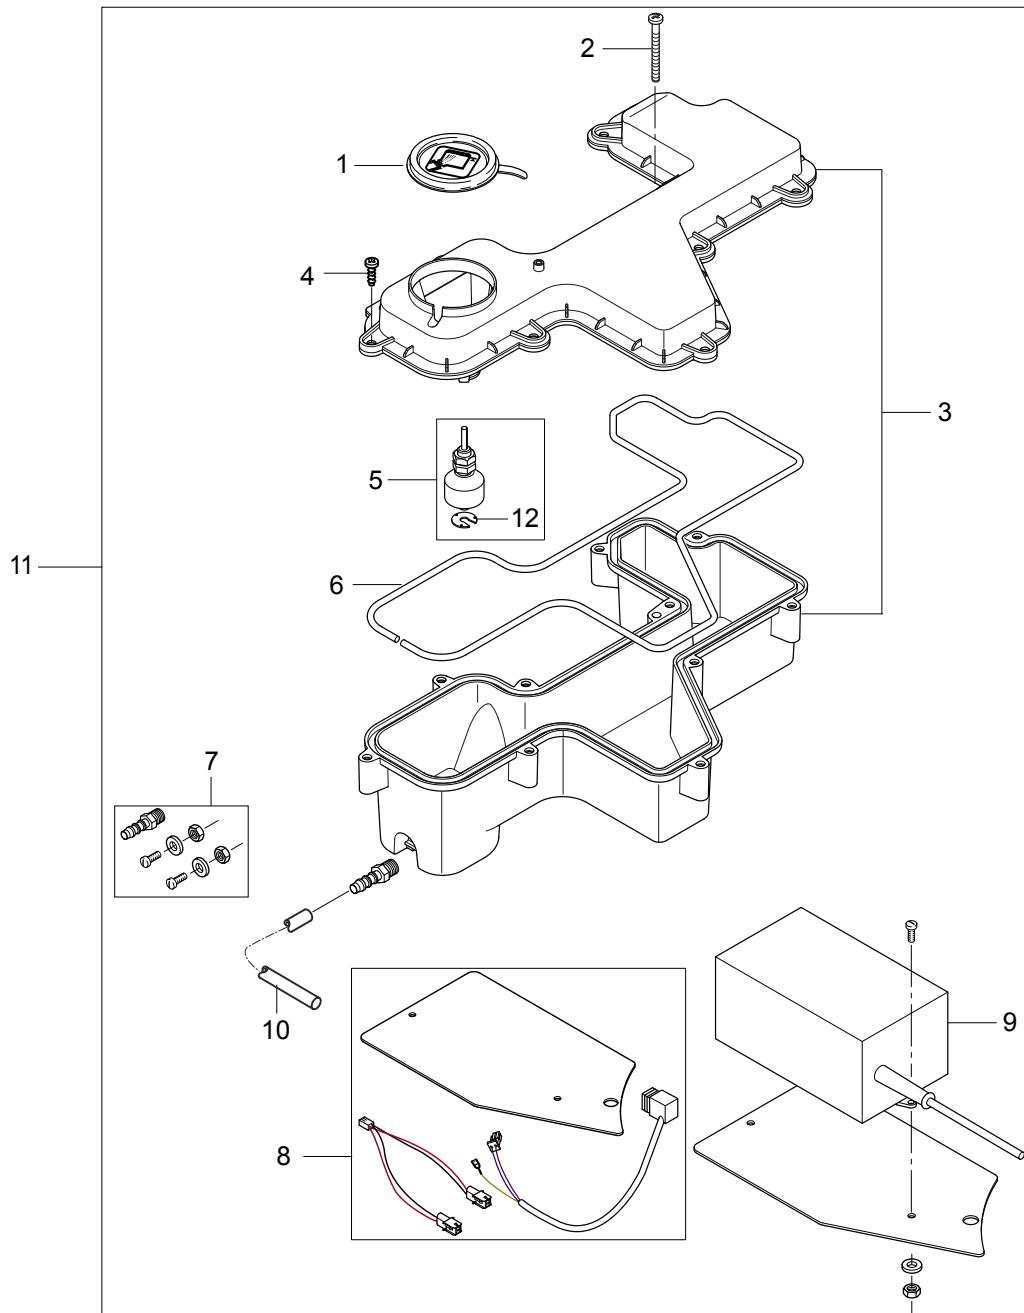

Pos.	Vare-nr	Antal	Beskrivelse	Notes
1	45646	1	COVER	
2	1814733	1	SCREW K50X50 TORX BLACK	
3	101117701	1	ANTISCALE TANK PLASTIC KIT	
4	107141838	10	SCREW K50X18 WN1451 BLACK TORX20	
5	101117700	1	ANTISTONE SENSOR WITH CABLE	
6	101117796	1	Silicone Gasket D3X1	
7	101117831	1	Monterings-Sæt	
8	101117834	1	WIRES AND PLATE-ANTISCALE- FOR NEPTUNE 2	
9	101117826	1	Blødgøringspumpe	
10	101117833	1	Slange Ø3/05, 0.6 Mm.	
11	107145123	1	Anti-kalk kit	[1]
12	107142593	1	HOLDING WASHER PE	[2]

Part Notes:

- [1] - See instruction AntiScale
- [2] - TSB-PPW-2016-017 Locking ring for oil level switch falling off