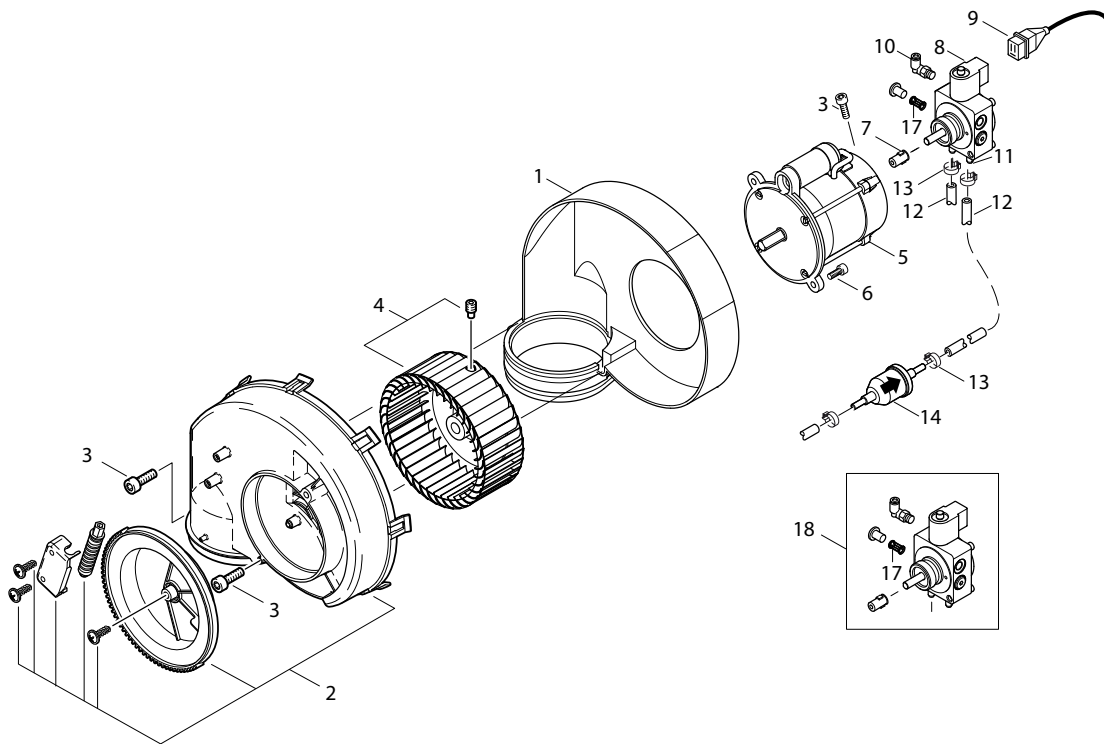

Pos.	Vare-nr	Antal	Beskrivelse	Notes
1	101117704	1	FAN HOUSING N2	
2	301000852	1	Dæsel For Kedelblæserhus	
3	32535	3	SCREW M5X16	
4	301000889	1	Kedelblæsehjul	
5	101117710	1	Burner Motor 180W - 230V	
5	101117960	1	BURNER FAN 110-120V MOTOR KIT	
5	107318245	1	BURNER MOTOR 200V	[1]
5	107143097	1	MOTOR BURNER 390W/200-240V/50/60HZ	[2]
6	4697	2	SCREW M6X16	
7	101117707	1	Coupling For Oil Pump Bfa 01 L3L	
8	3821089	1	Spole (Danfoss)	
9	101117703	1	ledning for oliepumpe	
10	101117706	1	Push-In Angle Fitting	
11	101117777	1	HOSE CONNECTIONS FOR OIL PUMP BFA 01 L3	
12	106408244	1	Slange Ø6X2.5 - 5 meter	
13	11654	2	Slangeklemme	
14	301002926	1	Filter	
17	31001081	1	FILTER FOR OIL PUMP	
18	101117673	1	Oilepumpe Incl. Fittings	

Part Notes:

1. [1] - 200V 60HZ JP
   [2] - USA, KR