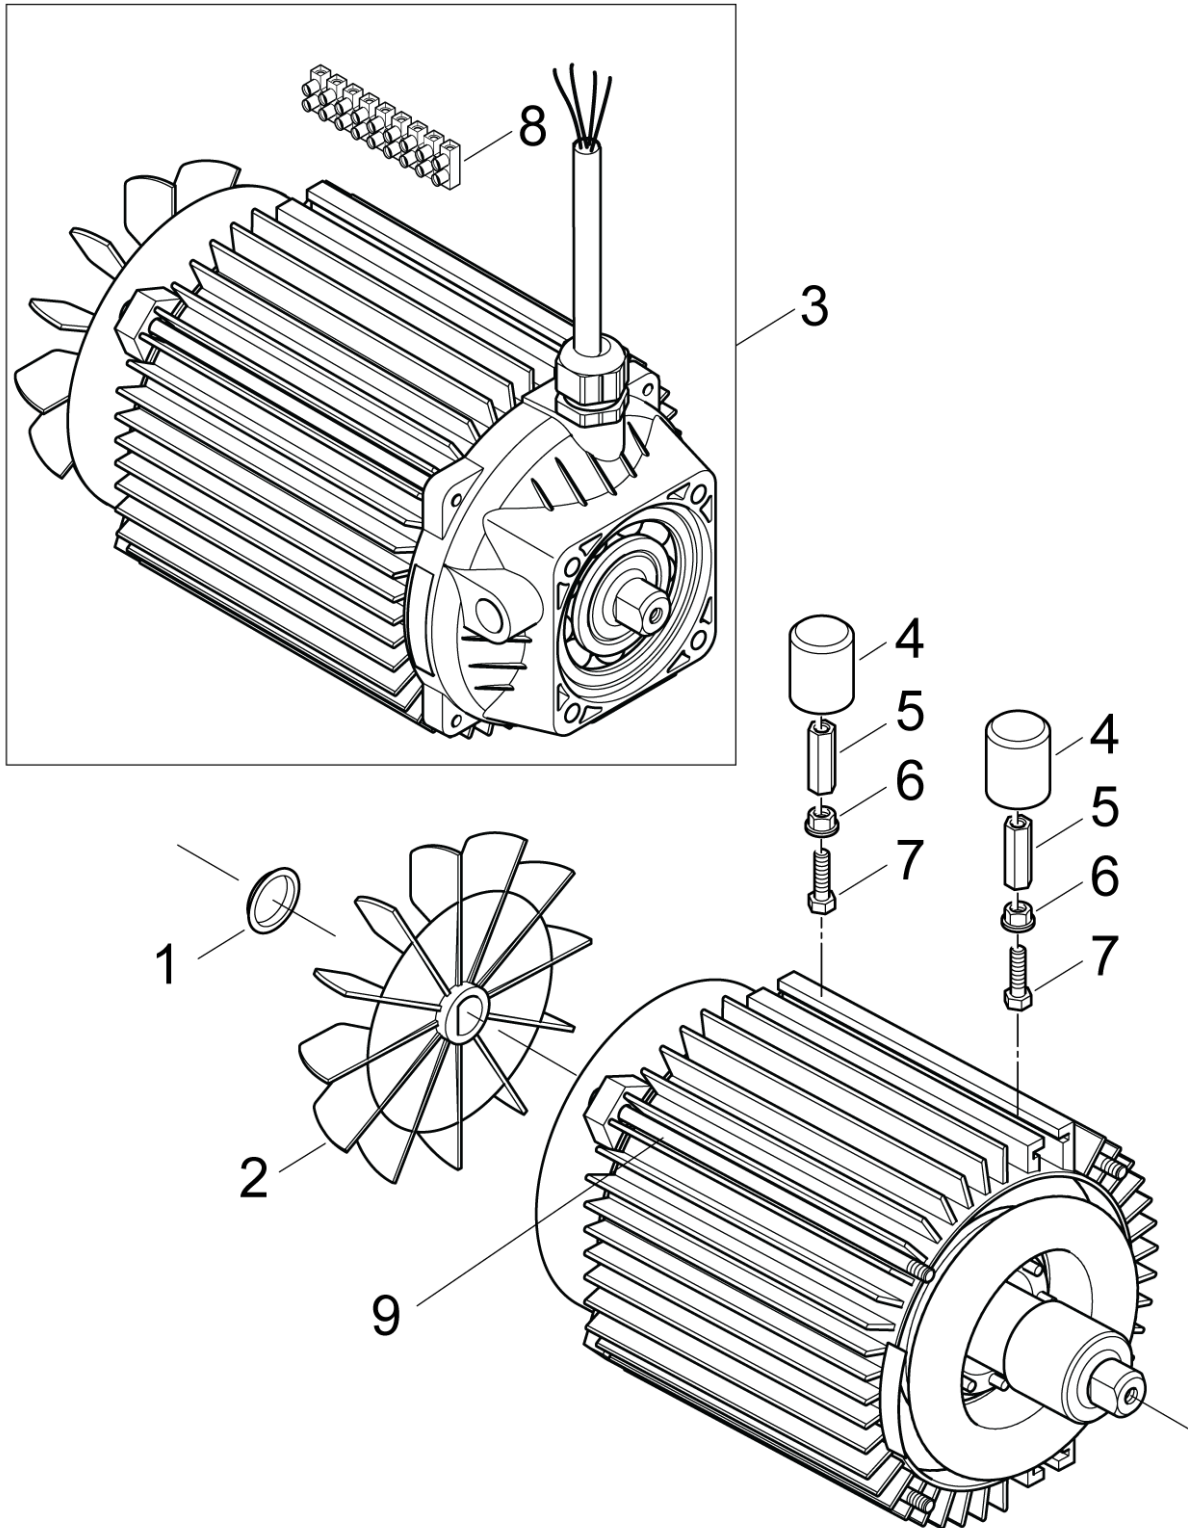

Part Notes:

[1] - See instruction Floatvalve

Pos.	Vare-nr	Antal	Beskrivelse	Notes
1	301001112	1	Klem Ring	[1]
1	31000510	1	MOTOR FAN INCL FASTENING RING	[2]
2	31000510	1	MOTOR FAN INCL FASTENING RING	[2]
2	101117774	1	Motor Fan	[1]
3	101117764	1	Motor 3 Kw 3X230-400/50	[3]
3	101117766	1	MOTOR 2 KW 1X230/50	[4]
3	101117956	1	MOTOR 3.7 KW 200V 3PH 50/60HZ JP	[5]
3	101117936	1	MOTOR 1.0 KW 1X115/60	[6]
3	101117937	1	MOTOR 4.0 KW 220-440/3PH/60HZ	[7]
3	101117935	1	MOTOR 2.0 KW 1X220/60HZ	[8]
3	101117765	1	Motor 4 Kw 3X230-400/50	[9]
4	301002298	2	SUSPENSION	
5	301002303	2	SPACER POSEIDON 3	
6	61467	2	Møtrik M8	
7	27372	2	HEX. SCREW VERBUS M8X20 DIN 6921	
8	101117839	1	Terminal Plug And Termina L Pins	
8	101117840	1	MOTOR CABLE 1PH	
8	101117841	1	MOTOR CABLE 3PH	
8	101117842	1	MOTOR CABLE 3PH NO	[10]
9	31000506	1	STAY BOLT M5X186 RF	

Part Notes:

- [1] - 0,18 l - OIL TYPES_QUANTITY for HPW_APRIL 2017
- [2] - US, Exp.
- [3] - 2-26 – MH 2C 145/600 KR
- [4] - 2-25 – MH 2C 125/600
- [5] - 2-20, 115/60/20 US
- [6] - 2-26 – MH 2C 145/600
- [7] - See TSB-PPW-2010-010 oil cap
- [8] - Up to Serial number: 2009887928/29/09
- [9] - JP + KR + EXPT + AU (2-16)
- [10] - From Serie no. 2010929318