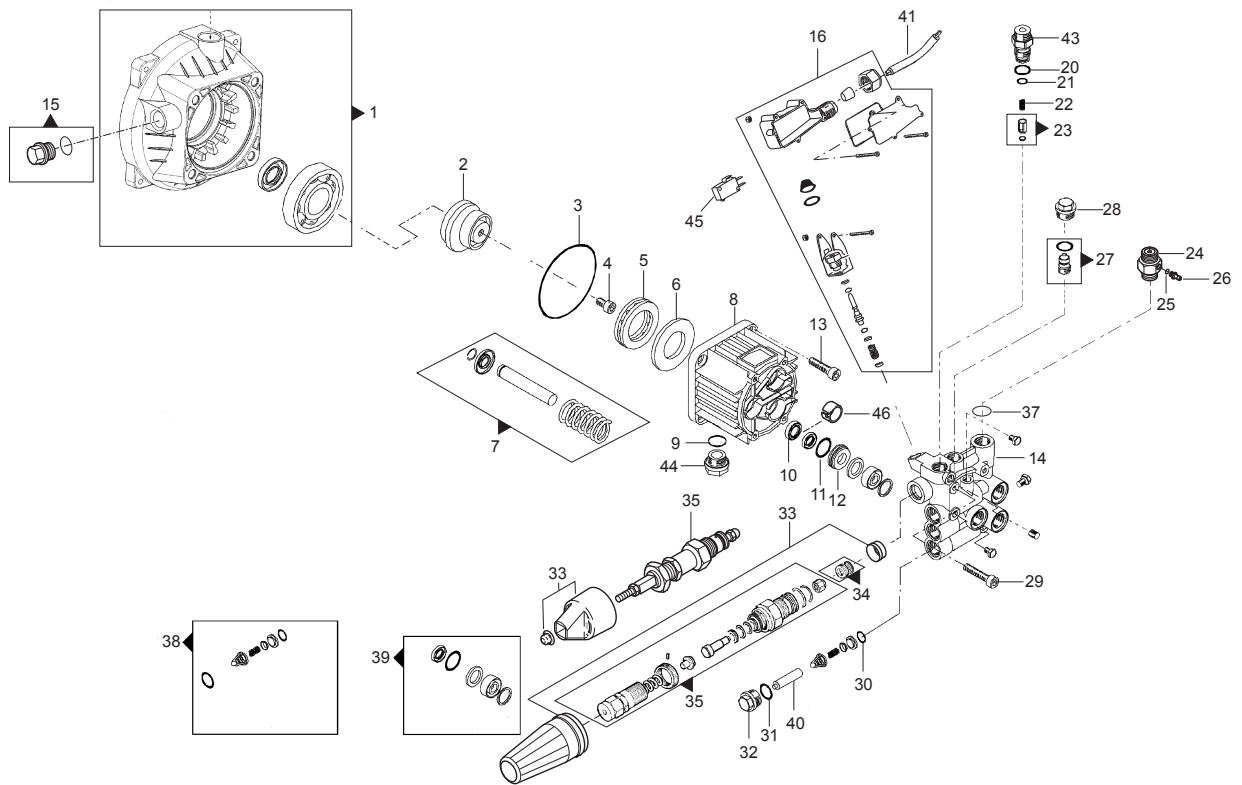

Pos.	Vare-nr	Antal	Beskrivelse	Notes
0-	909100414	1	Pump Oil Rotha Tht 1Ltr	[1]
01	31000490	1	D-BEARING COVER FOR AXR PUMP RF	
02	101117782	1	Skråskive 11.50 Deg. V	[2]
02	301002568	1	Wobble Disc 9.5	[3]
03	909100435	1	O-Ring	
04	106162887	1	SCREW M8X20 UNI 5931-8.8	
05	909100432	1	Kugleleje	
06	301002557	1	Skive	
07	101117808	1	Piston Kit For Axr Cerami C	
08	301002584	1	Hus	
09	3000825	2	O-ring 20,24 x 2,62 Nitril	
10	301002569	3	Oil Seal	
11	106163031	3	O-Ring 1,78X10,85	
12	301002586	3	Pakningsring	
13	106162887	4	SCREW M8X20 UNI 5931-8.8	
14	301002575	1	Valve Block	
15	101117786	1	OIL CAP KIT	[4]
15	101117918	1	Oil Cap Kit	[5]
16	101117656	1	Opgrad.Kit POSEIDON 3	
20	3002029	1	O-ring 12,42 x 1,78 Nitril	
21	103004325	1	O-Ring 15.6X1.78	
22	909100428	1	Fjeder	
23	106162556	1	Check Valve Kit	
24	101117957	1	WATER LIMITER KIT	[6]
24	101117779	1	Kemi sugestuds	
25	101117776	1	O-Ring 6.35X1.78 Nbr 70	
26	101117984	1	SUCTION FITTING D1.7	
26	101117953	1	Suction Fitting D2.0	[7]
27	301002578	4	Stik	
28	301002577	1	PLUG	
29	1801455	4	Bolt	
30	3002029	6	O-ring 12,42 x 1,78 Nitril	
31	3002045	6	O-Ring	
32	301002544	6	Prop	
33	62397	1	Drejeknap	[8]
33	101117693	1	HANDLE CPL.	
34	101117686	1	Ventil Sæde	
35	101117685	1	Regulation Valve Assy	
35	101117917	1	End Stop Valve	[8]
37	106163051	1	Copper Washer	
38	301002562	1	Kit Valve [6X]	
39	301002561	1	Kit Thrust Collar	[9]
40	301002574	1	SPACER SLEEVE Ø 5	
41	101117772	1	CABLE FOR PRESSURE SWITCH	
43	101117687	1	INJECTOR BODY	
44	301002585	1	"Prop 1/2"" "	
45	301002325	1	Micro Switch 250V/16A	
46	31000287	1	Afstandsstykke (3 Stk.)	[10]

Part Notes:

- [1] - 0,18 l - OIL TYPES_QUANTITY for HPW_APRIL 2017
- [2] - 2-41 – MH 2C 190/780
- [3] - 2-33 – MH 2C 170/690
- [4] - Up to Serial no. 2009887928/29/09 non vented
- [5] - See TSB-PPW-2010-010 oil cap TSB-PPW-2010-010 oil cap
- [6] - EXPT. JP
  STOCK COVERS GUARANTEE
- [7] - JP + KR + EXPT + AU (2-16)
- [8] - From serial no. 2010936745