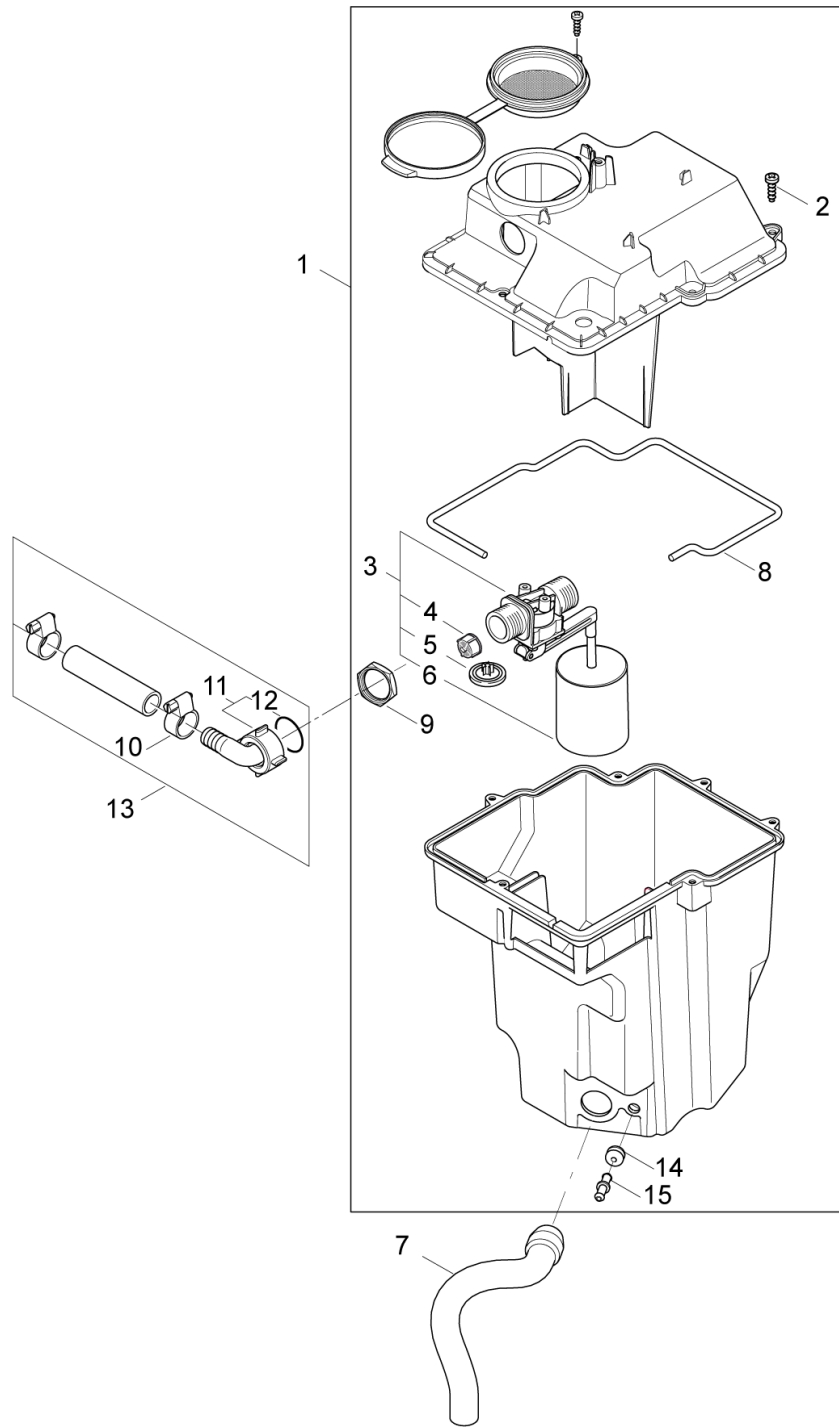

Pos.	Vare-nr	Antal	Beskrivelse	Notes
1	101117669	1	Vandtank komplet	
2	107141838	6	SCREW K50X18 WN1451 BLACK TORX20	
3	101117784	1	Svømmerventil	[1]
4	34218	1	Filter For Float Valve Ku	
5	62878	1	Gummimenbran	
6	62877	1	Svømmer	
7	101117670	1	SUCTION HOSE KIT.	
8	101117796	1	Silicone Gasket D3X1	
9	101117785	1	LOCK NUT 3/4	
10	8298	2	Spændebånd	
11	5613	1	Slangestuds	
12	15587	1	Pakning	
13	101117671	1	Inlet Hose Kit	
14	101117781	1	CABLE GROMMET 60/90/40	
15	101117748	1	Plug For D6 / D10 Hose	

Part Notes:

[1] - See instruction Floatvalve