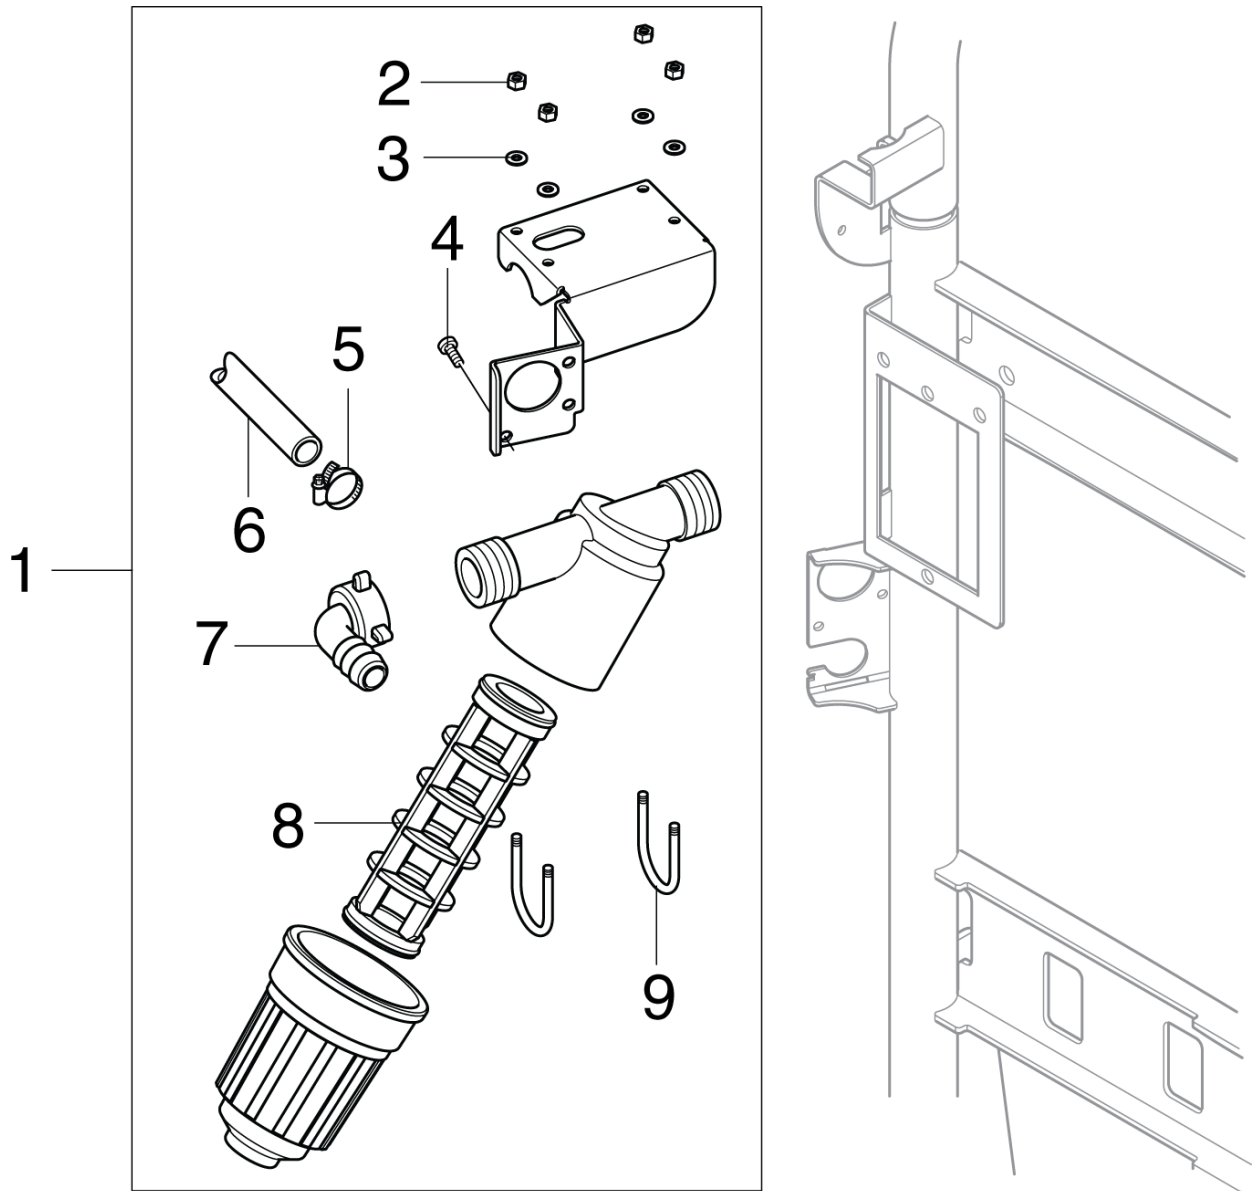

Pos.	Vare-nr	Antal	Beskrivelse	Notes
1	107145337	1	Flydesandsfilter Gardena 22 µm	
2	1800127	4	Låsemøtrik M4	
3	3092	4	Pakning 4.3X0.8	
4	1803030	3	Maskinskrue M5X12	
5	9262	1	HOSE CLIP 12-20	[1]
6	106408242	1	HOSE 5/8INCH - 2 METERS	[2]
7	5613	1	Slangestuds	
8	31000110	1	Filter Indsats, 22 Micron	
9	G040179	2	CLAMP FOR FILTER D4X97	

Part Notes:

- [1] - PLEASE CONTACT CARWASH DIRECTLY
- [2] - 0,39m