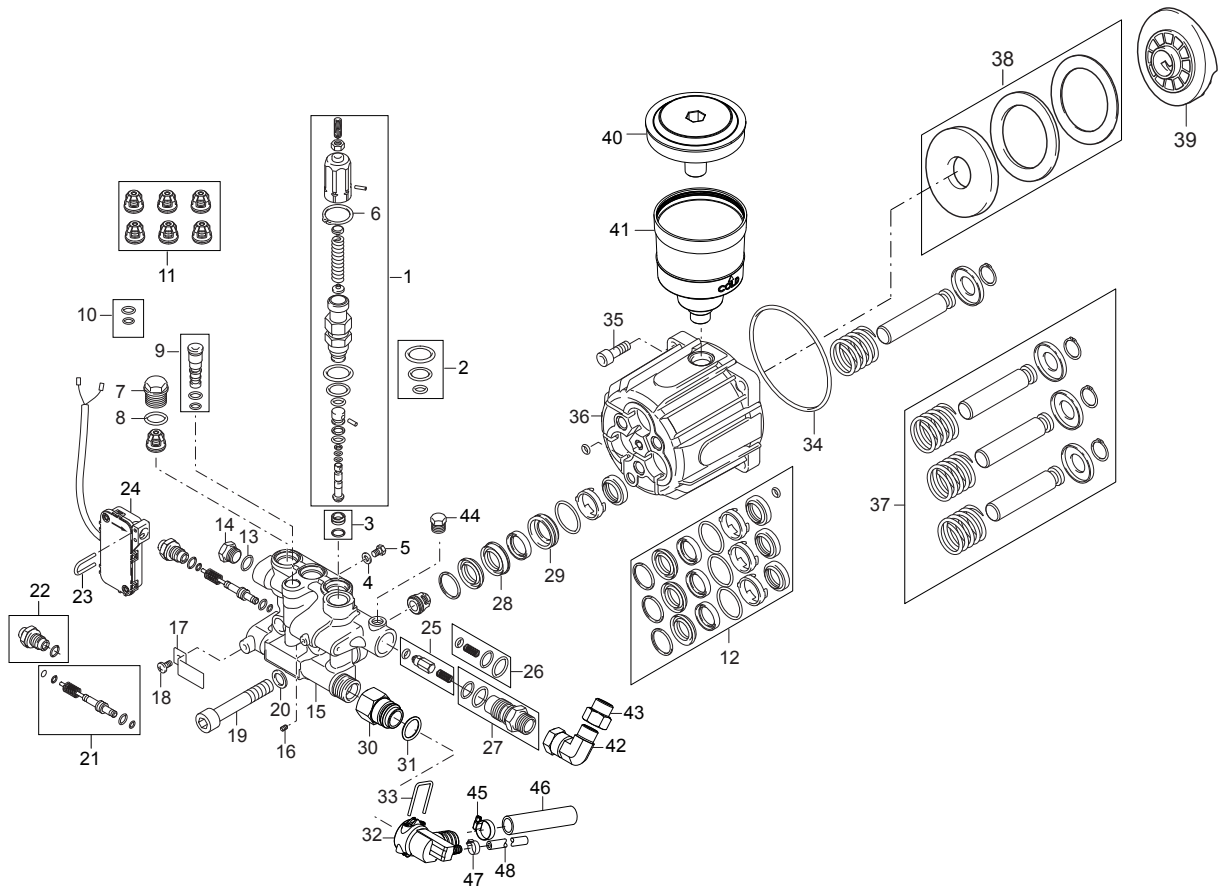

Pos.	Vare-nr	Antal	Beskrivelse	Notes
1	31000978	1	REGULATION SAFETY BLOCK	
2	301003032	1	O-Ring Regulation Safety	
3	301003033	1	Valve Seat Kit	
4	31000944	1	WASHER	
5	301003035	1	SCREW M6	
6	101117994	1	RETAINER RING Ø23 DIN 471	
7	301003039	1	PLUG Ø 15.6	
8	301003040	1	O-Ring Ø 15,6X1,78	
9	301003073	1	PLUG KIT	
10	301003160	2	O-RING KIT	
11	31000576	6	VALVE KIT 6 PCS	
12	301003042	3	Pakningssæt POSEIDON 4	
13	301003043	1	O-Ring Ø 10,82X1,78	
14	301003044	1	PLUG Ø 10.8	
15	301003045	1	Pump Head	
16	301003046	1	SCREW M3X5	
17	301003047	1	BRACKET	
18	301003048	1	SCREW M5X10	
19	301003049	1	SCREW M12X70 UNI 5931	
20	301003050	1	WASHER Ø 12	
21	31000986	1	PISTON KIT FOR MICROSWITCH	
22	31000987	1	Fitting kit til microswitch	
23	301003053	1	Clamp	
24	31001037	1	SWITCHBOX ASSEMBLED WITH CABLE	
25	31000988	1	INJECTOR	
26	31000989	1	O-RING KIT FOR INJECTOR	
27	31000990	1	INJECTOR KIT	
28	301001559	1	"Thrust Collar Ø18 ""Np3- Pump"	
29	301003059	1	Piston Guide	
30	107143091	1	WATER INLET NA4	
31	107143088	1	O-RING 18.72X2.62	
32	107143092	1	WATER LIMITER (SMALL)	
33	107143085	1	LOCK PIN	
34	31000973	1	O-RING D 94.92x2.62	
35	301003063	1	SCREW M5X25 UNI 5931	
36	31000972	1	PUMP BODY	
37	31000992	3	PISTON KIT D18	
38	31000993	1	BEARING KIT 1MM	
39	301003137	1	WOBBLE DISC 11	[1]
39	301003139	1	Skråskive 13	[2]
40	301000615	1	Dæksel	
41	301000614	1	Oliebeholder	
42	107143093	1	SWIVEL ADAPTER 90 3/8	
43	107143090	1	ADAPTOR IN 3/8 OUT M18X1.5	
44	G030733	1	HOLE PLUG. 1/8	
45	8298	2	Spændebånd	
46	107143031	1	FUELFLEX HOSE D28/D20 10BAR/20°	
47	11654	2	Slangeklemme	
48	106408243	1	HOSE 1/4INCH TRANSPARENT - 5 METERS	

Part Notes:

1. [1] - MH 3M-160/770 PA 440-220/3/60
   [2] - MH 3M-160/770 PA 400/3/50