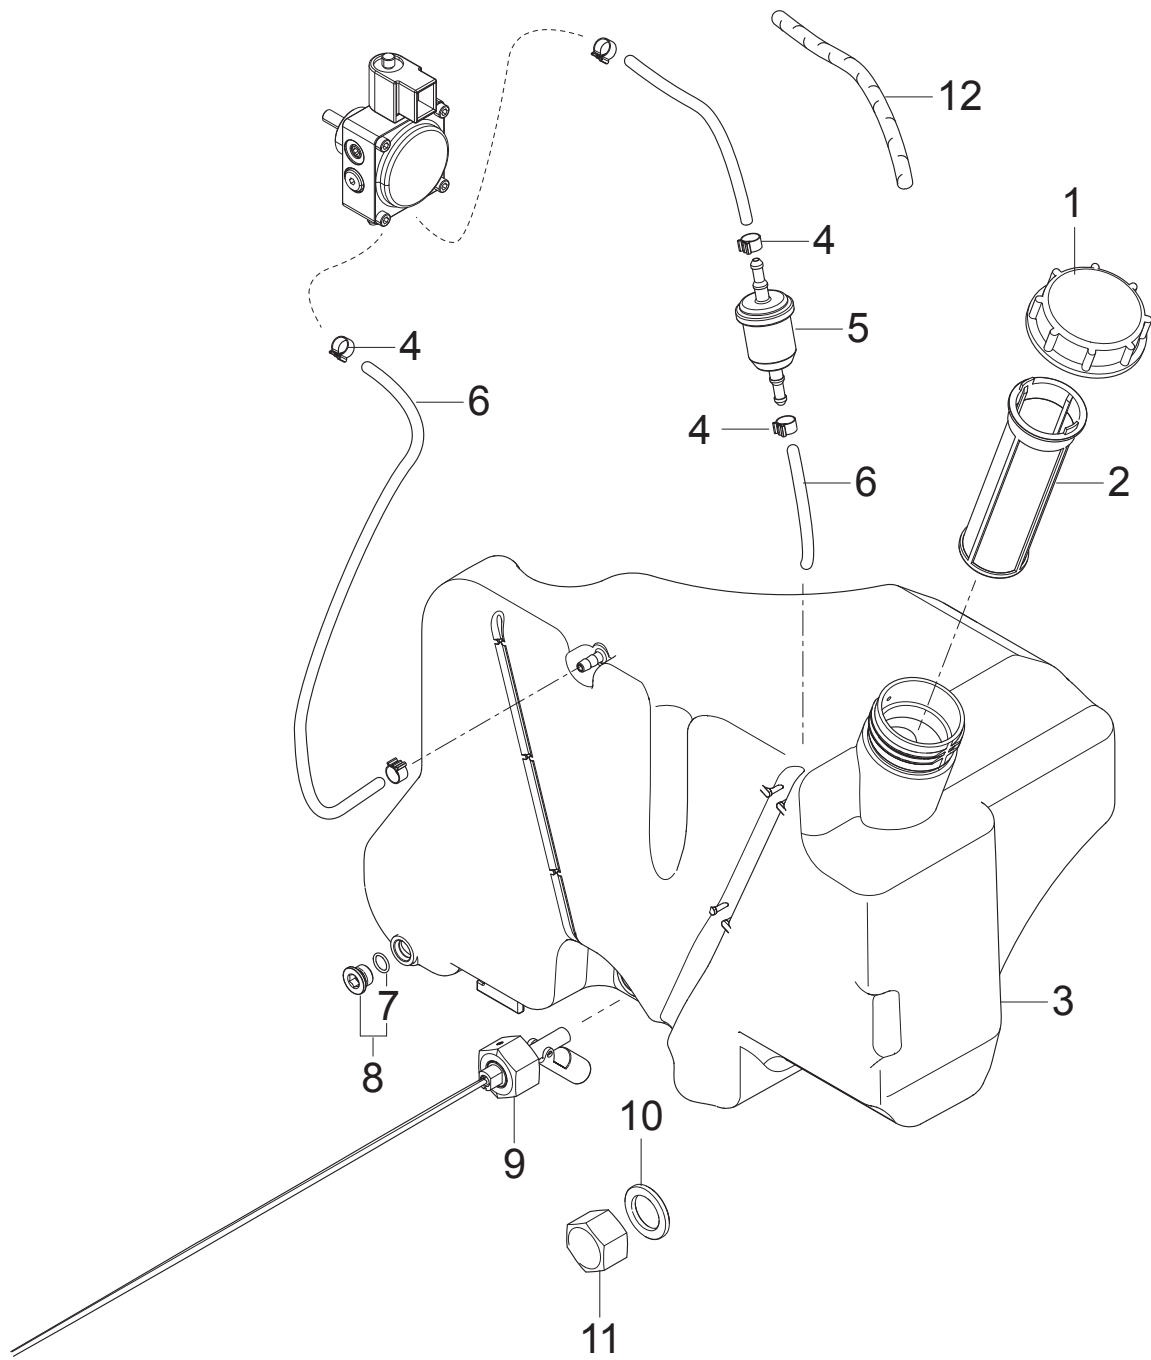

PARTS LIST

2017.05.30

TABLE OF CONTENTS

Cabinet.....	1
Chassis.....	3
Hose reel.....	5
Water break tank.....	7
Fuel tank.....	9
Water inlet_PA.....	11
1x detergent.....	13
Anti-scale.....	15
Electric box.....	17
Cables and wires.....	20
Motor with el-box_Star/Delta.....	22
Motor with el-box.....	24
Pump_without easy start and without injector.....	26
Flow control PA.....	28
Fan.....	30
Burner unit.....	32
Boiler b2.....	34
Lifting device MH3_MH4 accessory.....	36
Sandfilter accessory.....	38
Recommended spare parts.....	40

Pos.	Vare-nr	Antal	Beskrivelse	Notes
1	31001031	1	FRAME HANDLE	
2	107143018	6	SCREW M6X16	
3	107143146	6	WASHER SERRATED M6	
4	31001032	2	HANDLE STIFFENER SHORT	
5	31001033	1	FRAME SHORT	
6	107143028	1	BRAKE KNOB	
7	101118180	1	BRAKE ARM SHORT KIT	
8	107145780	2	WHEEL CAP FOR WHEEL Ø300X65 - NILFISK	
9	46363	4	Låsering Ø25	
10	107145637	2	WHEEL D300X65	
11	107143027	2	SCREW M6X35 SW10 DIN7500D FZB	
12	31001034	1	WHEEL AXLE REAR	
13	107143304	2	WHEEL D250 HEAVY LOAD W/CAP	
14	1801075	1	Tætningsskive 3/8"	
15	107143066	1	PISTON	
16	1600493	1	Ergo højtrykskobling DN10 3/8" han	

Part Notes:

- [1] - Up to 07.2016
- [2] - TSB-PPW-2016-018 MH 4M Hose Reel Circlip
- [3] - Mounting instructions MH Nilfisk hose reel

Pos.	Vare-nr	Antal	Beskrivelse	Notes
1	106408243	1	HOSE 1/4INCH TRANSPARENT - 5 METERS	
2	301000561	1	Dæksel	
3	301001133	2	Slangeklemme Ø10/7	
4	101117784	1	Svømmerventil	
5	34218	1	Filter For Float Valve Ku	
6	1800341	1	"Kontramøtrik 3/4"" "	
7	107143084	1	HOSE COUPLING 90° 20X3/4 PP W/NUT/GASKET	
8	107143031	1	FUELFLEX HOSE D28/D20 10BAR/20°	
9	8298	4	Spændebånd	
10	101406054	1	Sponge Rubber Ø4 L 1M	
11	107143032	1	O-RING D30X2 SHORE70 NBR BLACK	
12	106403194	1	Filter til svømmertank	
13	107143060	1	COVER FOR WATER TANK	
14	107143030	1	WATER BREAK TANK	