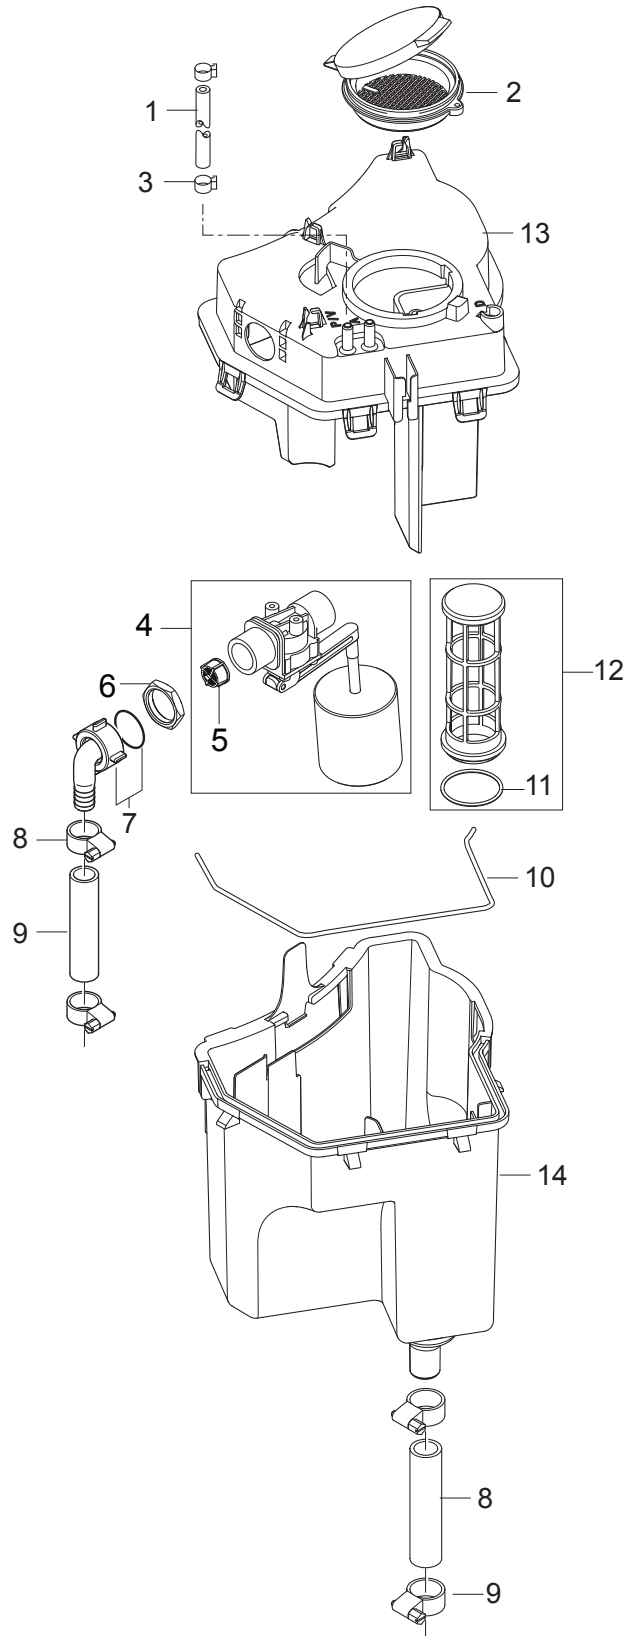

PARTS LIST

2017.05.30

TABLE OF CONTENTS

Cabinet.....	1
Chassis.....	3
Hose reel.....	5
Water break tank.....	7
Fuel tank.....	9
Water inlet_PA.....	11
1x detergent.....	13
Anti-scale.....	15
Electric box.....	17
Cables and wires.....	20
Motor with el-box_Star/Delta.....	22
Motor with el-box.....	24
Pump_without easy start and without injector.....	26
Flow control PA.....	28
Fan.....	30
Burner unit.....	32
Boiler b2.....	34
Lifting device MH3_MH4 accessory.....	36
Sandfilter accessory.....	38
Recommended spare parts.....	40

Pos.	Vare-nr	Antal	Beskrivelse	Notes
1	31001031	1	FRAME HANDLE	
2	107143018	6	SCREW M6X16	
3	107143146	6	WASHER SERRATED M6	
4	31001032	2	HANDLE STIFFENER SHORT	
5	31001033	1	FRAME SHORT	
6	107143028	1	BRAKE KNOB	
7	101118180	1	BRAKE ARM SHORT KIT	
8	107145780	2	WHEEL CAP FOR WHEEL Ø300X65 - NILFISK	
9	46363	4	Låsering Ø25	
10	107145637	2	WHEEL D300X65	
11	107143027	2	SCREW M6X35 SW10 DIN7500D FZB	
12	31001034	1	WHEEL AXLE REAR	
13	107143304	2	WHEEL D250 HEAVY LOAD W/CAP	
14	1801075	1	Tætningsskive 3/8"	
15	107143066	1	PISTON	
16	1600493	1	Ergo højtrykskobling DN10 3/8" han	

Part Notes:

- [1] - Up to 07.2016
- [2] - TSB-PPW-2016-018 MH 4M Hose Reel Circlip
- [3] - Mounting instructions MH Nilfisk hose reel

Pos.	Vare-nr	Antal	Beskrivelse	Notes
1	106408243	1	HOSE 1/4INCH TRANSPARENT - 5 METERS	
2	301000561	1	Dæksel	
3	301001133	2	Slangeklemme Ø10/7	
4	101117784	1	Svømmerventil	
5	34218	1	Filter For Float Valve Ku	
6	1800341	1	"Kontramøtrik 3/4"" "	
7	107143084	1	HOSE COUPLING 90° 20X3/4 PP W/NUT/GASKET	
8	107143031	1	FUELFLEX HOSE D28/D20 10BAR/20°	
9	8298	4	Spændebånd	
10	101406054	1	Sponge Rubber Ø4 L 1M	
11	107143032	1	O-RING D30X2 SHORE70 NBR BLACK	
12	106403194	1	Filter til svømmertank	
13	107143060	1	COVER FOR WATER TANK	
14	107143030	1	WATER BREAK TANK	