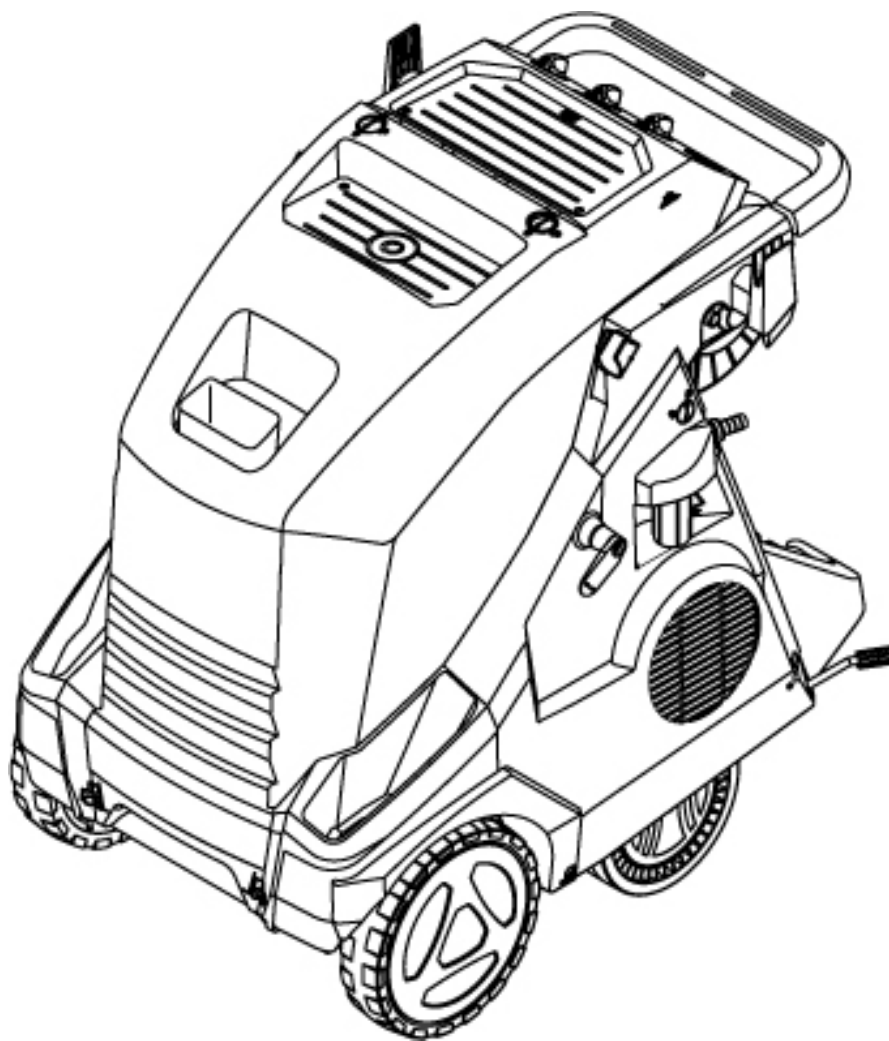

PARTS LIST

2017.05.30

TABLE OF CONTENTS

Cabinet.....	1
Chassis.....	3
Hose reel.....	5
Water break tank.....	7
Fuel tank.....	9
Water inlet_PA.....	11
1x detergent.....	13
Anti-scale.....	15
Electric box.....	17
Cables and wires.....	20
Motor with el-box_Star/Delta.....	22
Motor with el-box.....	24
Pump_without easy start and without injector.....	26
Flow control PA.....	28
Fan.....	30
Burner unit.....	32
Boiler b2.....	34
Lifting device MH3_MH4 accessory.....	36
Sandfilter accessory.....	38
Recommended spare parts.....	40