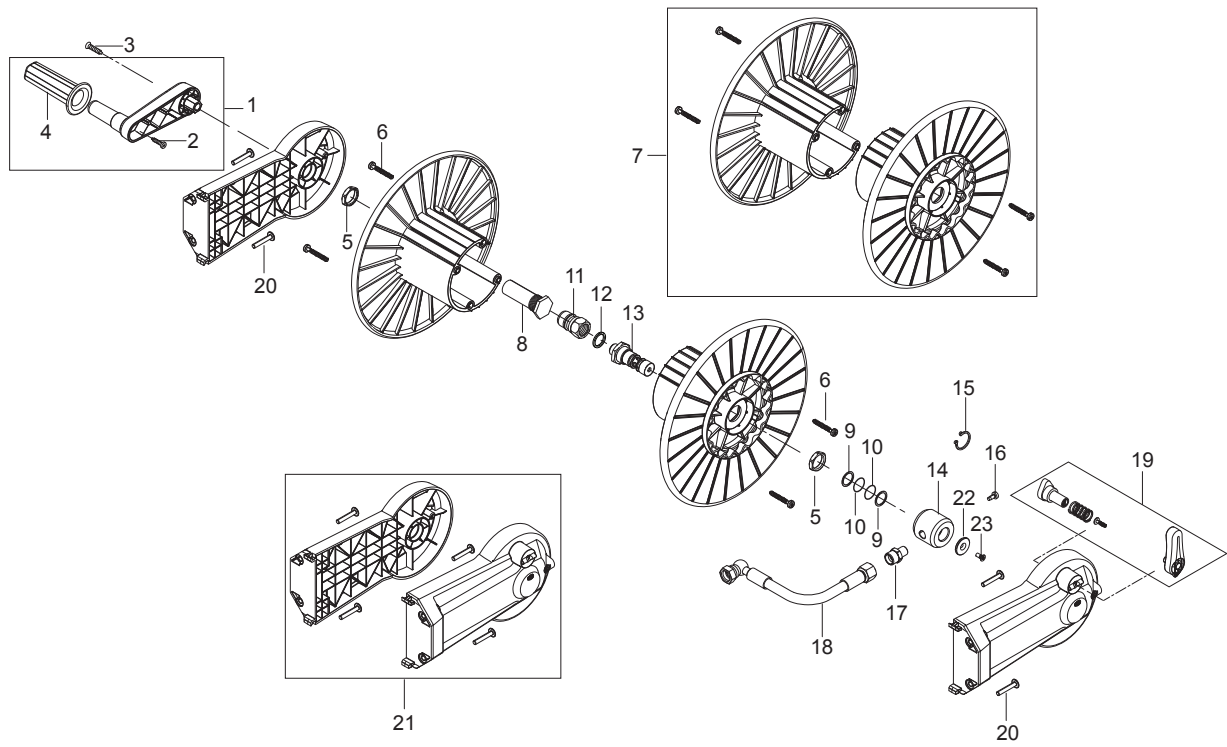

PARTS LIST

2017.05.30

TABLE OF CONTENTS

Cabinet.....	1
Chassis.....	3
Hose reel.....	5
Water break tank.....	7
Fuel tank.....	9
Water inlet_PA.....	11
1x detergent.....	13
Anti-scale.....	15
Electric box.....	17
Cables and wires.....	20
Motor with el-box_Star/Delta.....	22
Motor with el-box.....	24
Pump_without easy start and without injector.....	26
Flow control PA.....	28
Fan.....	30
Burner unit.....	32
Boiler b2.....	34
Lifting device MH3_MH4 accessory.....	36
Sandfilter accessory.....	38
Recommended spare parts.....	40

Pos.	Vare-nr	Antal	Beskrivelse	Notes
1	31001031	1	FRAME HANDLE	
2	107143018	6	SCREW M6X16	
3	107143146	6	WASHER SERRATED M6	
4	31001032	2	HANDLE STIFFENER SHORT	
5	31001033	1	FRAME SHORT	
6	107143028	1	BRAKE KNOB	
7	101118180	1	BRAKE ARM SHORT KIT	
8	107145780	2	WHEEL CAP FOR WHEEL Ø300X65 - NILFISK	
9	46363	4	Låsering Ø25	
10	107145637	2	WHEEL D300X65	
11	107143027	2	SCREW M6X35 SW10 DIN7500D FZB	
12	31001034	1	WHEEL AXLE REAR	
13	107143304	2	WHEEL D250 HEAVY LOAD W/CAP	
14	1801075	1	Tætningsskive 3/8"	
15	107143066	1	PISTON	
16	1600493	1	Ergo højtrykskobling DN10 3/8" han	

Part Notes:

- [1] - Up to 07.2016
- [2] - TSB-PPW-2016-018 MH 4M Hose Reel Circlip
- [3] - Mounting instructions MH Nilfisk hose reel

Pos.	Vare-nr	Antal	Beskrivelse	Notes
1	106408243	1	HOSE 1/4INCH TRANSPARENT - 5 METERS	
2	301000561	1	Dæksel	
3	301001133	2	Slangeklemme Ø10/7	
4	101117784	1	Svømmerventil	
5	34218	1	Filter For Float Valve Ku	
6	1800341	1	"Kontramøtrik 3/4"" "	
7	107143084	1	HOSE COUPLING 90° 20X3/4 PP W/NUT/GASKET	
8	107143031	1	FUELFLEX HOSE D28/D20 10BAR/20°	
9	8298	4	Spændebånd	
10	101406054	1	Sponge Rubber Ø4 L 1M	
11	107143032	1	O-RING D30X2 SHORE70 NBR BLACK	
12	106403194	1	Filter til svømmertank	
13	107143060	1	COVER FOR WATER TANK	
14	107143030	1	WATER BREAK TANK	