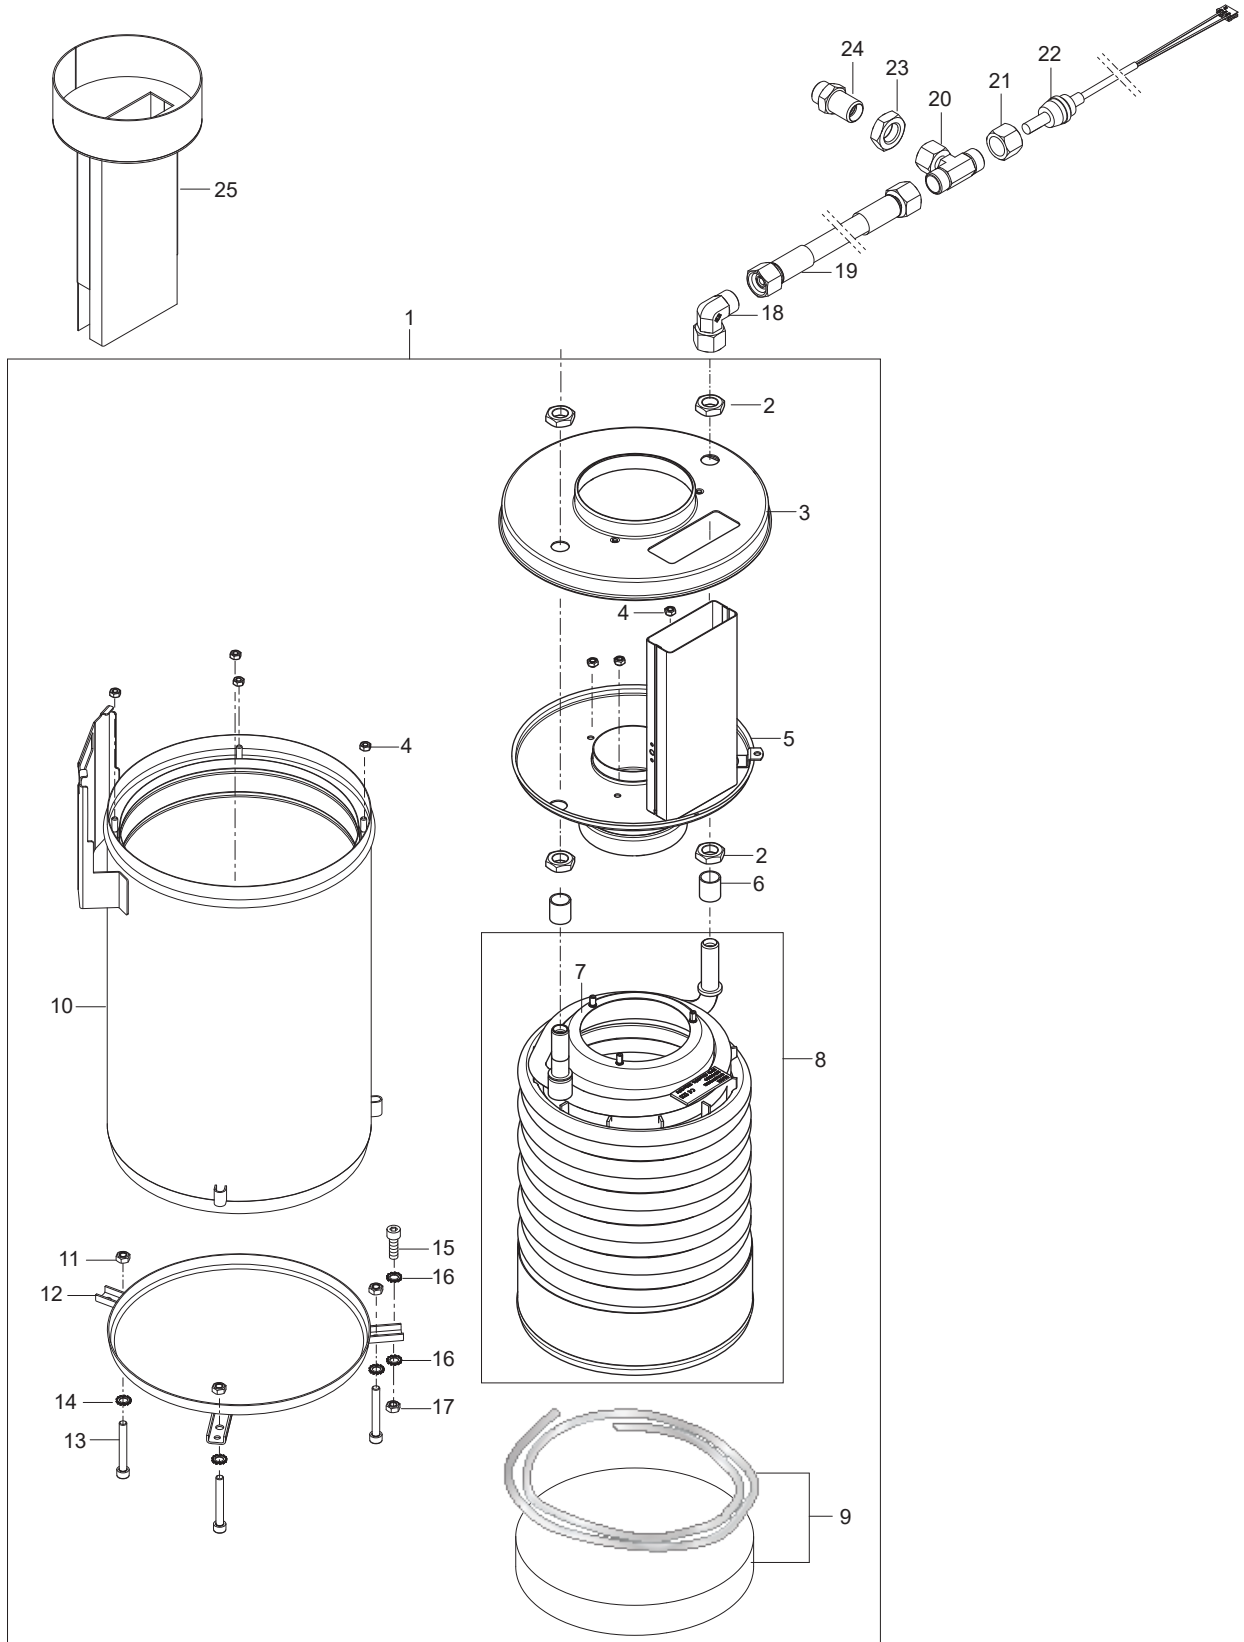

Pos.	Vare-nr	Antal	Beskrivelse	Notes
1	107143104	1	HEAT EXCHANGER B2, MH	
1	107143106	1	HEAT EXCHANGER B2 SS, MH	
2	7012	4	Møtrik	
3	101117768	1	BOILER COVER OUTER	
4	12263	4	HEXAGON NUT M6	
5	31001045	1	INSIDE BOILER TOP B2	
6	301000582	2	BUSHING Ø22X1.5X24	
7	31000527	1	SHIELDING CONE FOR BOILER N2	
8	31001046	1	COIL WELDED B2	
8	107145351	1	STAINLESS COIL	
9	101117684	1	Isolation Kit NEPTUNE 2	
10	31001047	1	BOILER JACKET B2	
11	2758	3	Møtrik M8	
12	31001044	1	BOTTOM PLATE WELDED B2/2.5	
13	3453	3	SCREW M8X60	
14	1810274	3	Stjerneskiye M8	
15	4697	3	SCREW M6X16	
16	107143146	6	WASHER SERRATED M6	
17	11619	3	Møtrik M6	
18	101118094	1	COUPLING KIT 90D ISO 8434 M18X1.5 THREAD	
19	107143067	1	HP HOSE 5/16 DN8 BLACK W/2X DKL	
20	101118093	1	T-FITTING M18 X 1.5 THREAD	
21	1081	1	Tilslutningsmøtrik, Galv.	
22	107143083	1	TEMPERATUR SENSOR PT100 W/CABLE	
23	1803220	1	Kontramøtrik M18X1,5	
24	107143082	1	OUTLET FITTING	
25	106403197	1	Skorstens-adapter	[1]

Part Notes:

[1] - NEVER LAUNCHED