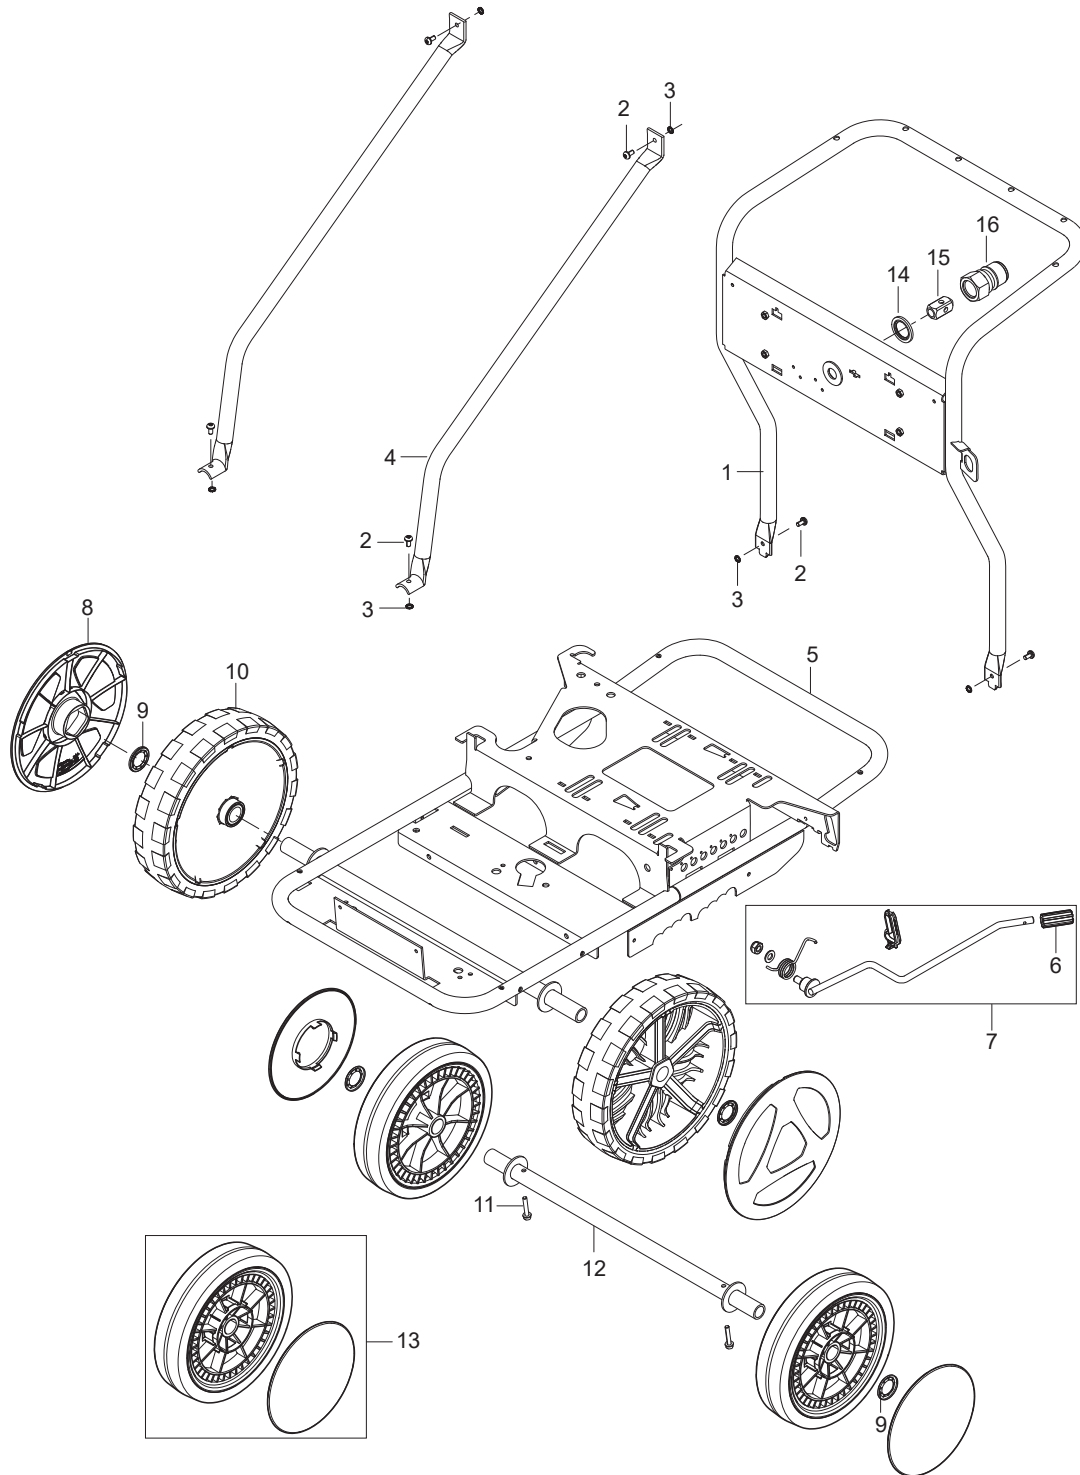

PARTS LIST

2017.05.30

TABLE OF CONTENTS

Cabinet.....	1
Chassis.....	3
Hose reel.....	5
Water break tank.....	7
Fuel tank.....	9
Water inlet_PA.....	11
1x detergent.....	13
Anti-scale.....	15
Electric box.....	17
Cables and wires.....	20
Motor with el-box_Star/Delta.....	22
Motor with el-box.....	24
Pump_without easy start and without injector.....	26
Flow control PA.....	28
Fan.....	30
Burner unit.....	32
Boiler b2.....	34
Lifting device MH3_MH4 accessory.....	36
Sandfilter accessory.....	38
Recommended spare parts.....	40

Pos.	Vare-nr	Antal	Beskrivelse	Notes
1	31001031	1	FRAME HANDLE	
2	107143018	6	SCREW M6X16	
3	107143146	6	WASHER SERRATED M6	
4	31001032	2	HANDLE STIFFENER SHORT	
5	31001033	1	FRAME SHORT	
6	107143028	1	BRAKE KNOB	
7	101118180	1	BRAKE ARM SHORT KIT	
8	107145780	2	WHEEL CAP FOR WHEEL Ø300X65 - NILFISK	
9	46363	4	Låsering Ø25	
10	107145637	2	WHEEL D300X65	
11	107143027	2	SCREW M6X35 SW10 DIN7500D FZB	
12	31001034	1	WHEEL AXLE REAR	
13	107143304	2	WHEEL D250 HEAVY LOAD W/CAP	
14	1801075	1	Tætningsskive 3/8"	
15	107143066	1	PISTON	
16	1600493	1	Ergo højtrykskobling DN10 3/8" han	

Part Notes:

- [1] - Up to 07.2016
- [2] - TSB-PPW-2016-018 MH 4M Hose Reel Circlip
- [3] - Mounting instructions MH Nilfisk hose reel

Pos.	Vare-nr	Antal	Beskrivelse	Notes
1	106408243	1	HOSE 1/4INCH TRANSPARENT - 5 METERS	
2	301000561	1	Dæksel	
3	301001133	2	Slangeklemme Ø10/7	
4	101117784	1	Svømmerventil	
5	34218	1	Filter For Float Valve Ku	
6	1800341	1	"Kontramøtrik 3/4"" "	
7	107143084	1	HOSE COUPLING 90° 20X3/4 PP W/NUT/GASKET	
8	107143031	1	FUELFLEX HOSE D28/D20 10BAR/20°	
9	8298	4	Spændebånd	
10	101406054	1	Sponge Rubber Ø4 L 1M	
11	107143032	1	O-RING D30X2 SHORE70 NBR BLACK	
12	106403194	1	Filter til svømmertank	
13	107143060	1	COVER FOR WATER TANK	
14	107143030	1	WATER BREAK TANK	