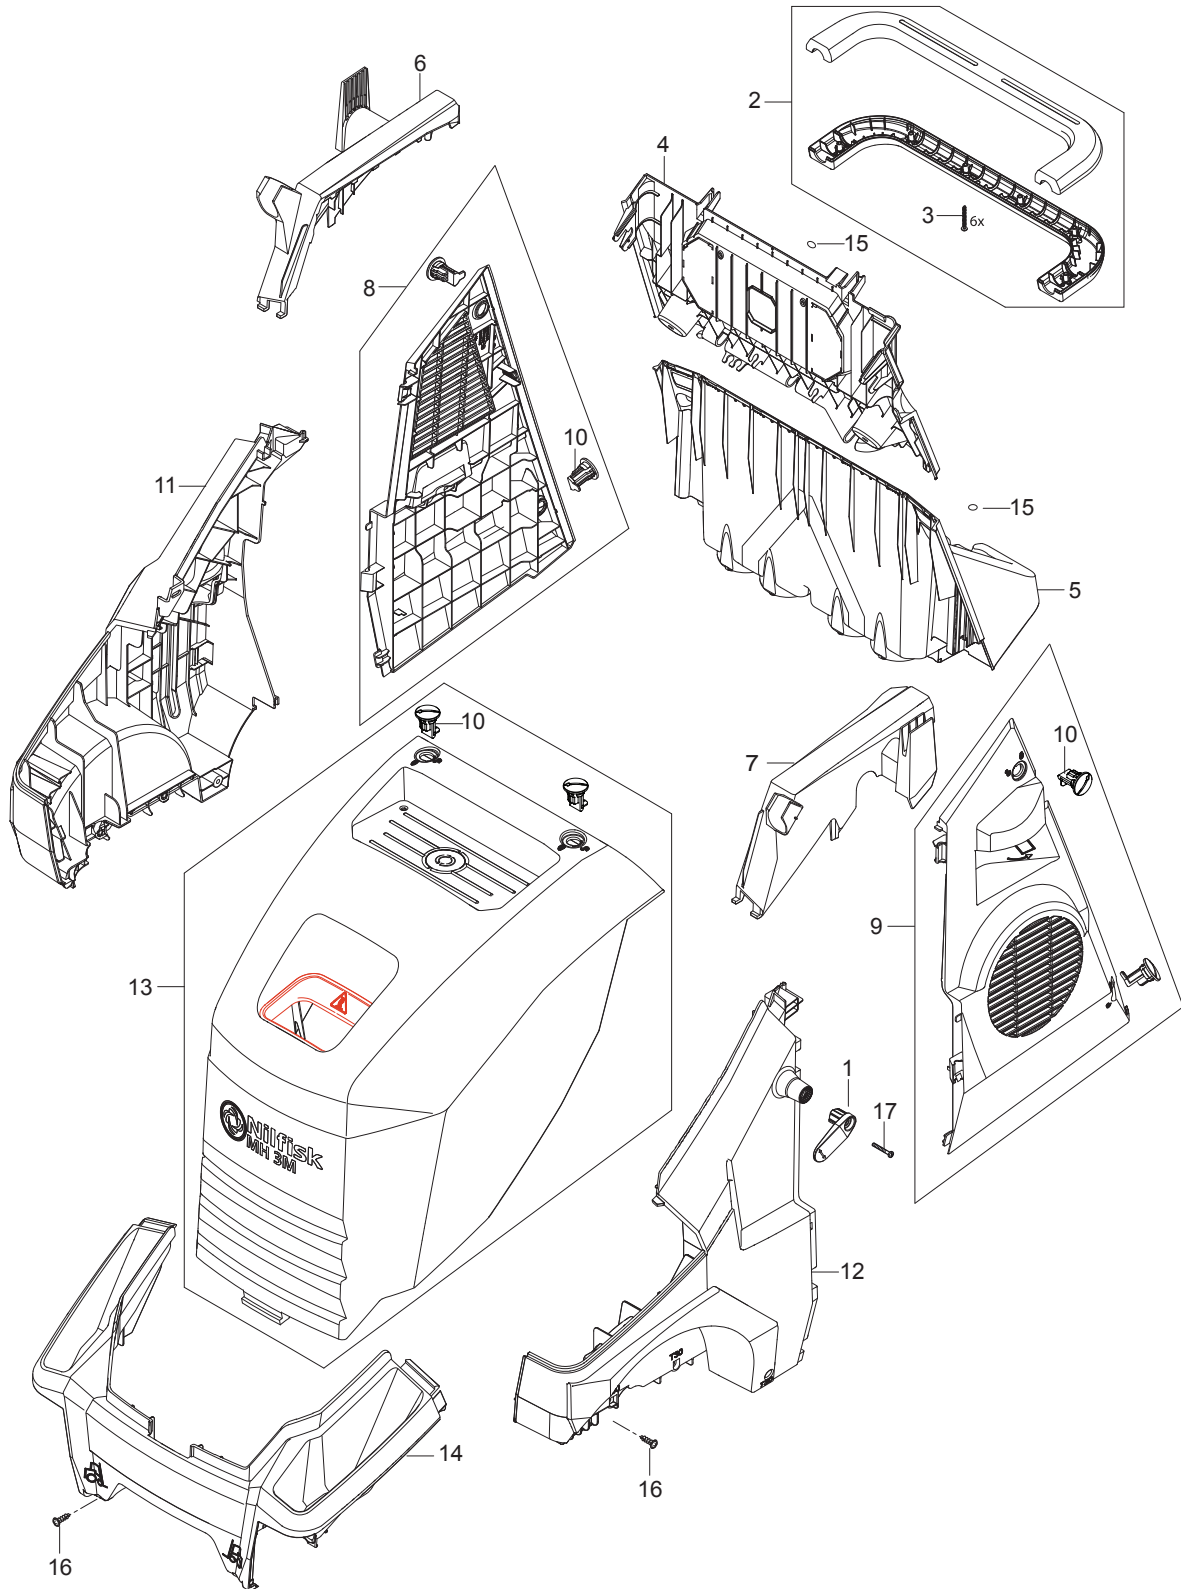

PARTS LIST

2017.05.30

TABLE OF CONTENTS

Cabinet.....	1
Chassis.....	3
Hose reel.....	5
Water break tank.....	7
Fuel tank.....	9
Water inlet_PA.....	11
1x detergent.....	13
Anti-scale.....	15
Electric box.....	17
Cables and wires.....	20
Motor with el-box_Star/Delta.....	22
Motor with el-box.....	24
Pump_without easy start and without injector.....	26
Flow control PA.....	28
Fan.....	30
Burner unit.....	32
Boiler b2.....	34
Lifting device MH3_MH4 accessory.....	36
Sandfilter accessory.....	38
Recommended spare parts.....	40