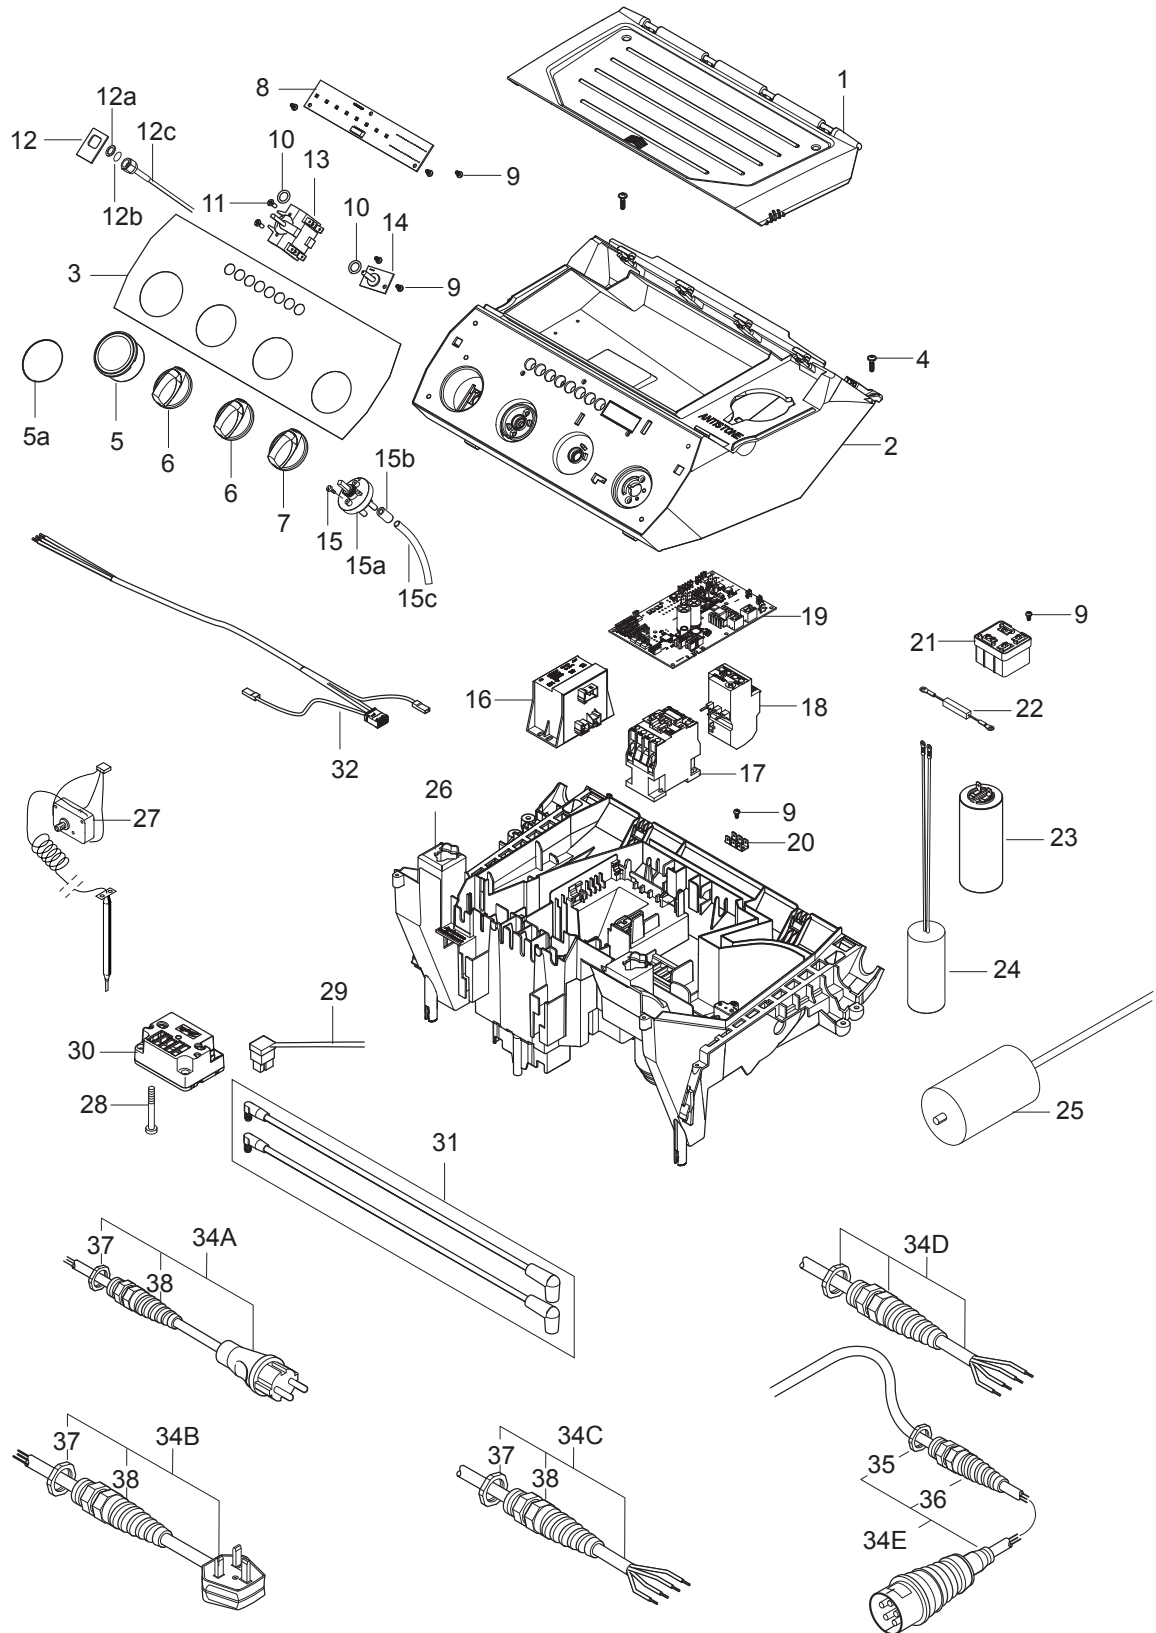

Pos.	Vare-nr	Antal	Beskrivelse	Notes
0	101118269	1	PCBA FOR MH REMOTE CONTROL KIT	[1]
1	107143046	1	TOOL BOX LID	
2	107143045	1	E-BOX TOP	
3	107143047	1	LABEL F. CONTR PANEL MEDIUM SPEC NILFISK	
3	107143049	1	LABEL F. CONTROL PANEL LOW SPEC NILFISK	[2]
4	107141838	2	SCREW K50X18 WN1451 BLACK TORX20	
5	107141648	1	MANOMETER 0-300 BAR - 1/4"	
5a	107143050	1	COVER FOR E-BOX (MANO-HOLE)	[2]
6	909100204	2	Drejeknap	
7	909100214	1	Drejeknap Gr.1 4Kt	
8	107143044	1	PCBA UI LED	
9	909100046	5	SCREW 4X8	
10	9868	2	O-ring 10.0X2.5	
11	18274	2	Skruer M4X12	
12	107141650	1	PLATE FOR MANOMETER	
12a	107141651	1	WASHER M12 13X24X2.5 A2 DIN125	
12b	31000508	1	O-RING NBR	
12c	102406647	1	Slange	
13	28877	1	Switch	
14	101117730	1	PCB FOR POTENTIOMETER	
15	1814730	2	SCREW 35X10B W1423	
15a	301001000	1	Doserventil	
15b	301001906	1	Lukkekappe	
15c	106408243	1	HOSE 1/4INCH TRANSPARENT - 5 METERS	
16	107143051	1	POWER TRANSFORMER 230/400V 2X24V	
16	107143064	1	POWER TRANSFORMER 220-240V/440-460V	
16	107143068	1	POWER TRANSFORMER 115 / 200V	
17	103822306	1	Contactorm Cjx2-D18-B7 24V	[3]
17	103822313	1	Contactorm 12-25A 50/60Hz 24V	[4]
17	103822317	1	Contactorm Cjx2-D32-B7 24V	[5]
18	103822327	1	Relæ 12-18 Amp	
19	107143151	1	PCBA MH	
20	107307326	1	EARTH CONNECTOR 6 PIN	
21	107141729	1	START RELAY RVAH4AH3C	
22	107141730	1	DISCHARGE RESISTOR 15KOHM/7W	
23	301002320	1	Kondensator	[6]
24	107143065	1	CAPACITOR 70UF 400/450V	[7]
25	107141619	1	CAPACITOR 170MF	[7]
26	107143062	1	E-BOX BOTTOM	
27	101117723	1	Flammesensor Neptun 2	
28	909100149	2	Skruer 5X50	
29	107143098	1	PRIMARY CABLE FOR IGNITION COIL	
30	103822275	1	IGNITION TRANSF. 220-240 50-60 - DANFOSS	
31	101118220	1	2 X IGNITION CORDS KIT	
32	107143056	1	CABLE FOR POWER TRAF0 PRIM 230V	[8]
32	107143063	1	CABLE FOR POWER TRANSFORMER PRIM 400V	[9]
32	107143072	1	CABLE F. POWER TRANSFORMER PRIM 230/400	[10]
34A	101117809	1	POWER C.H07RN 3G1.5 CEE7 GDN 6.3X0.8 KIT	[11]
34B	101117812	1	POWER C.H07RN 3G1.5 BS13 GDN 6.3X0.8 KIT	[12]
34C	101117811	1	POWER C.H07RN 4G1.5 GDN 6.3X0.8 KIT	[13]
34C	107143099	1	POWER CORD 4x2,5mm2 x9m	[14]
34D	101118182	1	POWER CORD H07RN 4G2.5X6M GND 6.3X0.8 NO	[15]
34E	301000834	1	Ledning Med Stik	[16]
35	909100198	1	SCREWED CABLE GLAND M25X1.5	
36	909100020	1	Hexagon Thin Nut M25X1.5 En 50262 P	
37	909100019	1	Møtrik	
38	909100043	1	Kabelafastning