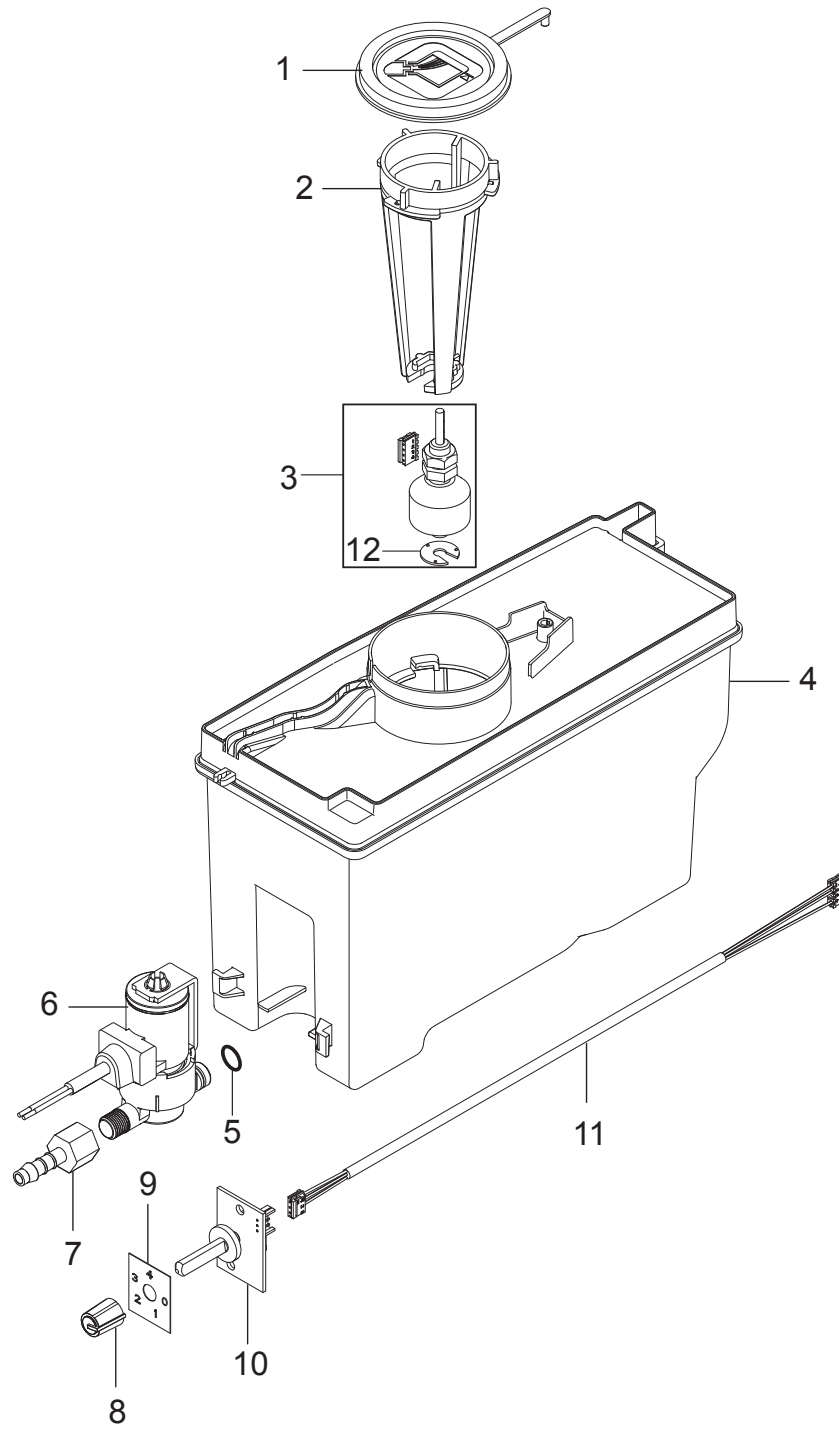

Part Notes:

- [1] - Up to 07.2016
- [2] - TSB-PPW-2016-018 MH 4M Hose Reel Circlip
- [3] - Mounting instructions MH Nilfisk hose reel

Pos.	Vare-nr	Antal	Beskrivelse	Notes
1	106408243	1	HOSE 1/4INCH TRANSPARENT - 5 METERS	
2	301000561	1	Dæksel	
3	301001133	2	Slangeklemme Ø10/7	
4	101117784	1	Svømmerventil	
5	34218	1	Filter For Float Valve Ku	
6	1800341	1	"Kontramøtrik 3/4"" "	
7	107143084	1	HOSE COUPLING 90° 20X3/4 PP W/NUT/GASKET	
8	107143031	1	FUELFLEX HOSE D28/D20 10BAR/20°	
9	8298	4	Spændebånd	
10	101406054	1	Sponge Rubber Ø4 L 1M	
11	107143032	1	O-RING D30X2 SHORE70 NBR BLACK	
12	106403194	1	Filter til svømmertank	
13	107143060	1	COVER FOR WATER TANK	
14	107143030	1	WATER BREAK TANK	

Part Notes:

- [1] - MH3/FAL
 [2] - DE TSB-PPW-2017-006 MH 3, 4, 5, 6, 7 Kraftstoffschlauch kann durch zu st...
 TSB-PPW-2017-006 MH 3, 4, 5, 6, 7 Fuel hose can bend and block for fuel

Pos.	Vare-nr	Antal	Beskrivelse	Notes
1	107143085	2	LOCK PIN	
2	1800341	1	"Kontramøtrik 3/4"" "	
3	107141667	1	LOCK WASHER	
4	101117926	1	Filter	
5	107143086	1	FITTING FOR WATER INLET	
6	107143088	2	O-RING 18.72X2.62	
7	107143089	1	WATER INLET FITTING FOR PA	
8	11654	1	Slangeklemme	
9	8298	1	Spændebånd	
10	107143031	1	FUELFLEX HOSE D28/D20 10BAR/20°	
11	106408243	1	HOSE 1/4INCH TRANSPARENT - 5 METERS	

Part Notes:

[1] - PRUNED

Pos.	Vare-nr	Antal	Beskrivelse	Notes
1	45646	1	COVER	
2	107143040	1	LEVELSENSOR BRACKET FOR ANTISCALE	
3	101118214	1	FLOAT SWITCH KIT	
4	107143041	1	ANTISCALE TANK CPL.	
5	31001036	1	O-RING 6X2 NBR 70SH	
6	107143037	1	DOSING VALVE RPE 24VAC	
7	107143036	1	HOSE FITTING D6X1/8 PA	
8	107318222	1	PUSH-ON KNOB 11MM/6MMD/WH	
9	107143042	1	LABEL FOR ANTISCALE	
10	101117730	1	PCB FOR POTENTIOMETER	
11	107143038	1	CABLE FOR ADJUSTMENT ANTI SCALE	
12	107142593	1	HOLDING WASHER PE	[1]