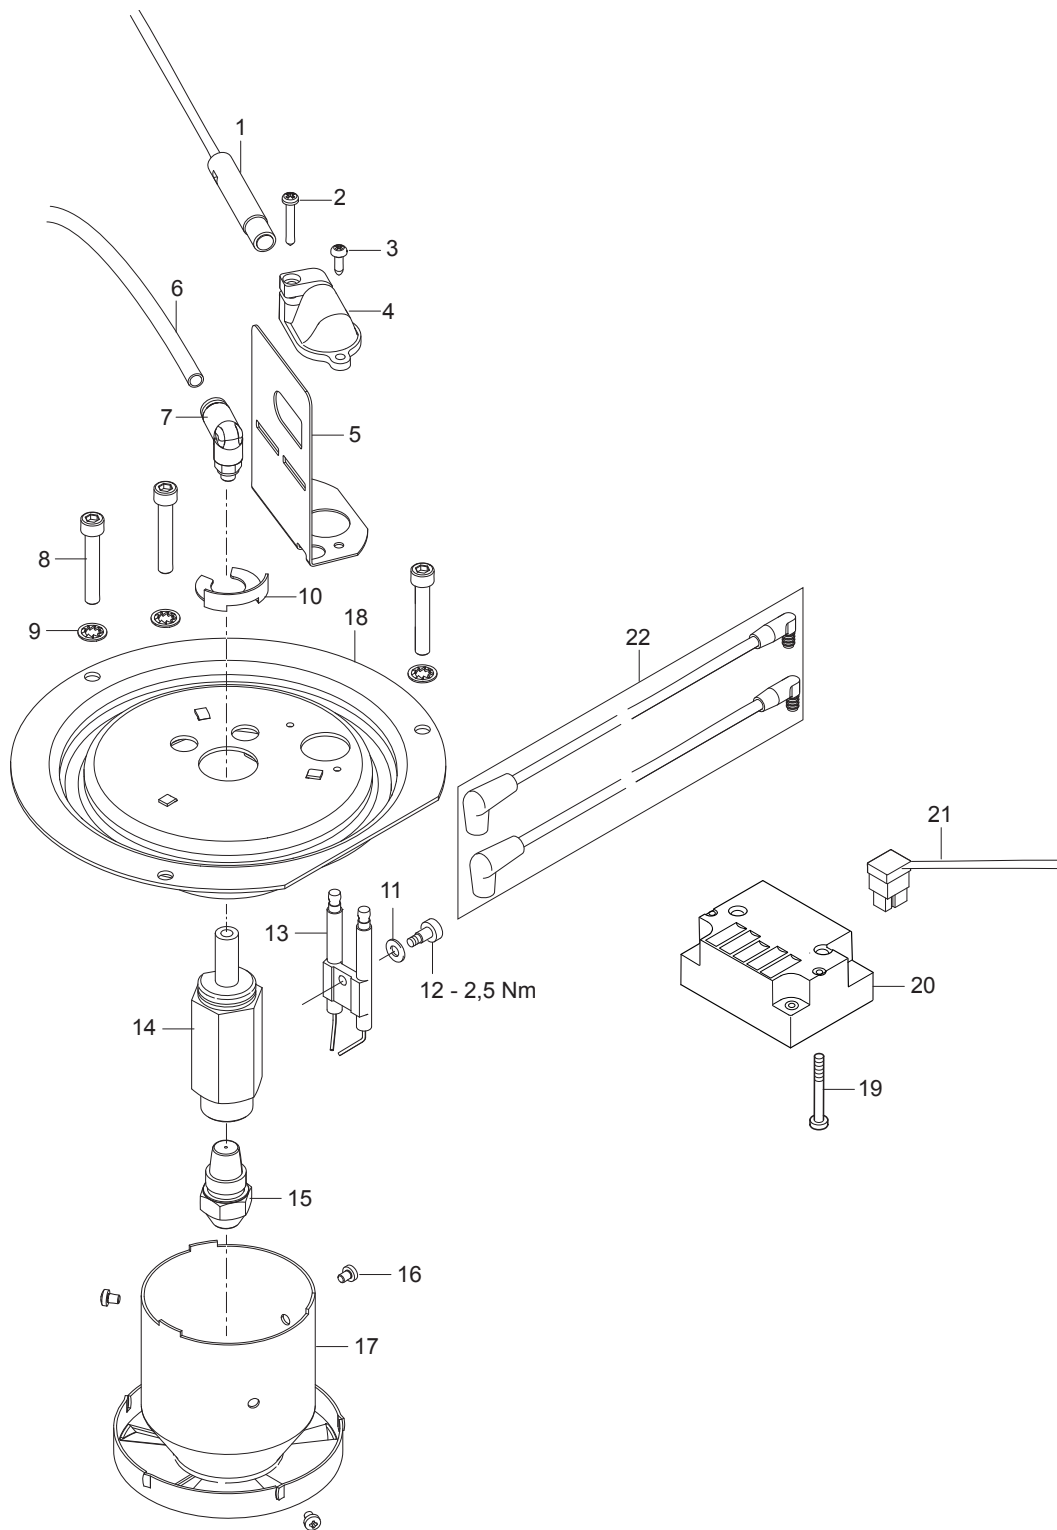

Pos.	Vare-nr	Antal	Beskrivelse	Notes
1	107143100	1	FLAME SENSOR WITH CABLE	
2	5606	1	Metal Skrue	
3	4036	1	Skrue 2,9X9,5	
4	301000934	1	Holder Flammeføler	
5	107143101	1	SHIELD FOR FLAME SENSOR	
6	909100141	1	Slange	
7	101117913	1	Elbow 4/M5 Push-In	
8	3873	3	SCREW M5X30	
9	3376	3	Låseskive	
10	101117876	1	Circlips	
11	909100144	1	Fjederskive	
12	909100143	1	Skrue	
13	301150009	1	Tændelegtrode	
14	101117915	1	Oil Nozzle Holder	
15	61659	1	Oil Nozzle 1,25/H 60°	[1]
15	2802712	1	Oliedyse	[2]
15	301002856	1	Oliedyse 0.75 60 Deg.	[3]
16	51848	3	Skrue	
17	107143102	1	AIR DISTRIBUTOR CPL.	[1]
17	101117758	1	Air Distributor	[2]
17	301002848	1	AIR DISTRIBUTOR D80 X 71.3	[3]
17	107145775	1	AIR DISTRIBUTOR Ø 77.5	[4]
18	101117757	1	COVER FOR BOILER COMPLETE	
19	909100149	2	Skrue 5X50	
20	101117759	1	Tændtransformer 220-240V	
21	107143098	1	PRIMARY CABLE FOR IGNITION COIL	
22	101118220	1	2 X IGNITION CORDS KIT	

Part Notes:

- [1] - 66kW
- [2] - 51kW
- [3] - 40kW
- [4] - to be used on B2.5 where the location is higher than 1000m above see level