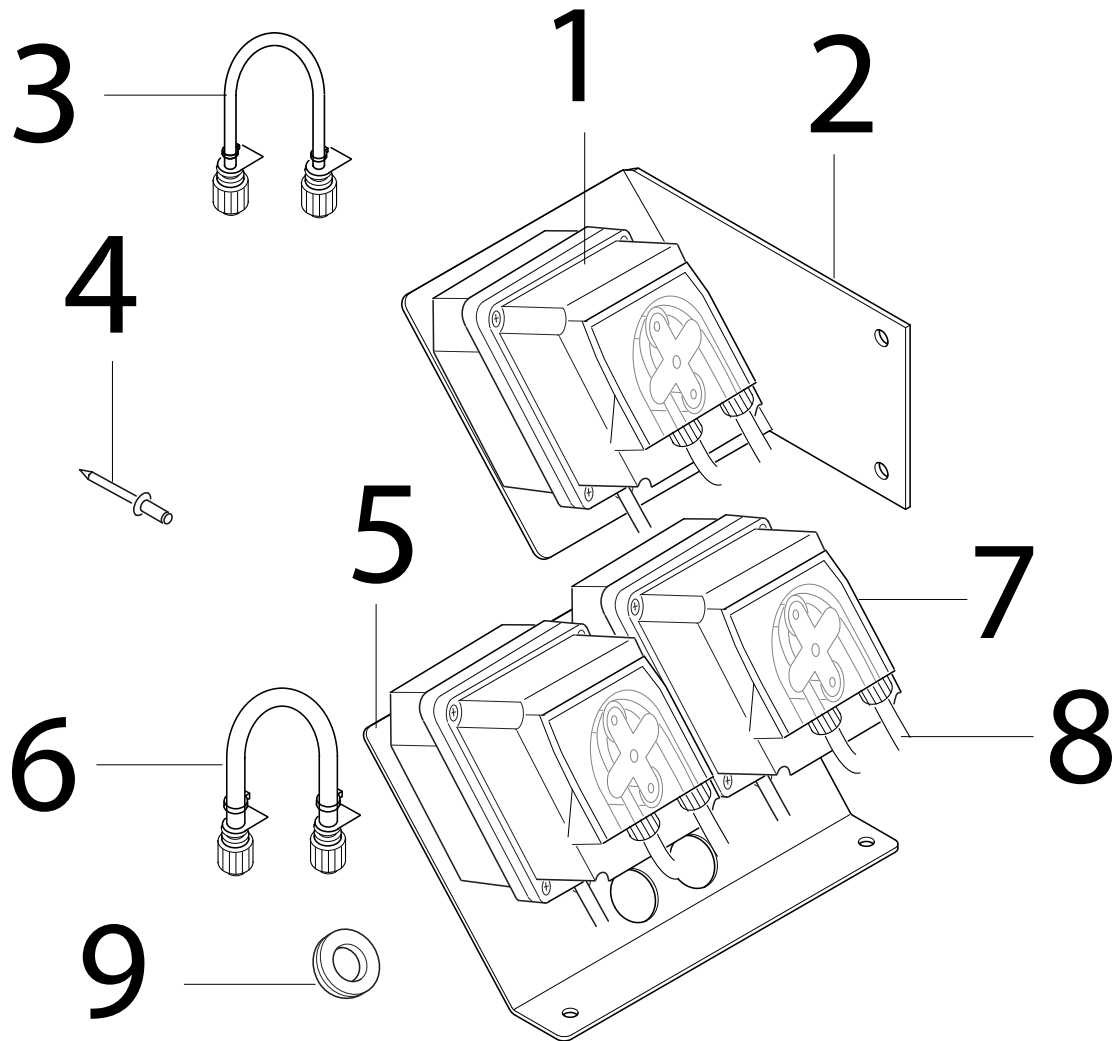

Pos.	Vare-nr	Antal	Beskrivelse	Notes
1	107318029	1	Isolation. Complete. Aut O/Truck	
2	5218754	1	Rubber Profil D 12X10 Bla Ck	
4	107313231	1	CABINET TOP	
9	5226305	1	FLEXIBLE HOSE 76/ 60 GREY	
12	103004331	1	SLEEVE PVC 45/ 60	
14	101814750	1	Lås Og Nøgle	
17	107316095	1	Varmeblæser	
19	4814109	3	SCREW 8X16 STAINLESS STEEL	
30	107313217	1	HOOK-LOCK