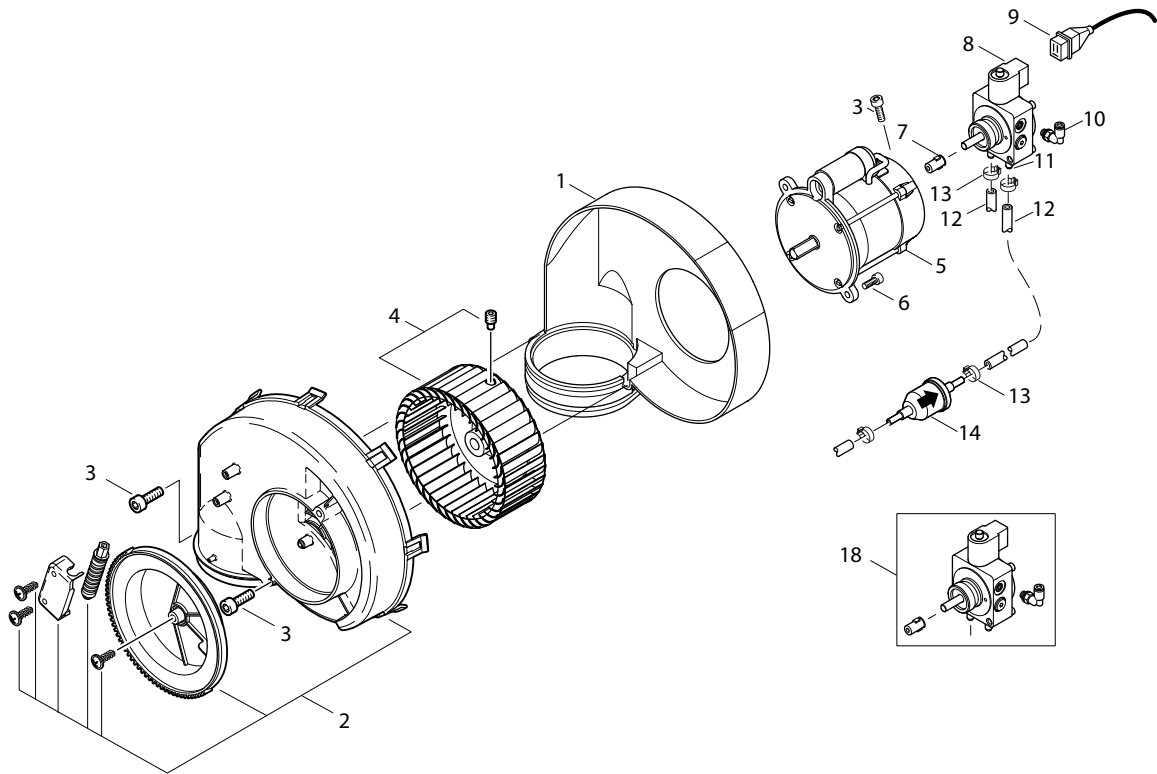

Pos.	Vare-nr	Antal	Beskrivelse	Notes
1	101117704	1	FAN HOUSING N2	
2	301000852	1	Dæsel For Kedelblæserhus	
3	32535	3	SCREW M5X16	
4	301000889	1	Kedelblæsehjul	
5	106408257	1	MOTOR BURNER - 0.23KW/230V/50HZ/1PH	
6	4697	2	SCREW M6X16	
7	101117707	1	Coupling For Oil Pump Bfa 01 L3L	
8	107318207	1	COIL FOR FUEL PUMP 220V DANFOSS 071N0010	
9	101117703	1	ledning for oliepumpe	
10	101117706	1	Push-In Angle Fitting	
11	101117777	1	HOSE CONNECTIONS FOR OIL PUMP BFA 01 L3	
12	106408244	1	Slange Ø6X2.5 - 5 meter	
13	11654	2	Slangeklemme	
14	301002926	1	Filter	
18	107318208	1	OIL PUMP BFA 01 L3L COIL 230V