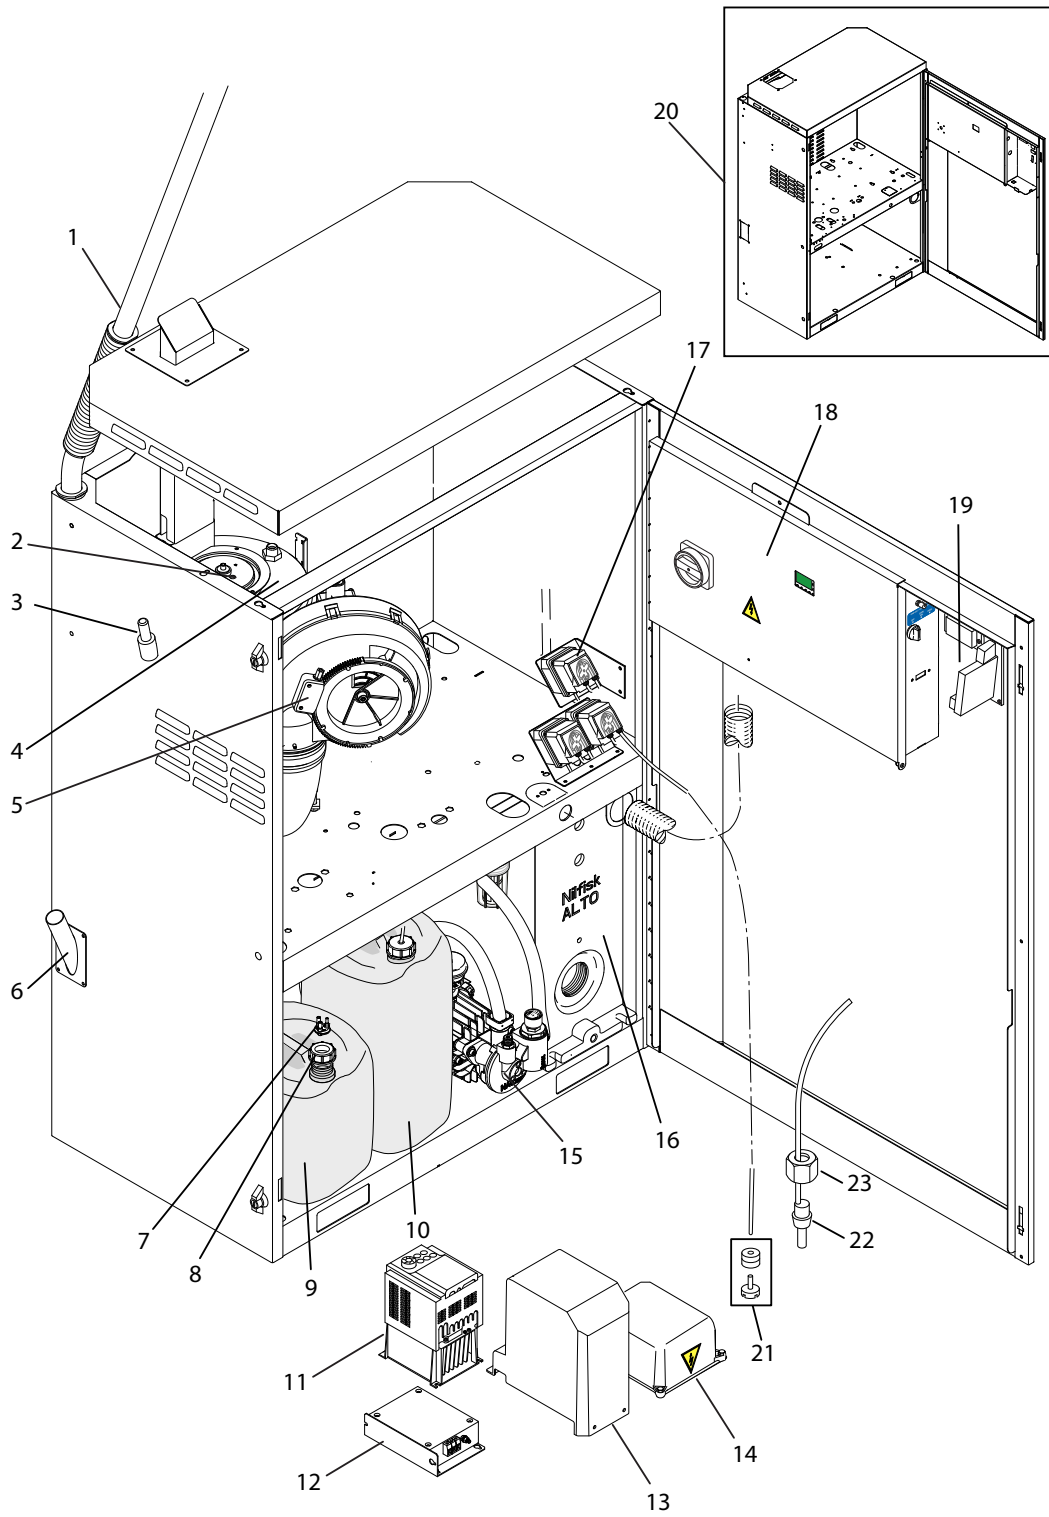

PARTS LIST

2017.06.06

TABLE OF CONTENTS

Overview1 D.....	1
Overview 2	3
Chemical pumps D.....	5
Door with coin acceptor.....	7
Electric box D.....	9
Electrical components D.....	11
Motor pump.....	13
Cylinder block.....	15
Water inlet_ easystart.....	17
106403193 - Auto Booster brush 2013.....	19
101118238 - NA5.2 Pump kit.....	21
Water flow regulation D.....	23
Flow control.....	25
Fan.....	27
Burner unit.....	29
Distributor.....	31
Boiler.....	33
Water softening equipment.....	35
Water tank D.....	37
Wash boom.....	39
Recommended spare parts.....	41
OPTION outlet handle.....	44
107370968_Coin counter.....	46

Part Notes:

- [1] - See Wash boom
- [2] - See Heat exchanger
- [3] - See Fan
- [4] - The first Auto Booster with the venting valve is:
Item no.: 107370882
Serial No.: 3520161500118
- [5] - See EI-box D
- [6] - See Motor pump, Cylinder head, Water inlet_ easystart, Water flow regulation D
- [7] - See Water tank D
- [8] - See Chemical pumps D
- [9] - See Electric parts D
- [10] - See Door with coin acceptor