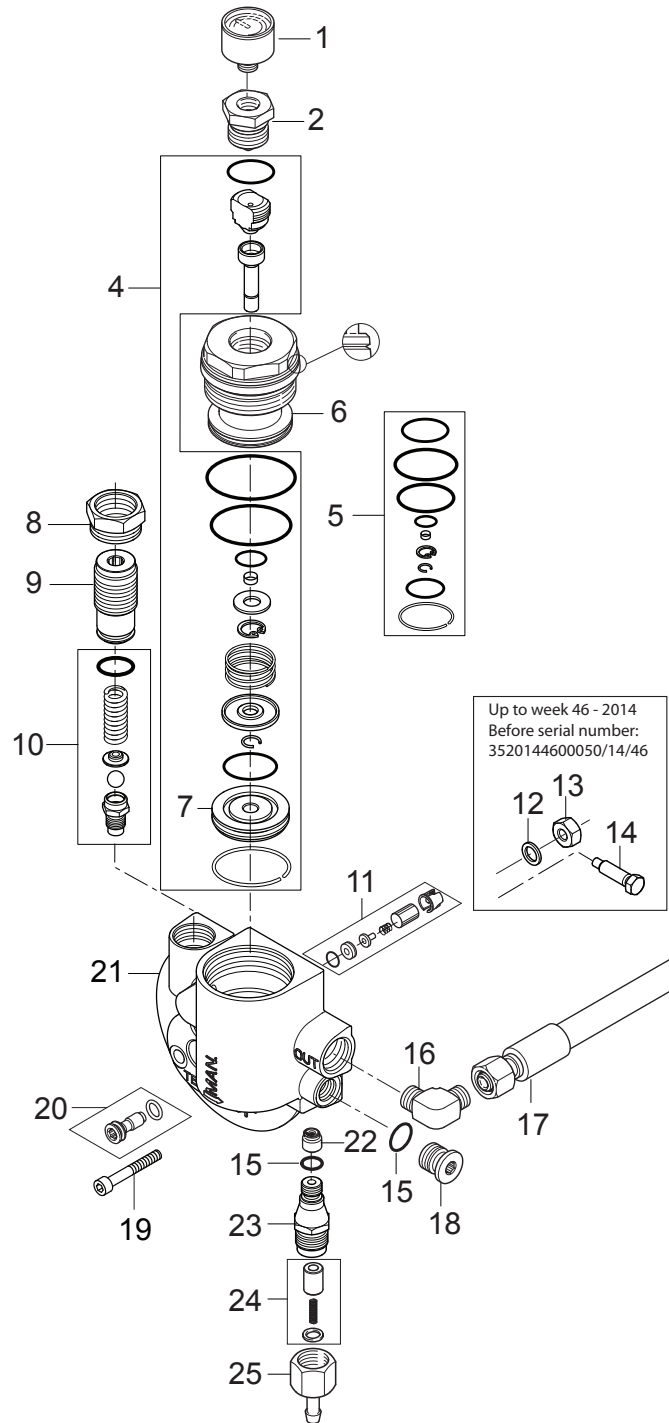

Pos.	Vare-nr	Antal	Beskrivelse	Notes
1	301000246	1	Manometer POSEIDON 5	
2	107318197	1	PLUG FOR BY-PASS	
4	1118546	1	Rep.Sæt F. Omløbsventil	
5	101117884	1	Sealing Kit For Regulator	
6	107318198	1	BOTTOM SCREW W/ D1.7	
7	107141735	1	PISTON FOR BY-PASS	
8	6100928	1	Kontramøtrik	
9	6100940	1	Justerskrue	
10	1118512	1	Rep. sæt sikkerhedsventil	
11	101118159	1	BY PASS VALVE KIT - NEPTUNE 4/5	[1]
12	3001377	1	Selvtættende skive	[2]
13	6150680	1	Kontramøtrik	[2]
14	101117887	1	Adjustment Screw For Na5	[2]
15	3001740	1	O-Ring 7,66X1,78 Nitril	
16	1600444	1	Vinkel Ø12 x 3/8"	
17	101406181	1	HP HOSE DN10 1240MM COMPLETE	
18	101117924	2	Prop For Mpu 1/8	
19	107144142	1	Screw Kit Pump Na5	
20	107144137	1	Unloader Plug Na5	
21	107144410	1	BY PASS VALVE	[1]
22	107144414	1	NOZZLE 5 DOT F. NA5 FA UV D1.49	[3]
23	101117890	1	Housing For Venting Valve	[4]
24	101118183	1	PISTON KIT FOR VENTING VALVE	[5]
25	6221529	1	Dæksel F. Ventilhus	[4]

Part Notes:

1. [1] - TSB-PPW-2014-011 NEPTUNE 4 - 5 FA By-Pass Valve Changes
2. [2] - Up to week 46 - 2014
   TSB-PPW-2014-011 NEPTUNE 4 - 5 FA By-Pass Valve Changes
3. [3] - From week 46 - 2014
   TSB-PPW-2014-011 NEPTUNE 4 - 5 FA By-Pass Valve Changes
4. [4] - The first Auto Booster with the venting valve is:
   Item no.: 107370882
   Serial No.: 3520161500118

   TSB-PPW-2016-003 AUTO BOOSTER Venting valve for frost protection mode
5. [5] - The first Auto Booster with the venting valve is:
   Item no.: 107370882
   Serial No.: 3520161500118

   TSB-PPW-2016-003 AUTO BOOSTER Venting valve for frost protection mode