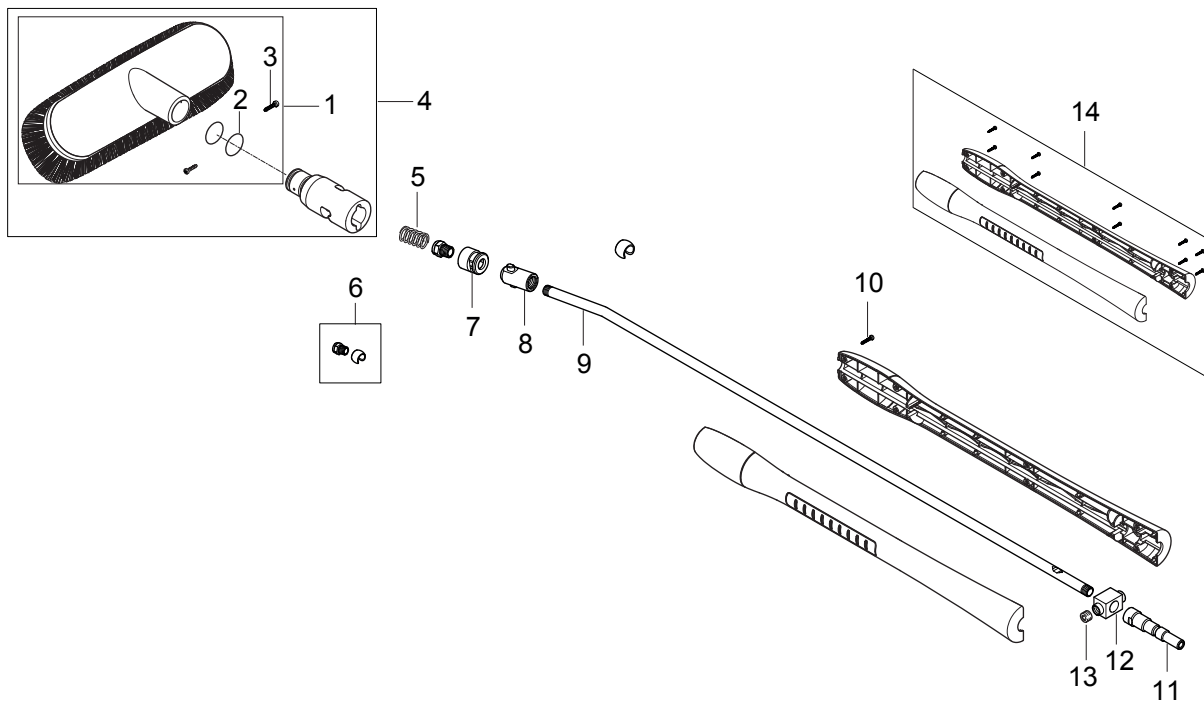

Pos.	Vare-nr	Antal	Beskrivelse	Notes
1	31000569	1	SUCTION HOSE D22x295 NR/SBR SH65	
2	9262	1	HOSE CLIP 12-20	[1]
3	5613	1	Slangestuds	
4	107318257	1	SUCTION WATER LIMITER MS	
5	107318241	1	FITTING D6XD4XG1/8 BRASS	
6	101117929	1	Water Inlet NEPTUNE	[2]

Part Notes:

1. [1] - PLEASE CONTACT CARWASH DIRECTLY
2. [2] - TSB-PPW-2015-003 Water Inlet, 101117929 and 107144109 for NA5 pumps does not fit on NA5.2 pump