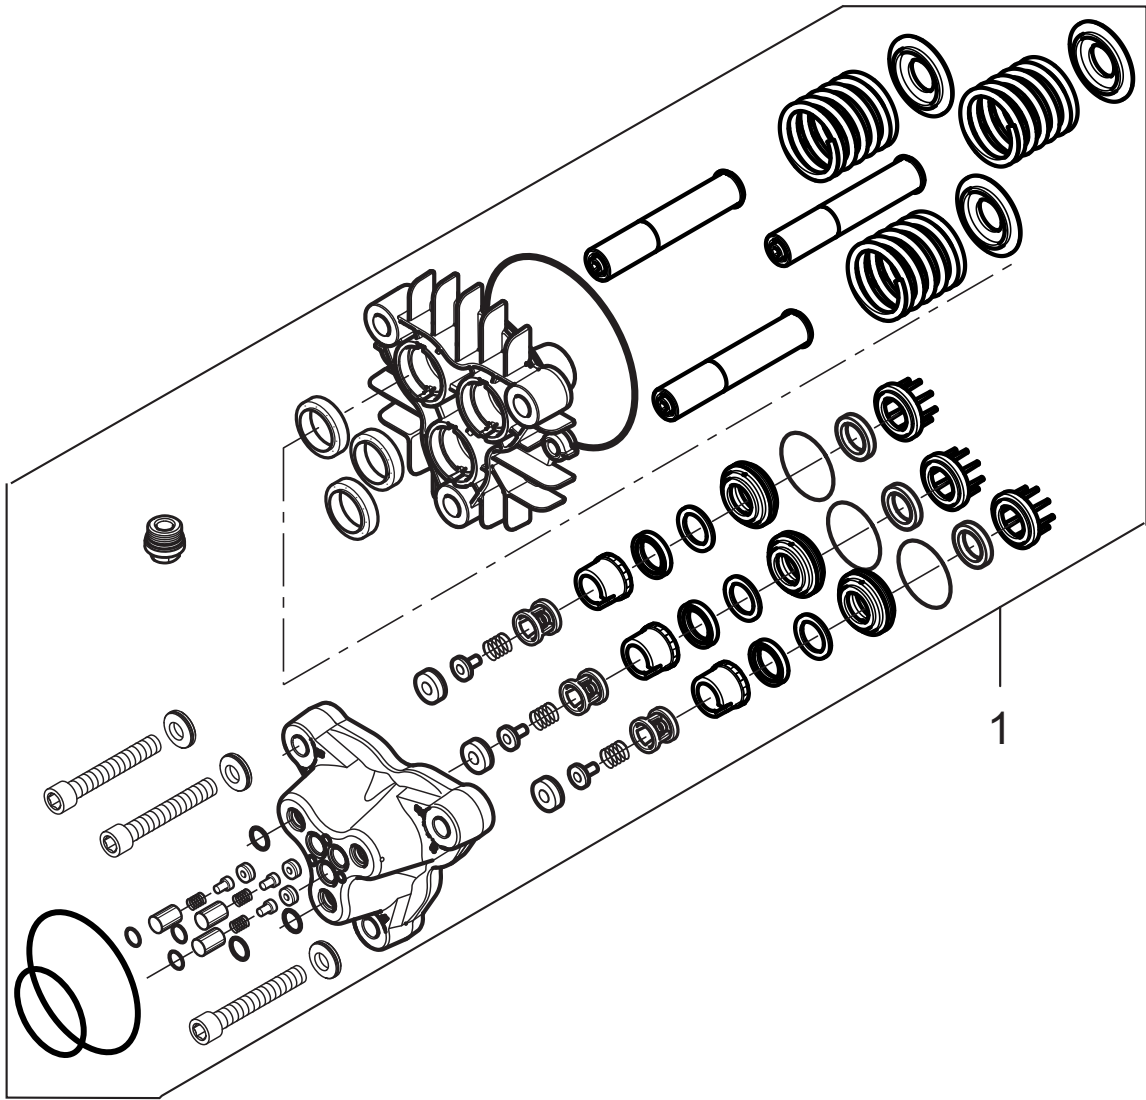

Pos.	Vare-nr	Antal	Beskrivelse	Notes
0	106403193	1	BRUSH/LANCE W/0450 NOZZLE	
1	106402763	1	BRUSH W/HOLES	
2	3000320	2	O-ring 20 x 3 Nitril	
3	1814532	2	PT-Screw K30X10 WN1452 Zinc-nickel black	
4	106402762	1	BRUSH F. AUTO BOOSTER W/ADAPTOR	
5	102602527	1	Spring	
6	101119737	1	Tornado Plus dyse 1/8" 0370 Bronze	
6	101119740	1	Tornado Plus dyse 1/8" 0450 Lys blå	
6	101119744	1	Tornado Plus dyse 1/8" 0600 Metalblå	
7	18430	1	Dyse-beskyttelseskappe	[1]
8	106402572	1	ADAPTER FOR ERGO 3000 BRUSH	
9	106408080	1	Højtryksrør, Bukket L=102	
10	1814585	10	Pt-Skrue K30X12	
11	1609325	1	KEW stiknippel 1/4"	
12	106402438	1	FITTING BRASS	
13	106402439	1	SET SCREW FOR FITTING	
14	106403114	1	SHELL FOR SINGLE LANCE KIT - GREY	

Part Notes:

[1] - PLEASE CONTACT CARWASH DIRECTLY