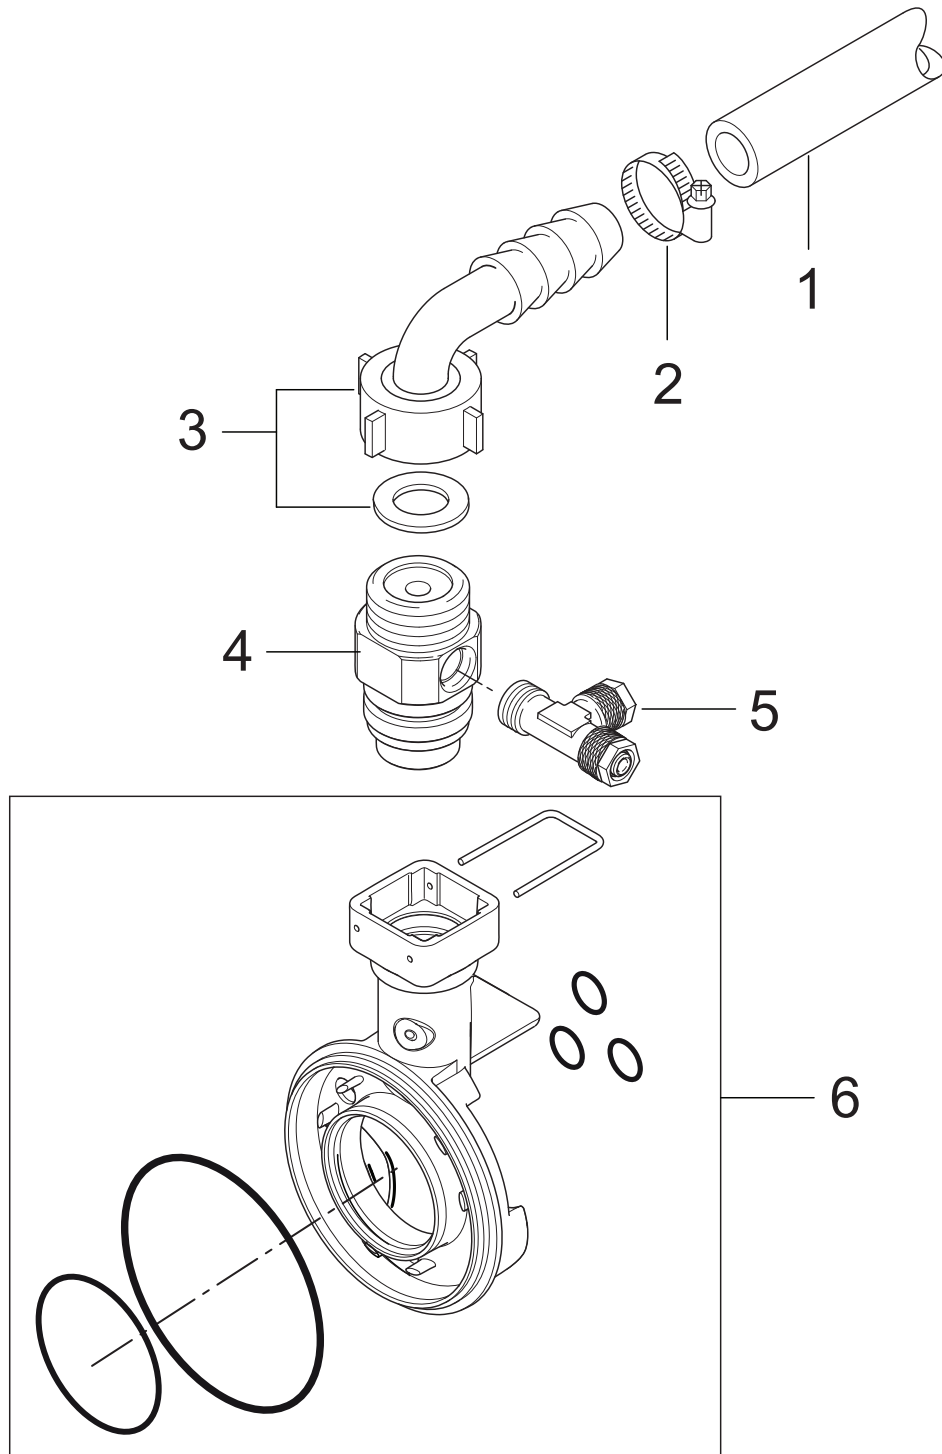

Part Notes:

- [1] - 0,45 L - OIL TYPES_QUANTITY for HPW_APRIL 2017
- [2] - RF – has Nilfisk letter on the motor type plate
- [3] - STOCK COVERS GUARANTEE
EME – has EME letter on the motor type plate
- [4] - EME – has EME letter on the motor type plate
- [5] - TSB-PPW-2015-002 NA5.2 Pump Information
- [6] - TSB-PPW-2016-017 Locking ring for oil level switch falling off

Part Notes:

[1] - TSB-PPW-2015-002 NA5.2 Pump Information

Pos.	Vare-nr	Antal	Beskrivelse	Notes
1	31000569	1	SUCTION HOSE D22x295 NR/SBR SH65	
2	9262	1	HOSE CLIP 12-20	[1]
3	5613	1	Slangestuds	
4	107318257	1	SUCTION WATER LIMITER MS	
5	107318241	1	FITTING D6XD4XG1/8 BRASS	
6	101117929	1	Water Inlet NEPTUNE	[2]