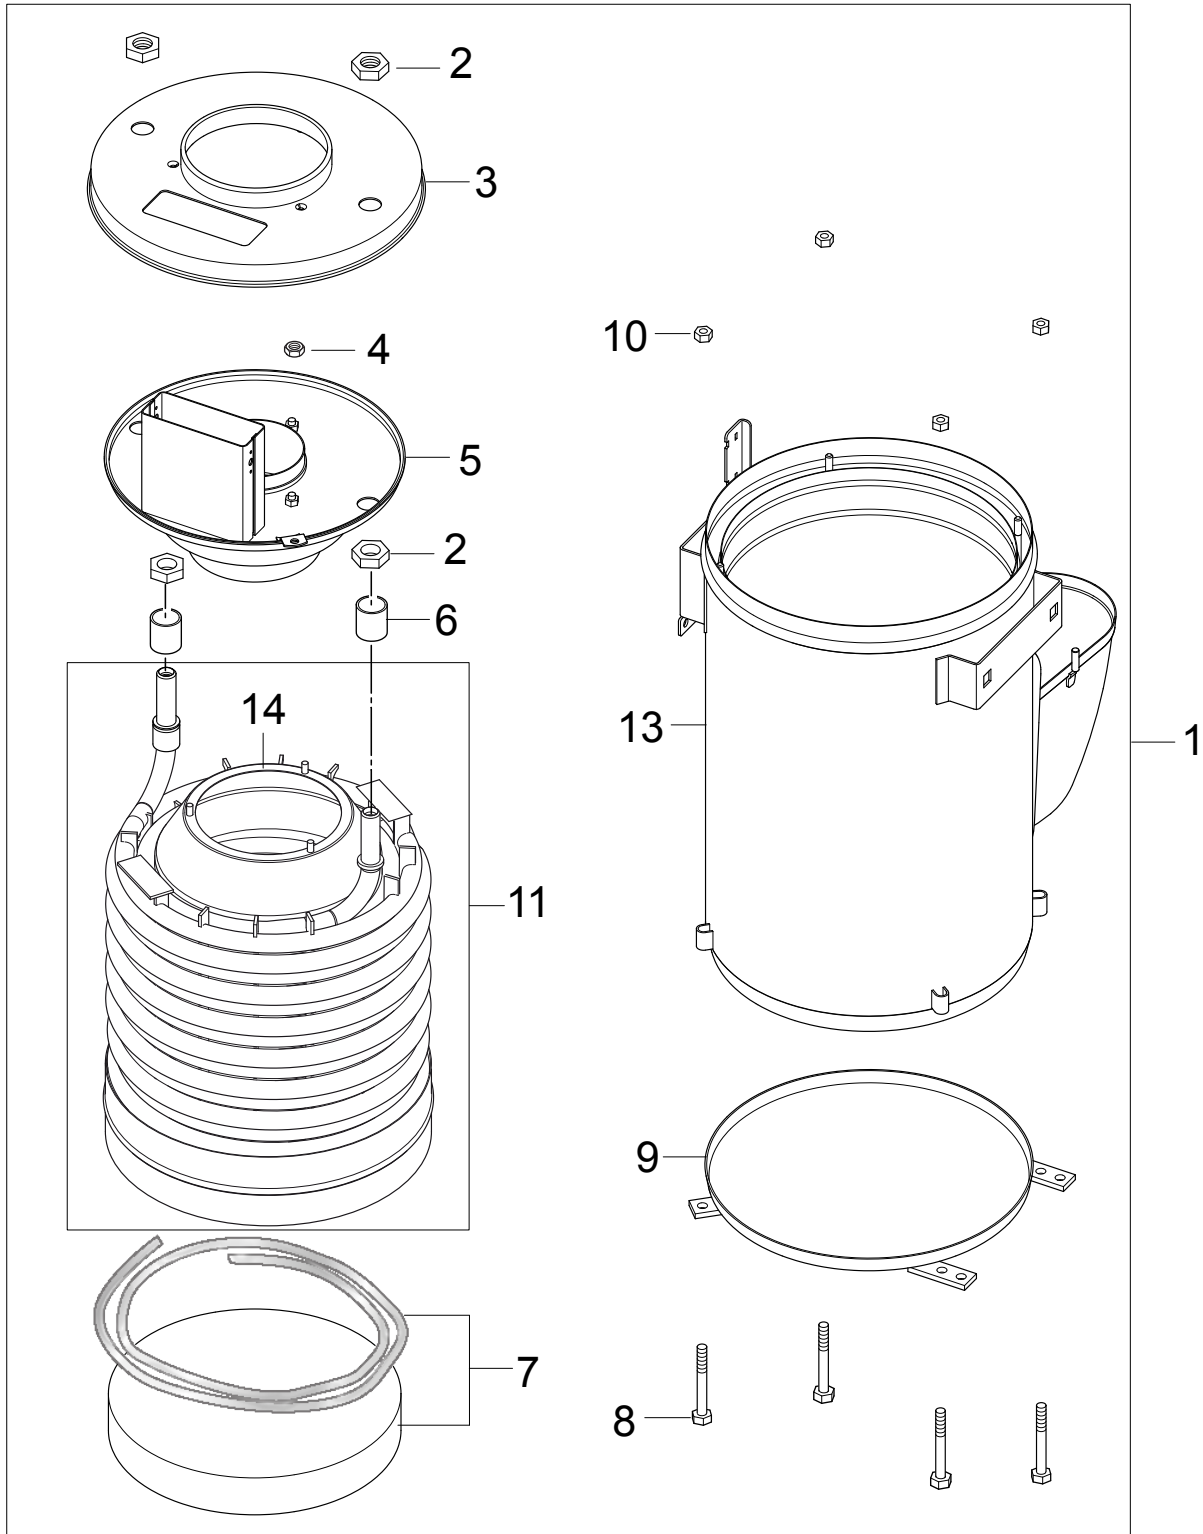

Pos.	Vare-nr	Antal	Beskrivelse	Notes
1	101117754	1	Boiler N2	
1	101117783	1	NEPTUNE 2 Boiler W. Stain Less Steel Coi	
2	7012	4	Møtrik	
3	101117768	1	BOILER COVER OUTER	
4	12263	4	HEXAGON NUT M6	
5	101117767	1	BOILER COVER INNER	
6	301000582	2	BUSHING Ø22X1.5X24	
7	101117684	1	Isolation Kit NEPTUNE 2	
8	3453	4	SCREW M8X60	
9	101117755	1	BOTTOM COVER BOILER	
10	2758	4	Møtrik M8	
11	101117790	1	Coil For N2 Boiler	
11	107145351	1	STAINLESS COIL	
13	101117916	1	Boiler Jacket	
14	31000527	1	SHIELDING CONE FOR BOILER N2