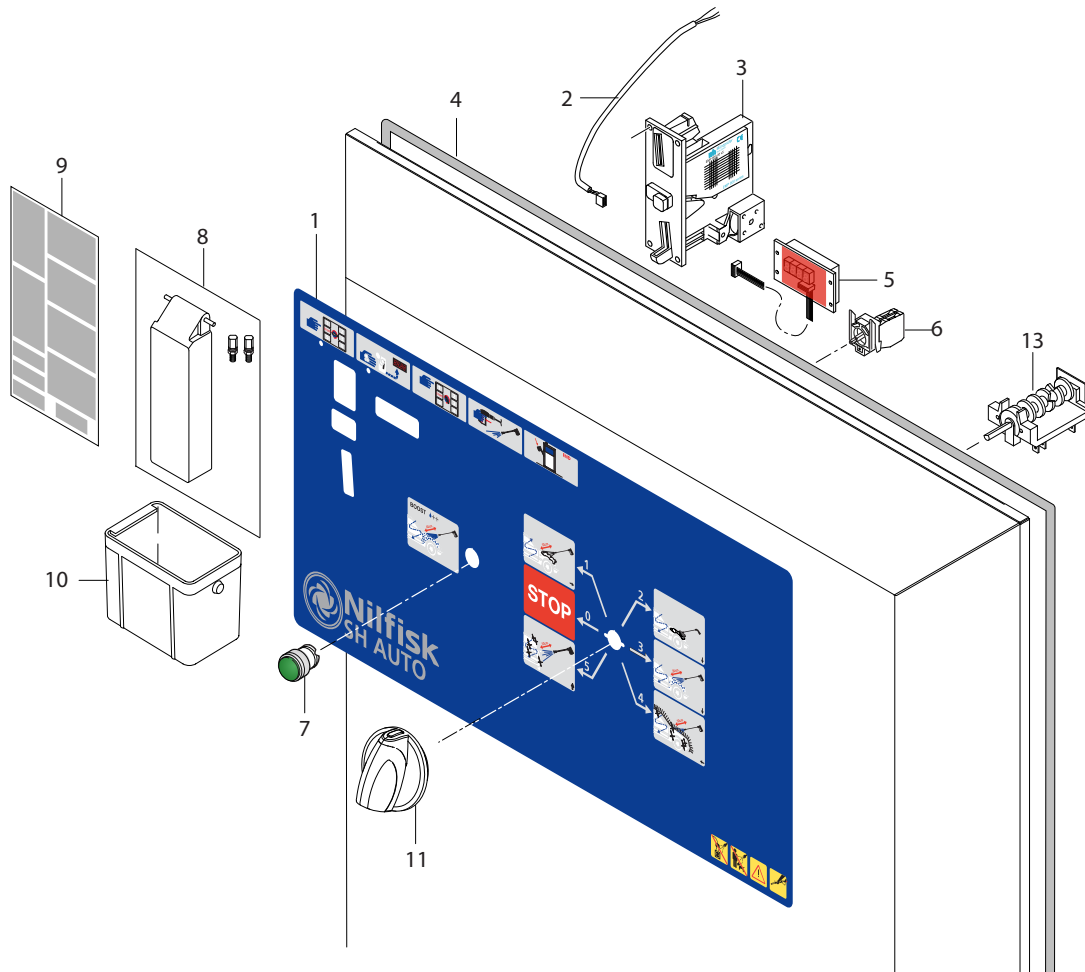

Chemical pumps D

AUTO BOOSTER 5M D / SH AUTO 5M 100/500 D

2015.05.19

2013.09.03

Pos.	Vare-nr	Antal	Beskrivelse	Notes
1	107318182	1	NO-SCALE DOSING PUMP SEKO 230V 50HZ	
2	107313287	1	Beslag For Kemipumpe	
3	31000818	1	HOSE FOR CHEMISTRY PUMP	
4	1814128	11	Bifurcated Rivet 4X10.3 1453	
5	107313288	1	Beslag For Kemipumpe	
6	103822265	2	Slange F Kemipumpe	
7	103822213	2	Kemi pumpe	
8	107318062	1	HOSE SILICONE 6/ 4X5M	
9	3001427	2	Kabelgennemføring