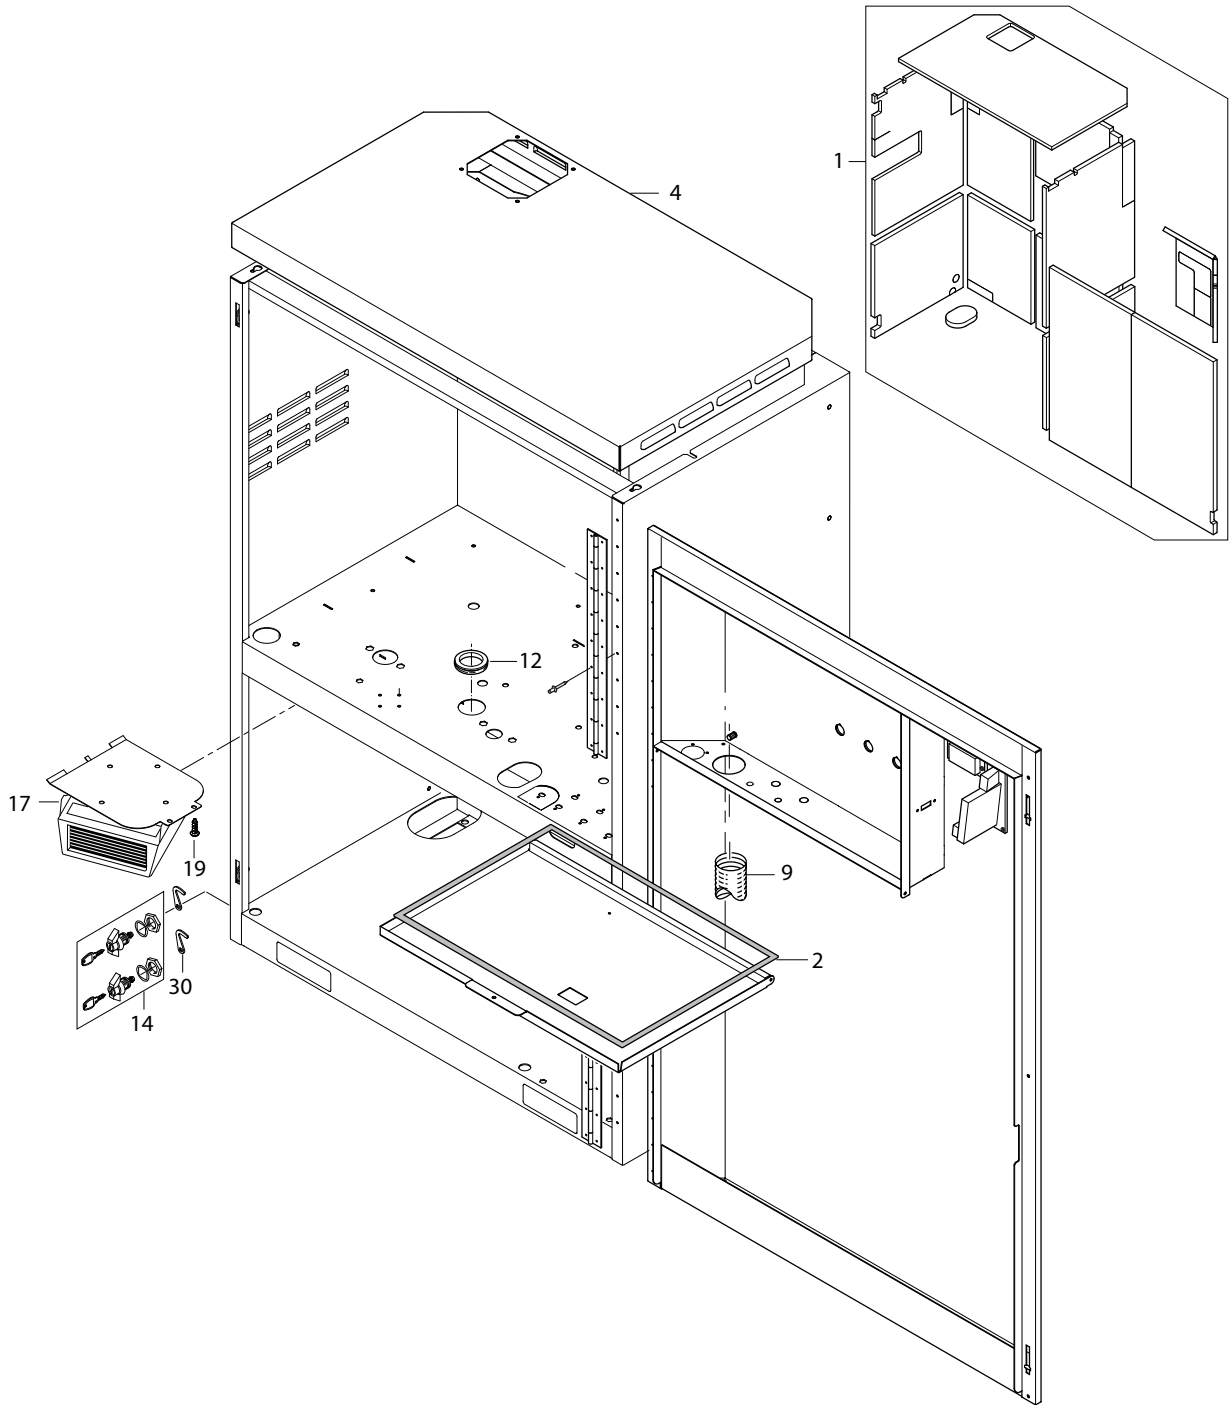

PARTS LIST

2017.06.06

TABLE OF CONTENTS

Overview1 D.....	1
Overview 2	3
Chemical pumps D.....	5
Door with coin acceptor.....	7
Electric box D.....	9
Electrical components D.....	11
Motor pump.....	13
Cylinder block.....	15
Water inlet_ easystart.....	17
106403193 - Auto Booster brush 2013.....	19
101118238 - NA5.2 Pump kit.....	21
Water flow regulation D.....	23
Flow control.....	25
Fan.....	27
Burner unit.....	29
Distributor.....	31
Boiler.....	33
Water softening equipment.....	35
Water tank D.....	37
Wash boom.....	39
Recommended spare parts.....	41
OPTION outlet handle.....	44
107370968_Coin counter.....	46

Part Notes:

- [1] - See Wash boom
- [2] - See Heat exchanger
- [3] - See Fan
- [4] - The first Auto Booster with the venting valve is:
Item no.: 107370882
Serial No.: 3520161500118
- [5] - See EI-box D
- [6] - See Motor pump, Cylinder head, Water inlet_ easystart, Water flow regulation D
- [7] - See Water tank D
- [8] - See Chemical pumps D
- [9] - See Electric parts D
- [10] - See Door with coin acceptor