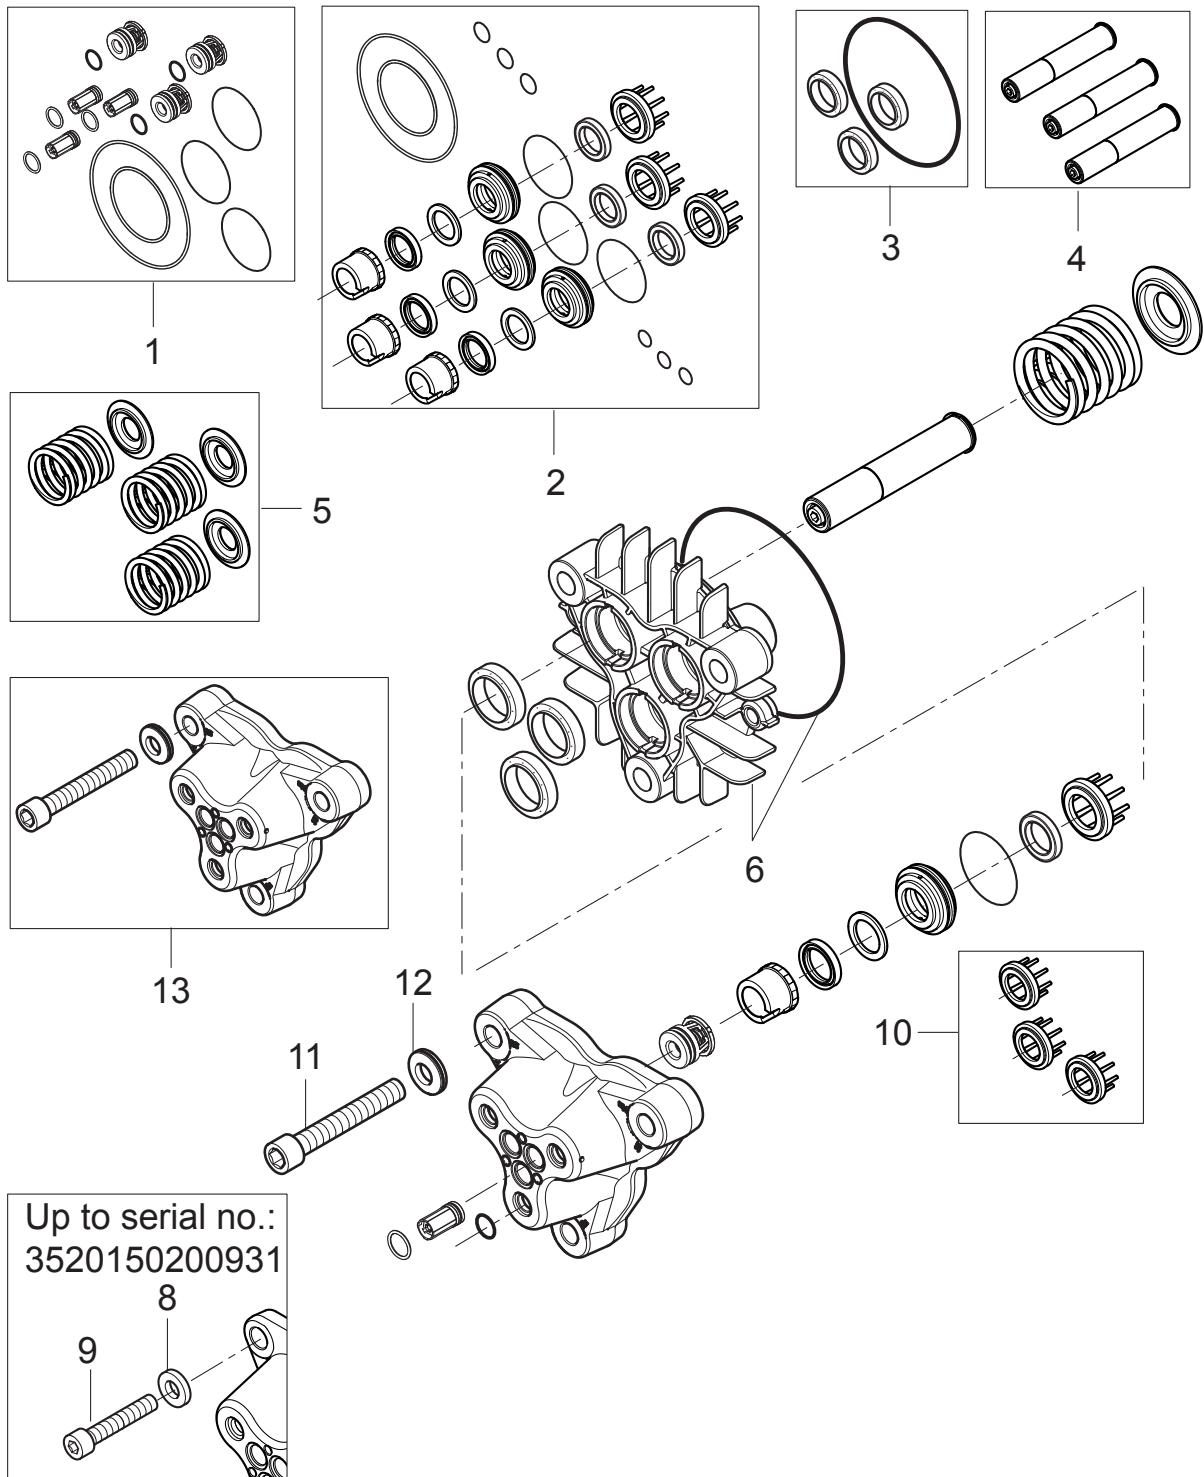

Pos.	Vare-nr	Antal	Beskrivelse	Notes
0	200060	1	Olie	[1]
1	107144126	1	FAN COVER RF	[2]
1	107144127	1	FAN COVER - EME	[3]
2	107144124	1	Vifte med låsering	[4]
2	107144125	1	FAN W LOCK RING RF	[2]
3	31000148	1	Rear Bearing Cover Rf	[2]
3	31000150	1	REAR BEARING COVER EME	[4]
4	31000149	1	Leje, Rf	[2]
4	31000151	1	REAR BEARING EME	[4]
5	301000616	1	Level Indicator, Pump Oil	
6	301000615	1	Dæksel	
7	301000614	1	Oliebeholder	
8	56554	1	O-ring	
9	107141967	1	D-BEARING COVER COMPLETE NA5.2	[5]
10	107141982	1	OIL PLUG W/O-RING AND MAGNET NA5.2	
11	107144142	1	Screw Kit Pump Na5	
12	101118247	1	WOBBLE DISC 8.7 DEG. BEARING KIT NA5.2	[5]
16	19639	1	Fjede A	
17	G120414	1	Olietætningsring 30X47X10	
18	301001196	1	Float Switch	
19	107142593	1	HOLDING WASHER PE	[6]
20	10028	1	Skruer	
21	301000782	1	Dæksel	
22	17106	1	Indsats	
23	301000781	1	Elkasse	
24	301000845	1	GASKET FOR ELECTRIC BOX 100.50X114X1MM N	
25	101117839	1	Terminal Plug And Terminal Pins	
26	107141980	1	MOTOR 4KW 230/400/220/440 3/50/60 NA5.2	
27	107318154	1	FITTING FOR OIL CUP	

Part Notes:

- [1] - 0,45 L - OIL TYPES_QUANTITY for HPW_APRIL 2017
- [2] - RF – has Nilfisk letter on the motor type plate
- [3] - STOCK COVERS GUARANTEE
  EME – has EME letter on the motor type plate
- [4] - EME – has EME letter on the motor type plate
- [5] - TSB-PPW-2015-002 NA5.2 Pump Information
- [6] - TSB-PPW-2016-017 Locking ring for oil level switch falling off