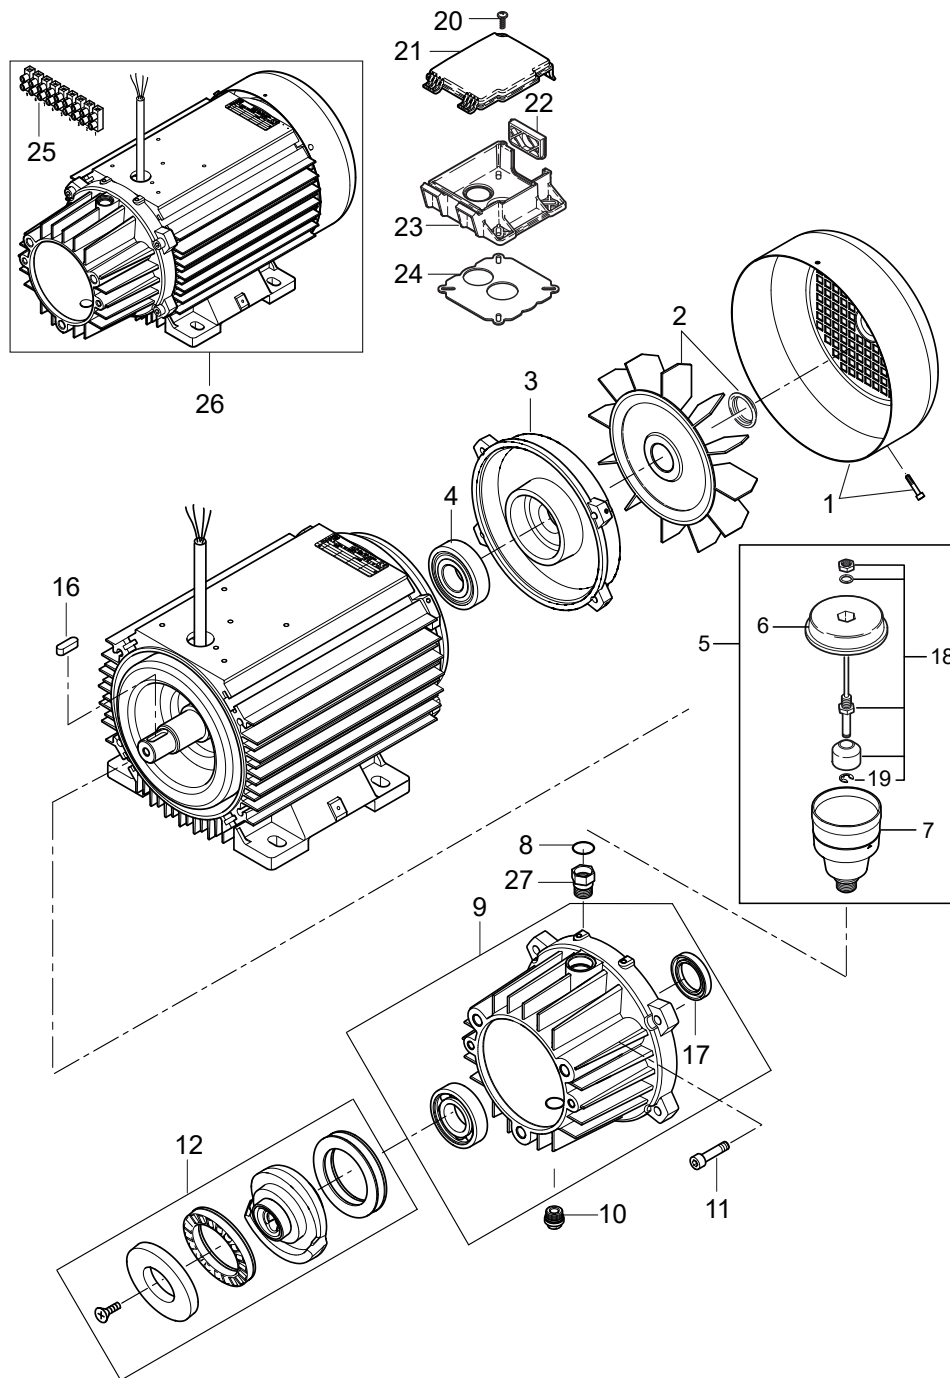

Pos.	Vare-nr	Antal	Beskrivelse	Notes
1	3830121	1	Greb for hovedafbryder	
2	103821908	1	MAIN SWITCH 63A	
3	103821960	1	HANDLEBAR FOR MAIN SWITCH 25 A	
4	103821907	2	SHAFT FOR MAIN SWITCH 194L-G2853	
5	103822011	1	Safety device AEG C10 1P-N	
6	107318215	1	RELAY RCIKIT 24VDC - 1CO	
8	107318216	1	RELAY RCIKIT 24VDC - 2CO	
9	107319169	1	LABEL F.SAFETY THERMOSTAT COLD	
10	103822056	1	Termostat -35- +35 Termostat -3- +35	
11	107318217	1	POWERSUPPLY 100-264VAC/24VDC 3A	
12	107318218	1	ANALOG CONVERTER MITSUBISHI AL2-2PT-ADP	
13	107318219	1	PLC W/program AUTO BOOSTER D 'BARRACUDA'	
14	107318220	1	POWERSUPPLY FOR COIN N 820.06/24VDC	
15	107318221	1	POTENTIONMETER MOUNTED	
16	103822074	1	CONTACT ELEMENT 1NO & 1NC	
17	107318222	1	PUSH-ON KNOB 11MM/6MMD/WH	
18	103822073	1	ROTARY SWITCH 3 POSITION SHORT KNOB	
19	107318193	1	END BRACKET FOR DIN-RAIL	
20	107318190	1	END PLATE PAP 2.5/4/3AN	
21	103822304	1	Contactoer Cjx2-D18-P7 230 V	
22	107318225	1	AUXILIARY CONTACT 194E-A-PD10	
23	107318194	1	TERM.BLOCK PUSH IN P-SER.PDU 2.5/4/3AN	
24	107318227	1	TEST TERMINAL PUSH-IN P-SER. PTR 2.5/4	
25	107318228	1	COMPONENT PLUG W/RESISTANCE 24K MOUNTED	
26	107318189	1	TERM.BLOCK PE PUSH IN P-SER.PPE2.5/4/3AN	
28	107318195	1	CROSS CONNECTOR 2.5/2-POL	
29	107318196	1	CROSS CONNECTOR 2.5/3-POL	
30	107318233	1	CROSS CONNECTOR 2.5/4-POL	
31	107318234	1	SWITCH 6 POL WITH 0-10VDC/ANALOG SIGNAL	
32	107318235	1	RUBBER PLUG 25 BLACK	
33	107318191	1	TERM.BLOCK PUSH IN P-SER.PDU 6/10	
35	107318238	1	END PLATE PAP 6/10