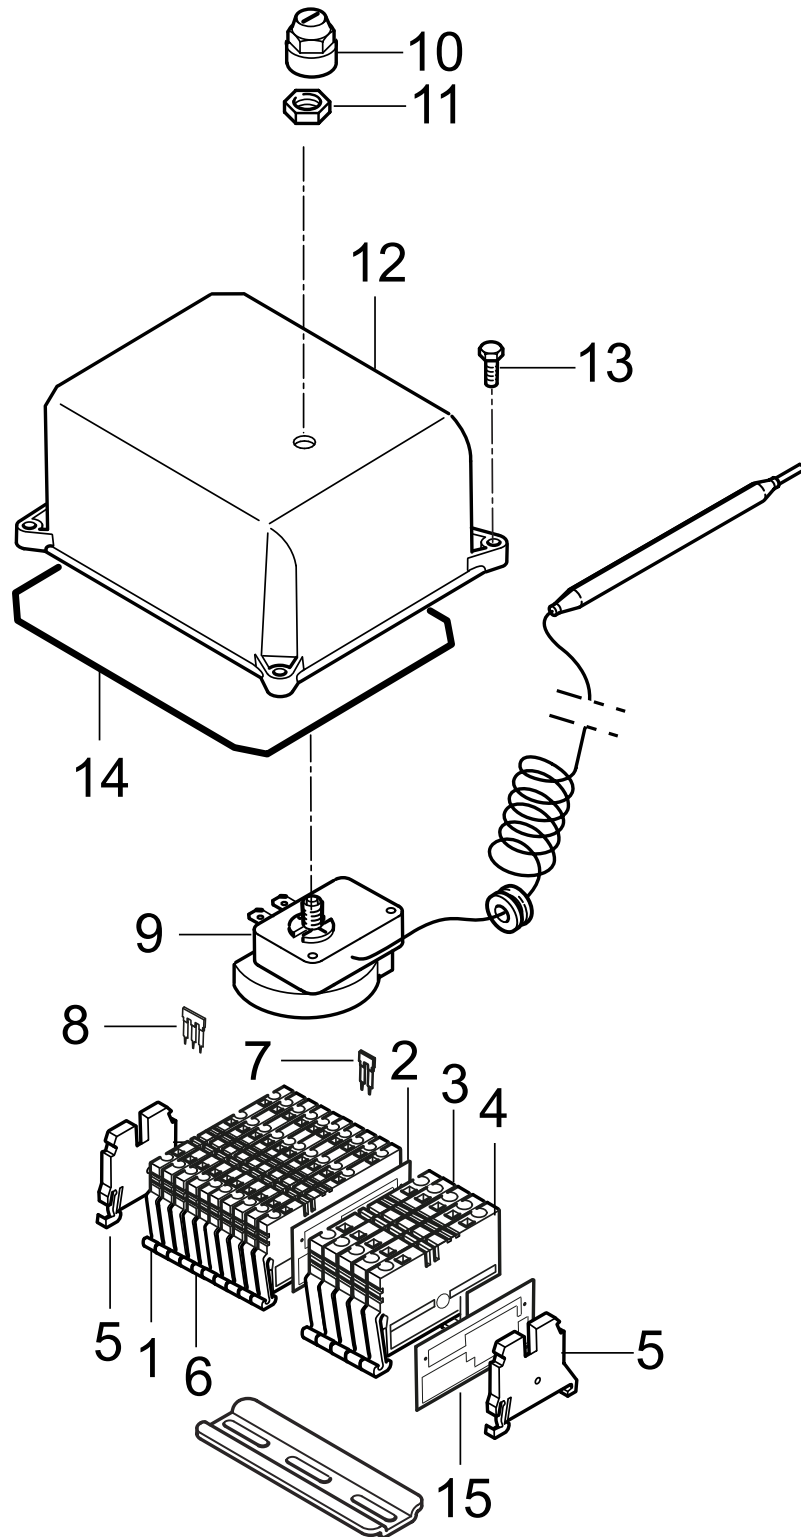

Pos.	Vare-nr	Antal	Beskrivelse	Notes
1	107318183	1	FRONTLABEL AND COIN ON/OFF/FREE 2 IN 1	
2	107318184	1	CABLE FOR COINSYSTEM K826/400 MM	
3	107318185	1	COIN ACCEPTOR UNIVERSAL EMP 800.07 V6	
4	5218754	1	Rubber Profil D 12X10 Bla Ck	
5	107318186	1	DISPLAY D801.00	
6	107318187	1	START SWITCH/LIGHT BLOCK NO CONTACT	
7	107318188	1	GREEN START PUSH BUTTON	
8	103822028	1	COVER FOR COIN ACCEPTOR	
9	107319145	1	LABEL KIT FOR COIN UNIT	
10	33421	1	Møntbox	
11	909100206	1	Drejeknap	
13	107318234	1	SWITCH 6 POL WITH 0-10VDC/ANALOG SIGNAL	

AUTO BOOSTER D