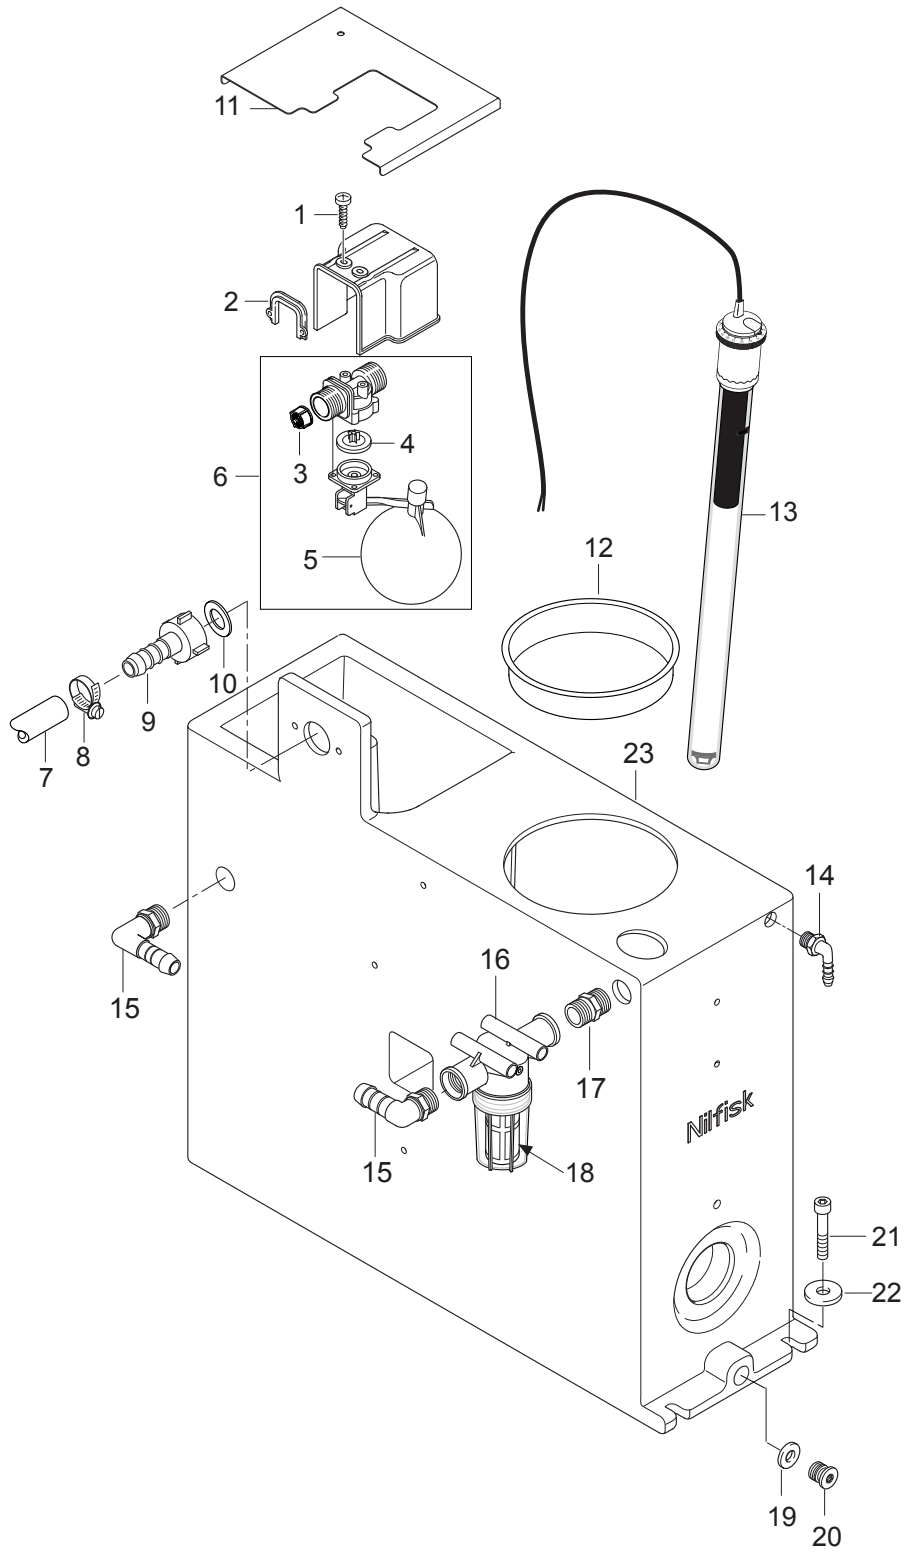

Part Notes:

[1] - PLEASE CONTACT CARWASH DIRECTLY

Pos.	Vare-nr	Antal	Beskrivelse	Notes
1	101117754	1	Boiler N2	
1	101117783	1	NEPTUNE 2 Boiler W. Stain Less Steel Coi	
2	7012	4	Møtrik	
3	101117768	1	BOILER COVER OUTER	
4	12263	4	HEXAGON NUT M6	
5	101117767	1	BOILER COVER INNER	
6	301000582	2	BUSHING Ø22X1.5X24	
7	101117684	1	Isolation Kit NEPTUNE 2	
8	3453	4	SCREW M8X60	
9	101117755	1	BOTTOM COVER BOILER	
10	2758	4	Møtrik M8	
11	101117790	1	Coil For N2 Boiler	
11	107145351	1	STAINLESS COIL	
13	101117916	1	Boiler Jacket	
14	31000527	1	SHIELDING CONE FOR BOILER N2	

Pos.	Vare-nr	Antal	Beskrivelse	Notes
0-	107370970	1	Blødgøringsanlæg	
1	104601166	1	WATER SOFTENING UNIT E12	
2	101609353	1	HOSE TAIL ELBOW 16X3/4 INCH	
3	103403271	1	HIGH PRESSURE SWITCH 3/4 INCH	
4	5613	1	Slangestuds	
5	8298	1	Spændebånd	
6	106408242	1	HOSE 5/8INCH - 2 METERS	
7	33158	2	LOCK NUT M6 A2 DIN 985	
8	1813807	2	Skive M6Xø18 Rf	
9	7302021	2	PLATE FOR CABLE FIXTURE	
10	1609297	1	BRACKET FOR PIPE 30MM	
11	101814694	2	Screw	
12	5206461	1	"Pvc Slange 1/2" M. Nylon"	