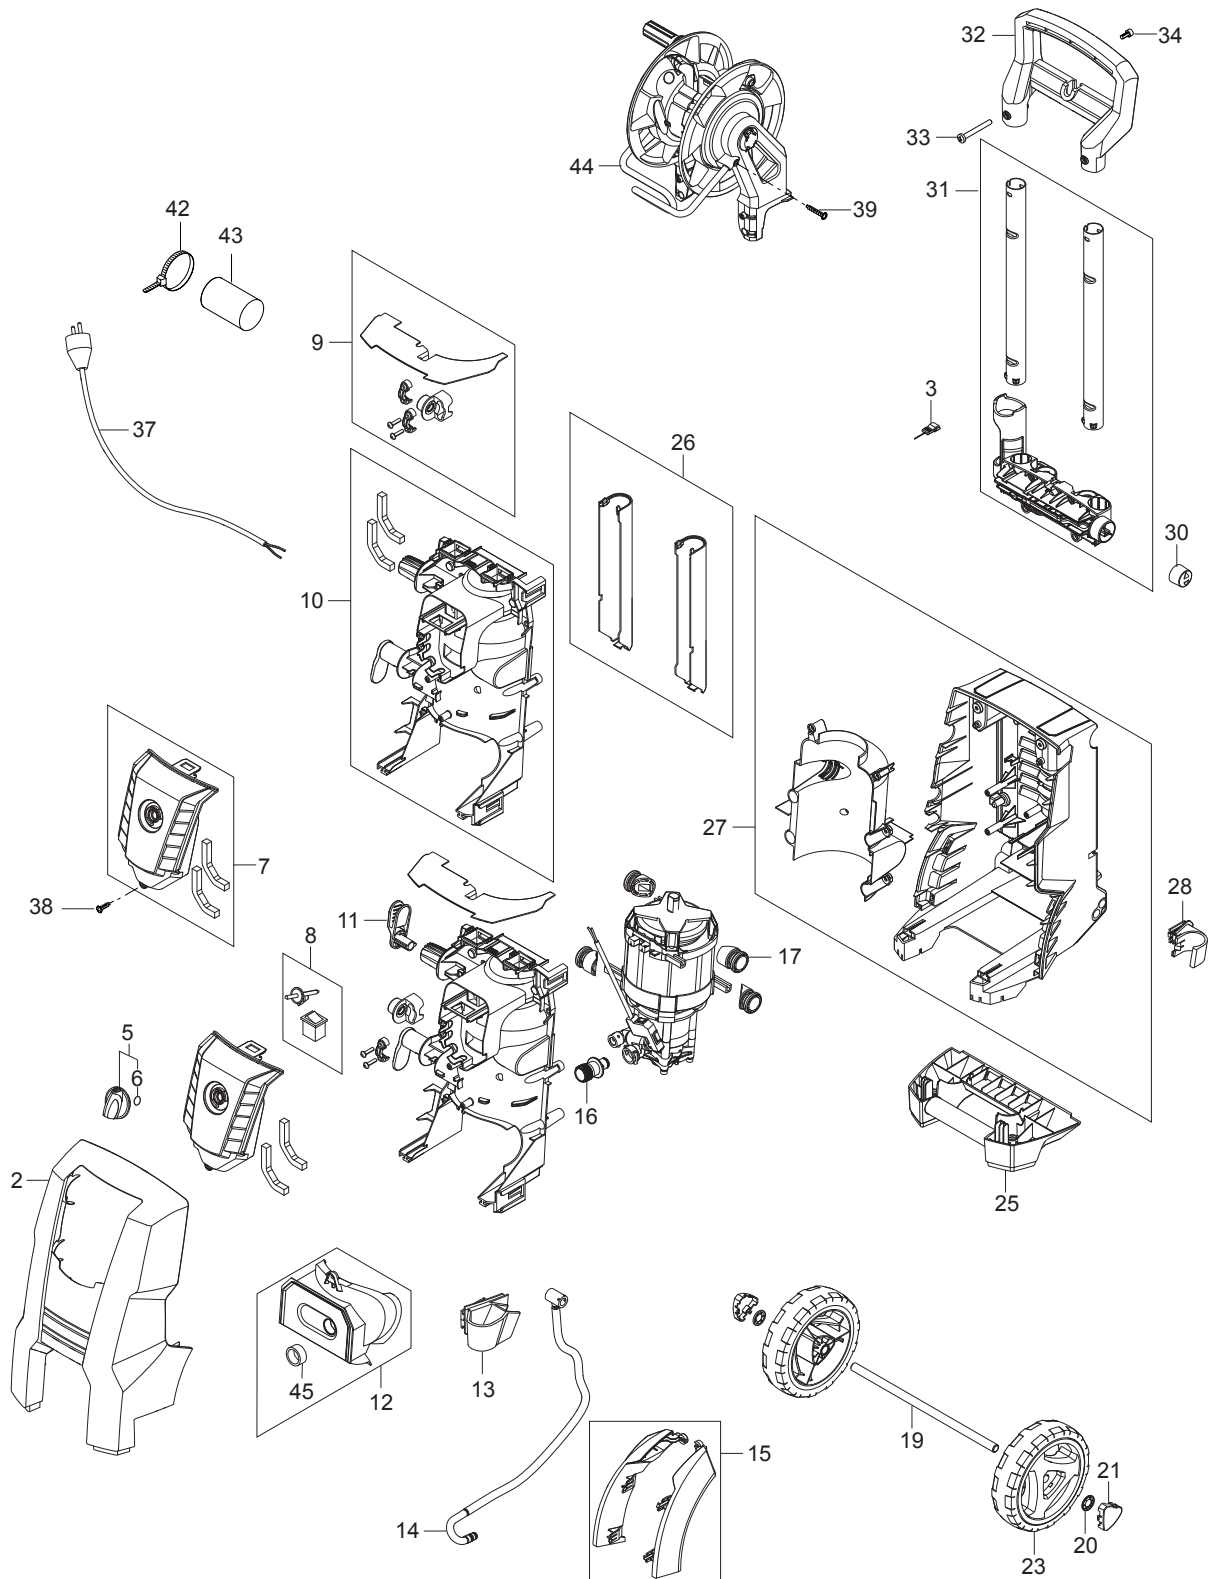

PARTS LIST

2015.03.25

TABLE OF CONTENTS

Overview	1
Hose reel	3
Motor pump unit	5
Accessories E150.1	7

Pos.	Vare-nr	Antal	Beskrivelse	Notes
2	128500844	1	FRONT CABINET W. PRINT E150.1	
3	6520844	1	Rensenål sort	
5	128500547	1	SWITCH KNOB BLUE	
6	9868	1	O-ring 10.0X2.5	
7	128500548	1	SWITCH BOX	
8	128500845	1	SWITCH ON/OFF WITH SHAFT	
9	128500508	1	CABLE RELIEF KIT	
10	128500509	1	FRONT STRUCTURAL WITH GASKET	
11	128500549	1	ROTARY CABLE HOOK BLUE	
12	128500551	1	IN/OUTLET COVER KIT BLACK XTRA	
13	128500512	1	LANCE HOLDER	
14	128500846	1	INTERNAL HOSE STEEL XTRA	
15	128500514	1	WHEEL MUDGUARD	
16	128500515	1	WATER INLET NA01	
17	128500604	1	VIBRATION DAMPER	
19	128500517	1	WHEEL AXLE	
20	127440210	1	Låsering	
21	128500552	1	WHEEL CAP	
23	128500553	1	Hjul	
25	128500520	1	FRONT FOOT HIGH	
26	128500521	1	TUBE GUIDES	
27	128500522	1	MPU BACK COVER AND CHASSIS	
28	128500523	1	LANCE HOLDER TOP	
30	128500554	1	HANDLE LOCK BUTTON BLUE	
31	128500526	1	HANDLE TUBE AND ACC STORAGE	
32	128500527	1	HANDLE	
33	128500528	1	NUT FOR HANDLE LOCK	
34	128500529	1	SCREW M4X8 ISO7045 A2-50-H PH	
37	128500847	1	POWER CABLE EU	
38	107141838	33	SCREW K50X18 WN1451 BLACK TORX20	
39	128500595	2	SCREW K50X35 WN1452 BLACK TORX	
42	1814741	1	CABLE TIE	
43	128500848	1	CAPACITOR 35MF	
44		1	Hose reel complete	[1]
45	128500578	1	INLET GASKET	
NS	128500562	1	10PCS 4C BOX TO NILFISK E145.3	

Part Notes:

[1] - Hose reel

Pos.	Vare-nr	Antal	Beskrivelse	Notes
0	128500531	1	HOSE REEL COMPLETE	
1	128500590	1	Håndtag til slangeoprul	
2	128500591	1	Kit til slangeoprul	
3	128500592	1	LOCK KIT	
4	128500593	1	HOSE REEL BRACKET KIT	
5	128500594	1	HOSE GUIDE BRACKET	
6	128500595	2	SCREW K50X35 WN1452 BLACK TORX	