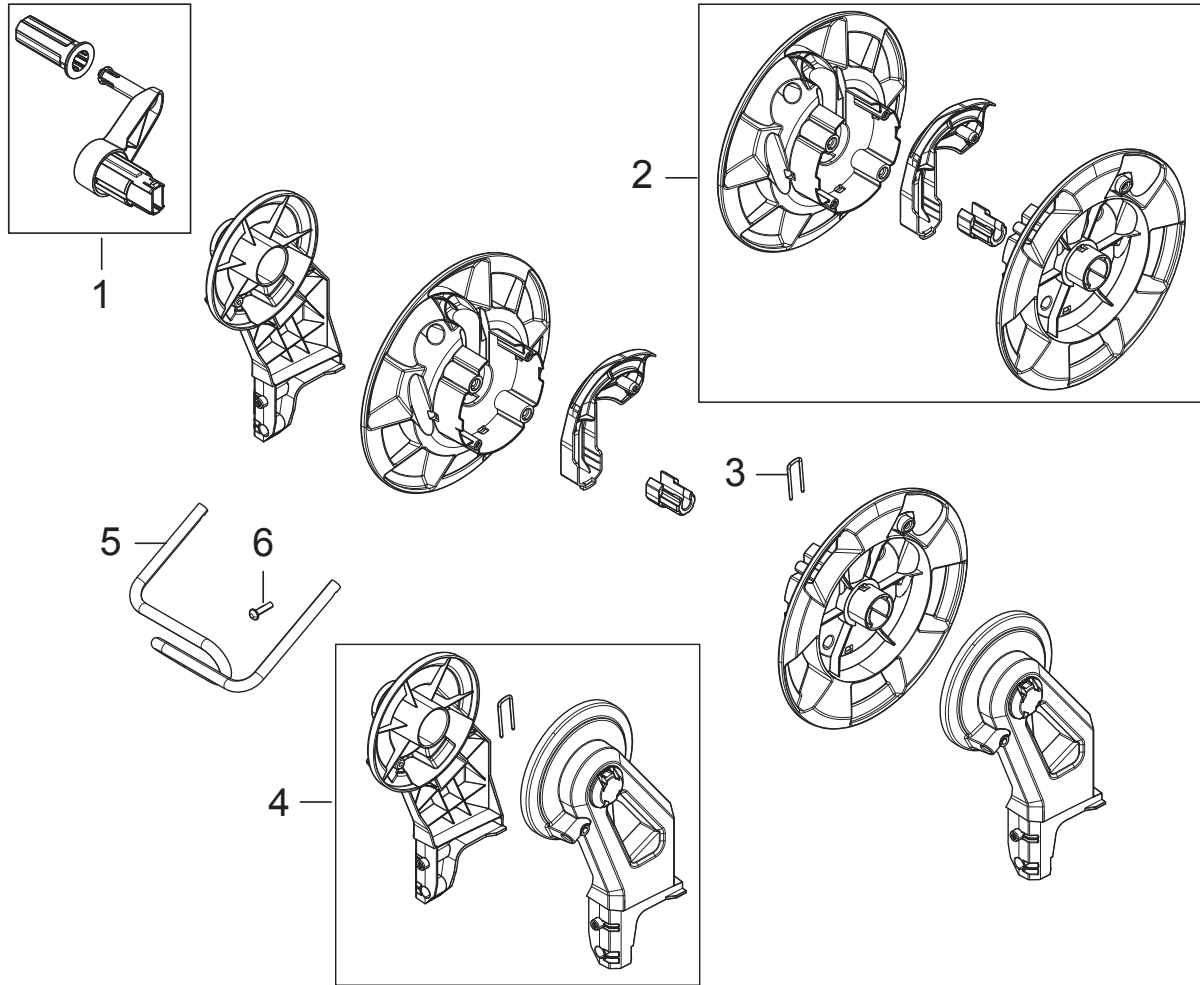

PARTS LIST

2015.03.25

TABLE OF CONTENTS

Overview	1
Hose reel	3
Motor pump unit	5
Accessories E150.1	7

Pos.	Vare-nr	Antal	Beskrivelse	Notes
2	128500844	1	FRONT CABINET W. PRINT E150.1	
3	6520844	1	Rensenål sort	
5	128500547	1	SWITCH KNOB BLUE	
6	9868	1	O-ring 10.0X2.5	
7	128500548	1	SWITCH BOX	
8	128500845	1	SWITCH ON/OFF WITH SHAFT	
9	128500508	1	CABLE RELIEF KIT	
10	128500509	1	FRONT STRUCTURAL WITH GASKET	
11	128500549	1	ROTARY CABLE HOOK BLUE	
12	128500551	1	IN/OUTLET COVER KIT BLACK XTRA	
13	128500512	1	LANCE HOLDER	
14	128500846	1	INTERNAL HOSE STEEL XTRA	
15	128500514	1	WHEEL MUDGUARD	
16	128500515	1	WATER INLET NA01	
17	128500604	1	VIBRATION DAMPER	
19	128500517	1	WHEEL AXLE	
20	127440210	1	Låsering	
21	128500552	1	WHEEL CAP	
23	128500553	1	Hjul	
25	128500520	1	FRONT FOOT HIGH	
26	128500521	1	TUBE GUIDES	
27	128500522	1	MPU BACK COVER AND CHASSIS	
28	128500523	1	LANCE HOLDER TOP	
30	128500554	1	HANDLE LOCK BUTTON BLUE	
31	128500526	1	HANDLE TUBE AND ACC STORAGE	
32	128500527	1	HANDLE	
33	128500528	1	NUT FOR HANDLE LOCK	
34	128500529	1	SCREW M4X8 ISO7045 A2-50-H PH	
37	128500847	1	POWER CABLE EU	
38	107141838	33	SCREW K50X18 WN1451 BLACK TORX20	
39	128500595	2	SCREW K50X35 WN1452 BLACK TORX	
42	1814741	1	CABLE TIE	
43	128500848	1	CAPACITOR 35MF	
44		1	Hose reel complete	[1]
45	128500578	1	INLET GASKET	
NS	128500562	1	10PCS 4C BOX TO NILFISK E145.3	

Part Notes:

[1] - Hose reel

Pos.	Vare-nr	Antal	Beskrivelse	Notes
0	128500531	1	HOSE REEL COMPLETE	
1	128500590	1	Håndtag til slangeoprul	
2	128500591	1	Kit til slangeoprul	
3	128500592	1	LOCK KIT	
4	128500593	1	HOSE REEL BRACKET KIT	
5	128500594	1	HOSE GUIDE BRACKET	
6	128500595	2	SCREW K50X35 WN1452 BLACK TORX	