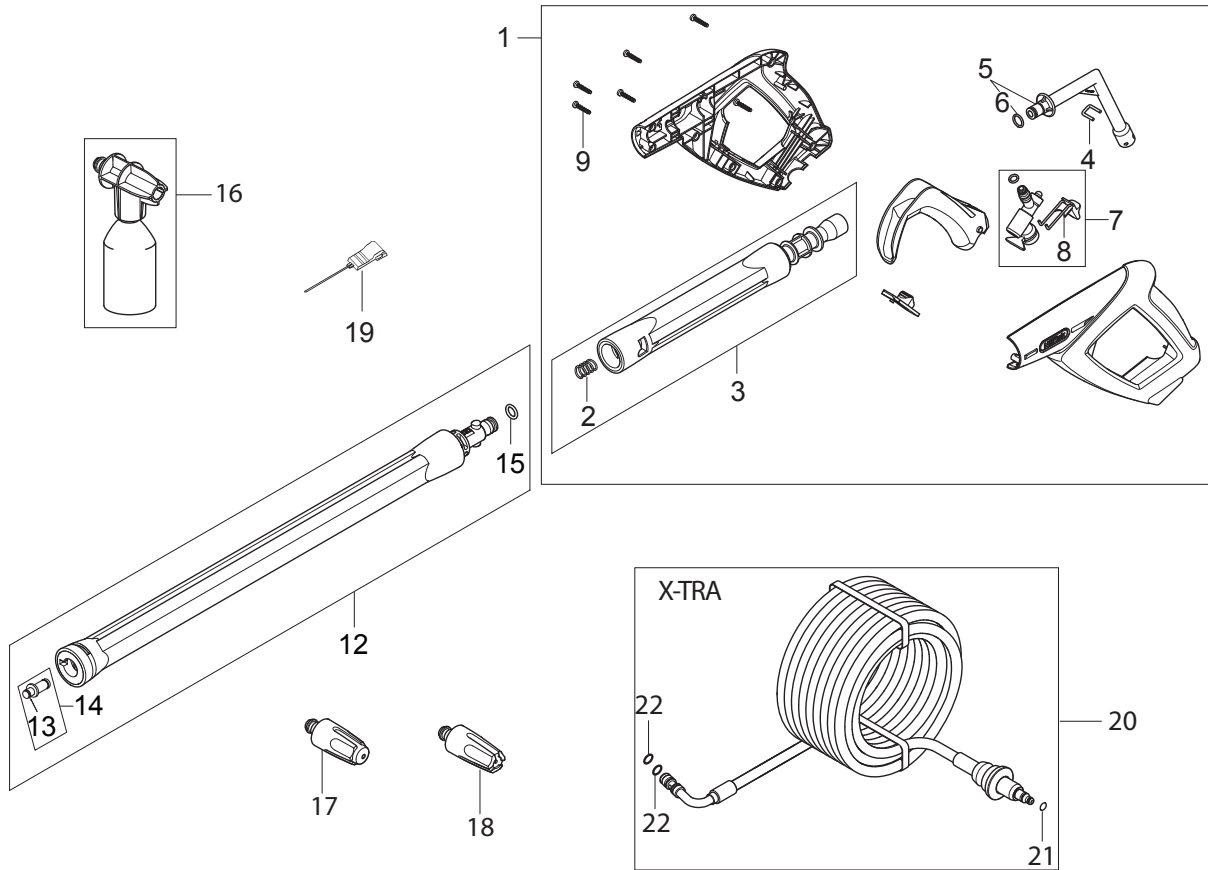

Pos.	Vare-nr	Antal	Beskrivelse	Notes
1	128500072	1	Spulehåndtag	
2	2602500	1	Fjeder	
3	127440051	1	Intermediate Tube G5	
4	6525232	1	Låsebøjle	
5	126481103	1	PRESSURE TUBE W. O-RING	
6	301003043	1	O-Ring Ø 10,82X1,78	
7	127440049	1	Klephuis Complete Blue	
8	127440052	1	SPRING BUTTOM TUBE	
9	101814698	8	Skruer	
12	128500074	1	Click&Clean forlængerrør G4	
13	3004312	1	O-ring	
14	126481109	1	Lavtryksdyse med o-ringe	
15	126481125	1	O-ring til forlængerrør	
16	128500077	1	Click&Clean skumsprayer med dunk	
17	128500033	1	Click&Clean Powerspeed dyse	
18	128500657	1	PR TORNADO RED2 LINES CLICK	
19	6520844	1	Rensenål sort	
20	128500656	1	HOSE STEEL ARMED 10M FOR MODEL	
21	3004304	1	O-ring	
22	3004321	2	O-ring